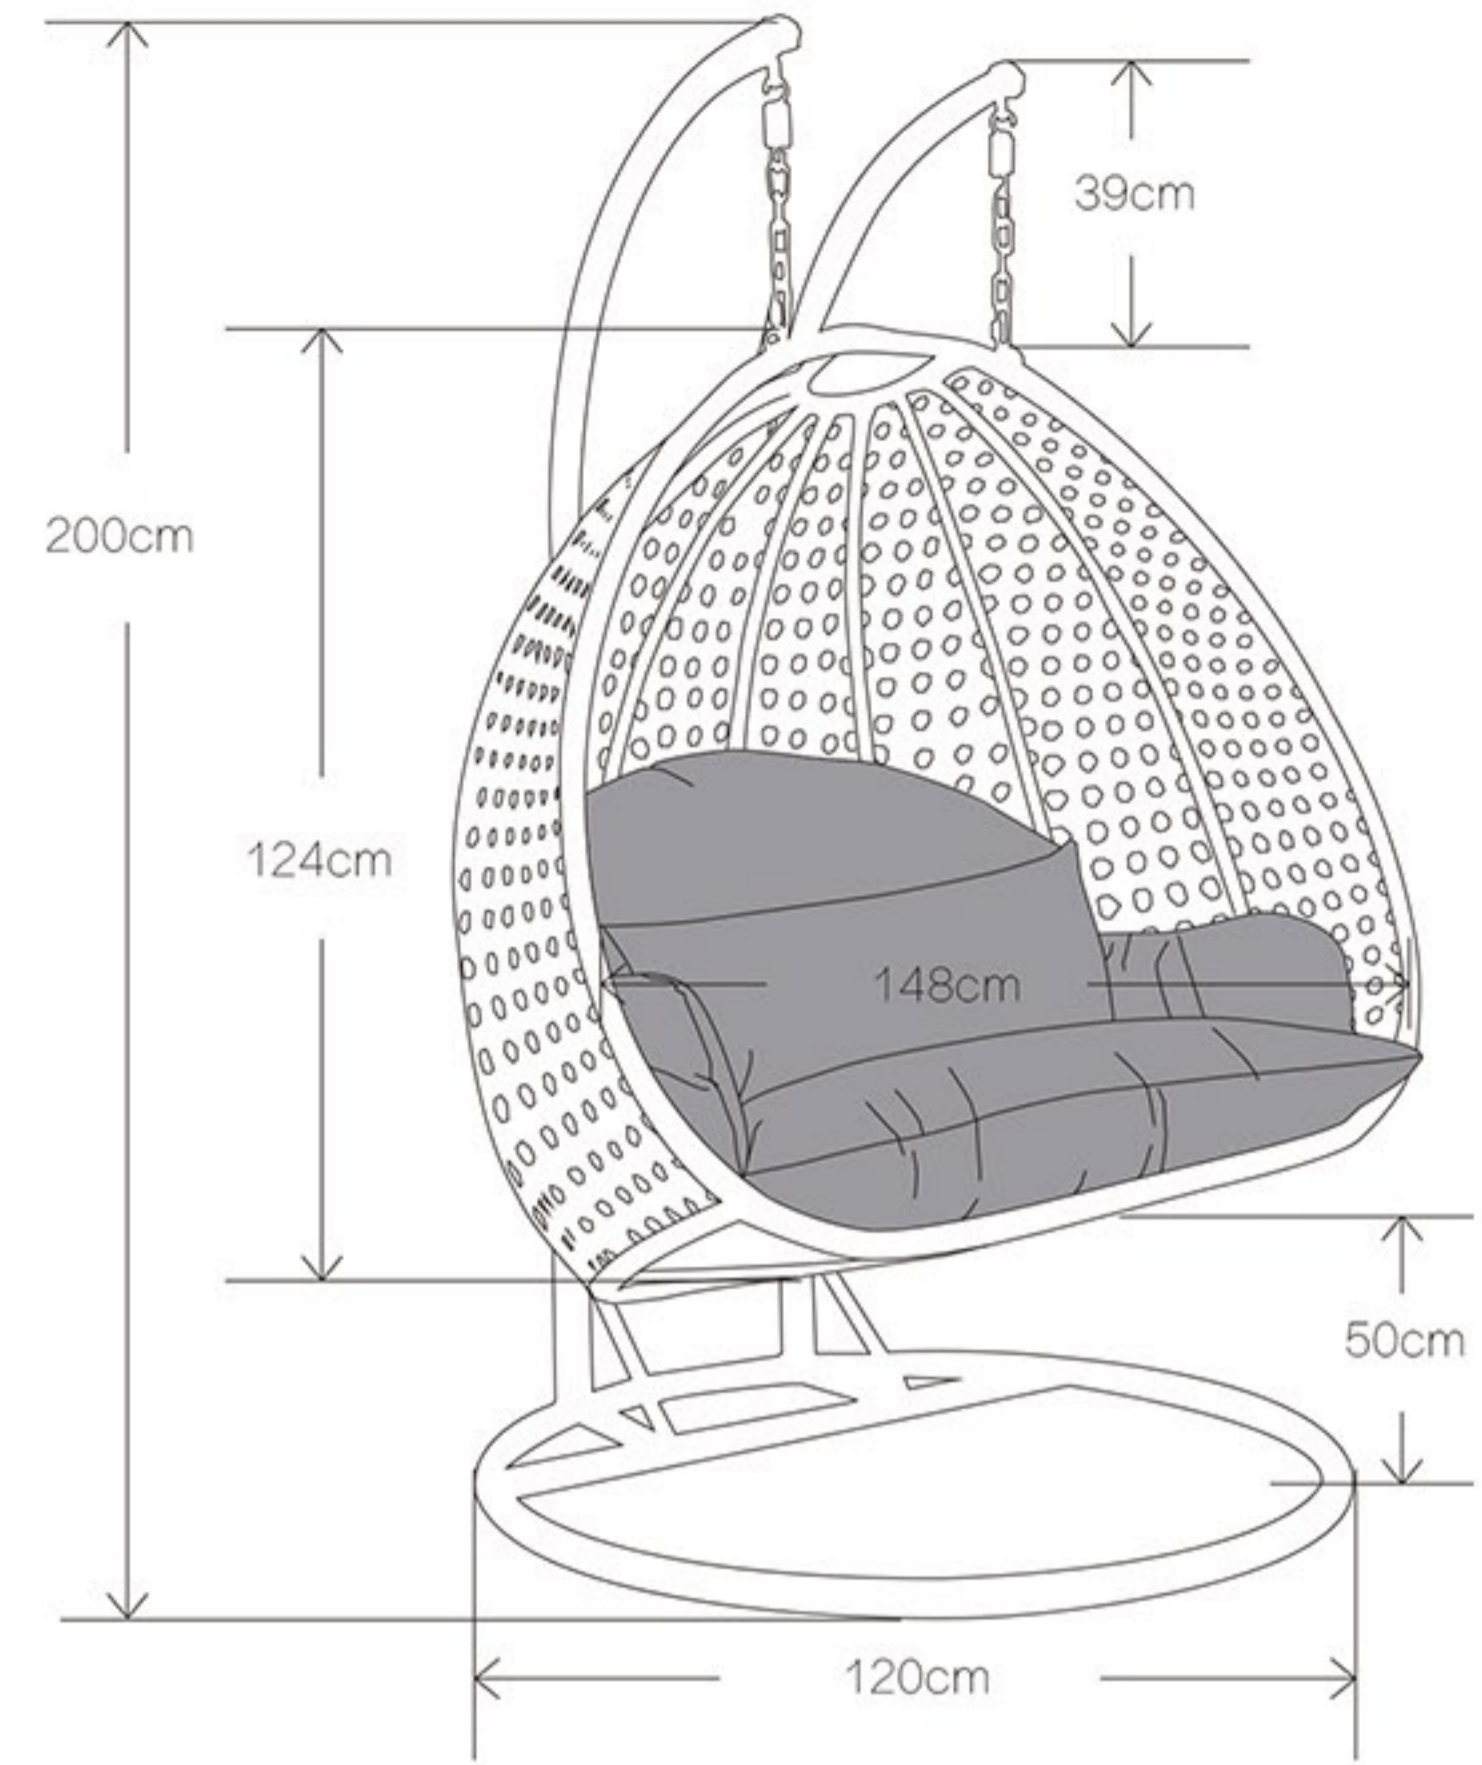

A14806

A14810

A13801

A13802

A13805

A14801

9712 Basket size diagram

unit: cm

A13802

A13805

A14801

A14806

A14810

9716 SWING CHAIR

It's a fun place to spend an evening with friends
or to make some new friends.

9716 Basket size diagram

TF-9721

95 * 55 * 115cm