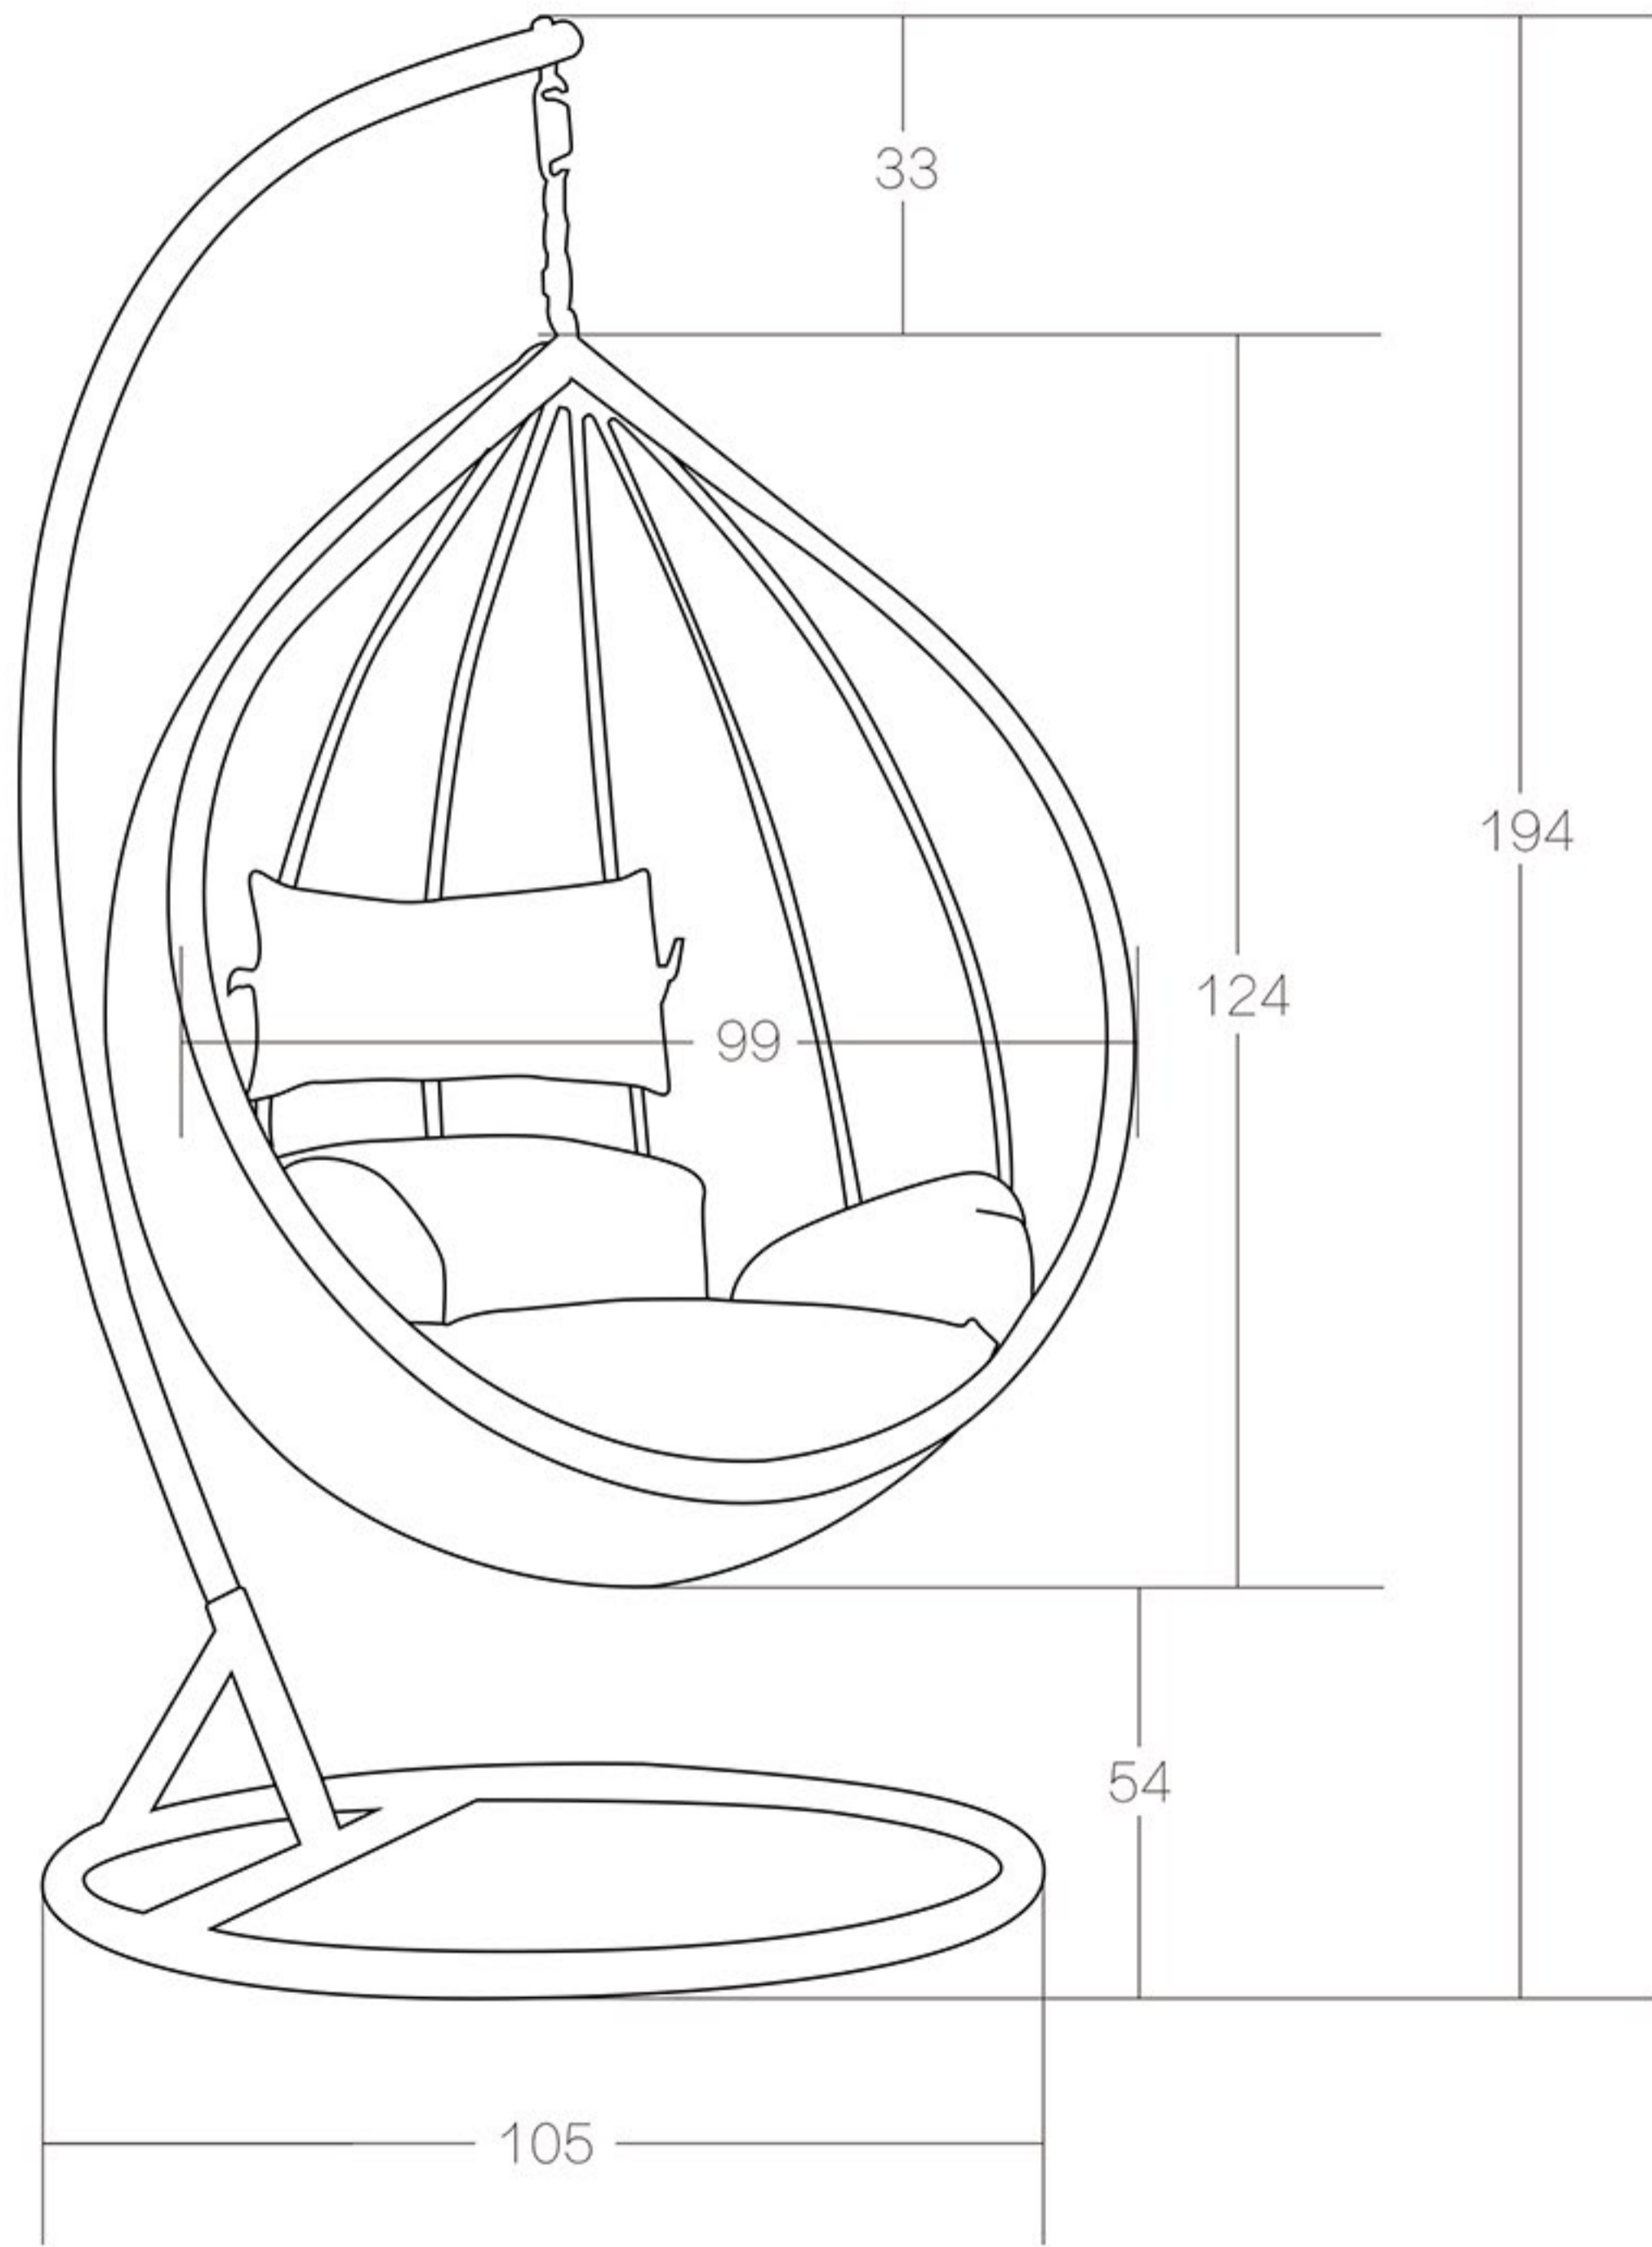

9712 SWING CHAIR

It's great to work outdoors during
brisk fall days

A14806

A14810

A13801

A13802

A13805

A14801

A14806

A14810

A13801

A13802

A13805

A14801

9712 Basket size diagram

unit: cm

A13802

A13805

A14801

A14806

A14810

9716 SWING CHAIR

It's a fun place to spend an evening with friends
or to make some new friends.

9716 Basket size diagram

TF-9721

95 * 55 * 115cm