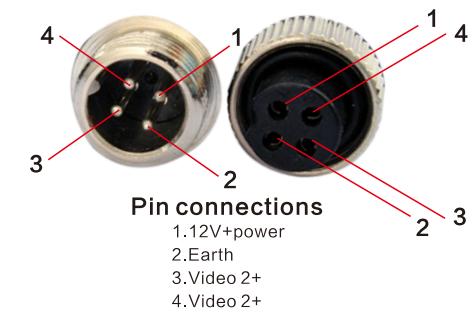

产品说明

应用: 用于大巴车, 货柜车, 火车, 校车, 小车, 特种车的信号传输
导体材质: 铜
绝缘材质: PVC
连接器类型: 航空插头3P, 4P, 5P, 6P
线材长度: 5米, 10米, 15米, 20米 (可选任意长度)
证书: CE, FCC, RoHS
特点: 插头带锁紧装置, 连接十分可靠, 信号传输稳定, 抗干扰强, 防水可特别定制抗油, 耐低温, 抗紫外线等特殊要求线材

4-Pin Waterproof Video and Power Cable