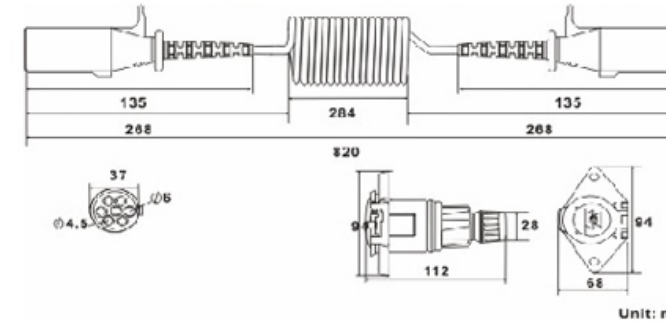

拖车卷线/Truck Trailer Spiral Cable