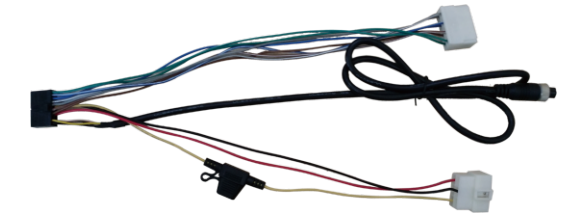

## 端子线/ Din cable with connector

6.3端子线,  
cable with 6.3 Din connector

7P 端子线:  
cable with 7 Din connector

车载保险管  
vehicle insurance tube

车载信号组合线  
vehicle signal cable combination

车载组合线1,  
vehicle cable combination

车载组合线2,  
vehicle cable combination

车载组合线  
vehicle cable combination

端子线  
Din cable with connector

端子线  
cable with connector