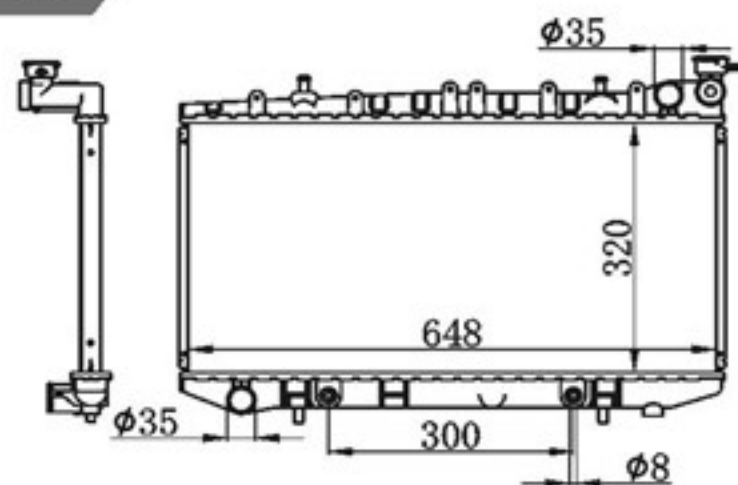

BY-32186

MODELS : PRESEA HR11' 95-00 AT
CORE SIZE : 320×648
TANK SIZE : 46/46×669
CARTON: 765*150*525

P A : 26/32
DPI :
OEM : 21410-62J00/64J00
NISSENS: 629731