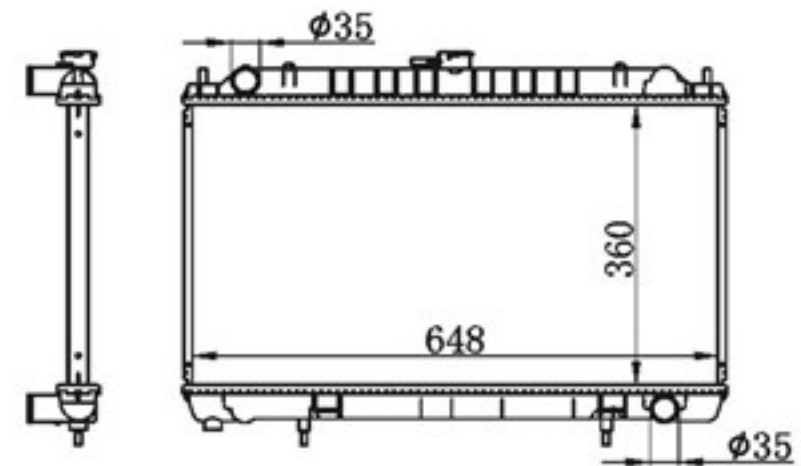

BY-32214

MODELS : SILVIA/180SX/200SX/240X 93-99 MT
CORE SIZE : 360×648
TANK SIZE : 46/46×669
CARTON: 710*120*560

P A : 16/22/26/32
DPI :
OEM : 21400/21410-69F00
NISSENS: