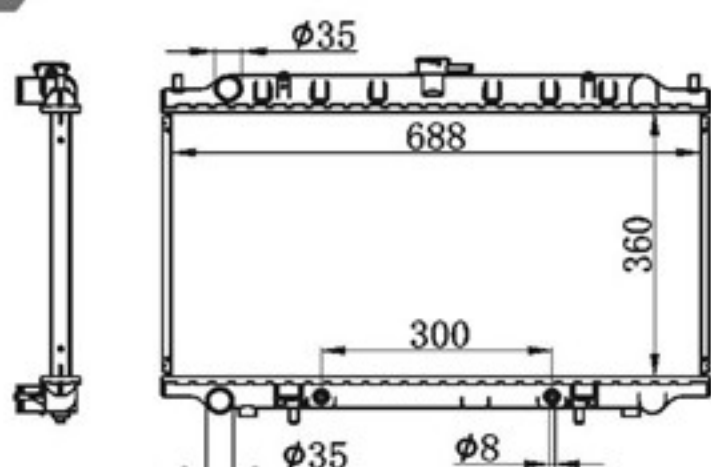

BY-32115

MODELS : NISSAN BLUEBIRD AT
 CORE SIZE : 360×688
 TANK SIZE : 47/47×713
 CARTON: 775*120*555

P A : 16/22/26/32
 DPI :
 OEM :
 NISSENS:

BY-32116

MODELS : NISSAN BLUEBIRD MT
 CORE SIZE : 360×688
 TANK SIZE : 47/47×713
 CARTON: 775*120*555