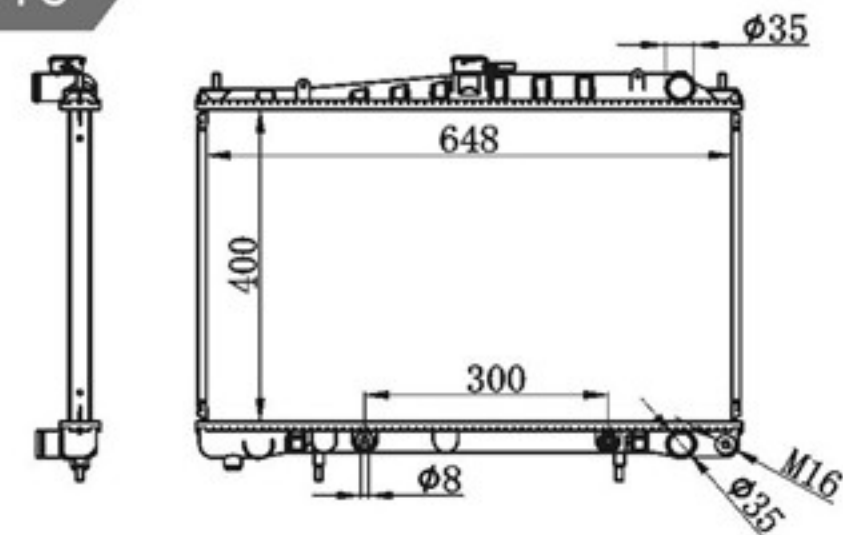

BY-32216

MODELS : STAGEA WGC34' 97-98 AT
CORE SIZE : 400×648
TANK SIZE : 46/46×669
CARTON: 730*120*595

P A : 16/22/26/32
DPI :
OEM : 21460-5L800
NISSENS: