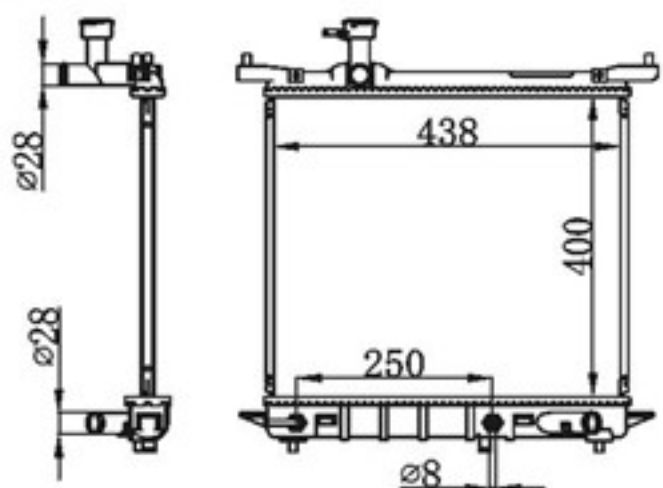

BY-32411

MODELS : MARCH 1.2L 11- AT
CORE SIZE : 400×438
TANK SIZE : 39.5/49.5×462
CARTON: 535*135*575

P A : 16
DPI :
OEM :
NISSENS: