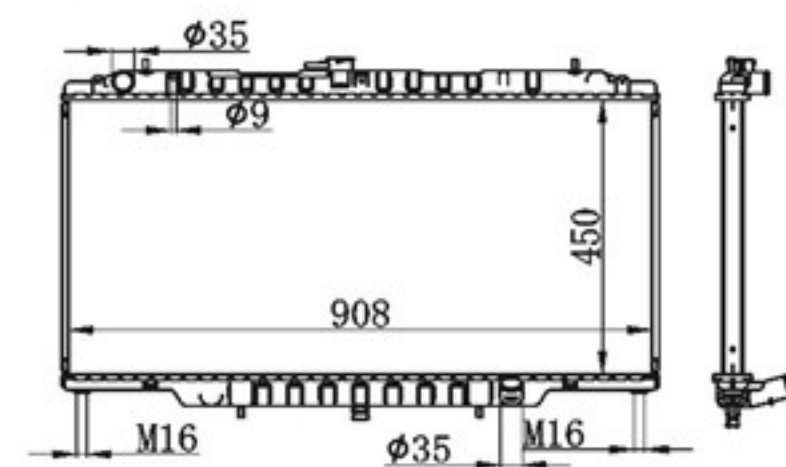

BY-32132

MODELS : SAFARI Y61 97-98 MT   P A : 26/32/36
CORE SIZE : 450×908   DPI :
TANK SIZE : 51/57×931   OEM : 21410-VB000
CARTON: 995*150*655   NISSENS: