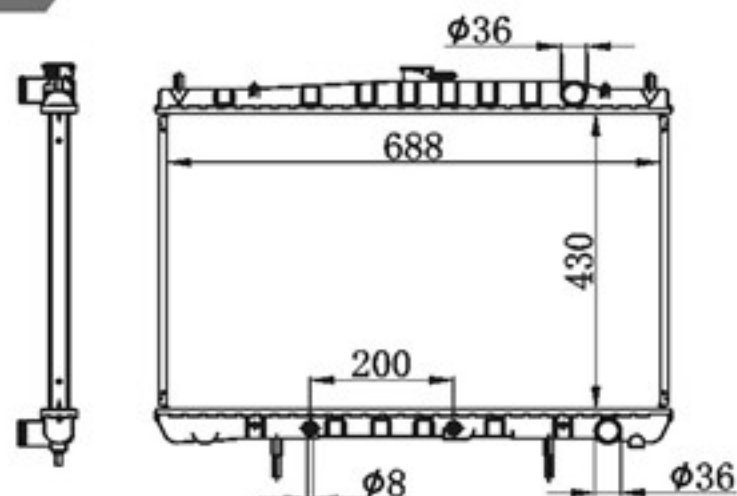

BY-32061

MODELS : CEDRIC J30 AT
CORE SIZE : 430×688
TANK SIZE : 47/47×713
CARTON: 780*120*660

P A : 16/22/26/32
DPI :
OEM : 21460-0P000
NISSENS: