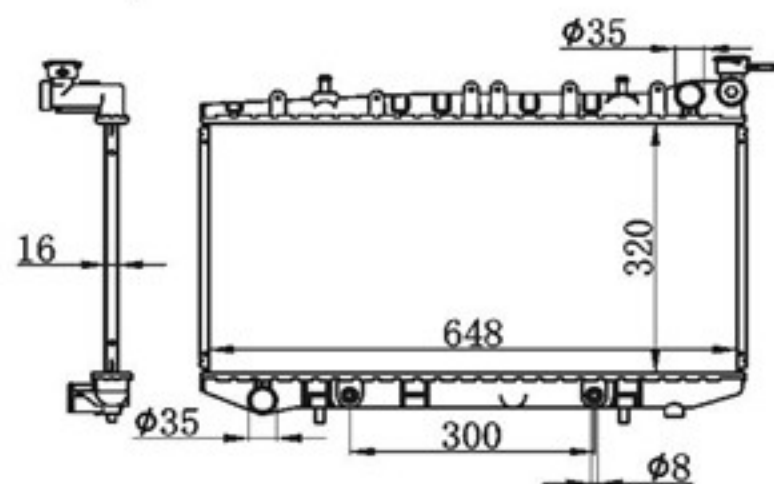

BY-32185

MODELS : PRESEA HR11' 95-00 AT
CORE SIZE : 320×648
TANK SIZE : 36/46×669
CARTON: 765*150*525

P A : 16
DPI :
OEM : 21410-62J00/64J00
NISSENS: 629731