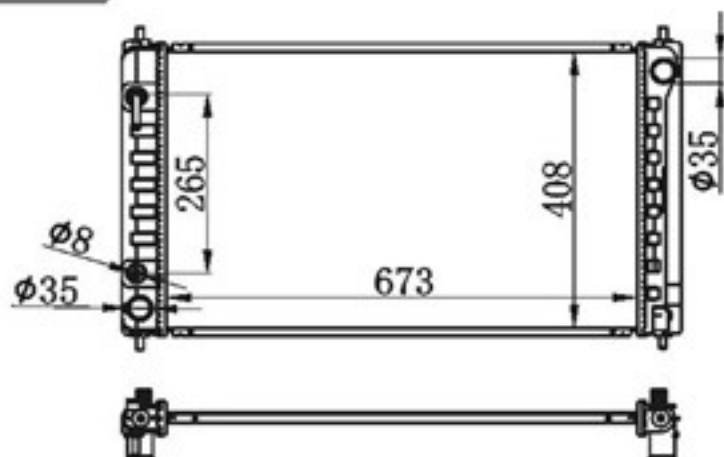

BY-32255

MODELS : MURANO 3.5L 09-11 AT
CORE SIZE : 673×408
TANK SIZE : 47/47×430
CARTON: 865*145*535

P A : 16/26
DPI : 2988-PA16
OEM : 21460-JN90A
NISSENS: