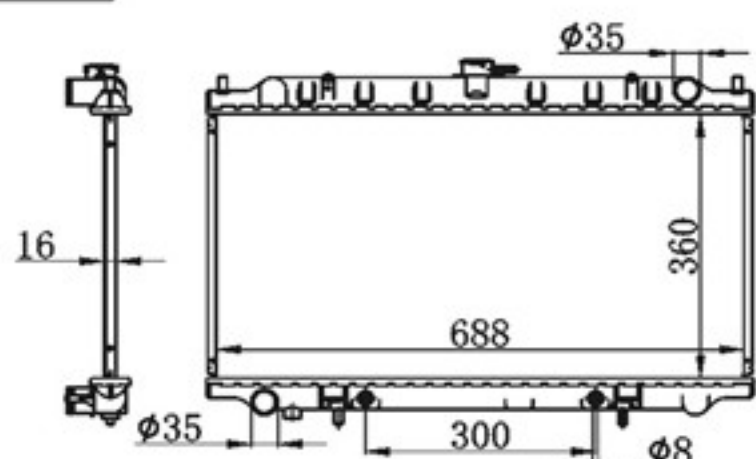

BY-32007

MODELS : BLUEBIRD U14' 98-00 AT
CORE SIZE : 360×688
TANK SIZE : 36/47×713
CARTON: 775*120*555

P A : 16
DPI :
OEM : 21460-4J600
NISSENS: