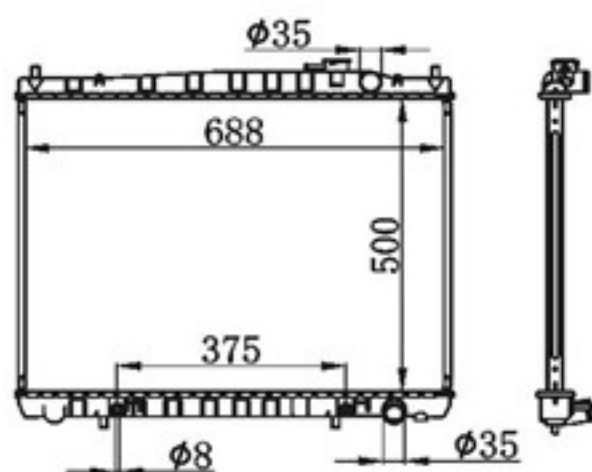

BY-32111

MODELS : PATHFINDER 96-00 AT P A : 16/26/32
CORE SIZE : 500×688 DPI : 2075-PA26
TANK SIZE : 47/57×713 OEM : 21460-0W505/0W010
CARTON: 760*120*710 NISSENS: 62916