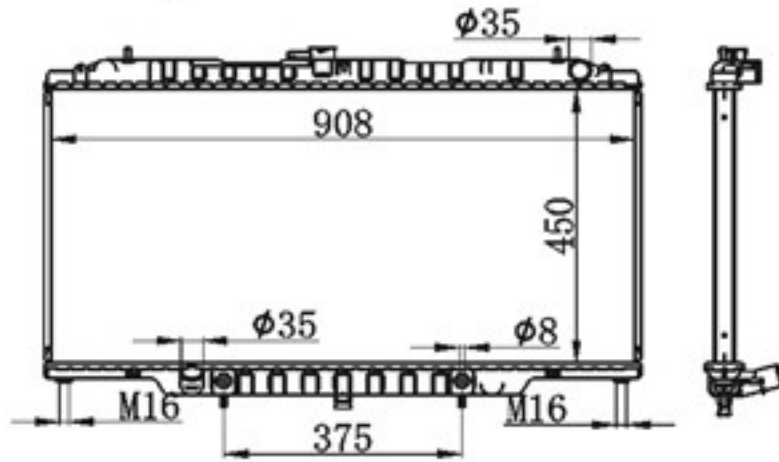

BY-32137

MODELS : SAFARI WYY61 97-98 AT P A : 26/32/36
CORE SIZE : 450×908 DPI :
TANK SIZE : 51/57×931 OEM : 21460-VB201
CARTON: 995*150*655 NISSENS: