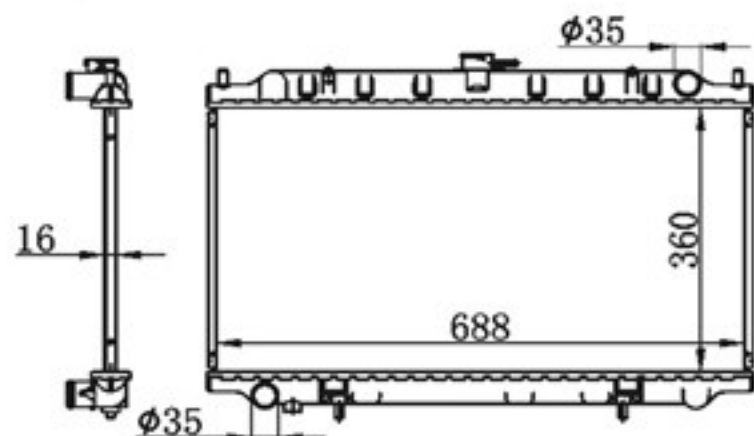

BY-32009

MODELS : BLUEBIRD U14' 98-00 MT
CORE SIZE : 360×688
TANK SIZE : 36/47×713
CARTON: 775*120*555
P A : 16
DPI :
OEM : 21410-2J200/8E100
NISSENS: