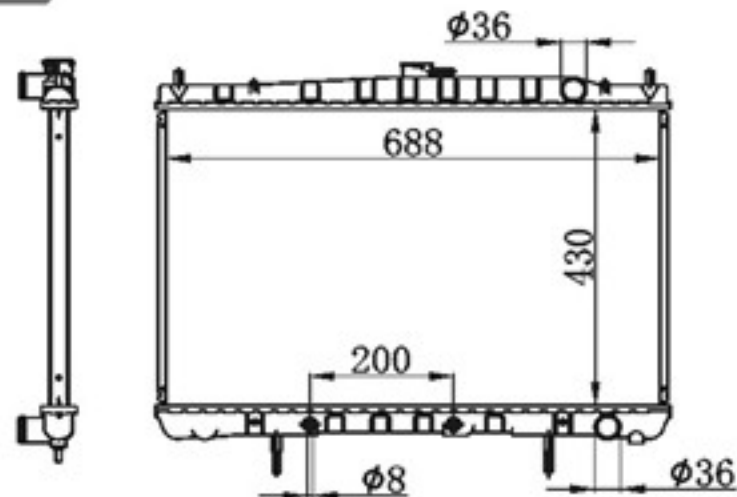

BY-32069

MODELS : CEDRIC J30 AT
CORE SIZE : 430×688
TANK SIZE : 47/47×713
CARTON: 780*120*660
P A : 16/22/26/32
DPI :
OEM : 21460-0P000
NISSENS: