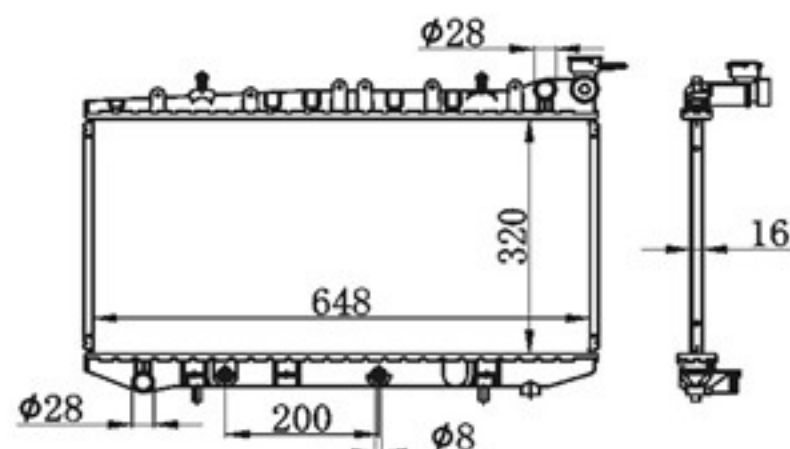

BY-32015

MODELS : SUNNY B13' 91-93 AT
CORE SIZE : 320×648
TANK SIZE : 36/46×669
CARTON: 750*140*520
P A : 16
DPI : 1152
OEM : 21460-60Y00/1/2
NISSENS: 62965