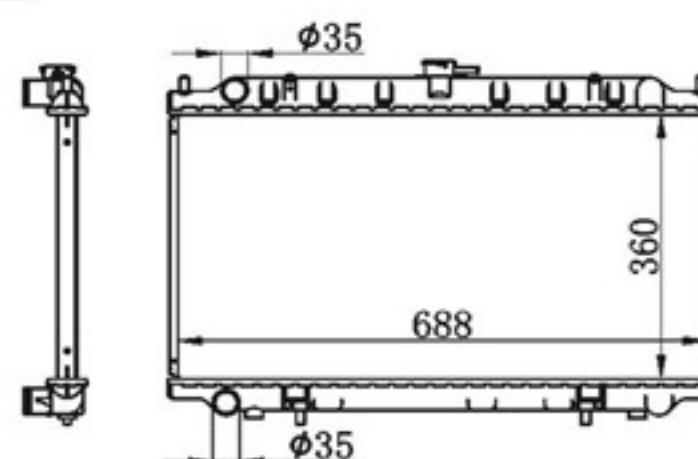

BY-32115

MODELS : NISSAN BLUEBIRD AT
 CORE SIZE : 360×688
 TANK SIZE : 47/47×713
 CARTON: 775*120*555

P A : 16/22/26/32
 DPI :
 OEM :
 NISSENS:

BY-32116

MODELS : NISSAN BLUEBIRD MT
 CORE SIZE : 360×688
 TANK SIZE : 47/47×713
 CARTON: 775*120*555