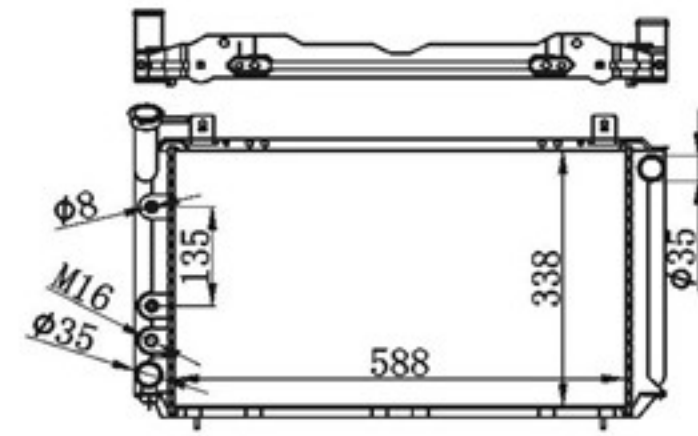

P A : 16/22/26/32
DPI :
OEM :
NISSENS:

BY-32205

MODELS : SUNNY/SENTRA 87-90 AT
CORE SIZE : 588×338
TANK SIZE : 52/52×364
CARTON: 765*145*500

P A : 16/22/26/32
DPI :
OEM :
NISSENS:

BY-32206

MODELS : SUNNY B12/N13' 86-90 AT
CORE SIZE : 588×338
TANK SIZE : 52/52×364
CARTON: 760*140*530