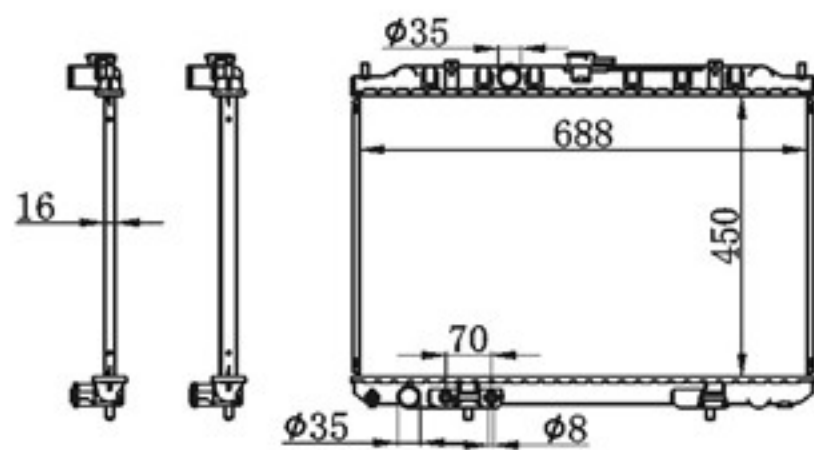

BY-32229

MODELS : X-TRAIL' 01 AT
CORE SIZE : 450×688
TANK SIZE : 36/47×713
TANK SIZE : 47/47×713
CARTON: 775*120*650

P A : 16/22/26/32
DPI :
OEM : 21460-8H900
NISSENS: 68704