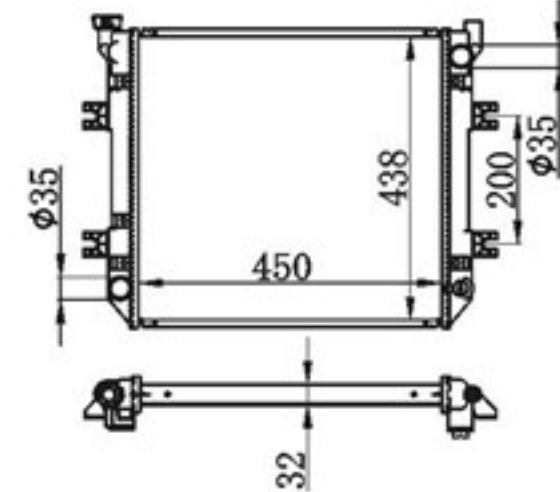

BY-32314

MODELS : FORKLIFT 叉车 MT
CORE SIZE : 450×438
TANK SIZE : 52/52×460
CARTON: 665*110*520

P A : 32
DPI :
OEM : SD357K000
NISSENS: