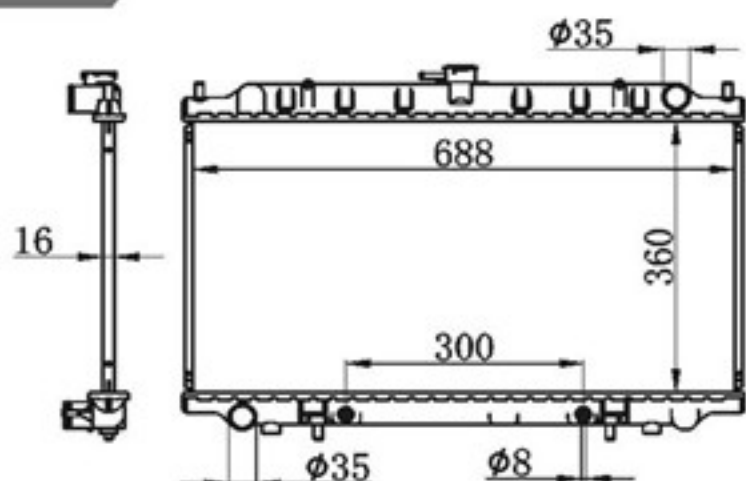

BY-32251

MODELS : INFINITI G20 99-02 AT
CORE SIZE : 360×688
TANK SIZE : 36/47×713
CARTON: 775*120*555

P A : 16
DPI : 2413
OEM : 21460-4J600
NISSENS: