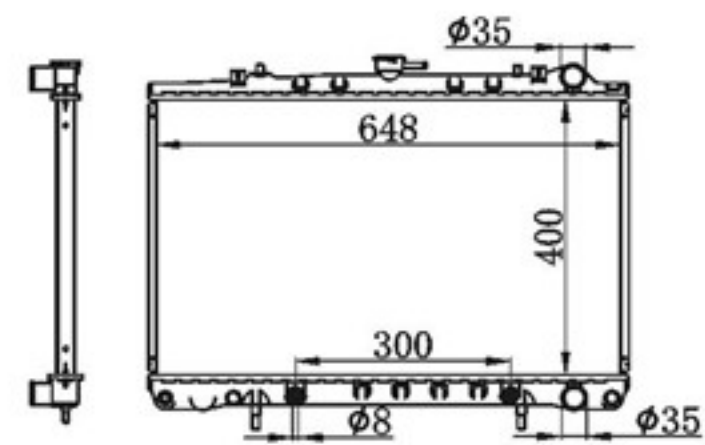

BY-32106

MODELS : CEDRIC E-QJY31' 95-98 AT P A : 26/32
CORE SIZE : 400×648 DPI :
TANK SIZE : 46/46×669 OEM : 21460-96P00
CARTON: 730*120*590 NISSENS: