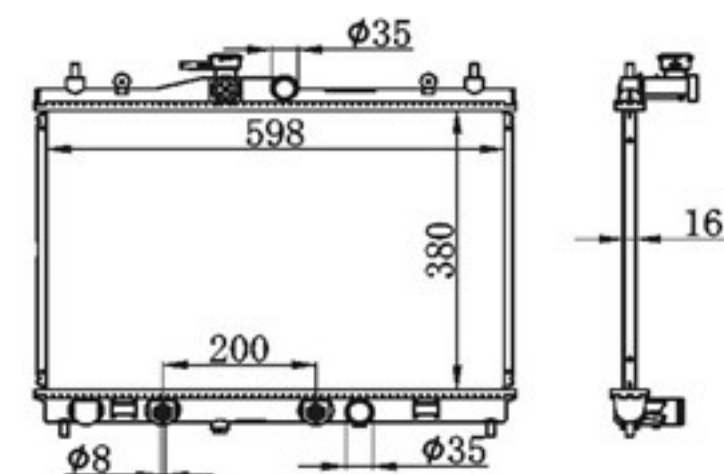

BY-32168

MODELS : T11DA SC11' 04 AT
CORE SIZE : 380×598
TANK SIZE : 36/46×624
CARTON: 685*135*580

P A : 16
DPI :
OEM : 21460-ED500
NISSENS: