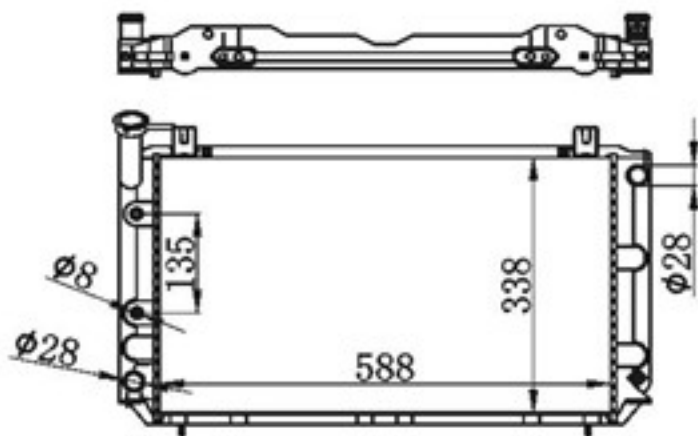

BY-32205

MODELS : SUNNY/SENTRA 87-90 AT
CORE SIZE : 588×338
TANK SIZE : 52/52×364
CARTON: 765*145*500

P A : 16/22/26/32
DPI :
OEM :
NISSENS: