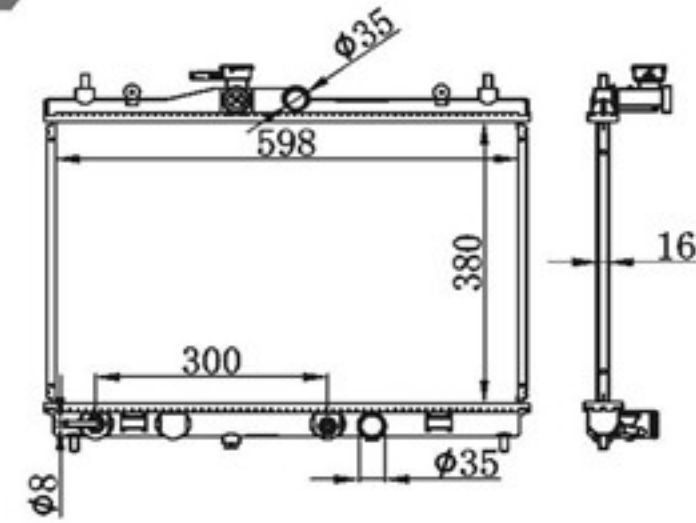

BY-32170

MODELS : BLUEBIRD/STANZA/AXXESS' 04-09 AT
CORE SIZE : 380×598
TANK SIZE : 36/46×624
CARTON: 685*135*580

P A : 16
DPI : 2981
OEM : 21460-ED000
NISSENS: