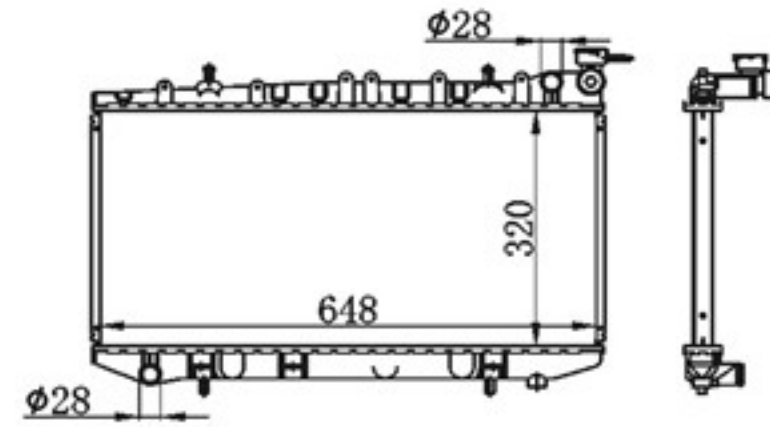

BY-32018

MODELS : SUNNY B13' 91-93 MT
CORE SIZE : 320×648
TANK SIZE : 46/46×669
CARTON: 750*140*520

P A : 26/32
DPI :
OEM : 21410-62Y00/62Y01
NISSENS: 62952