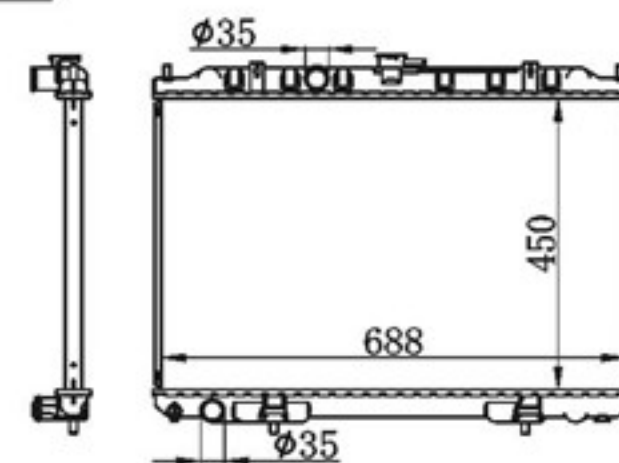

BY-32344

MODELS : X-TRAIL' 01 AT
CORE SIZE : 450×688
TANK SIZE : 47/47×713
CARTON: 775*120*650

P A : 16/22/26/32
DPI :
OEM : 21410-8H900
NISSENS: 68705A