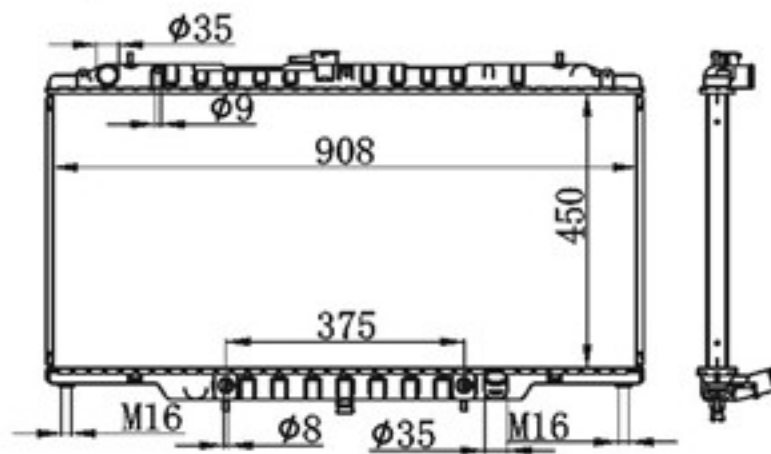

BY-32131

MODELS : SAFARI Y61 97-98 AT   P A : 26/32/36
CORE SIZE : 450×908   DPI :
TANK SIZE : 51/57×931   OEM :
CARTON: 995*150*655   NISSENS: