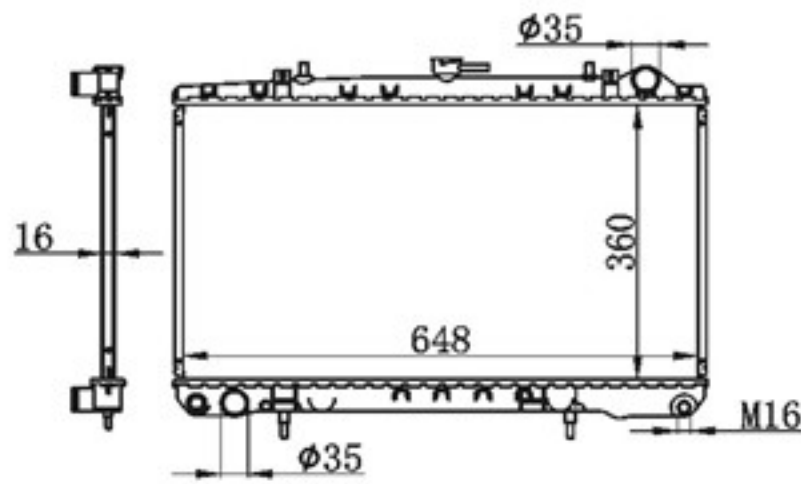

BY-32129

MODELS : CEFIRO INFINITI 88-95 MT   P A : 16
CORE SIZE : 360×648   DPI :
TANK SIZE : 36/46×669   OEM :
CARTON: 730*120*550   NISSENS: