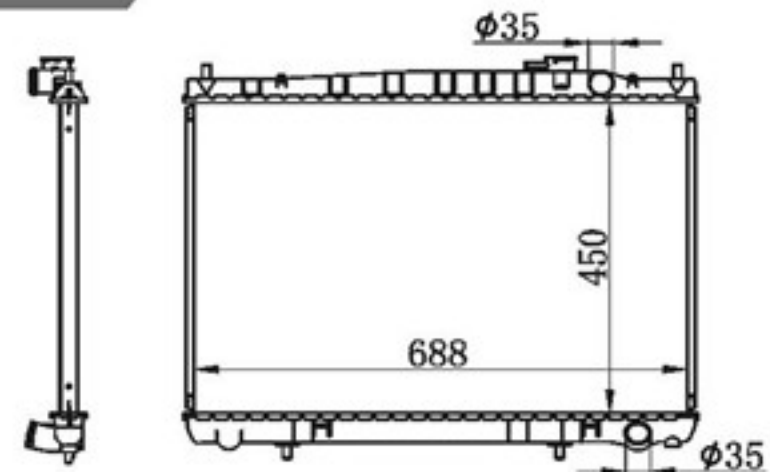

BY-32110

MODELS : CEDRIC/GLORIA/LEOPARD 95- MT P A : 16/22/26/32
CORE SIZE : 450×688 DPI :
TANK SIZE : 47/47×713 OEM :
CARTON: 760*120*640 NISSENS: