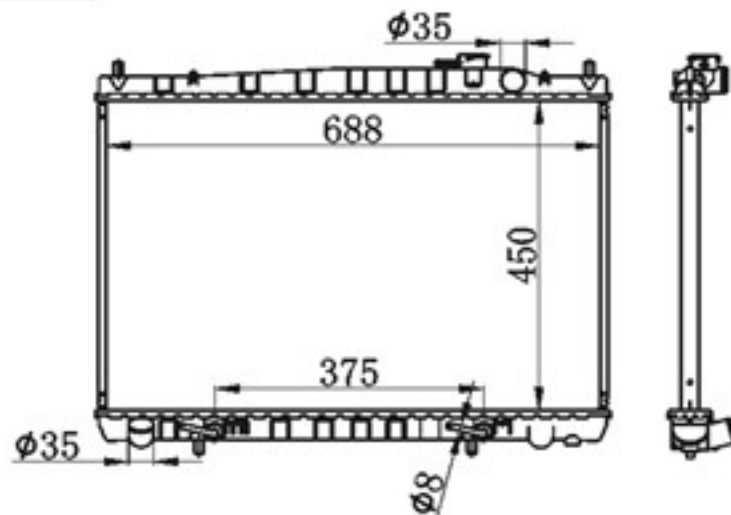

BY-32067

MODELS : CIMA' 98-00 SY33 AT
CORE SIZE : 450×688
TANK SIZE : 47/57×713
CARTON: 760*120*660
P A : 16/26/32
DPI : 2054-PA26
OEM : 21460-6P010/6P000
NISSENS: