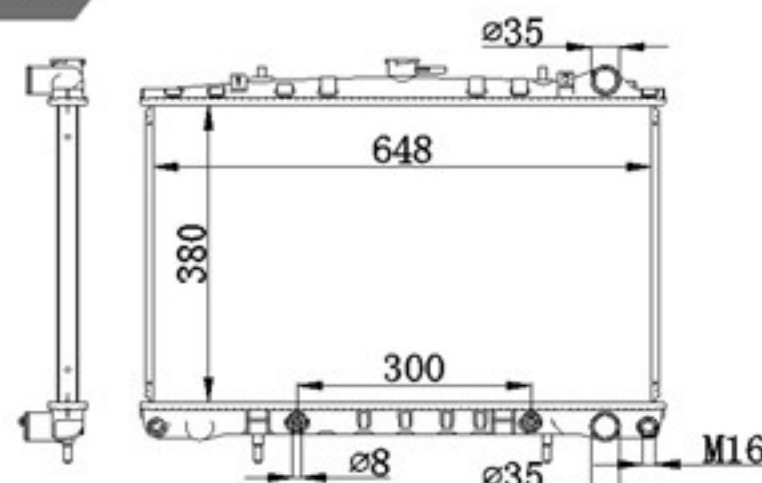

BY-32430

MODELS : SKYLINE R32 91-93 AT P A : 26/32
CORE SIZE : 380×648 DPI :
TANK SIZE : 46/46×669 OEM :
CARTON: 516*86*675 NISSENS: