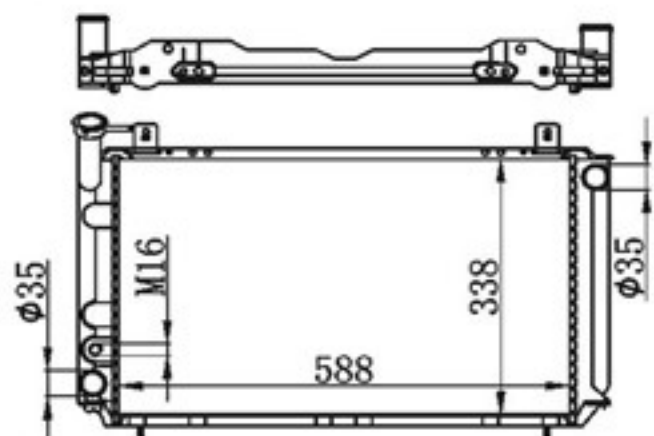

BY-32207

MODELS : SUNNY B12/N13' 86-90 AT
CORE SIZE : 588×338
TANK SIZE : 52/52×364
CARTON: 760*140*530

P A : 16/22/26/32
DPI : 216-PA32
OEM :
NISSENS: