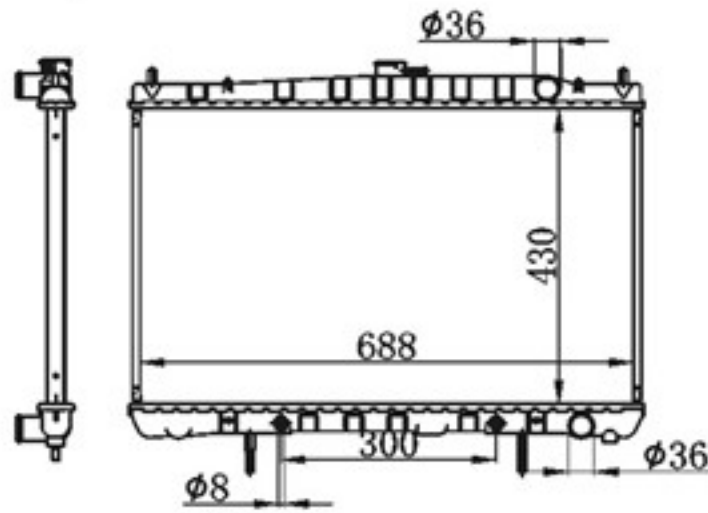

BY-32065

MODELS : CEDRIC' 93-96 SY32 AT
CORE SIZE : 430×688
TANK SIZE : 47/47×713
CARTON: 780*120*640
P A : 16/22/26/32
DPI : 1561-PA26
OEM : 21450-10Y00
NISSENS: