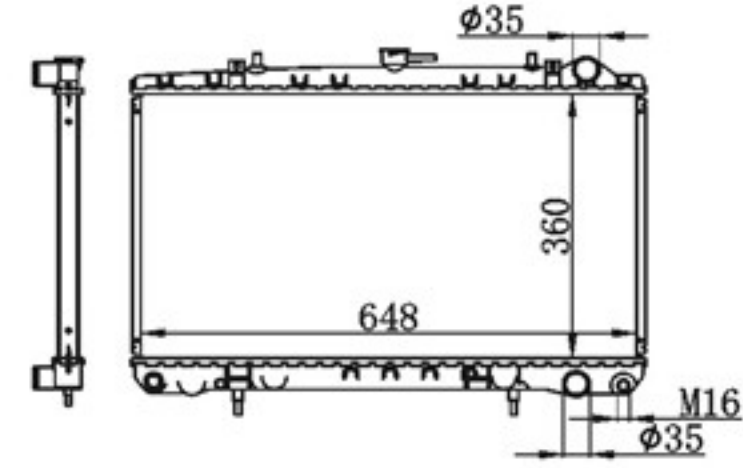

BY-32144

MODELS : NISSAN 240SX' 91-94 MT P A : 26/32
CORE SIZE : 360×648 DPI :
TANK SIZE : 46/46×669 OEM :
CARTON: 730*120*550 NISSENS: