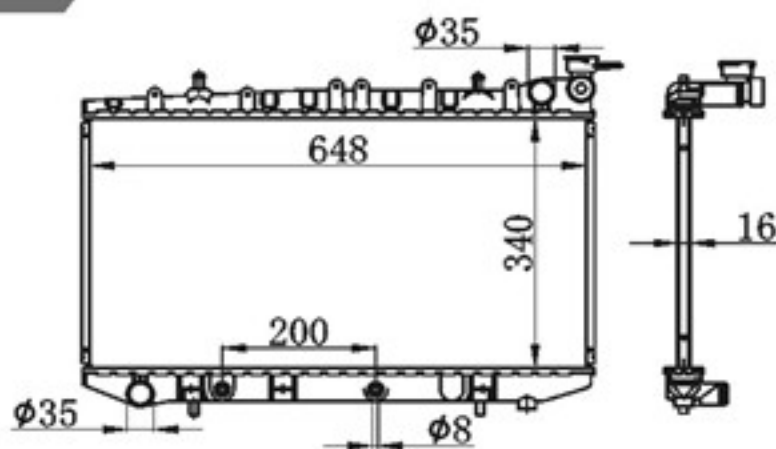

BY-32023

MODELS : PRIMERA P10' 91-93 AT
CORE SIZE : 340×648
TANK SIZE : 36/46×669
CARTON: 750*110*540

P A : 16
DPI : 1158
OEM : 21460-64J00
NISSENS: 62971