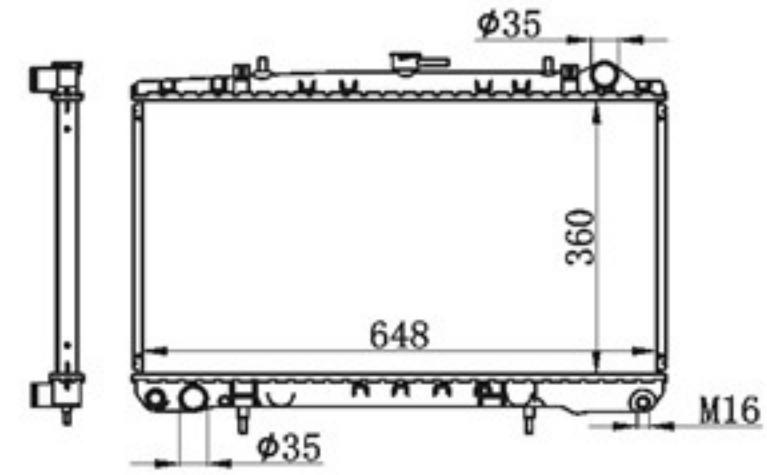

BY-32130

MODELS : CEFIRO INFINITI 88-95 MT   P A : 26/32
CORE SIZE : 360×648   DPI :
TANK SIZE : 46/46×669   OEM :
CARTON: 730*120*550   NISSENS: