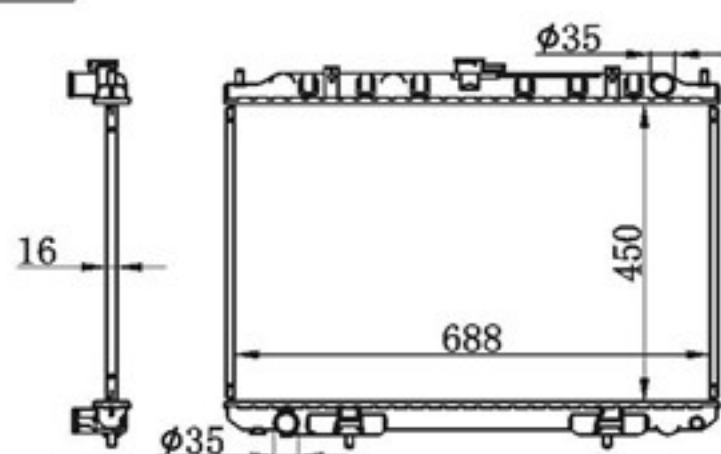

BY-32123

MODELS : BASSARA GF-JNU30 99-00 MT P A : 16
CORE SIZE : 450×688 DPI :
TANK SIZE : 36/47×713 OEM :
CARTON: 775*120*650 NISSENS: