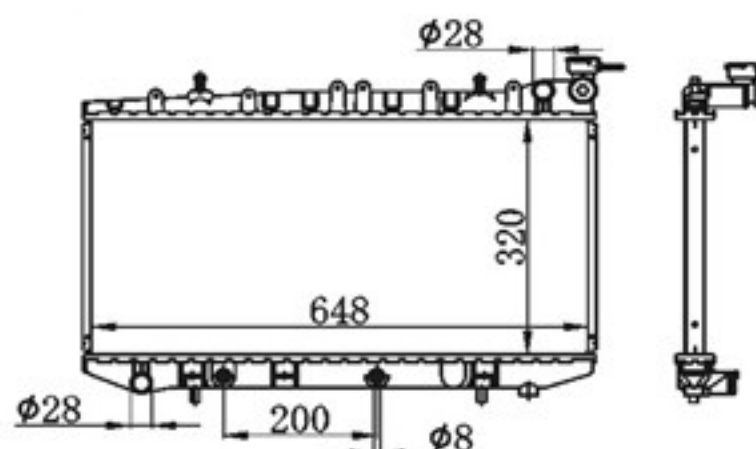

BY-32016

MODELS : SUNNY B13' 91-93 AT
CORE SIZE : 320×648
TANK SIZE : 46/46×669
CARTON: 750*140*520
P A : 26/32
DPI : 1317-PA26
OEM : 21460-60Y00/1/2
NISSENS: 62965