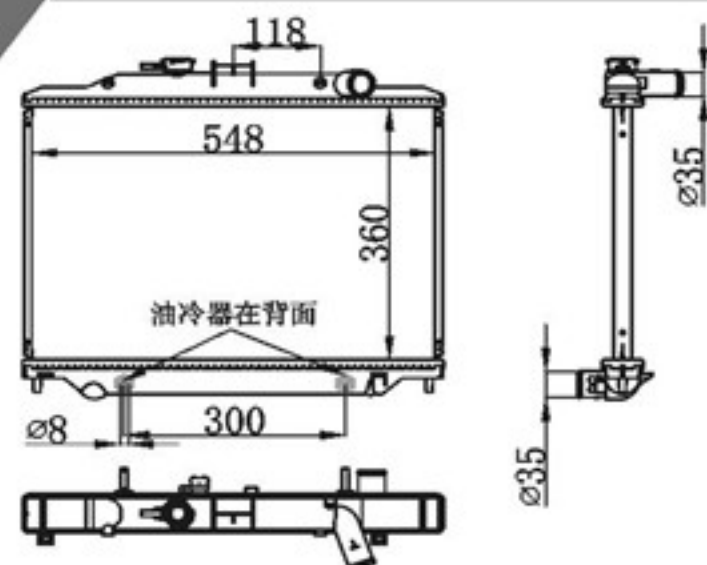

BY-32415

MODELS : URVAN' 06- AT
CORE SIZE : 360×548
TANK SIZE : 52/52×569
CARTON: 635*170*550

P A : 26/32/36
DPI :
OEM :
NISSENS: