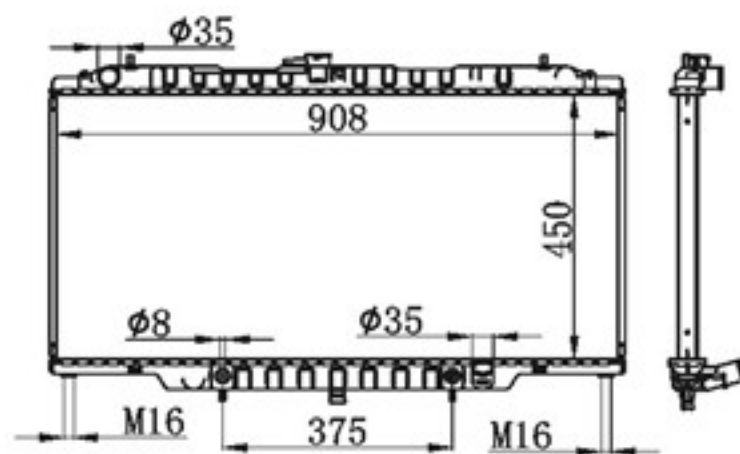

BY-32133

MODELS : SAFARI Y61 AT   P A : 26/32/36
CORE SIZE : 450×908   DPI :
TANK SIZE : 51/57×931   OEM : 21460-VB100
CARTON: 995*150*655   NISSENS: