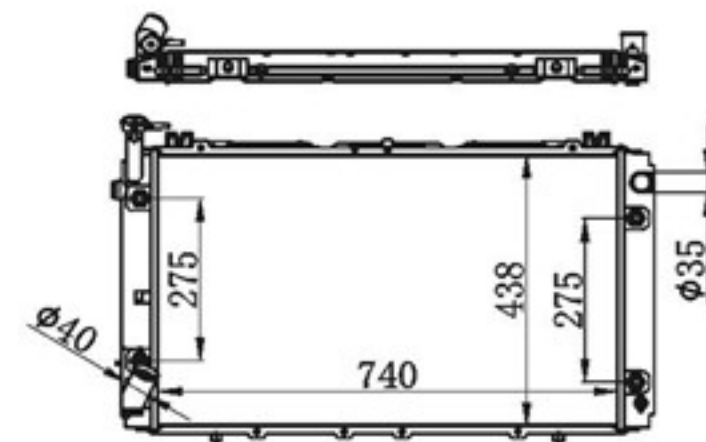

MODELS : PATROL GQ DIESEL' 88-97 MT
CORE SIZE : 740×438
TANK SIZE : 51/51×470
CARTON: 930*150*630

P A : 26/32/36
DPI :
OEM : 21410-1Y105
NISSENS:

BY-32258

MODELS : PATROL GQ DIESEL' 88-97 AT
CORE SIZE : 740×438
TANK SIZE : 51/51×470
CARTON: 930*150*630