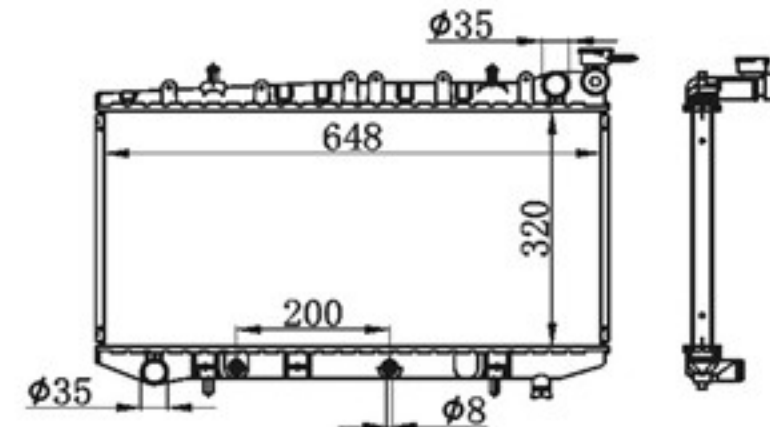

BY-32020

MODELS : SUNNY/SENTRA HB13' 90-94 AT
CORE SIZE : 320×648
TANK SIZE : 46/46×669
CARTON: 750*140*520

P A : 26/32
DPI :
OEM : 21460-58Y00/59Y00
NISSENS: 62967