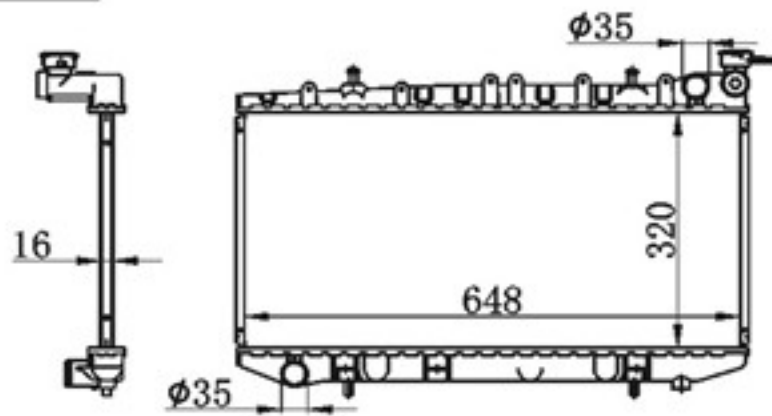

BY-32021

MODELS : SUNNY HB14' 90-94 MT
CORE SIZE : 320×648
TANK SIZE : 36/46×669
CARTON: 750*140*520

P A : 16
DPI :
OEM : 21410-0M500/58Y00
NISSENS: 62961