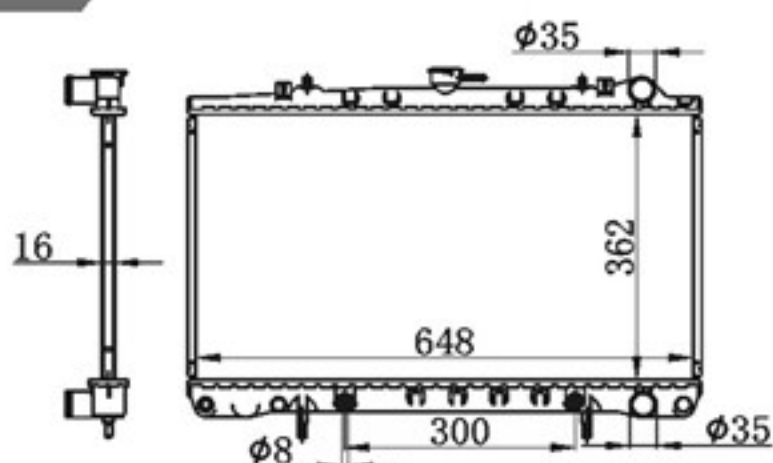

BY-32011

MODELS : BLUEBIRD 240SX 89-94 AT
CORE SIZE : 362×648
TANK SIZE : 36/46×669
CARTON: 730*120*555
P A : 16
DPI : 46
OEM : 21460-38F00
NISSENS: