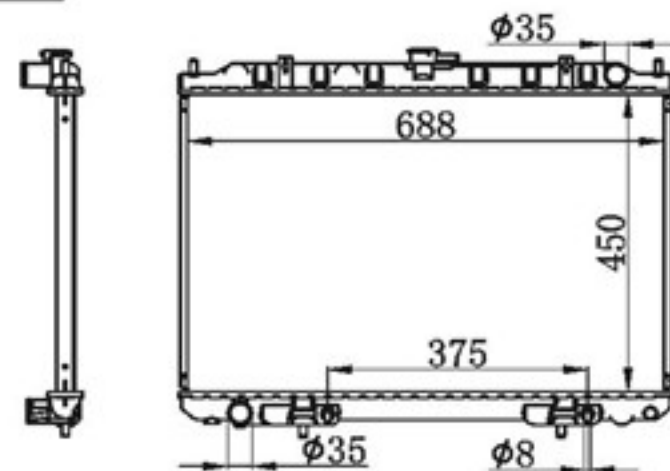

BY-32122

MODELS : BASSARA GF-JNU30 99-00 AT P A : 22/26/32
CORE SIZE : 450×688 DPI :
TANK SIZE : 47/47×713 OEM : 21460-5V570
CARTON: 775*120*650 NISSENS: