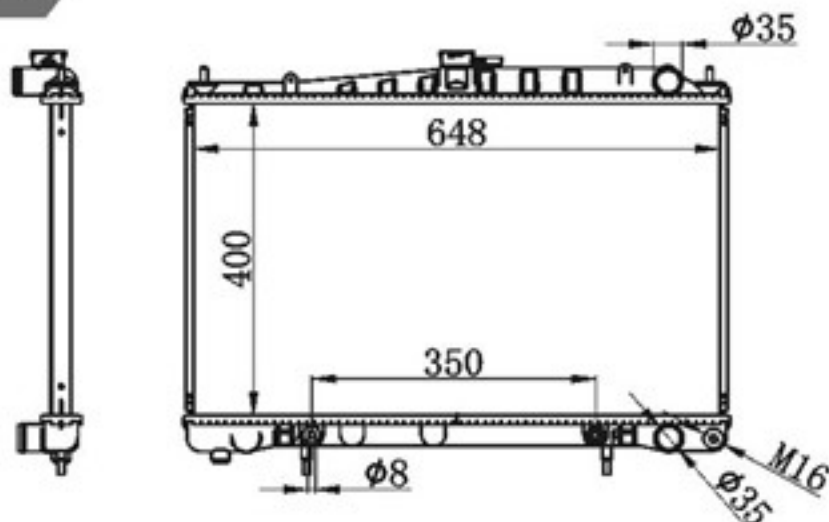

BY-32215

MODELS : LAUREL GC34' 96-97 AT
CORE SIZE : 400×648
TANK SIZE : 46/46×669
CARTON: 730*120*595

P A : 16/22/26/32
DPI :
OEM : 21460-21U10
NISSENS: