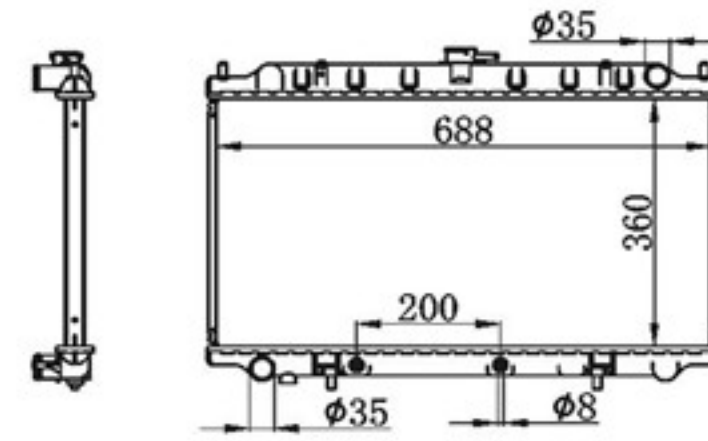

BY-32084

MODELS : BLUEBIRD/STANZA' 95-98 AT
CORE SIZE : 360×688
TANK SIZE : 47/47×713
CARTON: 775*120*555

P A : 22/26/32
DPI :
OEM :
NISSENS: