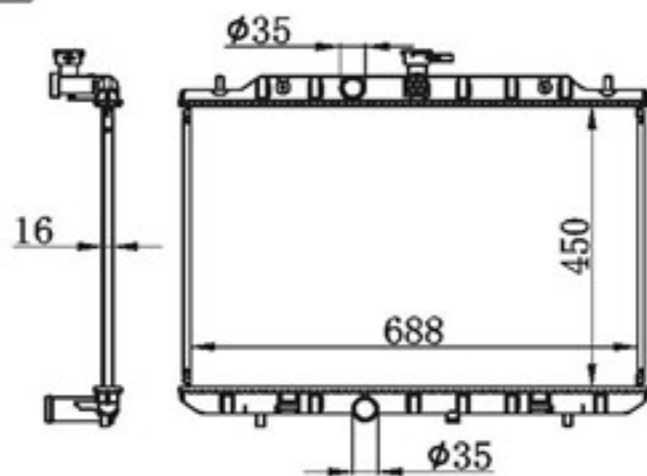

BY-32259

MODELS : X-TRAIL T31 2007 AT
CORE SIZE : 450×688
TANK SIZE : 36/36×713
CARTON: 775*140*665

P A : 16
DPI :
OEM : 21400-JG300/000
NISSENS: 67365