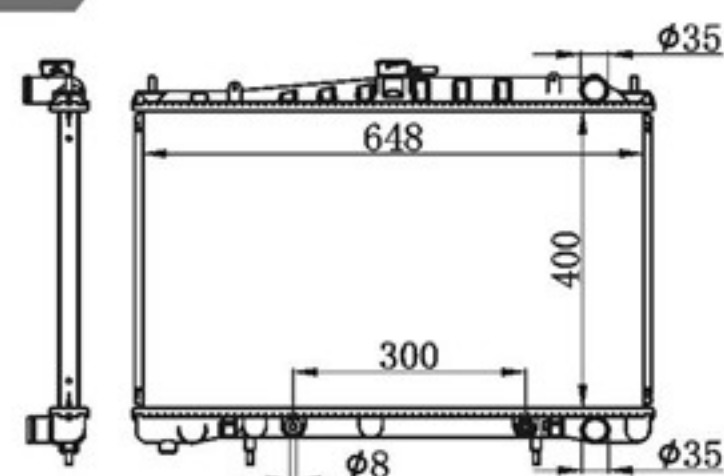

BY-32219

MODELS : STAGEA WHC34' 97-98 AT P A : 16/22/26/32
CORE SIZE : 400×648 DPI :
TANK SIZE : 46/46×669 OEM : 21460-5L310/315
CARTON: 730*120*595 NISSENS: