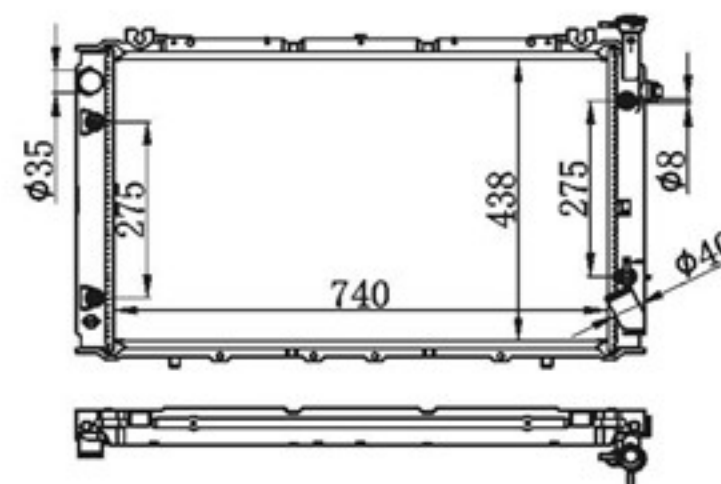

BY-32192

MODELS : PATROL Y60 AT
CORE SIZE : 740×438
TANK SIZE : 51/51×470
CARTON: 930*150*630

P A : 26/32/36
DPI :
OEM : 21460-1Y060
NISSENS: