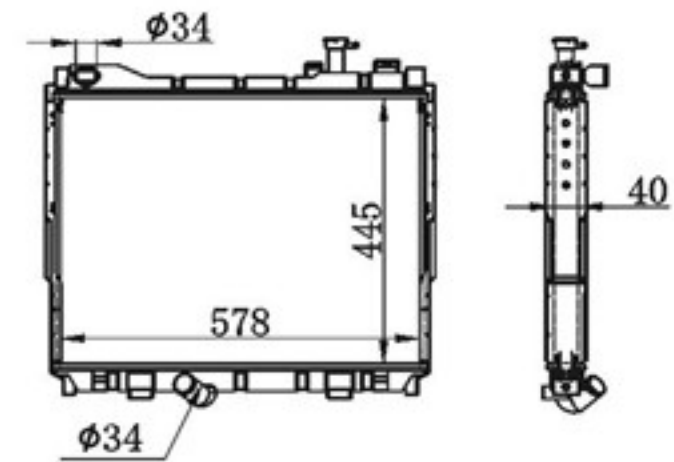

BY-32378

MODELS : CABSTAR TWNMAKE 07-09 MT
CORE SIZE : 445×578
TANK SIZE : 57.5/57.5×600.8
CARTON:

A L : 40
DPI :
OEM : 21400-MC10A
NISSENS: