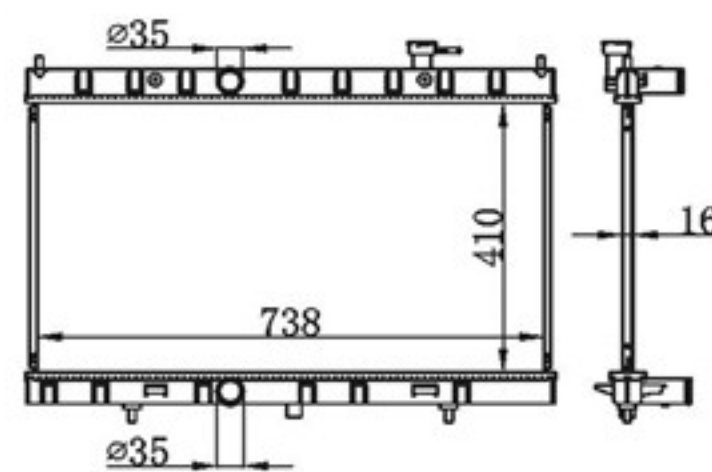

P A : 26/32/36
 DPI :
 OEM :
 NISSENS:

BY-32415

MODELS : URVAN' 06- AT
 CORE SIZE : 360×548
 TANK SIZE : 52/52×569
 CARTON: 635*170*550

P A : 26/32/36
 DPI :
 OEM :
 NISSENS:

BY-32416

MODELS : X-TRAIL/ROGUE 2.5L 14 14- MT
 CORE SIZE : 410×738
 TANK SIZE : 36/46.5×767.5
 CARTON: 770*145*580