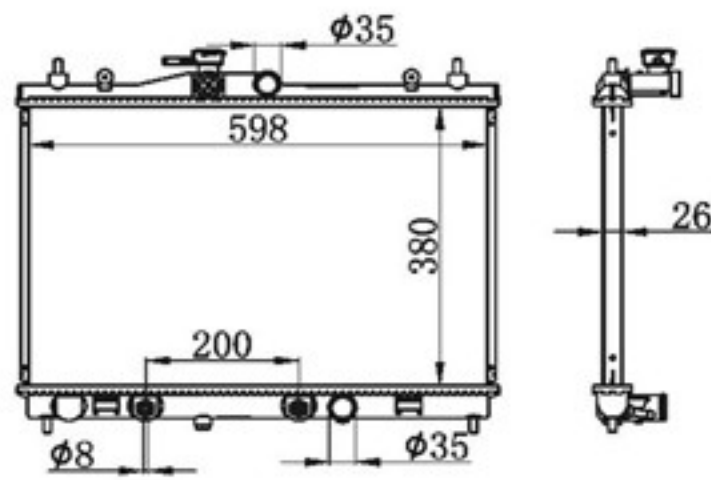

P A : 16/26/32
DPI :
OEM : 21460-
NISSENS:

BY-32168

MODELS : T11DA SC11' 04 AT
CORE SIZE : 380×598
TANK SIZE : 36/46×624
CARTON: 685*135*580

P A : 16
DPI :
OEM : 21460-ED500
NISSENS:

BY-32169

MODELS : T11DA SC11'04 AT
 CORE SIZE : 380×598
 TANK SIZE : 46/46×624
 CARTON: 685*135*580