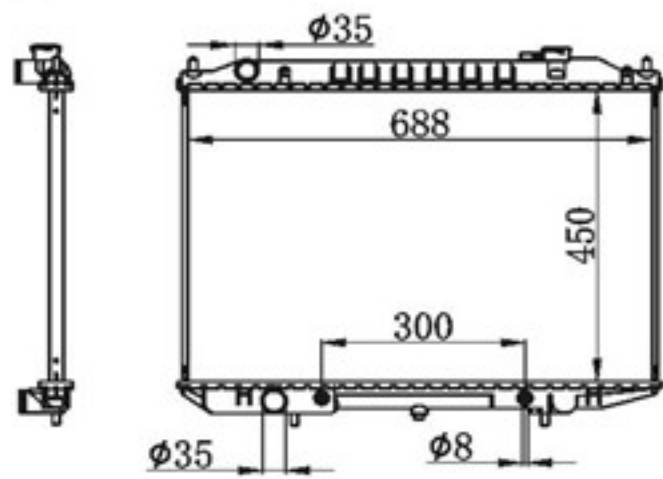

BY-32345

MODELS : FRONTIER D22 AT
CORE SIZE : 450×688
TANK SIZE : 47/47×713
CARTON: 775*120*655

P A : 16/22/26/32
DPI :
OEM :
NISSENS: