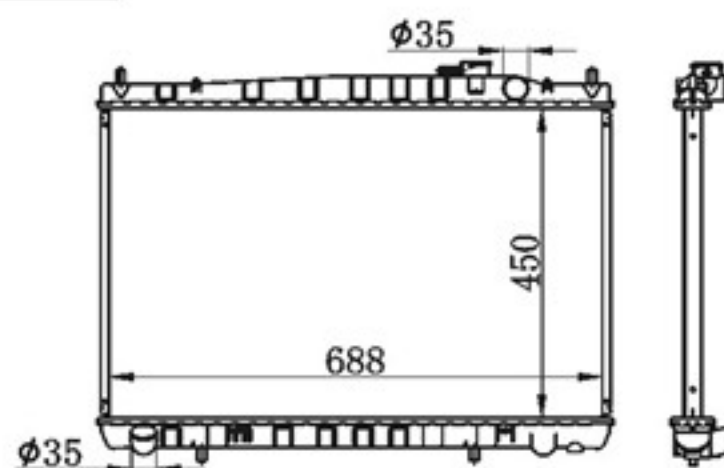

BY-32060

MODELS : CIMA' 98-00 SY33 MT
CORE SIZE : 450×688
TANK SIZE : 47/57×713
CARTON: 760*120*660

P A : 16/26/32
DPI :
OEM : 21410-6P100
NISSENS: