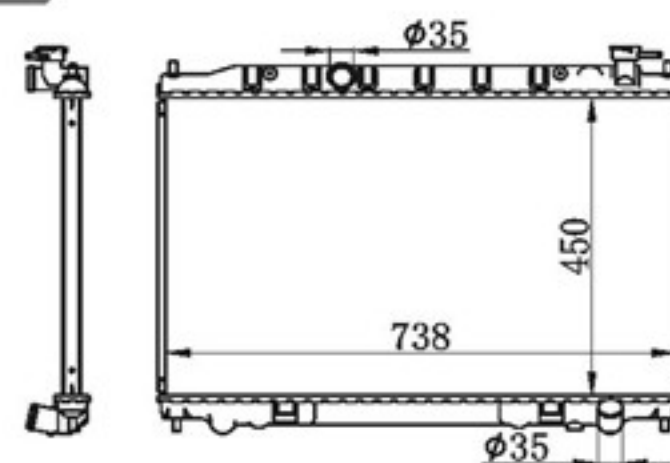

BY-32126

MODELS : MURANO (04-) MT P A : 16/26/32
CORE SIZE : 450×738 DPI :
TANK SIZE : 48/48×757 OEM :
CARTON: 820*120*650 NISSENS: