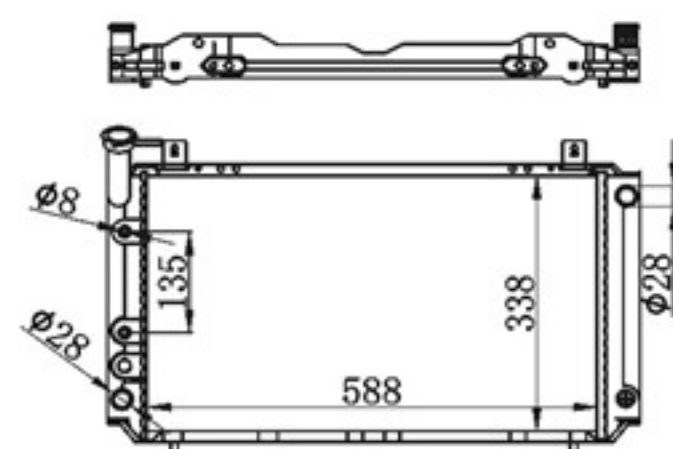

BY-32234

MODELS : SUNNY /SENTRA FNB12' 87-90 AT P A : 16/22/26/32
CORE SIZE : 588×338 DPI :
TANK SIZE : 52/52×364 OEM : 21460-77A00
CARTON : 765*145*505 NISSENS :