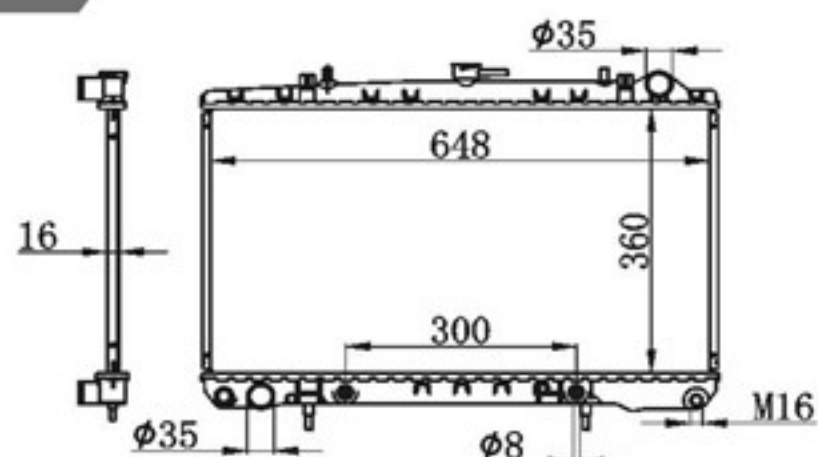

BY-32127

MODELS : CEFIRO INFINITI 88-95 AT P A : 16
 CORE SIZE : 360×648 DPI :
 TANK SIZE : 36/46×669 OEM :
 CARTON: 730*120*550 NISSENS:

BY-32128

MODELS : CEFIRO INFINITI 88-95 AT P A : 26/32
 CORE SIZE : 360×648 DPI :
 TANK SIZE : 46/46×669 OEM :
 CARTON: 730*120*550 NISSENS: