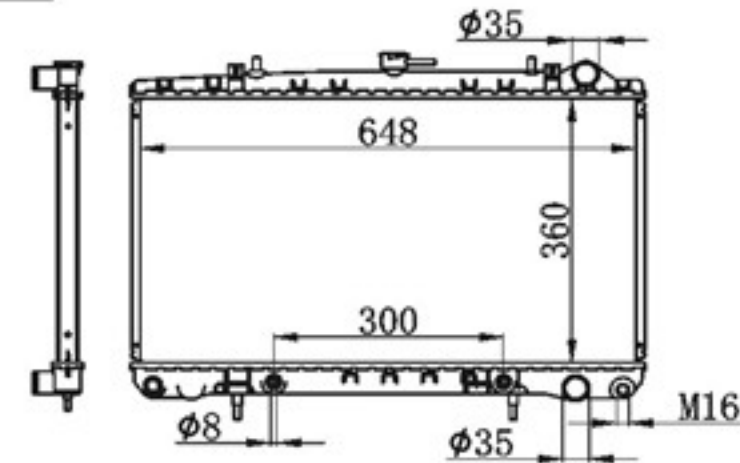

BY-32142

MODELS : NISSAN 240SX' 91-94 AT P A : 26/32
CORE SIZE : 360×648 DPI :
TANK SIZE : 46/46×669 OEM : 21460-38F00
CARTON: 730*120*550 NISSENS: