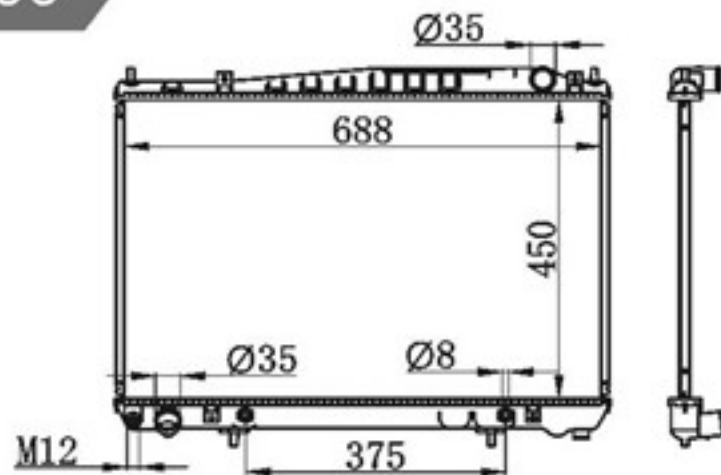

BY-32183

MODELS : CIMA GF50' 01-03 AT P A : 16/22/26/32
CORE SIZE : 450×688 DPI : 2426-PA16
TANK SIZE : 47/47×713 OEM : 21460-AR000
CARTON: 760*120*660 NISSENS: