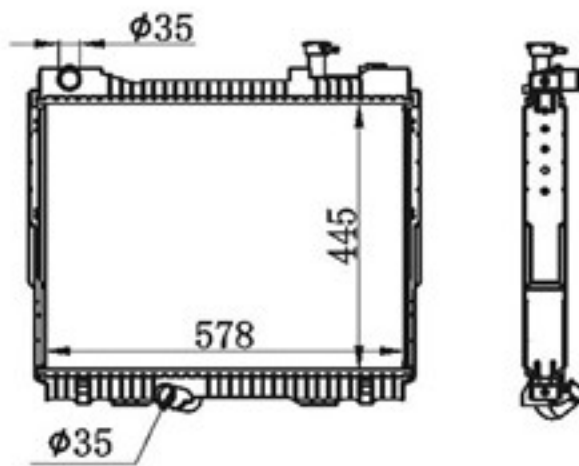

BY-32379

MODELS : CABSTAR TWNMAKE 07-09 MT
CORE SIZE : 445×578
TANK SIZE : 57.5/57.5×600.8
CARTON:

P A : 40
DPI :
OEM : 21400-MC10A
NISSENS: