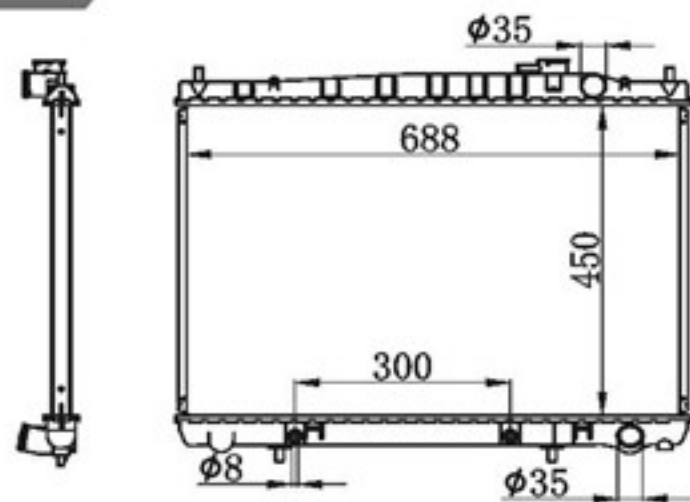

BY-32109

MODELS : CEDRIC/GLORIA/LEOPARD 95- AT P A : 16/22/26/32
CORE SIZE : 450×688 DPI :
TANK SIZE : 47/47×713 OEM : 21460-4P000
CARTON: 760*120*640 NISSENS: