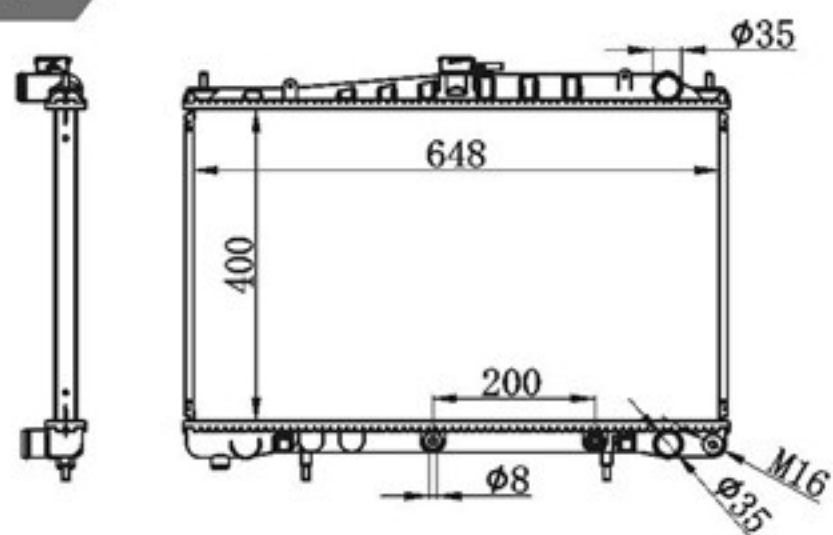

BY-32217

MODELS : LAUREL GT-R GC34 AT P A : 16/22/26/32
CORE SIZE : 400×648 DPI :
TANK SIZE : 46/46×669 OEM : 21450-75T10/18U00
CARTON: 730*120*595 NISSENS: