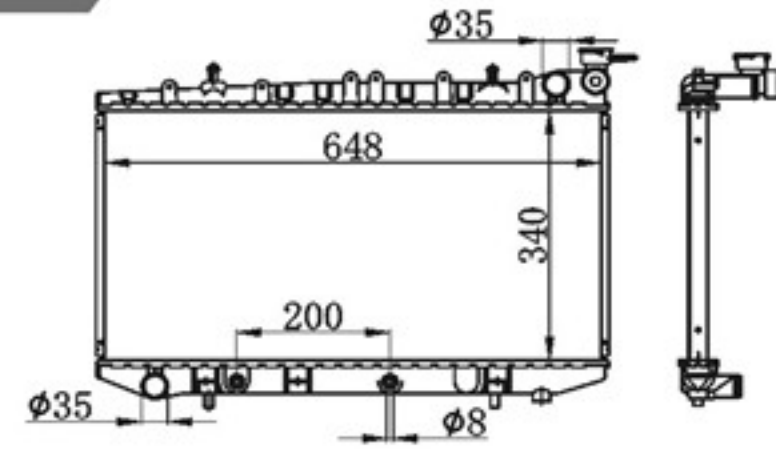

BY-32024

MODELS : PRIMERA P10' 91-93 AT
CORE SIZE : 340×648
TANK SIZE : 46/46×669
CARTON: 750*110*540

P A : 26/32
DPI :
OEM : 21460-64J00
NISSENS: 62971