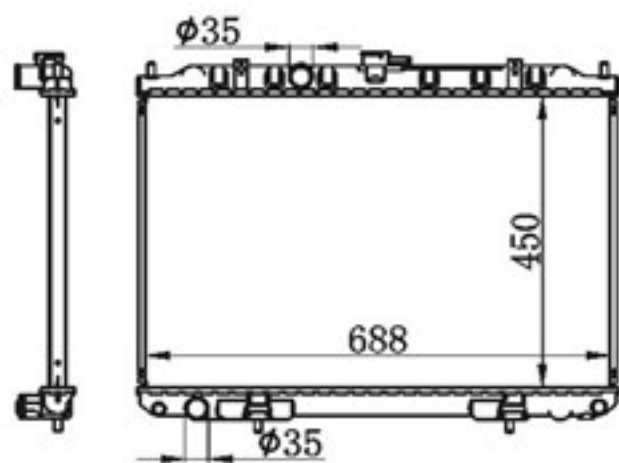

BY-32341

MODELS : X-TRAIL' 01 AT
CORE SIZE : 450×688
TANK SIZE : 47/47×713
CARTON: 775*120*650

P A : 16/22/26/32
DPI :
OEM : 21410-8H900
NISSENS: 68705A