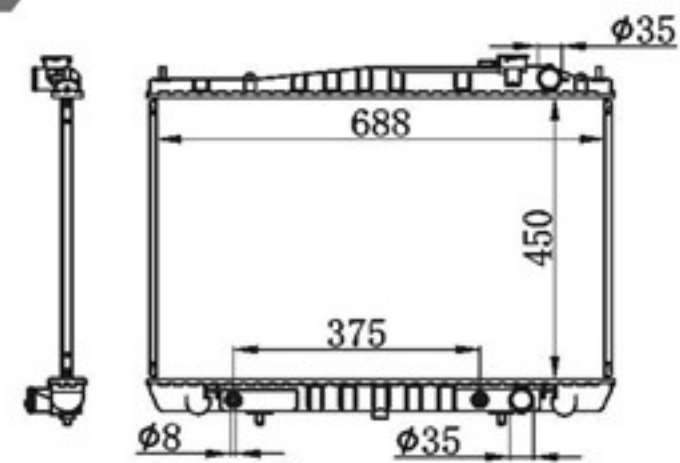

BY-32171

MODELS : BLUEBIRD/STANZA/AXXESS' 04-09 AT
 CORE SIZE : 380×598
 TANK SIZE : 46/46×624
 CARTON: 685*135*580

P A : 26
 DPI :
 OEM : 21460-ED000
 NISSENS:

BY-32172

MODELS : NISSAN XTERRA' 01-02 AT
 CORE SIZE : 450×688
 TANK SIZE : 47/57×713
 CARTON: 775*120*655