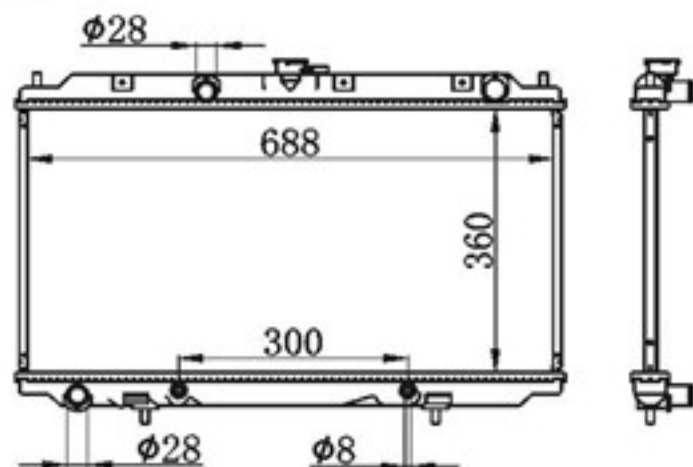

BY-32303

MODELS : ALMERA II NI16 01 AT
CORE SIZE : 360×688
TANK SIZE : 49/49×717
CARTON: 770*110*550

P A : 16/26/32
DPI :
OEM : 21460-BM700
NISSENS: 64345A