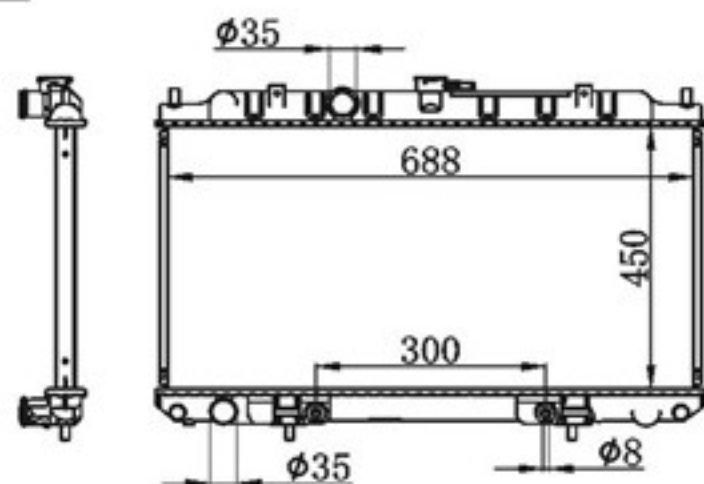

BY-32277

MODELS : X-TRAIL 00-03 AT P A : 16/22/26/32
CORE SIZE : 450×688 DPI :
TANK SIZE : 47/47×713 OEM : 21460-8H303
CARTON: NISSENS: