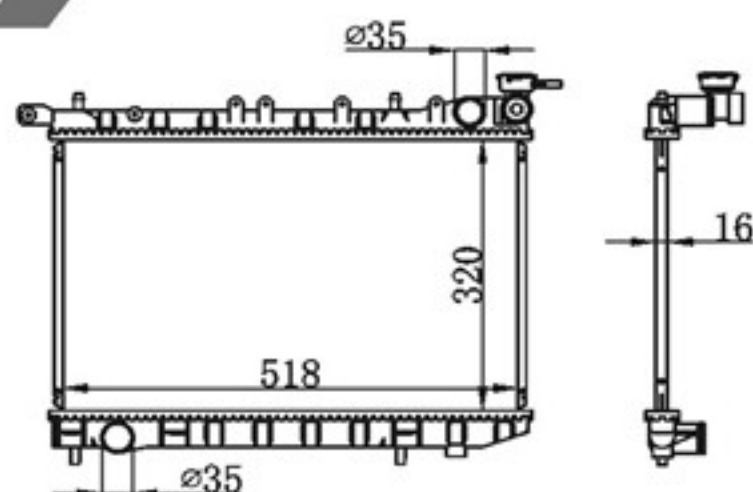

BY-32427

MODELS : ALMERA (N15) 1.4i 16V 95- MT P A : 16
CORE SIZE : 320×518 DPI :
TANK SIZE : 35.5/35.5×547 OEM : 21410-0M000/0M100
CARTON: 617*111*464 NISSENS: 62974