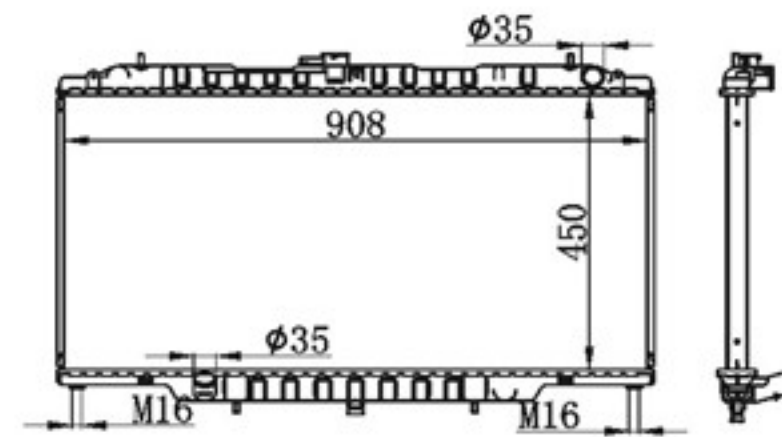

BY-32138

MODELS : SAFARI WYY61 97-98 MT P A : 26/32/36
CORE SIZE : 450×908 DPI :
TANK SIZE : 51/57×931 OEM : 21410-VB200
CARTON: 995*150*655 NISSENS: