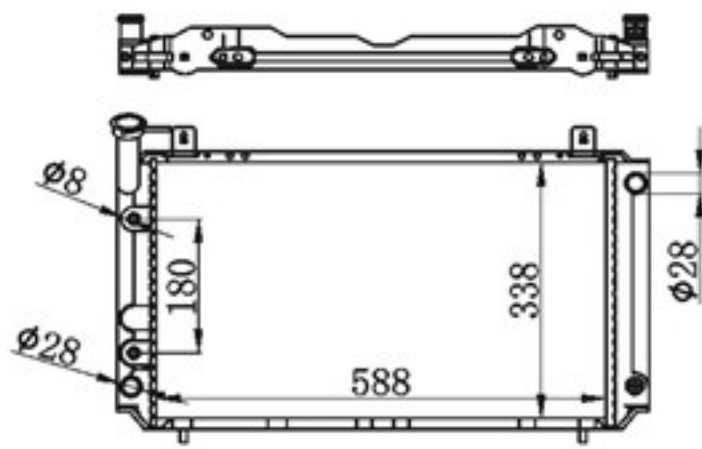

BY-32233

MODELS : SUNNY/SENTRA FNB12' 87-90 AT P A : 16/22/26/32
CORE SIZE : 588×338 DPI : 788/1261-PA26
TANK SIZE : 52/52×364 OEM : 21460-83A00
CARTON : 765*145*505 NISSENS :