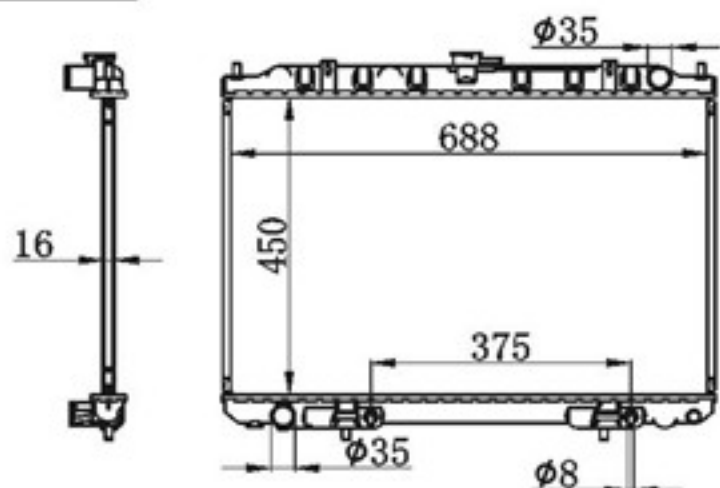

BY-32121

MODELS : BASSARA GF-JNU30 99-00 AT P A : 16
CORE SIZE : 450×688 DPI :
TANK SIZE : 36/47×713 OEM : 21460-5V570
CARTON: 775*120*650 NISSENS: