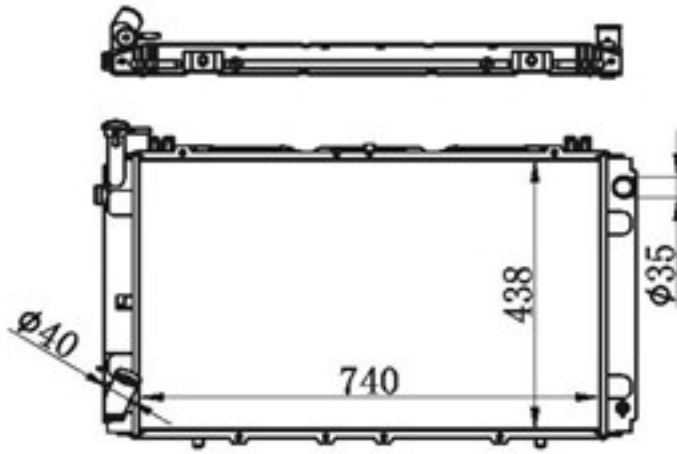

MODELS : PATROL GQ DIESEL' 88-97 MT
CORE SIZE : 740×438
TANK SIZE : 51/51×470
CARTON: 930*150*630

P A : 26/32/36
DPI :
OEM : 21410-1Y105
NISSENS:

BY-32258

MODELS : PATROL GQ DIESEL' 88-97 AT
CORE SIZE : 740×438
TANK SIZE : 51/51×470
CARTON: 930*150*630