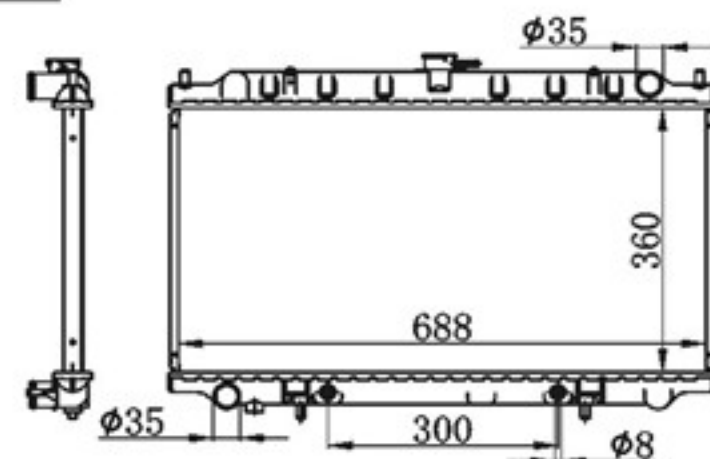

BY-32008

MODELS : BLUEBIRD U14' 98-00 AT
CORE SIZE : 360×688
TANK SIZE : 47/47×713
CARTON: 775*120*555

P A : 22/26/32
DPI :
OEM : 21460-4J600
NISSENS: