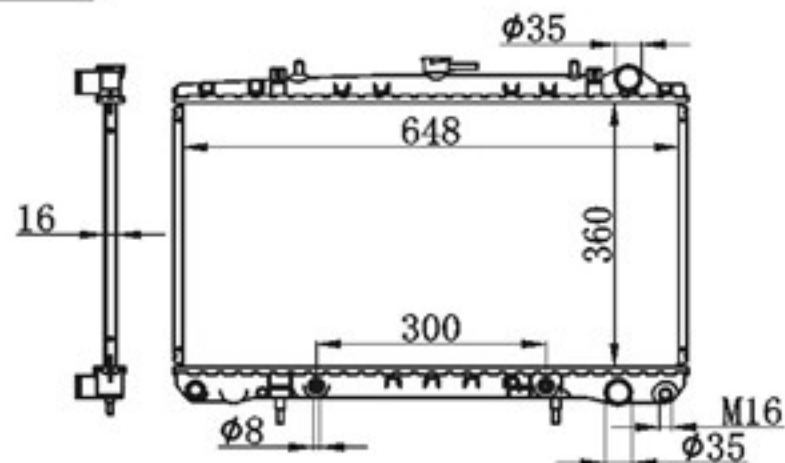

BY-32141

MODELS : NISSAN 240SX' 91-94 AT P A : 16
CORE SIZE : 360×648 DPI : 1276
TANK SIZE : 36/46×669 OEM : 21460-38F00
CARTON: 730*120*550 NISSENS: