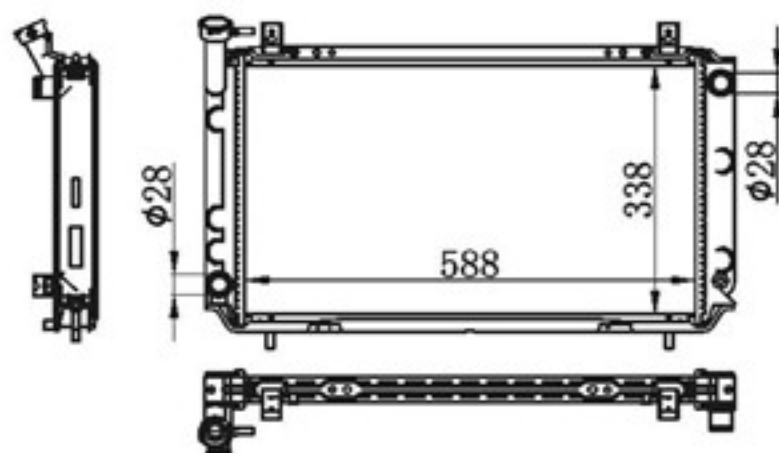

BY-32187

MODELS : SUNNY' B12 87-90 MT
CORE SIZE : 588×338
TANK SIZE : 52/52×364
CARTON: 765*145*505

P A : 16/22/26/32
DPI : 1261-PA26
OEM : 21410-83A00
NISSENS: 62423