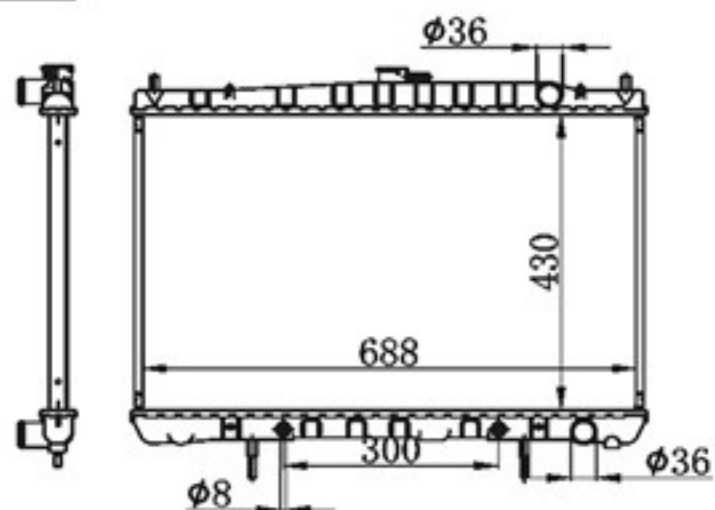

BY-32057

MODELS : CEDRIC' 93-96 SY32 AT
CORE SIZE : 430×688
TANK SIZE : 47/47×713
CARTON: 780*120*640

P A : 16/22/26/32
DPI : 1561-PA26
OEM : 21450-10Y00
NISSENS: