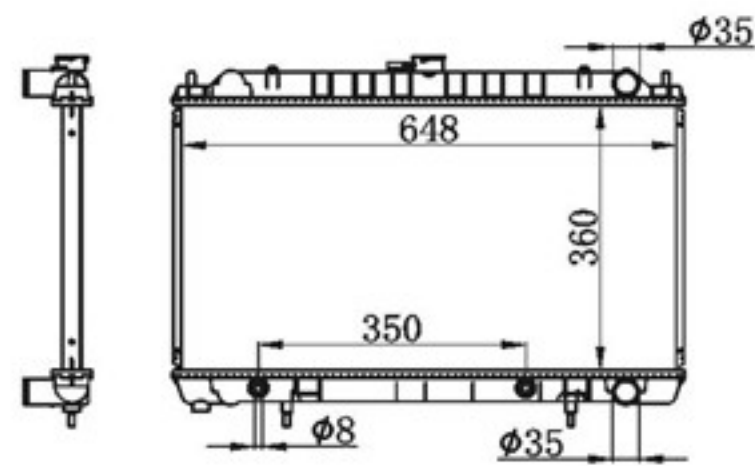

BY-32210

MODELS : 240SX 95-98 AT
CORE SIZE : 360×648
TANK SIZE : 46/46×669
CARTON: 710*120*560

P A : 16/22/26/32
DPI : 1751-PA26
OEM : 21450-70F00
NISSENS: