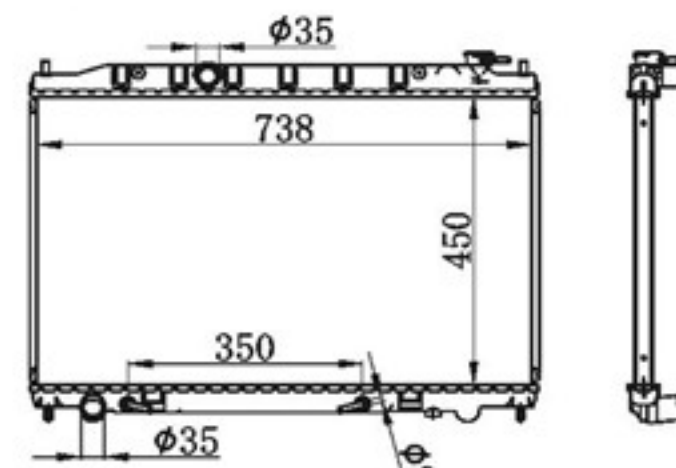

BY-32200

MODELS : PRESAGE U31 '04 AT
CORE SIZE : 450×738
TANK SIZE : 48/48×757
CARTON: 820*120*650

P A : 16/26/32
DPI :
OEM : 21460-CN000
NISSENS: