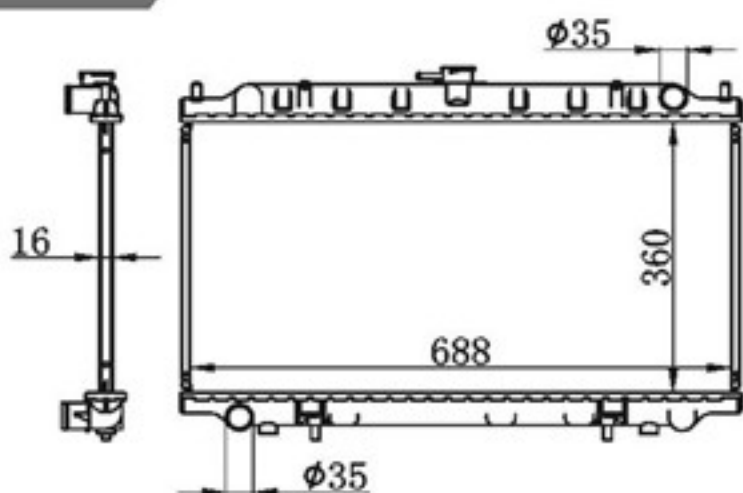

BY-32253

MODELS : INFINITI G20 99-02 MT
CORE SIZE : 360×688
TANK SIZE : 36/47×713
CARTON: 775*120*555

P A : 16
DPI :
OEM : 21410-3J100
NISSENS: