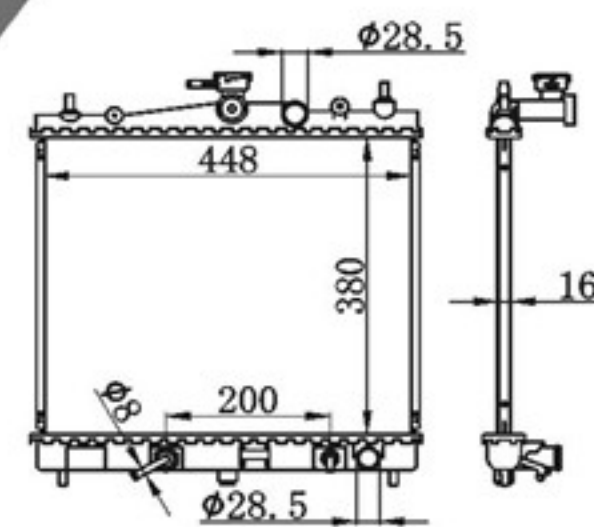

BY-32262

MODELS : CUBE K12 04-05 AT
CORE SIZE : 380×448
TANK SIZE : 36/47×470
CARTON: 530*140*590

P A : 16
DPI :
OEM : 21460-AX000
NISSENS: