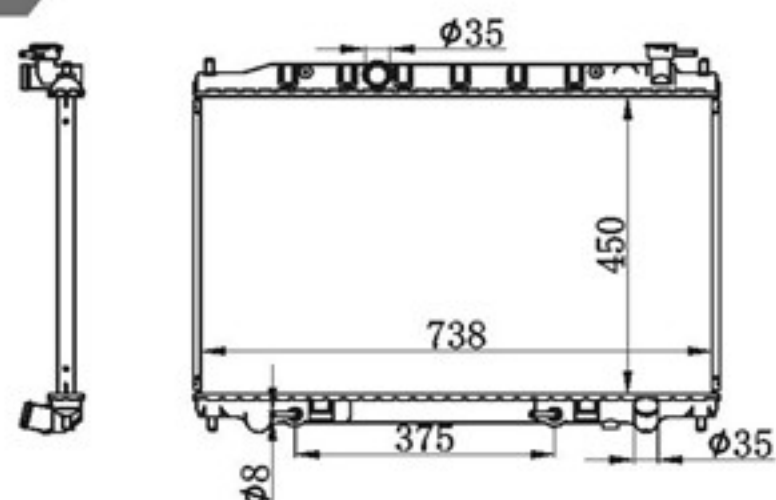

BY-32125

MODELS : MURANO (04-) AT P A : 16/26/32
CORE SIZE : 450×738 DPI : 2578-PA26
TANK SIZE : 48/48×757 OEM : 21460-CA010
CARTON: 820*120*650 NISSENS: 68712