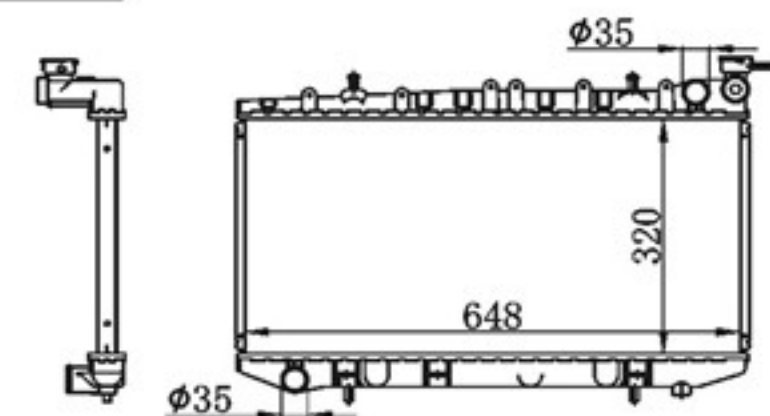

BY-32022

MODELS : SUNNY HB14' 90-94 MT
CORE SIZE : 320×648
TANK SIZE : 46/46×669
CARTON: 750*140*520

P A : 26/32
DPI :
OEM : 21410-0M500/58Y00
NISSENS: 62961