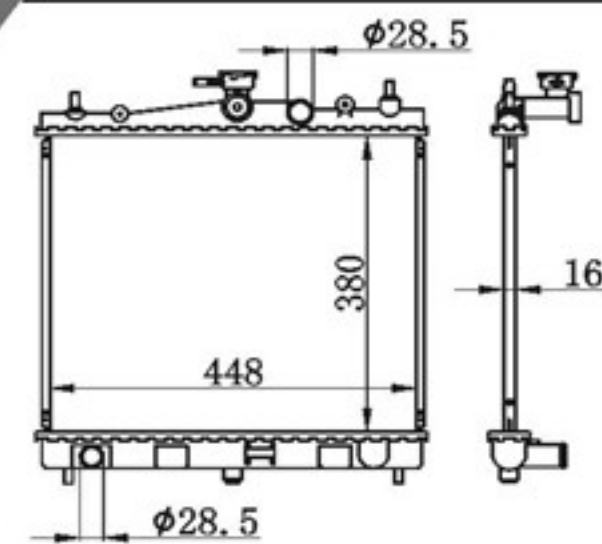

BY-32260

MODELS : MICRA K12 02- MT
CORE SIZE : 380×448
TANK SIZE : 36/47×470
CARTON: 530*140*590

P A : 16
DPI :
OEM : 21410-AX600
NISSENS: 62902A