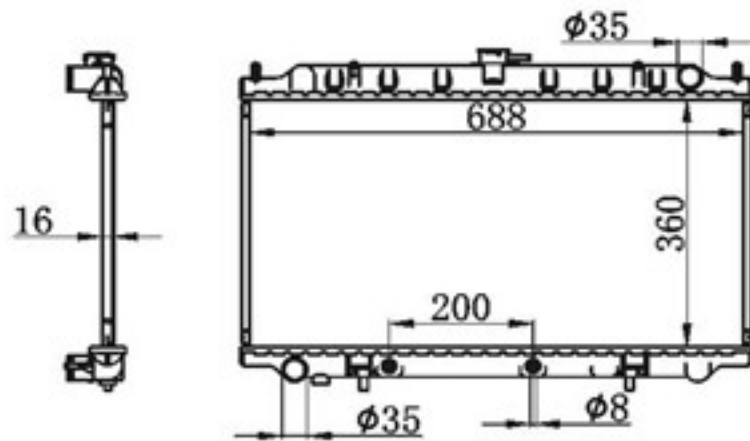

BY-32083

MODELS : BLUEBIRD/STANZA' 95-98 AT
CORE SIZE : 360×688
TANK SIZE : 36/47×713
CARTON: 775*120*555

P A : 16
DPI :
OEM :
NISSENS: