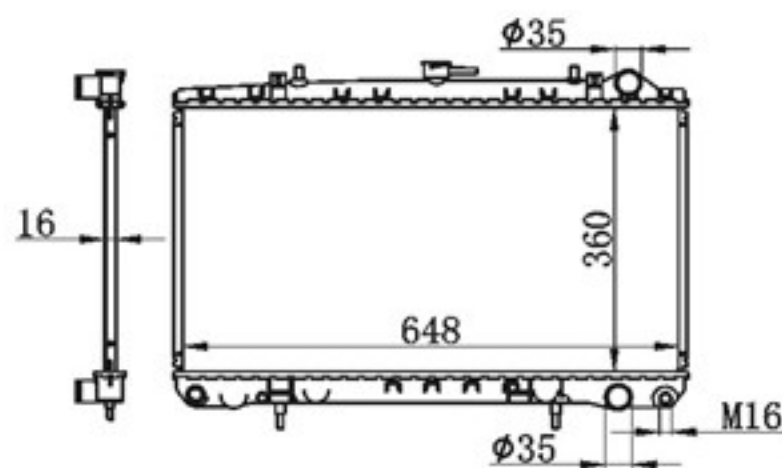

BY-32143

MODELS : NISSAN 240SX' 91-94 MT P A : 16
CORE SIZE : 360×648 DPI :
TANK SIZE : 36/46×669 OEM :
CARTON: 730*120*550 NISSENS: