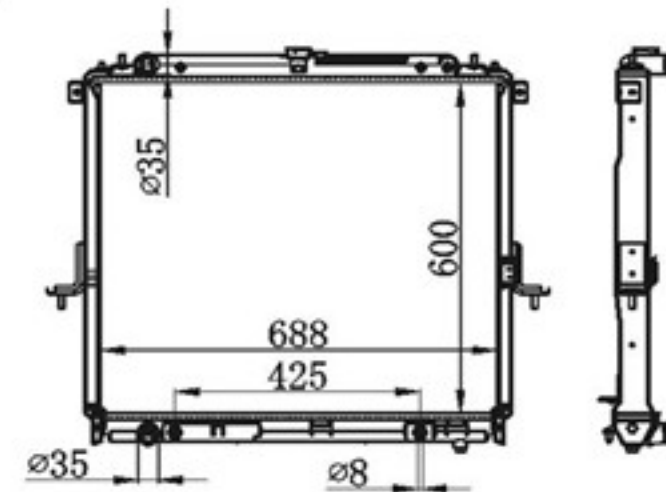

BY-32266

MODELS : NAVARA' 05 AT
CORE SIZE : 600×688
TANK SIZE : 47/47×713
CARTON: 870*125*729

P A : 16/22/26/32
DPI :
OEM :
NISSENS: