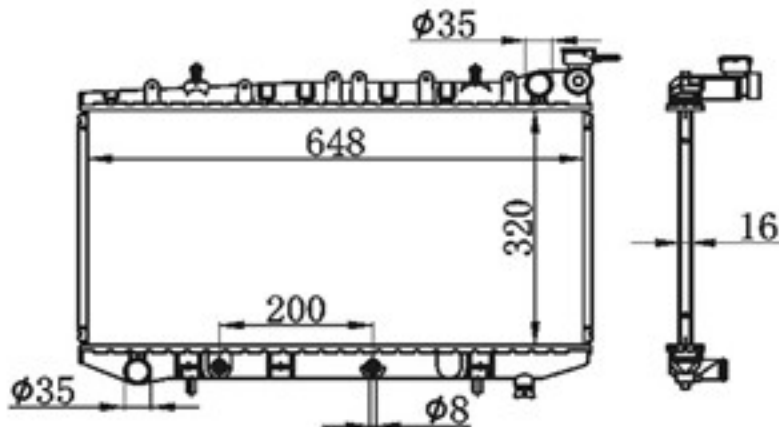

BY-32019

MODELS : SUNNY/SENTRA HB13' 90-94 AT
CORE SIZE : 320×648
TANK SIZE : 36/46×669
CARTON: 750*140*520

P A : 16
DPI :
OEM : 21460-58Y00/59Y00
NISSENS: 62967