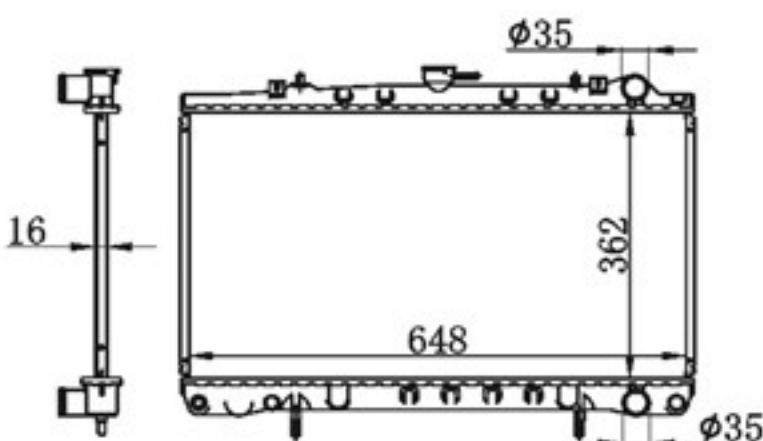

BY-32013

MODELS : BLUEBIRD 240SX 89-94 MT
CORE SIZE : 362×648
TANK SIZE : 36/46×669
CARTON: 730*120*555
P A : 16
DPI : 45
OEM : 21460-35F00
NISSENS: