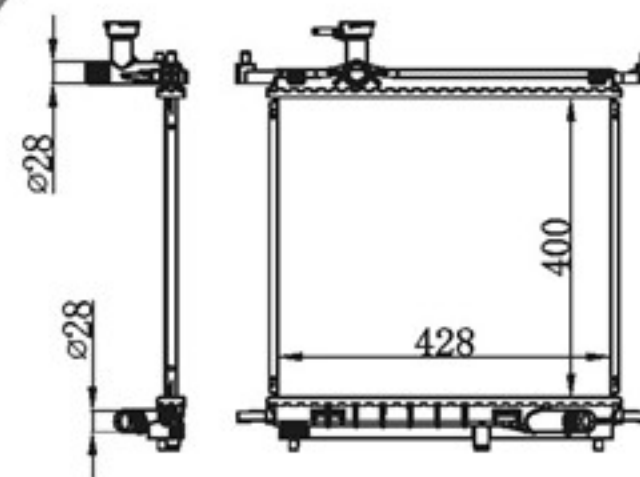

BY-32426

MODELS : MICRA/MARCH (K13) 1.2 i 12V 10- MT P A : 16
CORE SIZE : 400×428 DPI :
TANK SIZE : 35/35×450 OEM : 214101HC1A
CARTON: 571*130*536 NISSENS: 68770