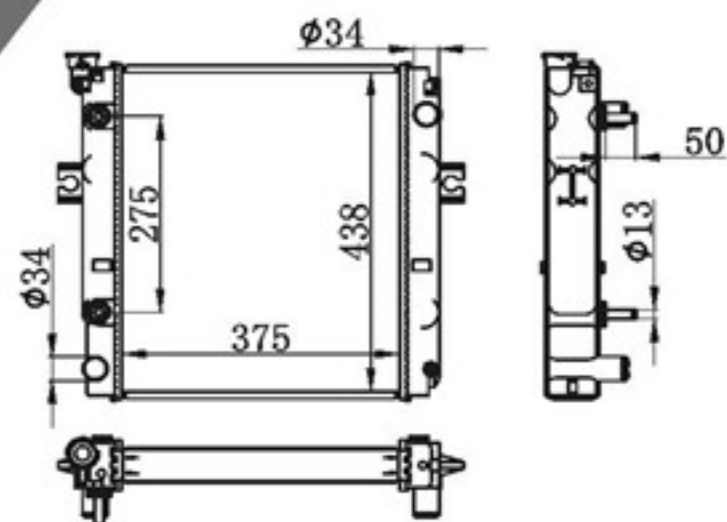

BY-32367

MODELS : NISSAN FORKLIFT 1.8 AT
CORE SIZE : 375×438
TANK SIZE : 68/68×465
CARTON: 560*150*550

P A : 32/48
DPI :
OEM :
NISSENS: