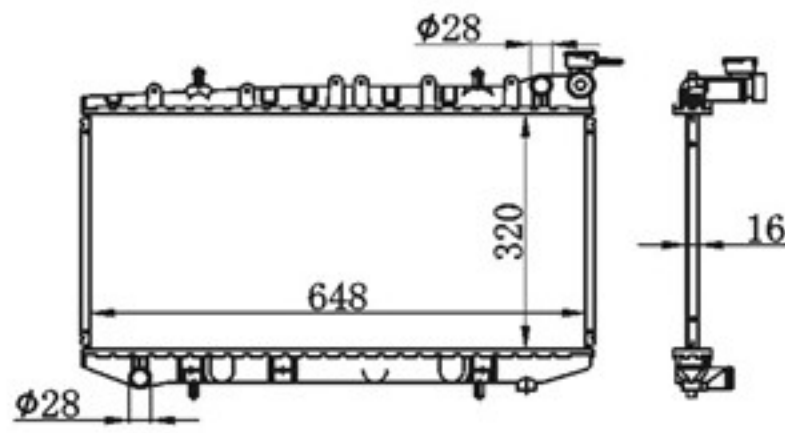

BY-32017

MODELS : SUNNY B13' 91-93 MT
CORE SIZE : 320×648
TANK SIZE : 36/46×669
CARTON: 750*140*520

P A : 16
DPI :
OEM : 21410-62Y00/62Y01
NISSENS: 62952