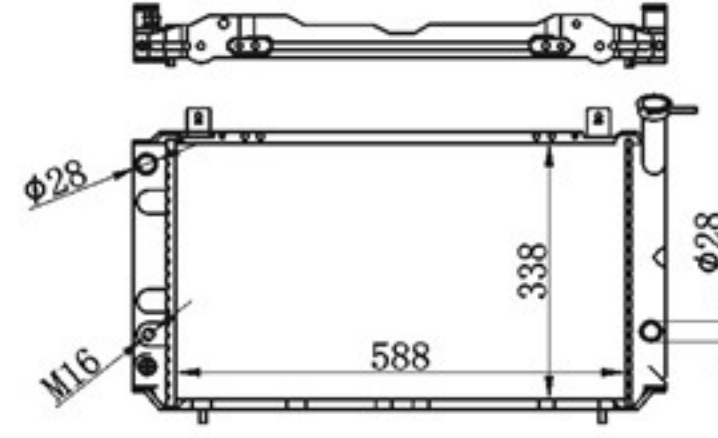

BY-32236

MODELS : SUNNY/SENTRA HB12' 85-90 MT P A : 16/22/26/32
CORE SIZE : 588×338 DPI :
TANK SIZE : 52/52×364 OEM :
CARTON : 805*145*505 NISSENS :