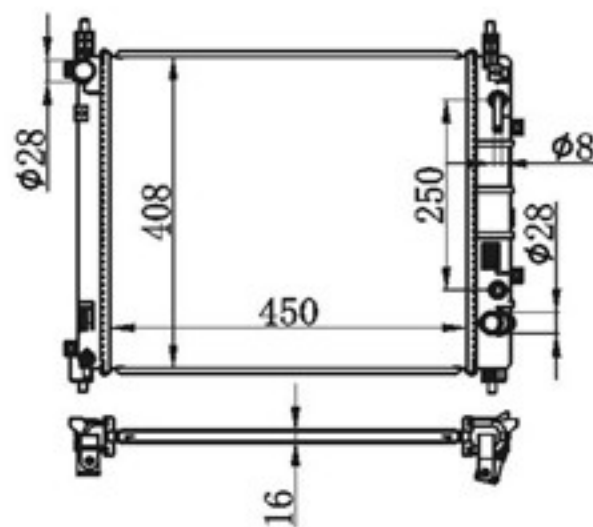

BY-32347

MODELS : N17 CVT 2011- AT
CORE SIZE : 450×408
TANK SIZE : 49.3/49.3×417
CARTON: 540*130*620

P A : 16
DPI :
OEM : 214103AA2A-B211
NISSENS: