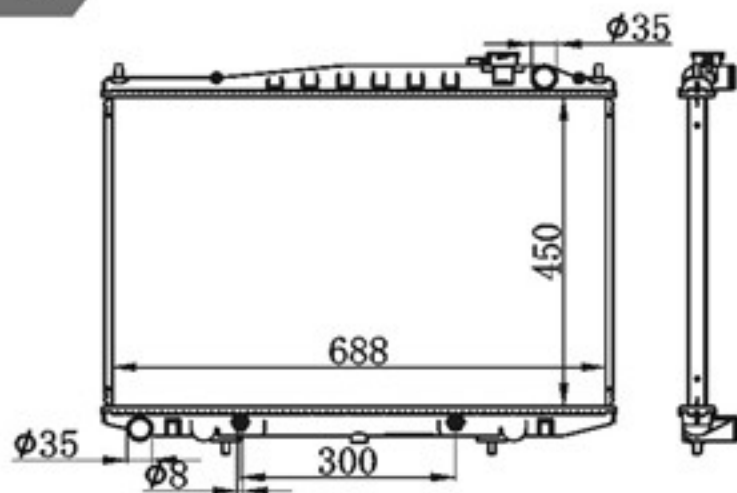

BY-32075

MODELS : D22A AT P A : 16/22/26/32
CORE SIZE : 450×688 DPI :
TANK SIZE : 47/47×713 OEM :
CARTON: 775*120*650 NISSENS: