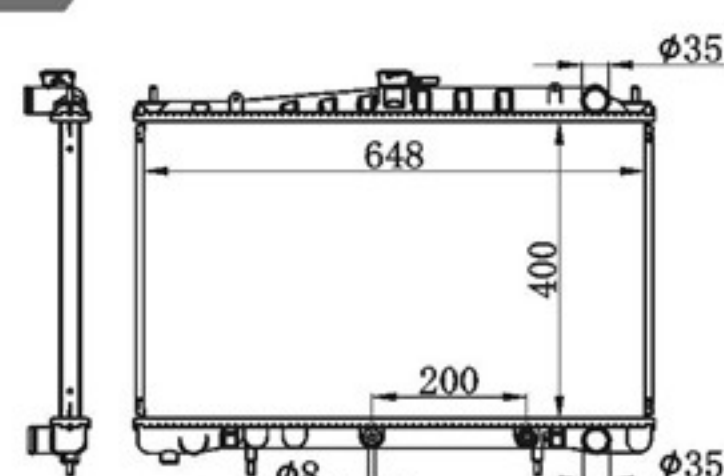

BY-32220

MODELS : LAUREL HC34' 93-94 AT P A : 16/22/26/32
CORE SIZE : 400×648 DPI :
TANK SIZE : 46/46×669 OEM : 21450/60-70T00
CARTON: 730*120*595 NISSENS: