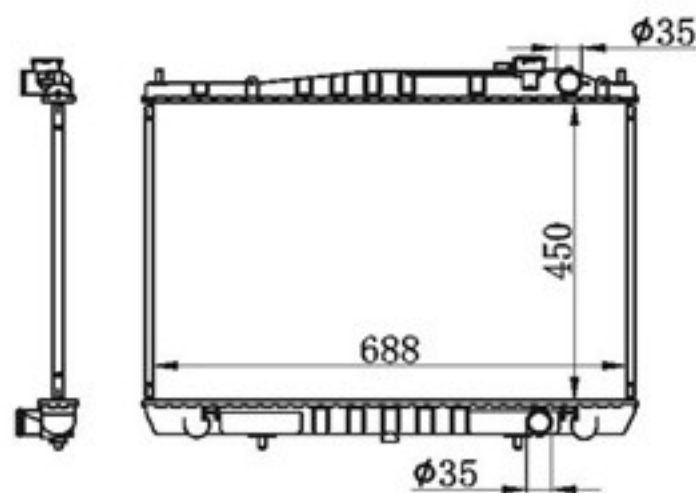

BY-32173

MODELS : NISSAN XTERRA' 01-02 MT
CORE SIZE : 450×688
TANK SIZE : 47/57×713
CARTON: 775*120*655

P A : 16/26/32
DPI :
OEM : 21460-4S100
NISSENS: