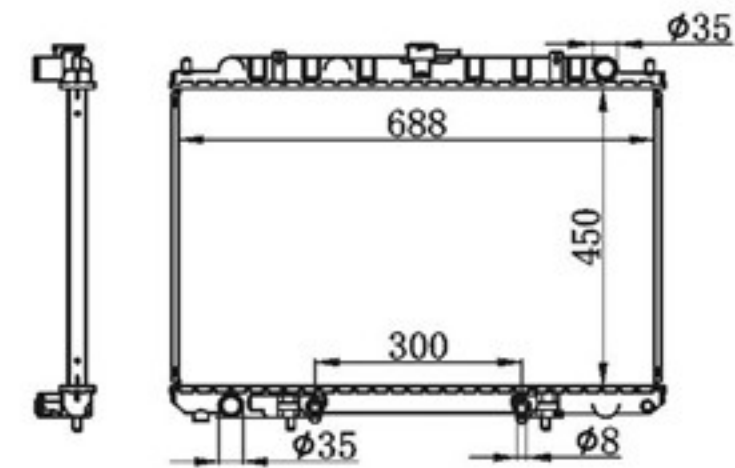

BY-32150

MODELS : RNESSA 00-01 AT
CORE SIZE : 450×688
TANK SIZE : 47/47×713
CARTON: 775*120*650

P A : 16/22/26/32
DPI :
OEM : 21460-5V203/8H603
NISSENS: