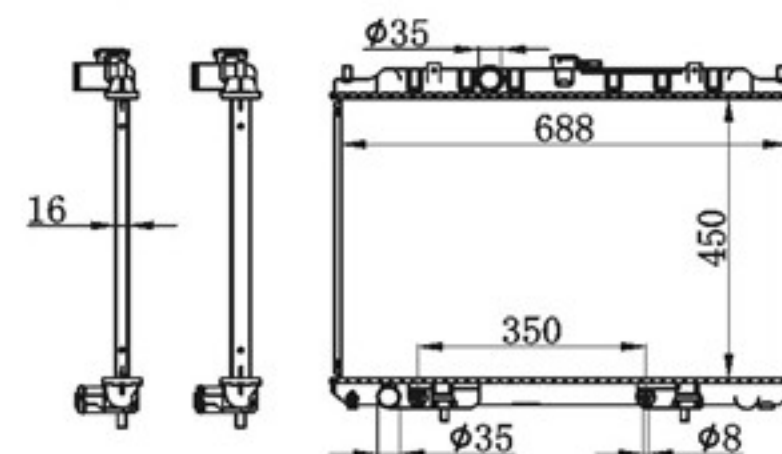

BY-32232

MODELS : XTRAIL NT' 01-03 AT
CORE SIZE : 450×688
TANK SIZE : 36/47×713
TANK SIZE : 47/47×713
CARTON: 775*120*650

P A : 16/22/26/32
DPI :
OEM : 21460-8H303/9H300
NISSENS: