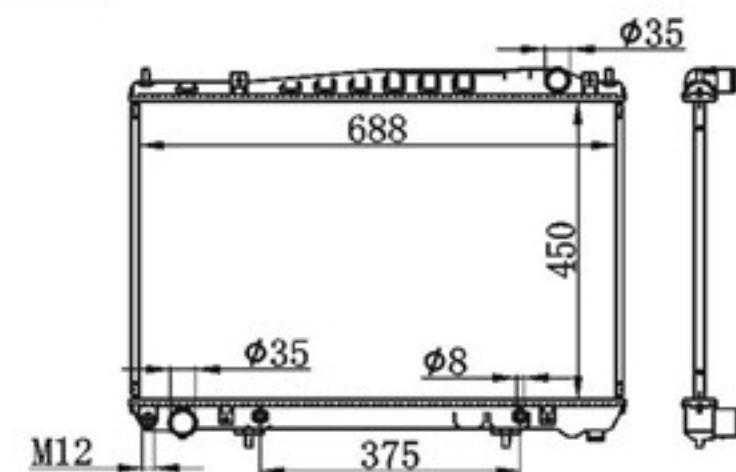

BY-32184

MODELS : INFINITI CIMA 01-03 AT P A : 16/22/26/32
CORE SIZE : 450×688 DPI :
TANK SIZE : 47/47×713 OEM :
CARTON: 760*120*660 NISSENS: