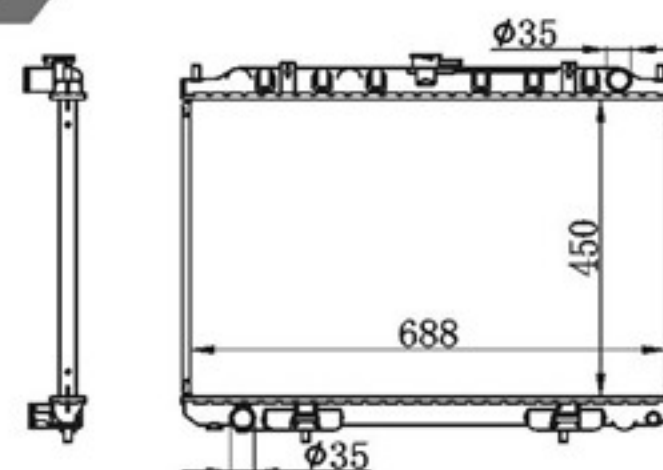

BY-32124

MODELS : BASSARA GF-JNU30 99-00 MT P A : 22/26/32
CORE SIZE : 450×688 DPI :
TANK SIZE : 47/47×713 OEM :
CARTON: 775*120*650 NISSENS: