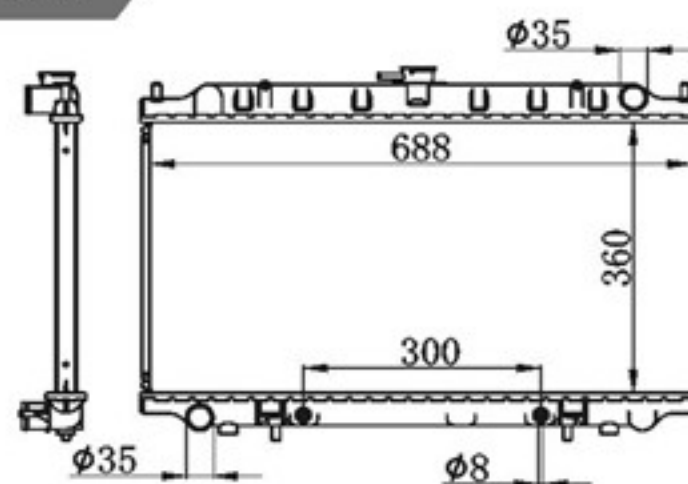

BY-32252

MODELS : INFINITI G20 99-02 AT
CORE SIZE : 360×688
TANK SIZE : 47/47×713
CARTON: 775*120*555

P A : 22/26/32
DPI :
OEM : 21460-4J600
NISSENS: