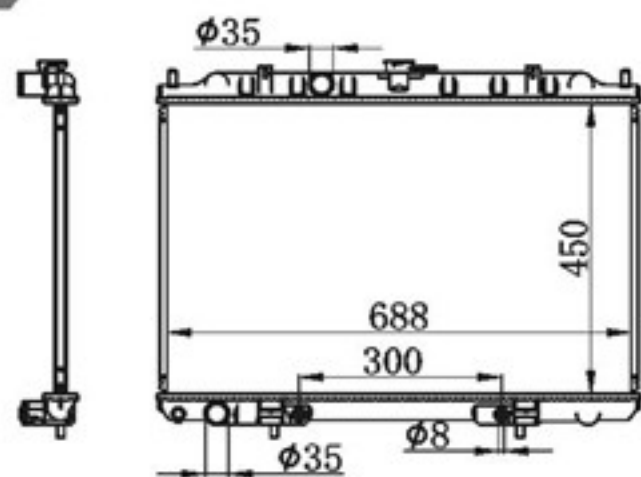

BY-32389

MODELS : XTRAIL NT 01-03 AT P A : 16/22/26/32
CORE SIZE : 450×688 DPI :
TANK SIZE : 47/47×713 OEM :
CARTON: 770*120*650 NISSENS: