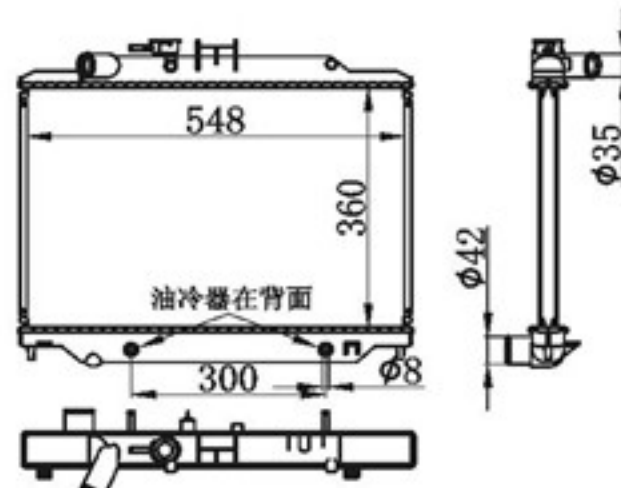

BY-32375

MODELS : URVAN' 06- AT
CORE SIZE : 360×548
TANK SIZE : 52/52×569
CARTON: 635*170*550
P A : 26/32/36
DPI :
OEM :
NISSENS: