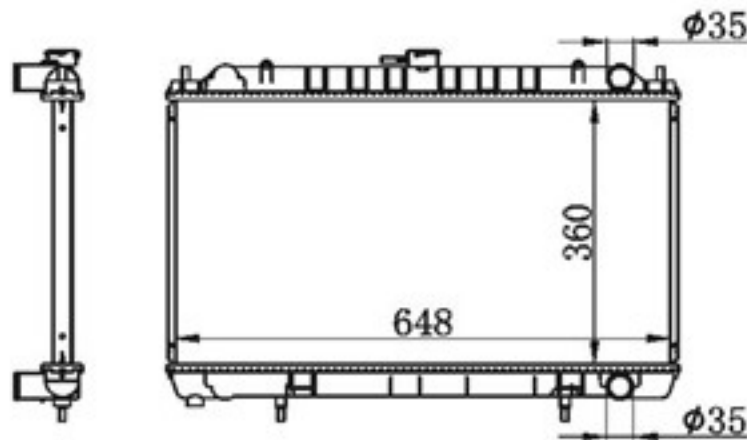

BY-32211

MODELS : 240SX 95-98 MT
CORE SIZE : 360×648
TANK SIZE : 46/46×669
CARTON: 710*120*560

P A : 16/22/26/32
DPI :
OEM : 21460-70F00
NISSENS: