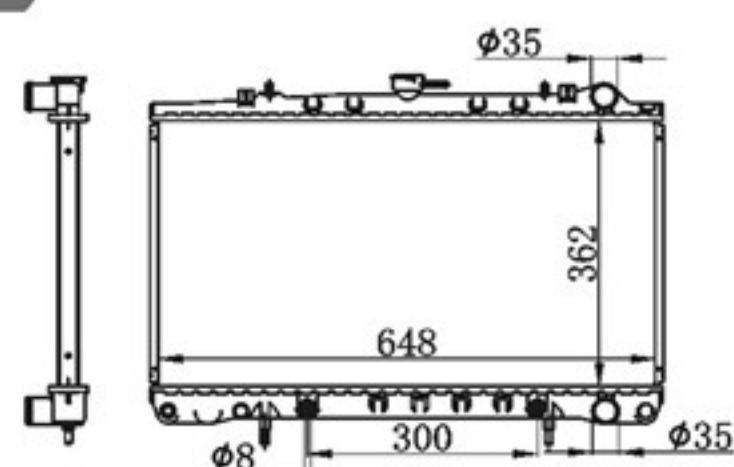

BY-32012

MODELS : BLUEBIRD 240SX 89-94 AT
CORE SIZE : 362×648
TANK SIZE : 46/46×669
CARTON: 730*120*555
P A : 26/32
DPI :
OEM : 21460-38F00
NISSENS: