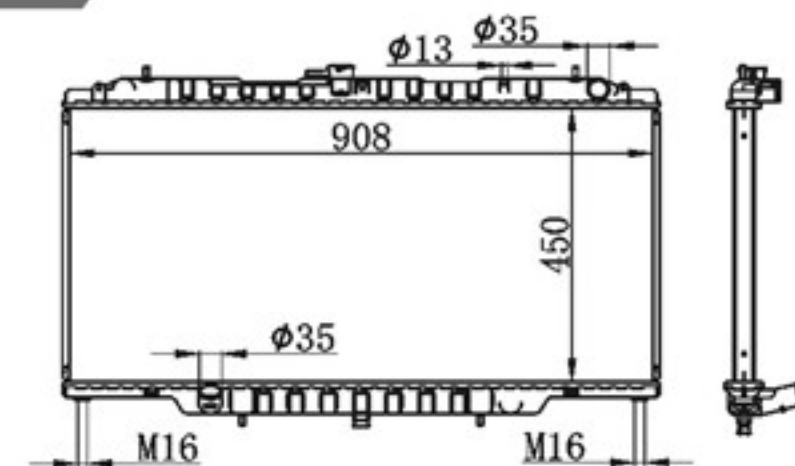

BY-32136

MODELS : SAFARI WYY61 MT   P A : 26/32/36
CORE SIZE : 450×908   DPI :
TANK SIZE : 51/57×931   OEM :
CARTON: 995*150*655   NISSENS: