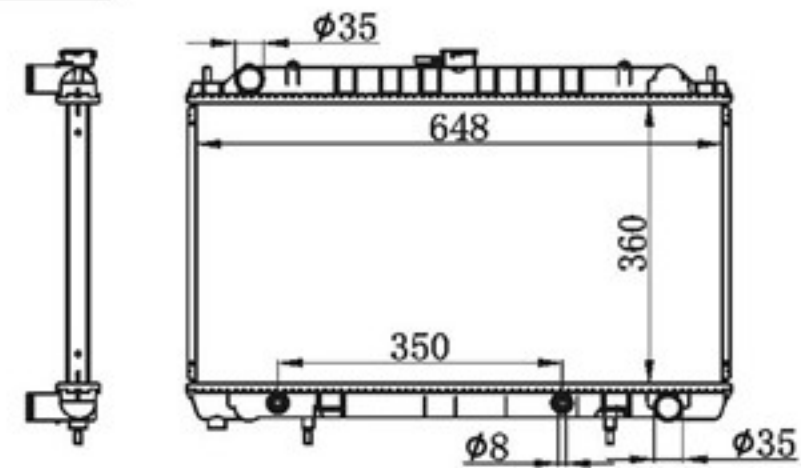

BY-32212

MODELS : 200SX/240SX 93-97 MT
CORE SIZE : 360×648
TANK SIZE : 46/46×669
CARTON: 710*120*560

P A : 16/22/26/32
DPI :
OEM : 21460/50-69F00/20
NISSENS: