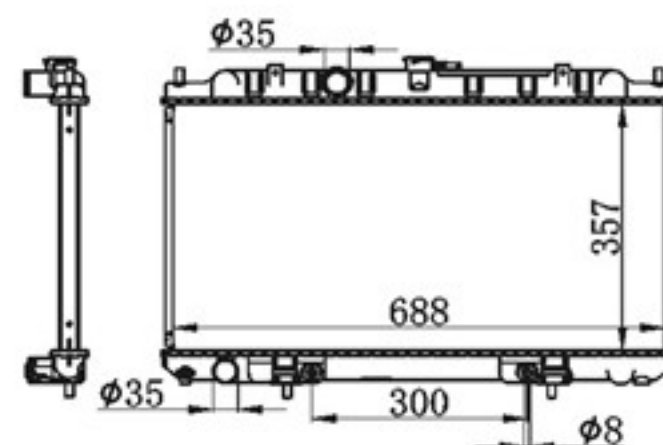

BY-32064

MODELS : SE-R '02 AT
CORE SIZE : 357×688
TANK SIZE : 47/47×713
CARTON: 775*120*560

P A : 16/22/26/32
DPI : 2469-PA26
OEM : 21460-4Z700
NISSENS: