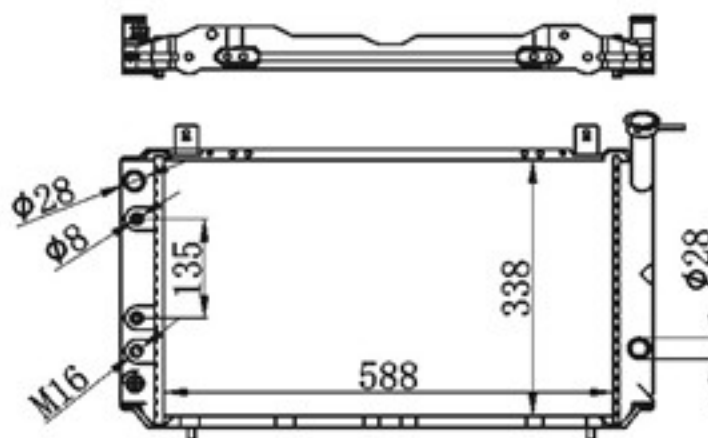

BY-32235

MODELS : SUNNY/SENTRA HB12' 85-90 AT P A : 16/22/26/32
CORE SIZE : 588×338 DPI :
TANK SIZE : 52/52×364 OEM : 21460-52A00/56A00
CARTON : 805*145*505 NISSENS : 62427