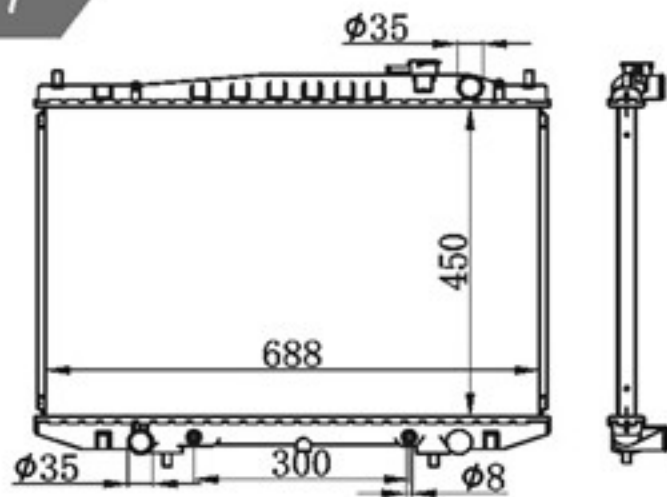

BY-32077

MODELS : DATSUN TRUCK 97-99 AT P A : 16/22/26/32
CORE SIZE : 450×688 DPI :
TANK SIZE : 47/47×713 OEM :
CARTON: 775*120*650 NISSENS: