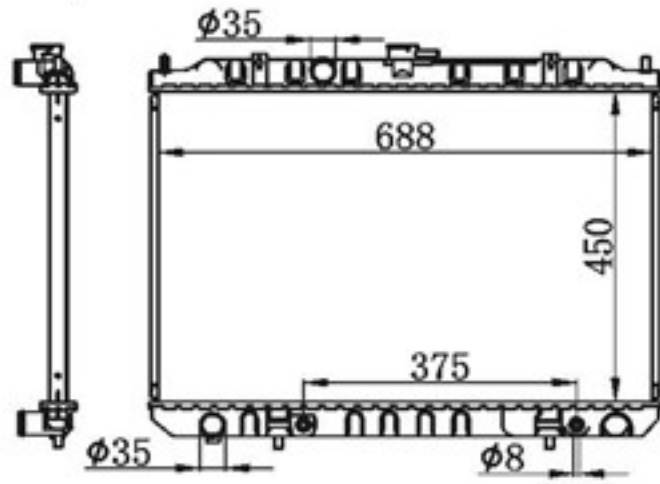

BY-32081

MODELS : BASSARA AT
CORE SIZE : 450×688
TANK SIZE : 47/47×713
CARTON: 760*130*660

P A : 16/22/26/32
DPI :
OEM :
NISSENS: