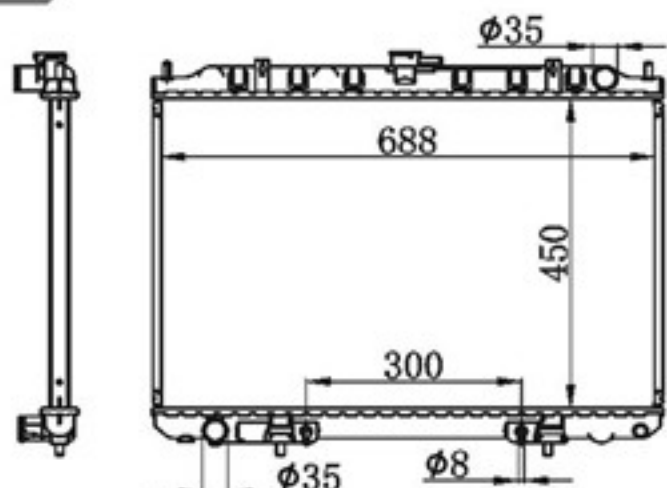

BY-32093

MODELS : RNESSA 00-01 AT
CORE SIZE : 450×688
TANK SIZE : 47/47×713
CARTON: 775*120*650

P A : 16/22/26/32
DPI :
OEM : 21460-5V203/703/WF123
NISSENS: