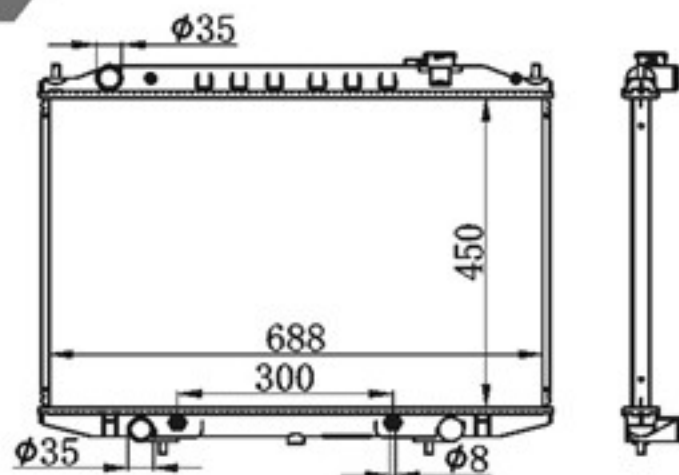

BY-32079

MODELS : DATSUN TRUCK 97-99 AT P A : 16/22/26/32
CORE SIZE : 450×688 DPI :
TANK SIZE : 47/47×713 OEM :
CARTON: 775*120*650 NISSENS: