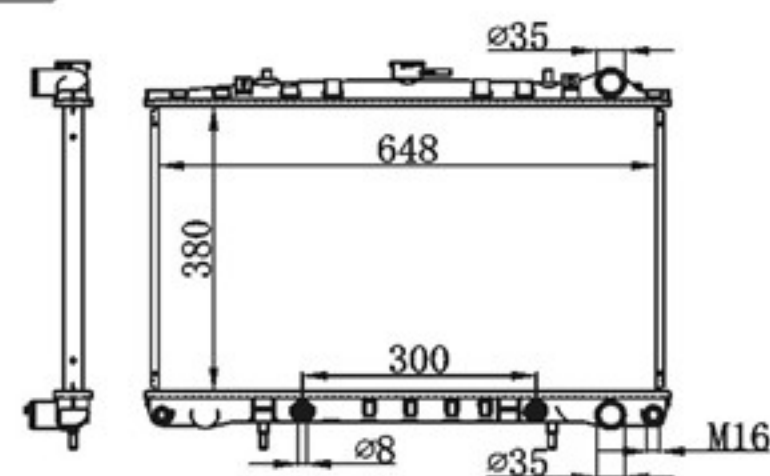

BY-32428

MODELS : SKYLINE R32 91-93 AT P A : 26/32
CORE SIZE : 380×648 DPI :
TANK SIZE : 46/46×669 OEM :
CARTON: 516*86*675 NISSENS: