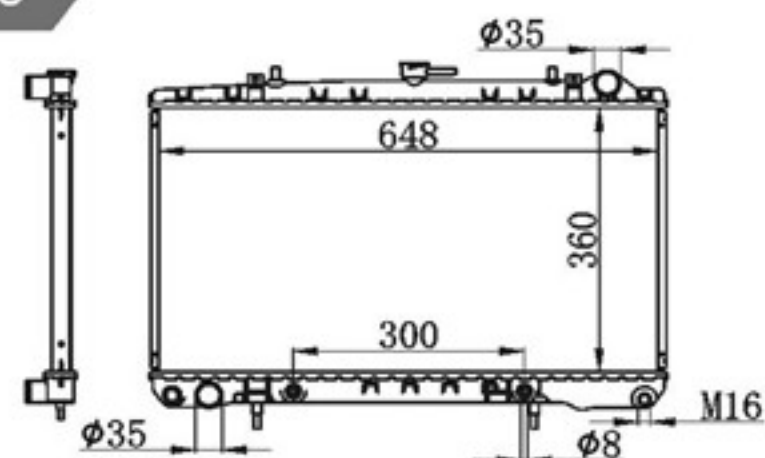

BY-32128

MODELS : CEFIRO INFINITI 88-95 AT P A : 26/32
CORE SIZE : 360×648 DPI :
TANK SIZE : 46/46×669 OEM :
CARTON: 730*120*550 NISSENS: