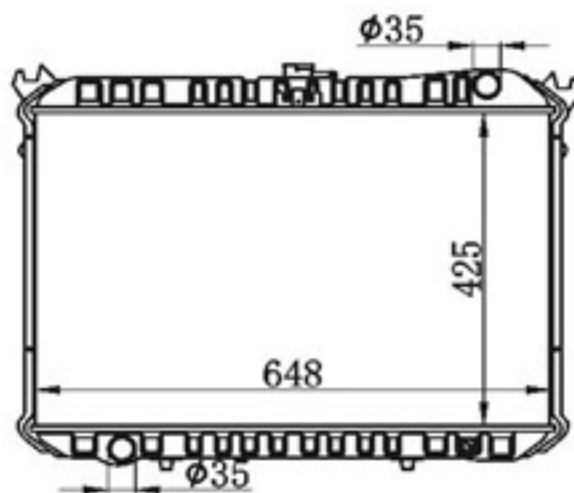

BY-32339

MODELS : NISSAN BIGM MT
CORE SIZE : 425×648
TANK SIZE : 51/51×660
CARTON:

B C : 16/32
DPI :
OEM :
NISSENS: