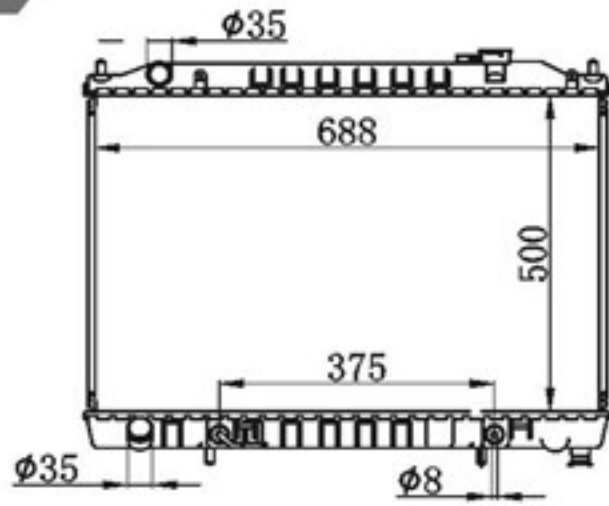

BY-32161

MODELS : AT
CORE SIZE : 500×688
TANK SIZE : 47/57×713
CARTON: 775*120*720

P A : 16/26/32
DPI :
OEM :
NISSENS: