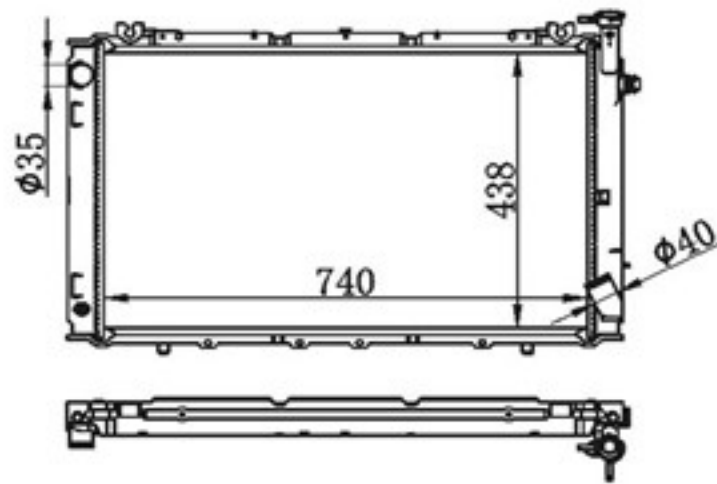

BY-32193

MODELS : PATROL Y60 MT
CORE SIZE : 740×438
TANK SIZE : 51/51×470
CARTON: 930*150*630

P A : 26/32/36
DPI :
OEM : 21460-1Y02A
NISSENS: