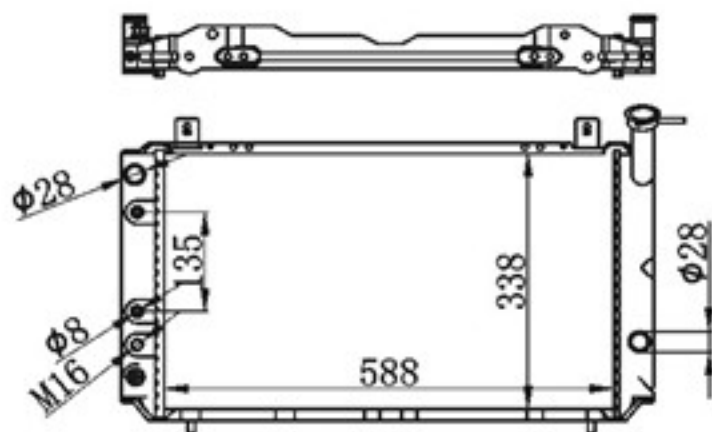

BY-32237

MODELS : SUNNY/SENTRA HB12' 85-90 AT P A : 16/22/26/32
CORE SIZE : 588×338 DPI : 858-PA16
TANK SIZE : 52/52×364 OEM : 21460-53A05/53A10
CARTON : 805*145*505 NISSENS : 62427