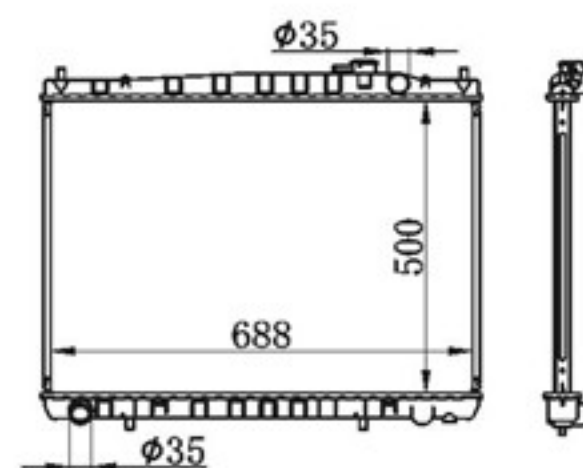

BY-32114

MODELS : PATHFINDER 01-04 MT
CORE SIZE : 500×688
TANK SIZE : 47/57×713
CARTON: 760*120*710

P A : 16/26/32
DPI :
OEM :
NISSENS: