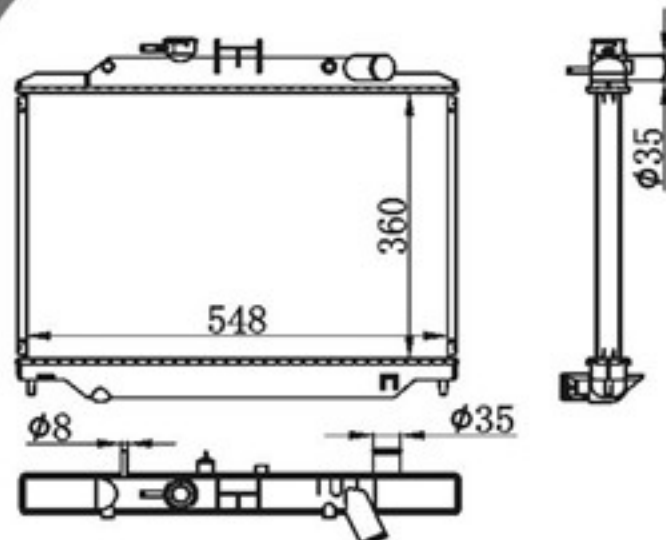

BY-32203

MODELS : URVAN 2.4 2006 MT
CORE SIZE : 360×548
TANK SIZE : 52/52×569
CARTON: 635*170*550

P A : 26/32/36
DPI :
OEM : 21410-VW300
NISSENS: