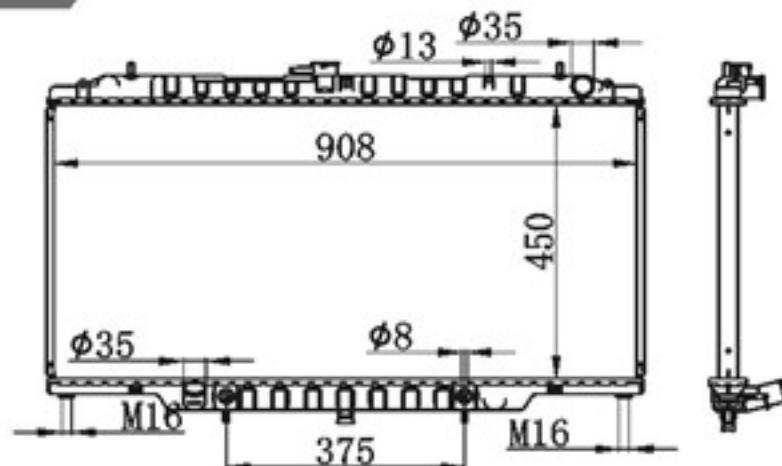

BY-32135

MODELS : SAFARI WYY61 AT   P A : 26/32/36
CORE SIZE : 450×908   DPI :
TANK SIZE : 51/57×931   OEM : 21460-VB300/VB301
CARTON: 995*150*655   NISSENS: