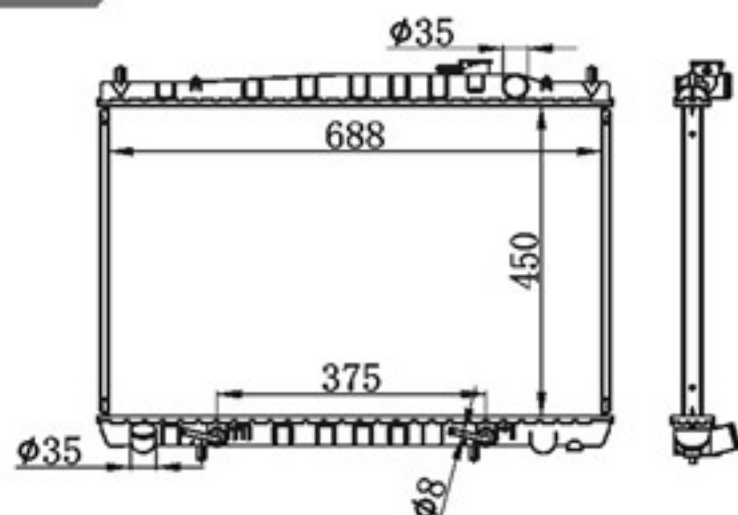

BY-32059

MODELS : CIMA' 98-00 SY33 AT
CORE SIZE : 450×688
TANK SIZE : 47/57×713
CARTON: 760*120*660

P A : 16/26/32
DPI : 2054-PA26
OEM : 21460-6P010/6P000
NISSENS: