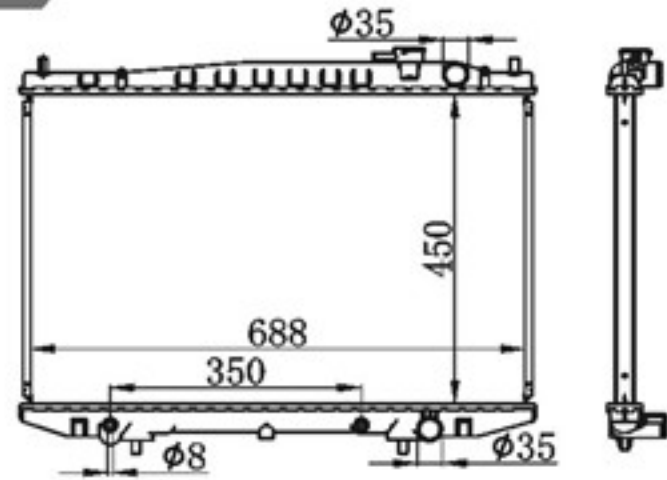

BY-32073

MODELS : HARDBODY' 98-00 D22 AT P A : 16/22/26/32
CORE SIZE : 450×688 DPI :
TANK SIZE : 47/47×713 OEM : 21460-3S100
CARTON: 775*120*650 NISSENS: