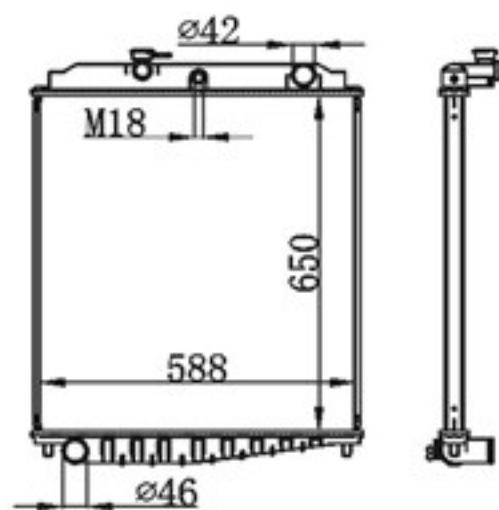

BY-32425

MODELS : CONDOR/YU41 RE 99- MT P A : 32/36
CORE SIZE : 650×588 DPI :
TANK SIZE : 52/52×613.5 OEM :
CARTON: NISSENS: