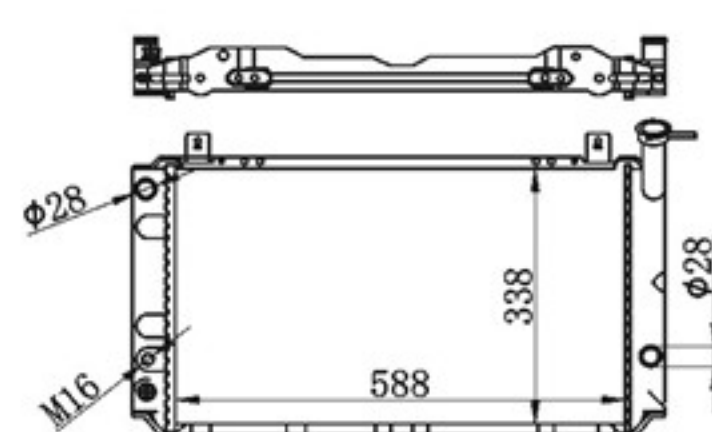

BY-32238

MODELS : SUNNY/SENTRA HB12' 85-90 MT P A : 16/22/26/32
CORE SIZE : 588×338 DPI : 1944-PA16
TANK SIZE : 52/52×364 OEM : 21410-70A00
CARTON : 805*145*505 NISSENS :