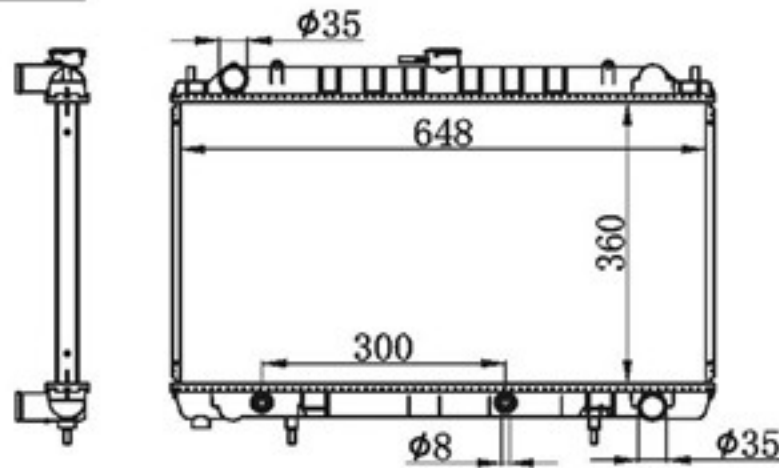

BY-32213

MODELS : SILVIA/180SX/200SX/240X 93-99 AT
CORE SIZE : 360×648
TANK SIZE : 46/46×669
CARTON: 710*120*560

P A : 16/22/26/32
DPI :
OEM : 21450/21460-68F00
NISSENS: