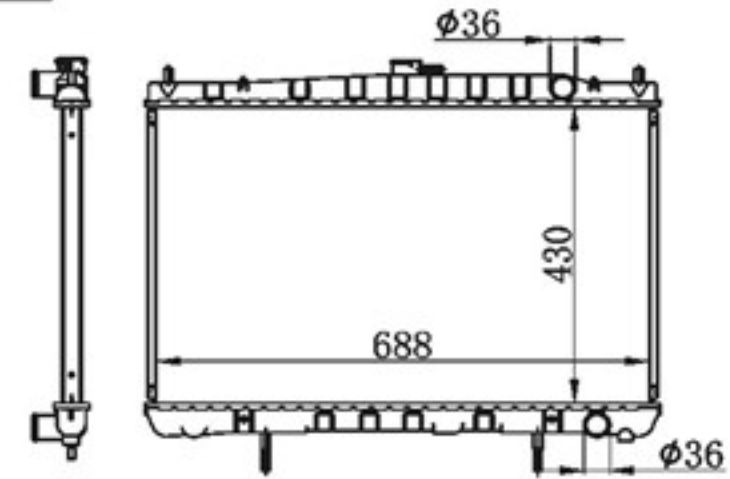

BY-32066

MODELS : CEDRIC' 93-96 SY32 MT
CORE SIZE : 430×688
TANK SIZE : 47/47×713
CARTON: 760*120*660
P A : 16/22/26/32
DPI :
OEM :
NISSENS: