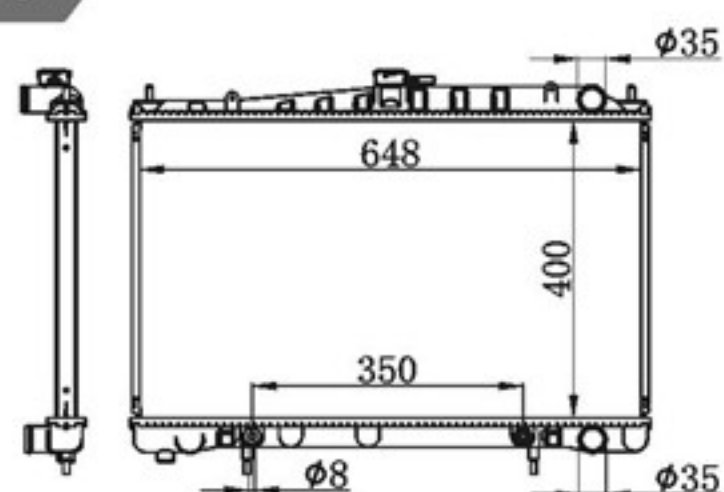

BY-32218

MODELS : STAGEA WGNC34' 98-00 AT P A : 16/22/26/32
CORE SIZE : 400×648 DPI :
TANK SIZE : 46/46×669 OEM : 21460-0V500/517
CARTON: 730*120*595 NISSENS: