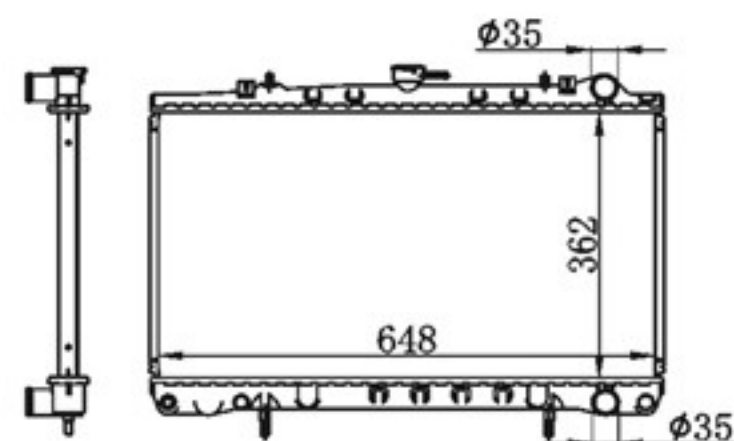

BY-32014

MODELS : BLUEBIRD 240SX 89-94 MT
CORE SIZE : 362×648
TANK SIZE : 46/46×669
CARTON: 730*120*555
P A : 26/32
DPI :
OEM : 21460-35F00
NISSENS: