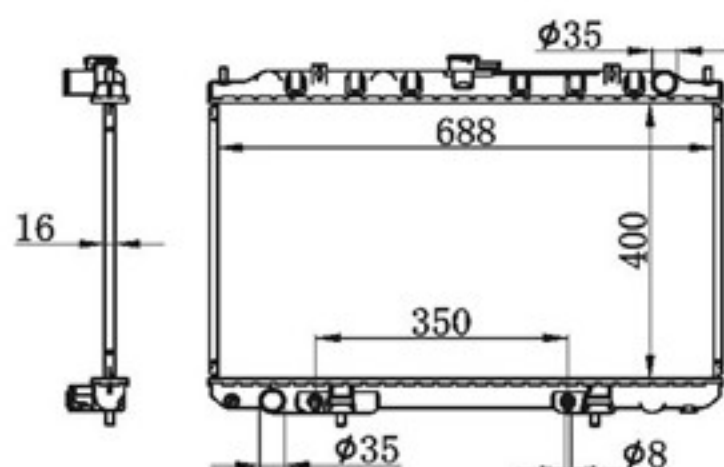

BY-32117

MODELS : TINO CF-HV10 98-00 AT
CORE SIZE : 400×688
TANK SIZE : 36/47×713
CARTON: 775*120*600

P A : 16
DPI :
OEM : 21460-5U000
NISSENS: