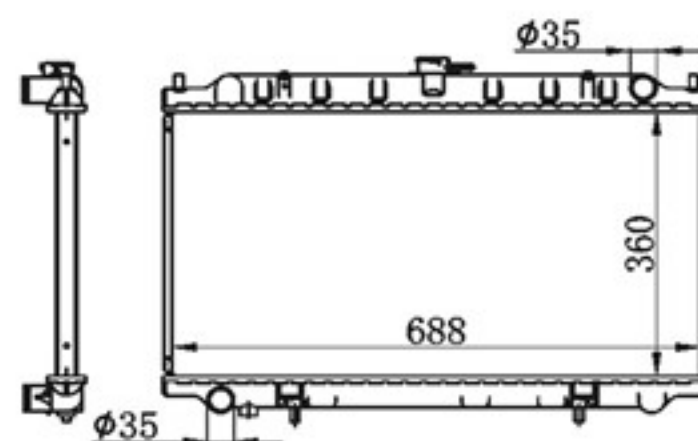

BY-32010

MODELS : BLUEBIRD U14' 98-00 MT
CORE SIZE : 360×688
TANK SIZE : 47/47×713
CARTON: 775*120*555
P A : 22/26/32
DPI :
OEM : 21410-2J200/8E100
NISSENS: