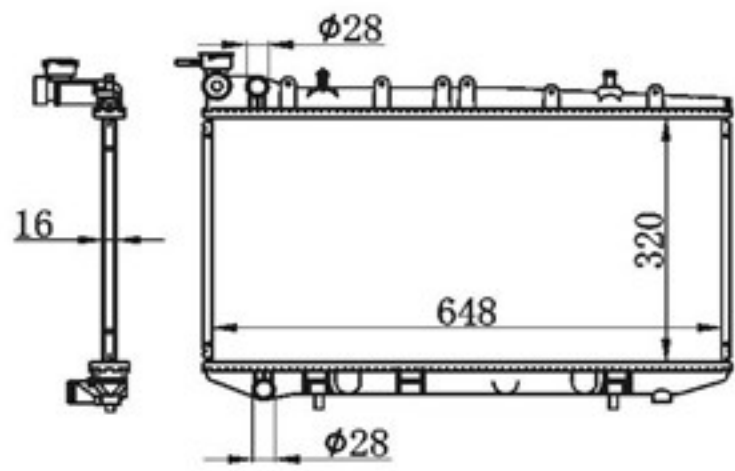

BY-32201

MODELS : SENTRA OUTSIDE MT
CORE SIZE : 320×648
TANK SIZE : 36/46×669
CARTON: 765*150*525

P A : 16
DPI :
OEM :
NISSENS:

BY-32202

MODELS : PATROL GQ DIESEL' 88-97 AT
CORE SIZE : 740×438
TANK SIZE : 51/51×470
CARTON: 930*150*630