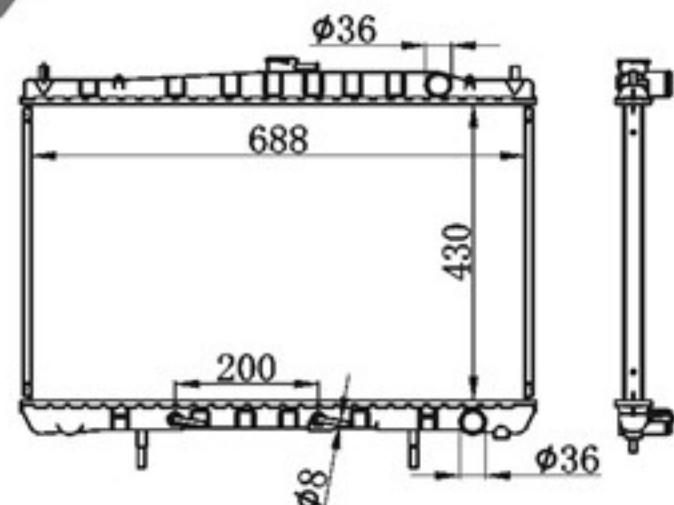

BY-32063

MODELS : CEDRIC J30(D) AT
CORE SIZE : 430×688
TANK SIZE : 47/47×713
CARTON: 760*120*660

P A : 16/22/26/32
DPI :
OEM : 21460-1P000
NISSENS: