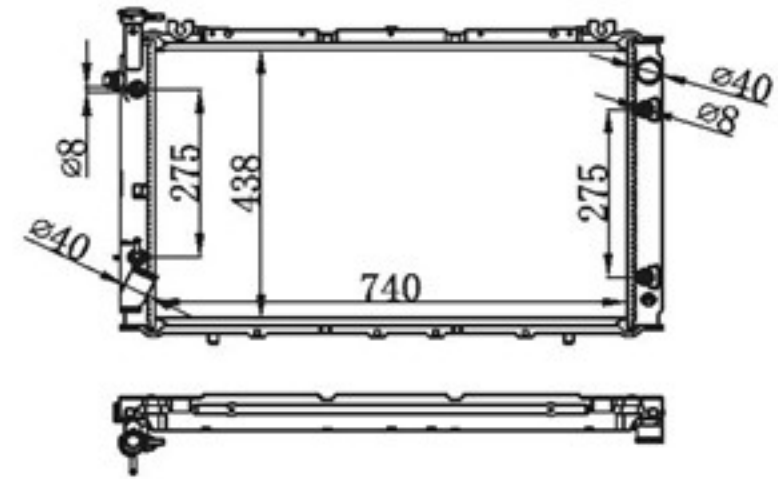

BY-32201

MODELS : SENTRA OUTSIDE MT
CORE SIZE : 320×648
TANK SIZE : 36/46×669
CARTON: 765*150*525

P A : 16
DPI :
OEM :
NISSENS:

BY-32202

MODELS : PATROL GQ DIESEL' 88-97 AT
CORE SIZE : 740×438
TANK SIZE : 51/51×470
CARTON: 930*150*630