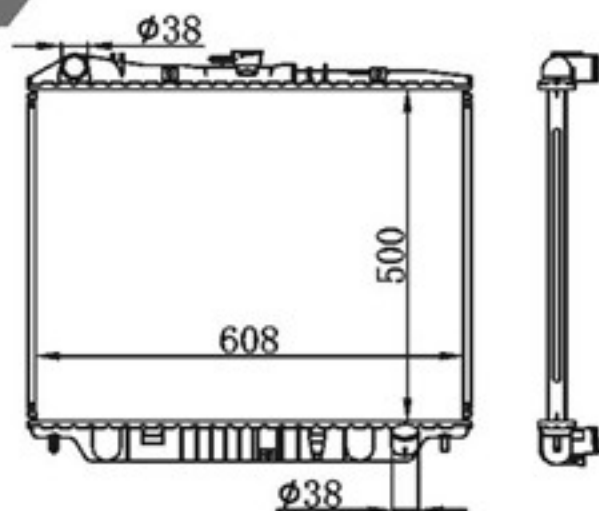

BY-34087

MODELS : PASSPORT 94-97 MT P A : 16/26/32
CORE SIZE : 500×608 DPI :
TANK SIZE : 49/49×636 OEM : 8943752724
CARTON: 700*120*685 NISSENS:63002