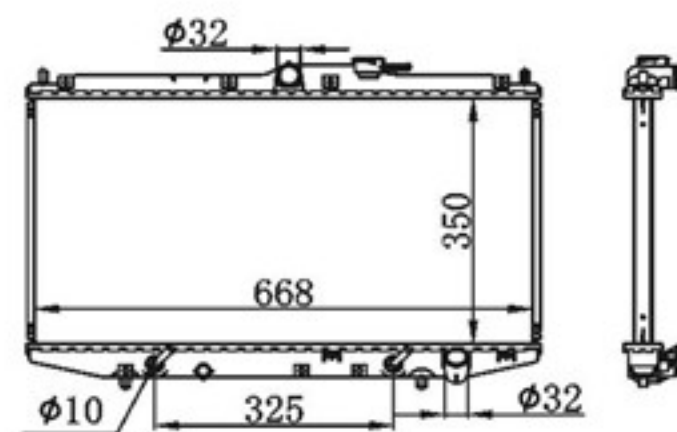

BY-34110

MODELS : ACCORD E-CF4 97-00 AT P A : 16/26/32
CORE SIZE : 350×668 DPI :
TANK SIZE : 47/47×700 OEM :
CARTON: 760*120*530 NISSENS: