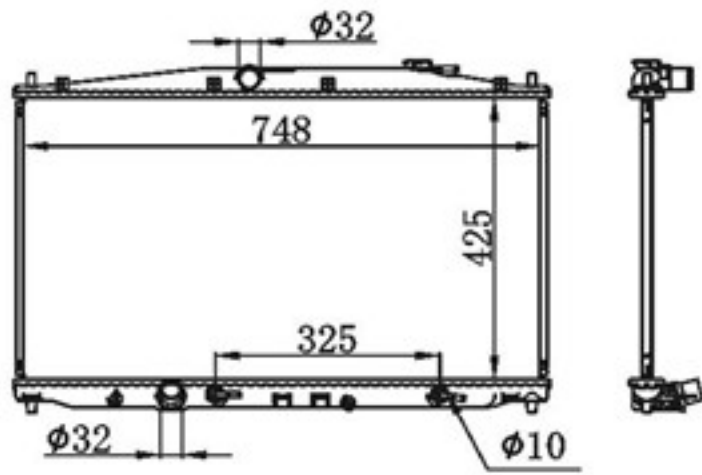

BY-34129

MODELS : ODYSSEY 10- AT
CORE SIZE : 425×748
TANK SIZE : 49.5/49.5×774
CARTON: 840*125*560

P A : 16/26
DPI :
OEM :
NISSENS: