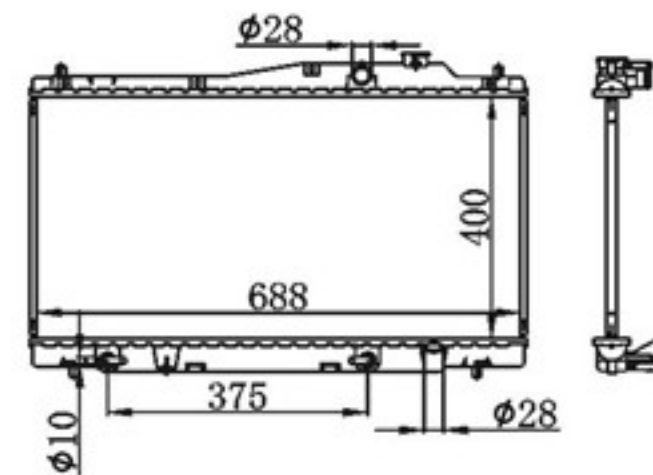

BY-34084

MODELS : STREAM 1.7 RN1 01-04 AT (时韵) P A : 16/26/32
CORE SIZE : 400×688 DPI :
TANK SIZE : 49/49×717 OEM : 19010-PSA-901
CARTON: 780*140*570 NISSENS:68142