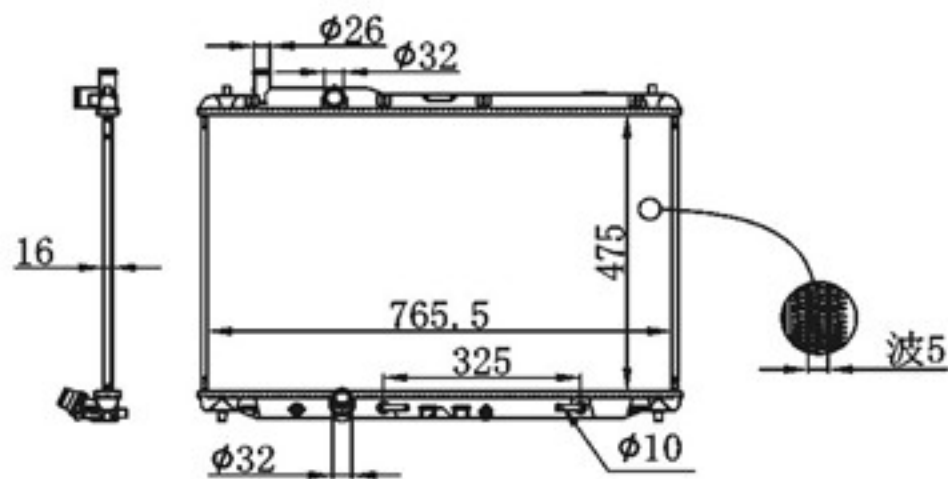

BY-34189

MODELS : ELYSION M5 12- AT P A : 16
CORE SIZE : 475×765.5 DPI :
TANK SIZE : 33/48×793 OEM :
CARTON: NISSENS: