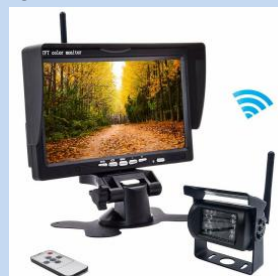

- Digital signal, zero interfere.
- Easy installation.
- Rated Voltage: DC 9V-36V.
- 7"IPS Full Angle Monitor:1024*600px.
- Monitor with sunshade and built-in digital receiver.
- A5040 rear view bus camera 2pcs with built-in digital wireless transmitter.
- IP67 waterproof and dustproof.
- Certificate: CE, FCC, RoHS.

10pcs-100pcs: US$ 118.00
100pcs-1000pcs: US$ 114.00

- 2pc DC power cable (1.5m/4.5ft).
- 1pc suction cup bracket.
- 1pc English user manual.

(7240WX)

Analog wireless rear view system