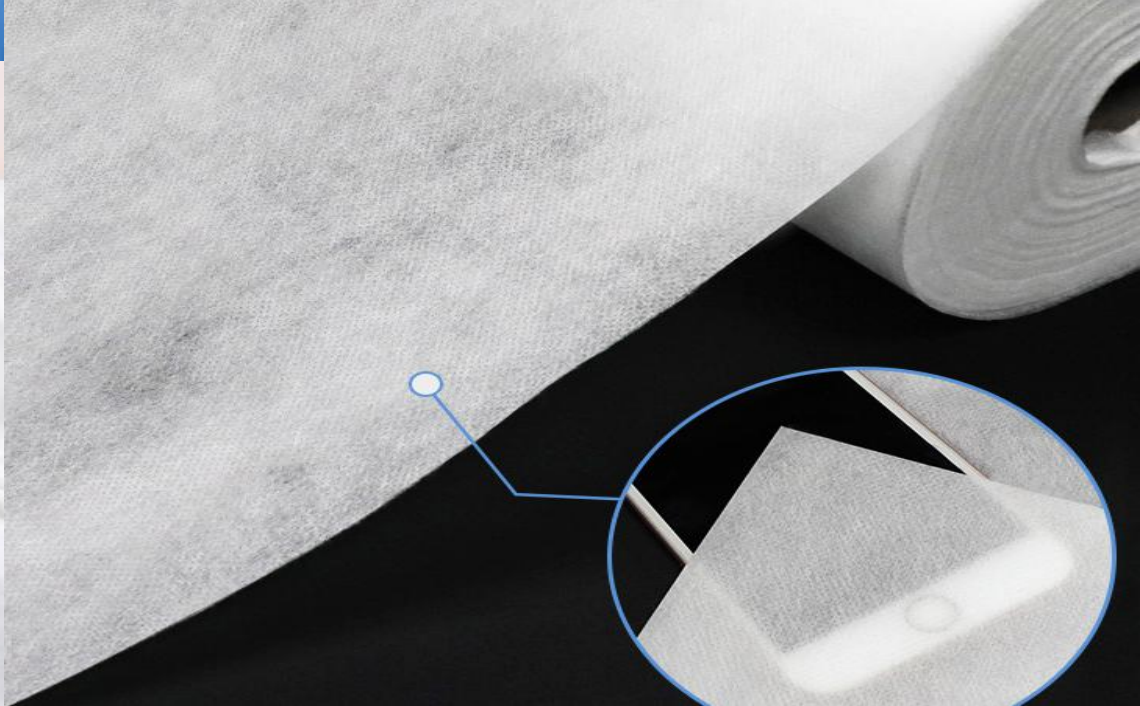

26 cm

18.5 cm

Bath towel size

135 cm

60 cm

① Take out the compressed towel

② Wet the towel with water

③ Unfold and wring dry

④ Use Now

Waterproof and oil proof
High quality materials

MASK

Ultra-thin silk compression mask paper

05

**WATERPROOF AND
MOISTUREPROOF**

Thick non-woven material
Water proof to a certain extent