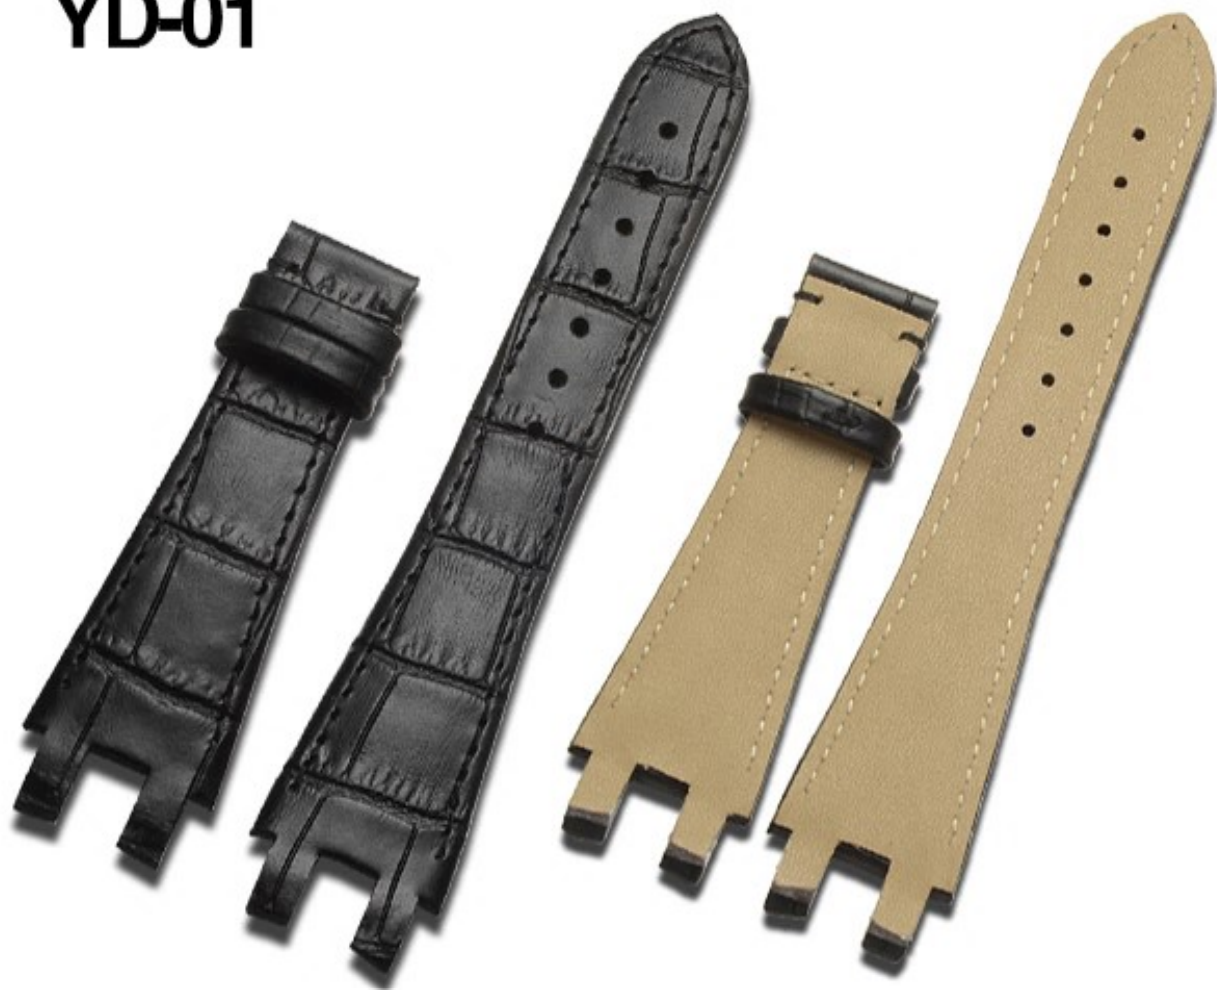

YD-01

Width : 22*16mm

Length : 125*75mm

Color : Black / Brown

Thickness : About 3.1~4.5mm

Surface : Bamboo pattern cow leather

Reverse : Waterproof cow leather

Width : 22*11*18mm

Length : 115*85mm

Color : Black / Brown

Thickness : About 2.2~5.8mm

Surface : Bamboo pattern Crocodile leather

Reverse : Waterproof cow leather