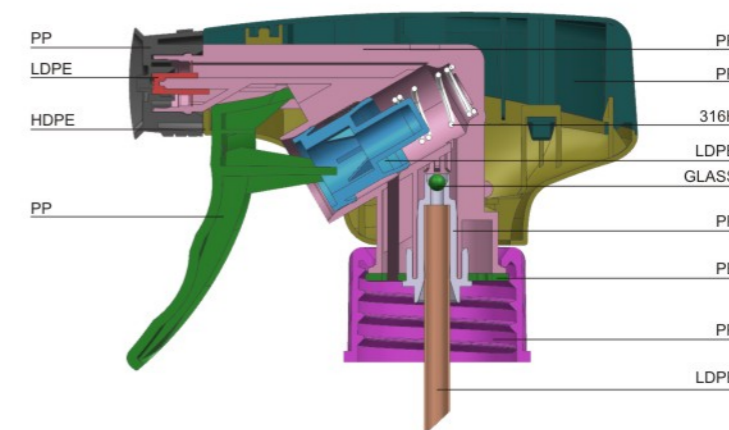

YLD2204

Discharge Rate: 1.30-1.50ml/T

NEW!

SIZE	QYT/CNT	DIMENSION	N.W/G.W
∅28/400	400 PCS	50x38x44CM	11.0 / 12.0 KG
∅28/410	400 PCS	53x38x44CM	12.0 / 13.0 KG
∅28/415	400 PCS	56x38x44CM	13.0 / 14.0 KG

YLD2205

Discharge Rate: 1.30-1.50ml/T

BE APPLIED TO HIGH VISCOSITY LIQUID
适用于高粘度液体

SIZE	QYT/CNT	DIMENSION	N.W/G.W
∅28/400	400 PCS	50x38x44CM	11.0 / 12.0 KG
∅28/410	400 PCS	53x38x44CM	12.0 / 13.0 KG
∅28/415	400 PCS	56x38x44CM	13.0 / 14.0 KG

NEW!

YLD2206

Discharge Rate: 1.30-1.50ml/T

BE APPLIED TO HIGH VISCOSITY LIQUID
适用于高粘度液体

SIZE	QYT/CNT	DIMENSION	N.W/G.W
∅28/400	400 PCS	48x38x44CM	11.0 / 12.0 KG
∅28/410	400 PCS	50x38x44CM	12.0 / 13.0 KG
∅28/415	400 PCS	52x38x44CM	13.0 / 14.0 KG

NEW!