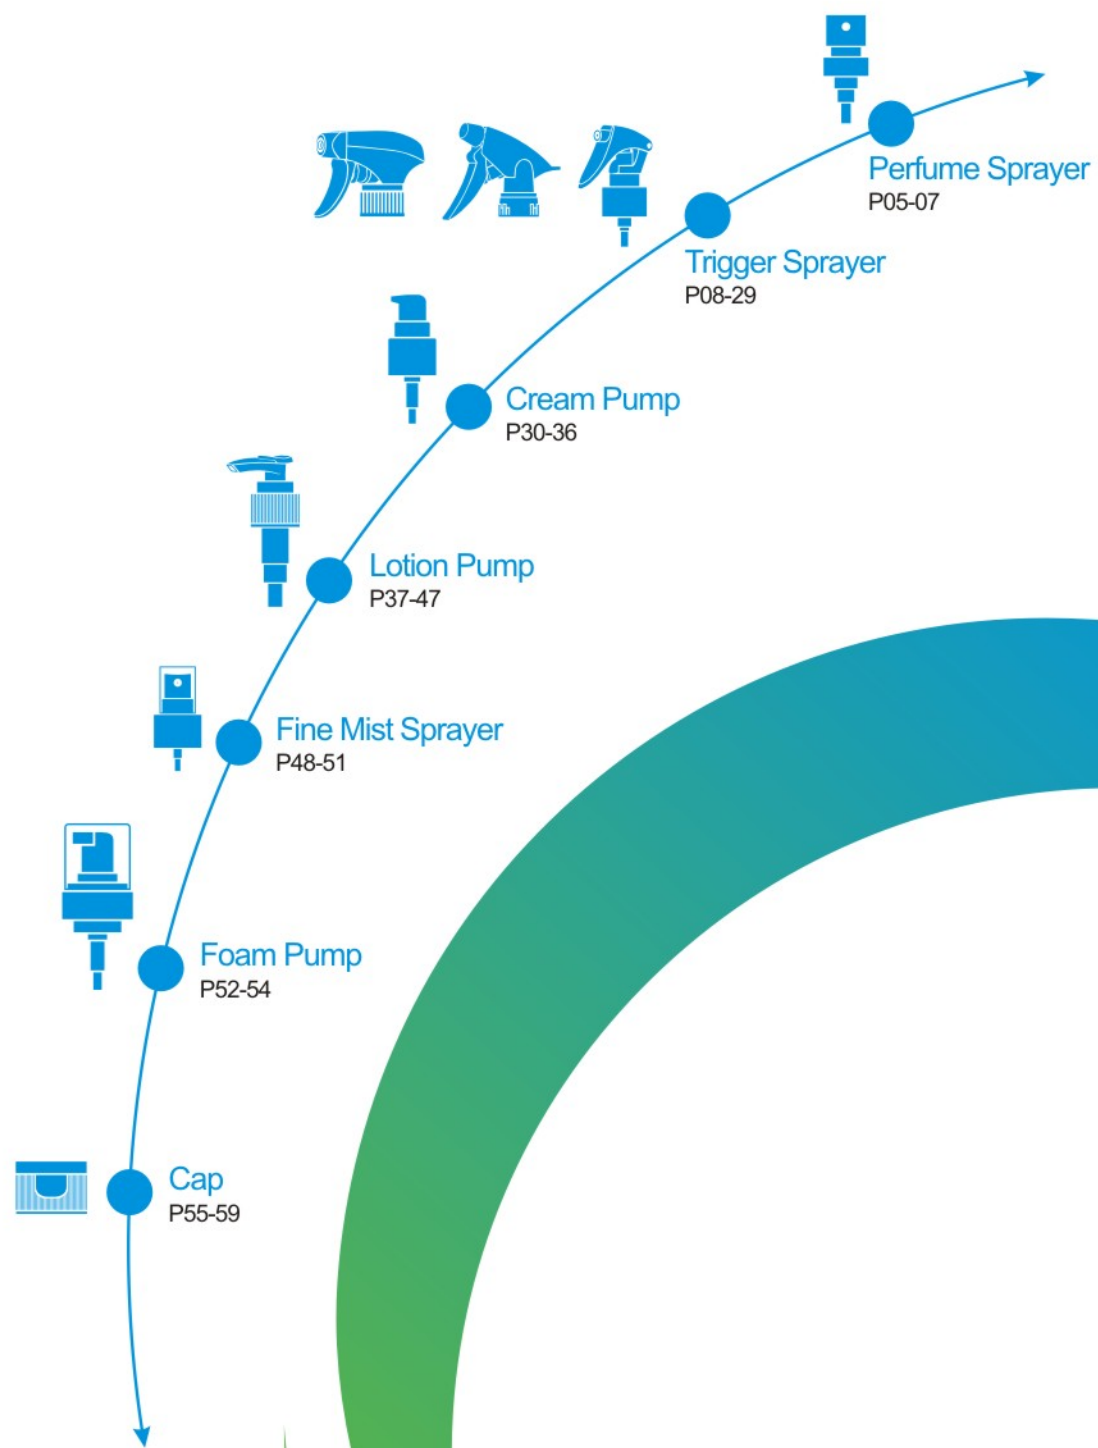

PRODUCT CONTENTS

产品目录

YOLANDA SPRAY PERFUME SPRAYER

SERIES