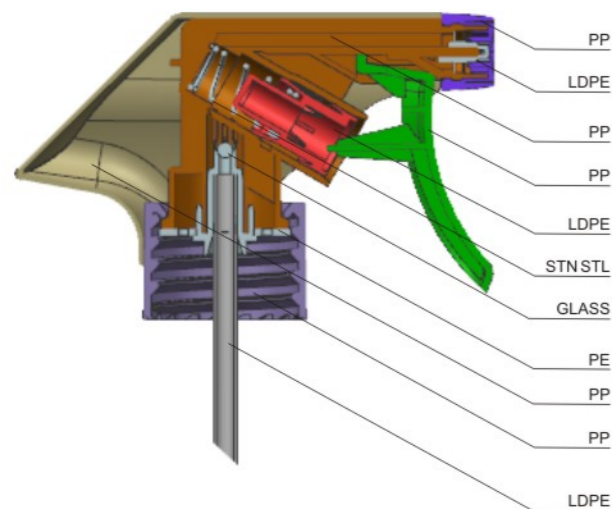

YLD2104J

Discharge Rate: **0.80-0.90ml/T**

SIZE	QYT/CNT	DIMENSION	N.W/G.W
∅28/400	500 PCS	55x32x43CM	10.0 / 11.0 KG
∅28/410	500 PCS	58x32x43CM	11.0 / 12.0 KG
∅28/415	500 PCS	52x38x43CM	12.0 / 13.0 KG