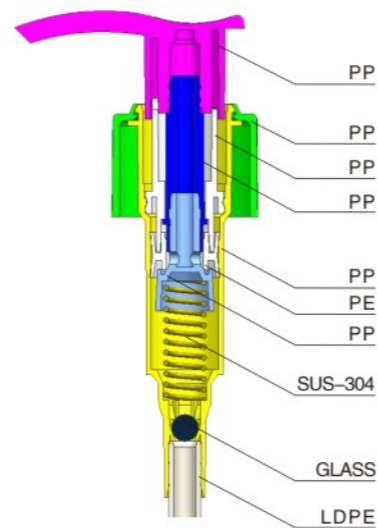

SIZE	QYT/CNT	DIMENSION	N.W/G.W
∅18/410	2200 PCS	60x38x40CM	11.0 / 12.0 KG
∅20/410	2000 PCS	60x38x40CM	11.0 / 12.0 KG
∅24/410	1800 PCS	60x38x40CM	11.0 / 12.0 KG

YOLANDA SPRAY  
LOTION PUMP  
left:right lock / screw-up

SERIES

**YLD31**

Discharge Rate: **1.20-2.00ml/T**

left-right lock

SIZE	QYT/CNT	DIMENSION	N.W/G.W
∅24/410	1200 PCS	54x38x39CM	14.0 / 15.0 KG
∅28/400	1000 PCS	54x38x39CM	13.0 / 14.0 KG
∅28/410	1000 PCS	54x38x39CM	13.5 / 14.5 KG

Nozzle Options

Closure Size Options

Closure Options

**YLD3101**

Discharge Rate: **1.20-2.00ml/T**

left-right lock

SIZE	QYT/CNT	DIMENSION	N.W/G.W
∅24/410	1200 PCS	54x38x39CM	14.0 / 15.0 KG
∅28/400	1000 PCS	54x38x39CM	13.0 / 14.0 KG
∅28/410	1000 PCS	57x38x39CM	13.5 / 14.5 KG