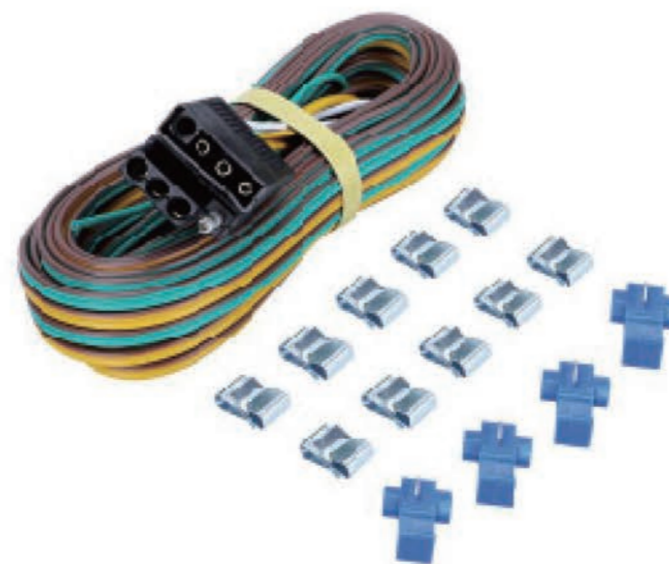

**Light No: 101002**

**Production Name:** 12V Rectangular LED Low Profile Submersible Tail Boat Trailer Lights kit

**Description:**

- The Kit includes:** 2 combination Submersible running/stop/tail/turn signal/license plate lights, license plate bracket and Mounting Hardware, 25ft length of 4 pin 18Gauge pure copper wiring Harness.
- Waterproof and Submersible Feature :** sonic welding housing and glue inside
- Complies with DOT FMVSS 108**

**Light No: 101004**

**Production Name:** 12V Submersible LED Boat Trailer Tail Light Kit Over 80'wide

**Description:**

- The Kit includes:** 2 combination Submersible running/stop/tail/turn signal/license plate lights, license plate bracket and Mounting Hardware, 25ft length of 4 pin 18Gauge pure copper wiring Harness.
- Waterproof and Submersible Feature :** sonic welding housing and glue inside
- Complies with DOT FMVSS 108**

**Light No: 101021**

**LED Side Marker Light (4 DIODES)**

**Part No: 102016**

**25ft /18Gauge Pure Copper Wire Harness**

**Part No: 101013**

**Aluminum License Plate Light Bracket**

**Light No: 101018/101018R**

**Production Name:** 12V LED Magnetic Towing Light Kit

**Description:**

- The Kit includes:** 2 Magnetic LED tow lights lights, 20-ft wiring harness, 4 standard pin connectors. Wire distance between lights is 7ft.
- 70 pounds High magnetic strength**
- Complies with DOT FMVSS 108**