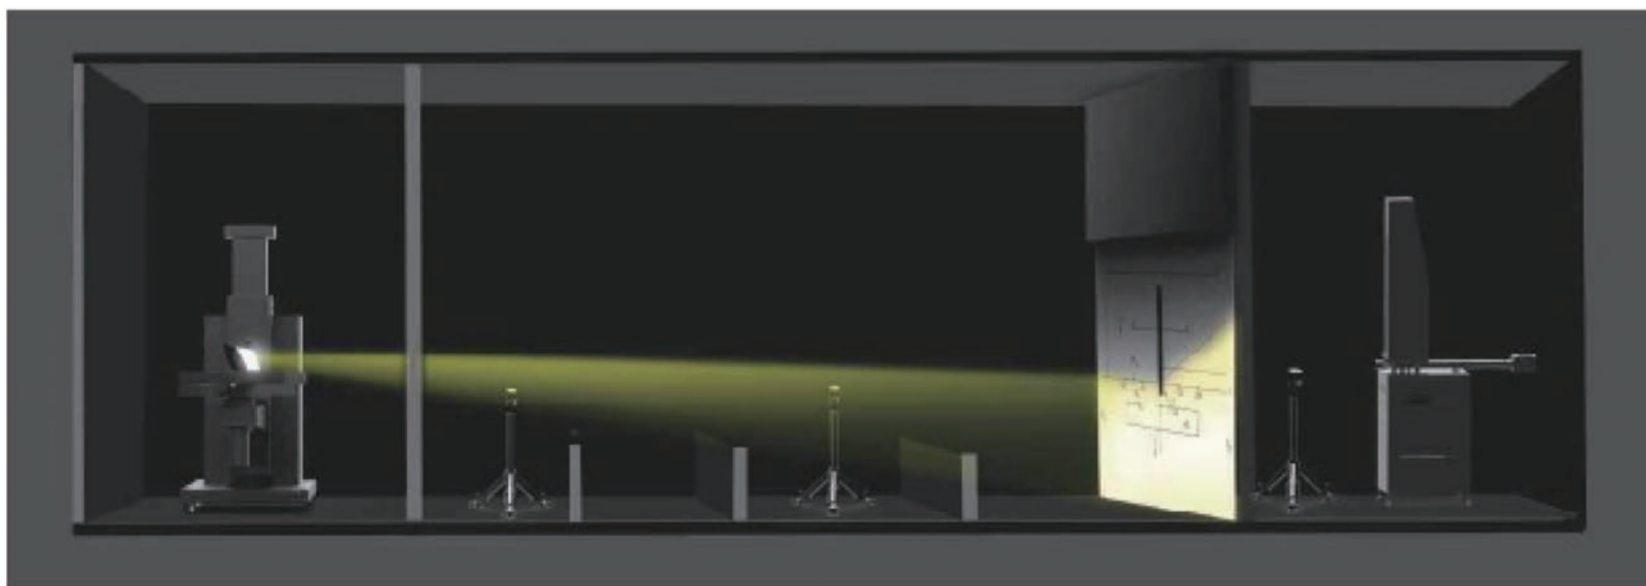

FACTORY INSTRUCTION

NINGBO TOPSHINE LIGHTING TECHNOLOGY CO.,LTD is a whole New factory based a more than 10years experience on LED trailer light, RV light,Truck light, Warning light, Clearance marker, reflector production filed. In 2019 and 2020, we will focus on wireless light technology project, it is a trailer light industrial revolution !

All of our lights have been approved by DOT&SAE or E-Mark certificate by standard testing lab, also we have DOT/E-MARK Photometric testing equipment, Environment testing equipment, etc and 100% inspection work on the production line which can guarantee each light meet up customer quality request by the test report date. We have full experience and strong technology. Team that have capacity and focus on to develop wireless, solar and APP technology on the trailer lights.

TOPSHINE will be a pioneer on the wireless trailer light market in china in the next years.

Quality and Honest business behave is our factory's first Ruler of Survival !

We welcome and cooperate with all of our respected customer.

OUR TESTING MACHINE:

PHOTOMETRIC TESTING MACHINE FOR DOT FMVSS 108