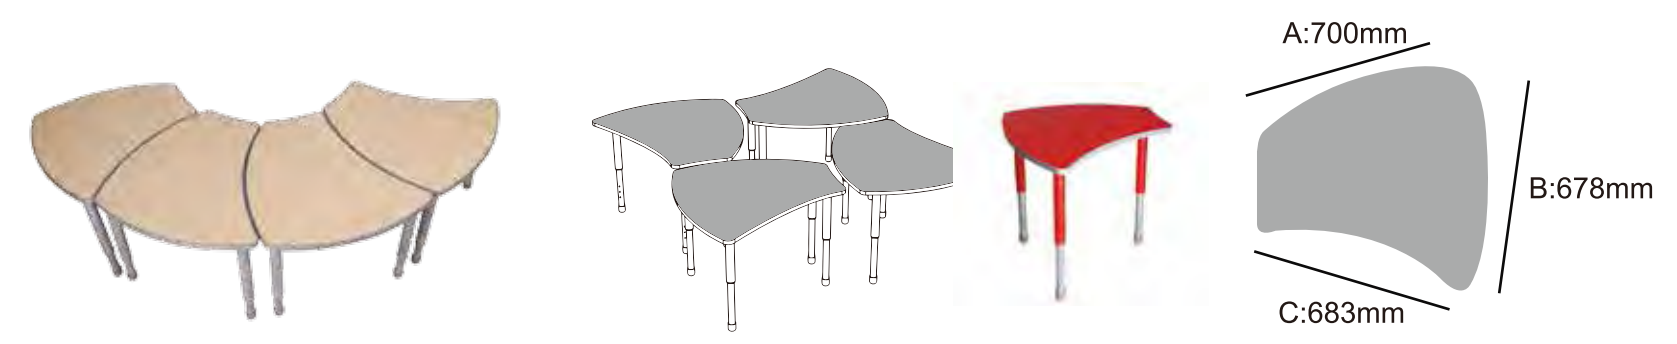

HY-0575-1 adjustable kids desk

KINDERGARTEN DESK/CHAIR

HY-0575 adjustable kids desk

KINDERGARTEN DESK/CHAIR

HY-0575-1 adjustable kids desk
Size:900*550-750mm

HY-0575 adjustable kids desk
Size:740*710-550-750

- Fusion maple top with black frame and edge
- Snap-On Leg System
- Allows easy 5 minutes assembly
- Includes built-in bag/coat hook

HY-0512
Desk:580*300*580mm
Chair:300*300*340/590mm

Safety for kids, all round shaped corners prevent any potential collisions when playing and learning. And the E1 standard board makes the pollution of formaldehyde emissions 0.5mg/L to less than or equal to grade environment-friendly material, harmless to the human body. E1 grade particle board is used.