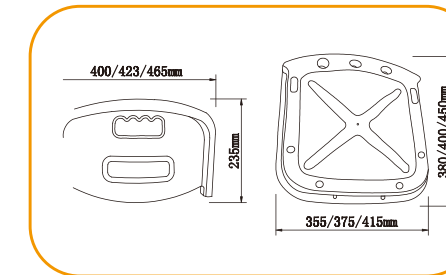

HY-00604
360*360*340/380/440Hmm

HY-0601B
480W*310D*130Hmm

HY-0601
480W*310D*90Hmm

HY-0602

TOP-1

TOP-2

HY-0605B
TOP-1:620*445*30Hmm
TOP-1:605*400*19Hmm

HY-0602B

HY-0235 SEAT/BACK

Size:
A.400X235mm
B.423X235mm
C.465X235mm
Size:
A.355X380mm
B.375X400mm
C.415X450mm

HY-0257 SEAT/BACK

Size:
A.350X380mm
B.400X440mm
Size:
A.300X300mm
B.345X355mm

HY-0606
Moon shape with PU injected moulding edge

Size:
A.700X500X25mm

HY-0609
Rectangle shape with PU injected moulding edge

Size:
A.600X400X18mm
B.600X400X25mm
C.700X500X25mm

HY-0610
Rectangle shape with PU injected moulding edge

Size:
A.1200X500X25mm
B.1100X400X25mm
C.1200X400X25mm

HY-0613

NEW

Size
A. 825*526*25mm

HY-0614

NEW

Size
A. 600*600*18mm
B. 1100*550*18mm
C. 1200*600*18mm

HY-0615

Size
A. 610*450*18mm