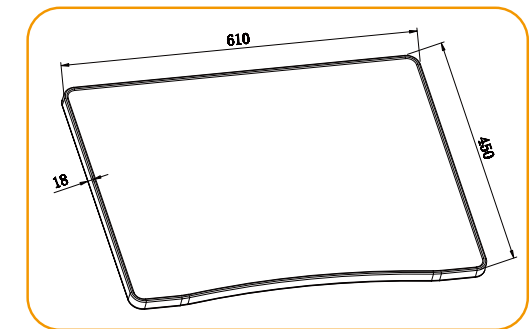

Size:
A.700X500X25mm

HY-0609
Rectangle shape with PU injected moulding edge

Size:
A.600X400X18mm
B.600X400X25mm
C.700X500X25mm

HY-0610
Rectangle shape with PU injected moulding edge

Size:
A.1200X500X25mm
B.1100X400X25mm
C.1200X400X25mm

Ultra Anti-Scratch

HY-0611 Diamond Top
New top: hard and solid table top.
Melamine hard plastic componets.

Size:
A.610X455X16mm
B.660X480X16mm

HY-0612

Size
A.600*450*25mm
B.600*410*25mm

NEW

Size:
A. 700X500X25mm

HY-0613

NEW

Size
A. 825*526*25mm

HY-0614

NEW

Size
A. 600*600*18mm
B. 1100*550*18mm
C. 1200*600*18mm

HY-0615

Size
A. 610*450*18mm