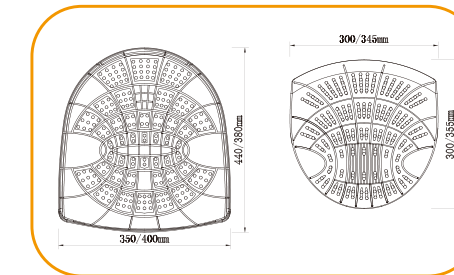

HY-00604
360*360*340/380/440Hmm

HY-0601B
480W*310D*130Hmm

HY-0601
480W*310D*90Hmm

HY-0602

TOP-1

TOP-2

HY-0605B
TOP-1:620*445*30Hmm
TOP-1:605*400*19Hmm

HY-0602B

HY-0235 SEAT/BACK

Size:
A.400X235mm
B.423X235mm
C.465X235mm
Size:
A.355X380mm
B.375X400mm
C.415X450mm

HY-0257 SEAT/BACK

Size:
A.350X380mm
B.400X440mm
Size:
A.300X300mm
B.345X355mm

HY-0606
Moon shape with PU injected moulding edge

Size:
A.700X500X25mm

HY-0609
Rectangle shape with PU injected moulding edge

Size:
A.600X400X18mm
B.600X400X25mm
C.700X500X25mm

HY-0610
Rectangle shape with PU injected moulding edge

Size:
A.1200X500X25mm
B.1100X400X25mm
C.1200X400X25mm

HY-0613

NEW

Size
A. 825*526*25mm

HY-0614

NEW

Size
A. 600*600*18mm
B. 1100*550*18mm
C. 1200*600*18mm

HY-0615

Size
A. 610*450*18mm