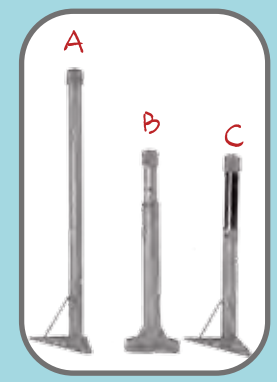

HY-0575-1 adjustable kids desk

KINDERGARTEN DESK/CHAIR

HY-0575 adjustable kids desk

KINDERGARTEN DESK/CHAIR

HY-0575-1 adjustable kids desk
Size:900*550-750mm

HY-0575 adjustable kids desk
Size:740*710-550-750

- Fusion maple top with black frame and edge
- Snap-On Leg System
- Allows easy 5 minutes assembly
- Includes built-in bag/coat hook

HY-0512
Desk:580*300*580mm
Chair:300*300*340/590mm

Safety for kids, all round shaped corners prevent any potential collisions when playing and learning. And the E1 standard board makes the pollution of formaldehyde emissions 0.5mg/L to less than or equal to grade environment-friendly material, harmless to the human body. E1 grade particle board is used.