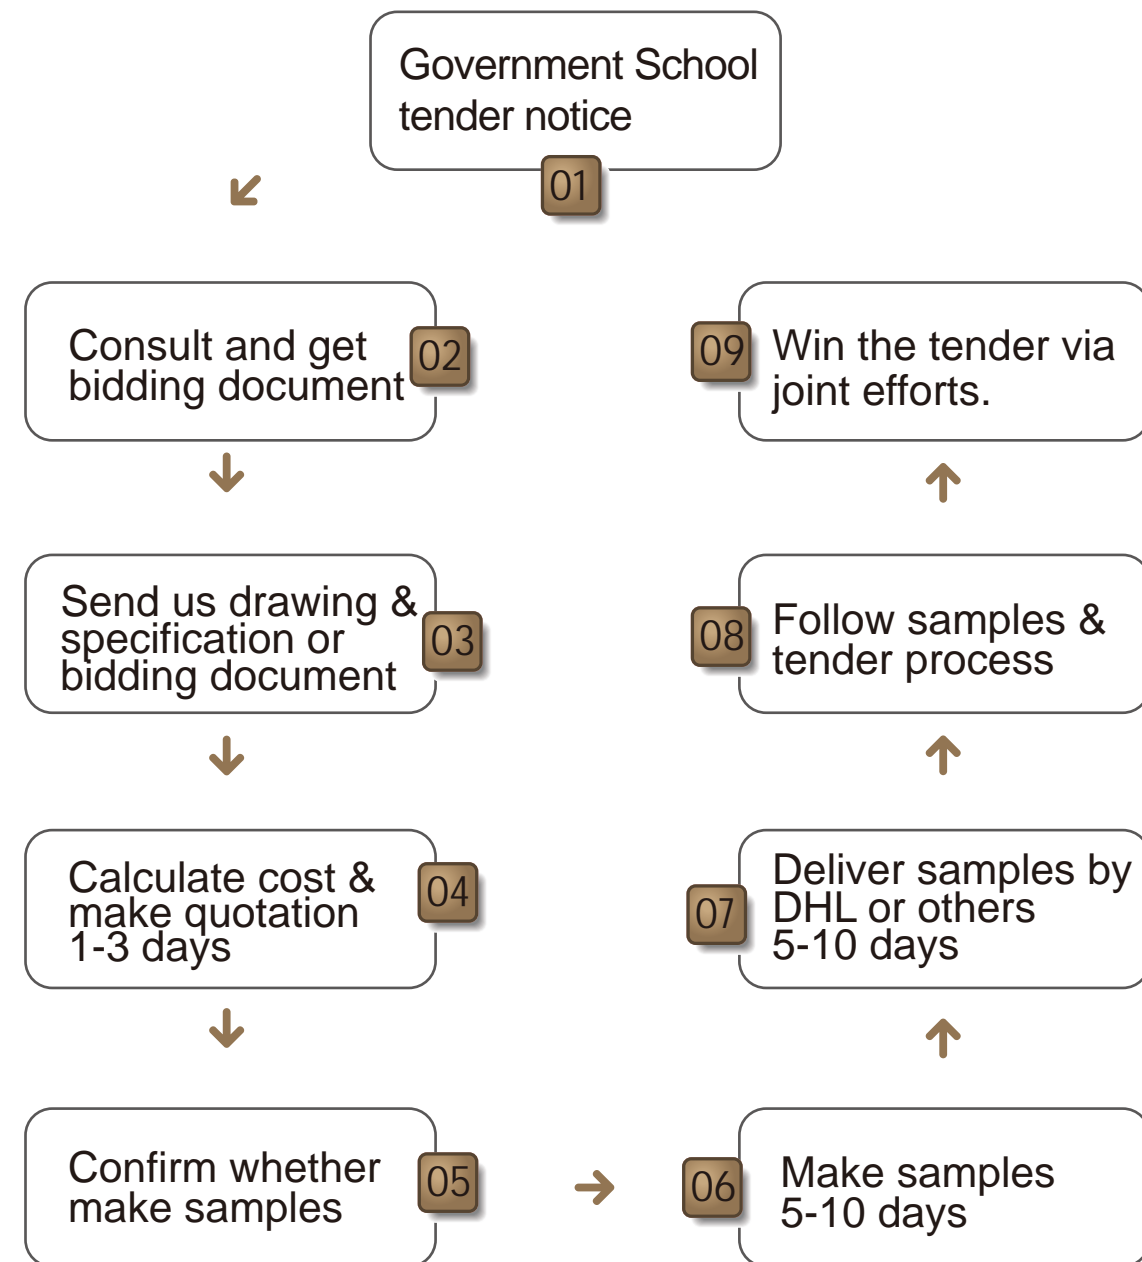

Cooperaative Partner

Certificate

How we deal with tenders

2 millions sets sales approved

HY-0235

Top size	700*500*25mm	600*400*18mm	-	-
Seat size (two layer blown PP)	355*380mm	375*400mm	415*450mm	-
Seat size (Single layer PP)	-	375*400mm	-	-
Desk/chair Height	580/360mm	640/380mm	700/420mm	760/460mm