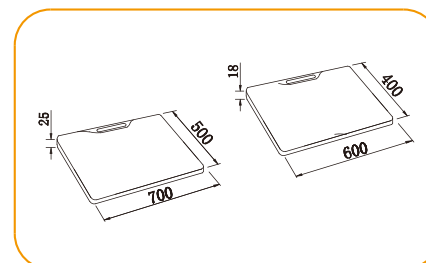

HY-0235 SEAT/BACK

Size:
A.400X235mm
B.423X235mm
C.465X235mm
Size:
A.355X380mm
B.375X400mm
C.415X450mm

HY-0257 SEAT/BACK

Size:
A.350X380mm
B.400X440mm
Size:
A.300X300mm
B.345X355mm

HY-0606
Moon shape with PU injected moulding edge

Size:
A.700X500X25mm

HY-0609
Rectangle shape with PU injected moulding edge

Size:
A.600X400X18mm
B.600X400X25mm
C.700X500X25mm

HY-0610
Rectangle shape with PU injected moulding edge

Size:
A.1200X500X25mm
B.1100X400X25mm
C.1200X400X25mm

HY-0613

NEW

Size
A. 825*526*25mm

HY-0614

NEW

Size
A. 600*600*18mm
B. 1100*550*18mm
C. 1200*600*18mm

HY-0615

Size
A. 610*450*18mm