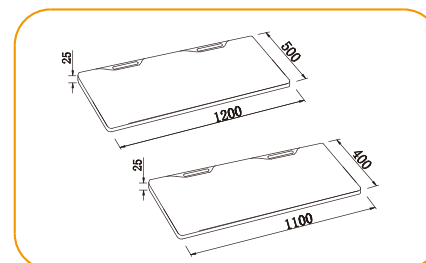

HY-0235 SEAT/BACK

Size:
A.400X235mm
B.423X235mm
C.465X235mm
Size:
A.355X380mm
B.375X400mm
C.415X450mm

HY-0257 SEAT/BACK

Size:
A.350X380mm
B.400X440mm
Size:
A.300X300mm
B.345X355mm

HY-0606
Moon shape with PU injected moulding edge

Size:
A.700X500X25mm

HY-0609
Rectangle shape with PU injected moulding edge

Size:
A.600X400X18mm
B.600X400X25mm
C.700X500X25mm

HY-0610
Rectangle shape with PU injected moulding edge

Size:
A.1200X500X25mm
B.1100X400X25mm
C.1200X400X25mm

Ultra Anti-Scratch

HY-0611 Diamond Top
New top: hard and solid table top.
Melamine hard plastic componets.

Size:
A.610X455X16mm
B.660X480X16mm

HY-0612

Size
A.600*450*25mm
B.600*410*25mm

NEW

Size:
A. 700X500X25mm

HY-0613

NEW

Size
A. 825*526*25mm

HY-0614

NEW

Size
A. 600*600*18mm
B. 1100*550*18mm
C. 1200*600*18mm

HY-0615

Size
A. 610*450*18mm