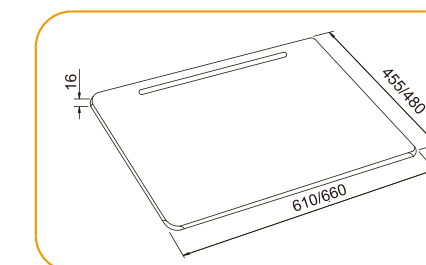

HY-0235 SEAT/BACK

Size:
A.400X235mm
B.423X235mm
C.465X235mm
Size:
A.355X380mm
B.375X400mm
C.415X450mm

HY-0257 SEAT/BACK

Size:
A.350X380mm
B.400X440mm
Size:
A.300X300mm
B.345X355mm

HY-0606
Moon shape with PU injected moulding edge

Size:
A.700X500X25mm

HY-0609
Rectangle shape with PU injected moulding edge

Size:
A.600X400X18mm
B.600X400X25mm
C.700X500X25mm

HY-0610
Rectangle shape with PU injected moulding edge

Size:
A.1200X500X25mm
B.1100X400X25mm
C.1200X400X25mm

Ultra Anti-Scratch

HY-0611 Diamond Top
New top: hard and solid table top.
Melamine hard plastic componets.

Size:
A.610X455X16mm
B.660X480X16mm

HY-0612

Size
A.600*450*25mm
B.600*410*25mm

NEW

Size:
A. 700X500X25mm

HY-0613

NEW

Size
A. 825*526*25mm

HY-0614

NEW

Size
A. 600*600*18mm
B. 1100*550*18mm
C. 1200*600*18mm

HY-0615

Size
A. 610*450*18mm