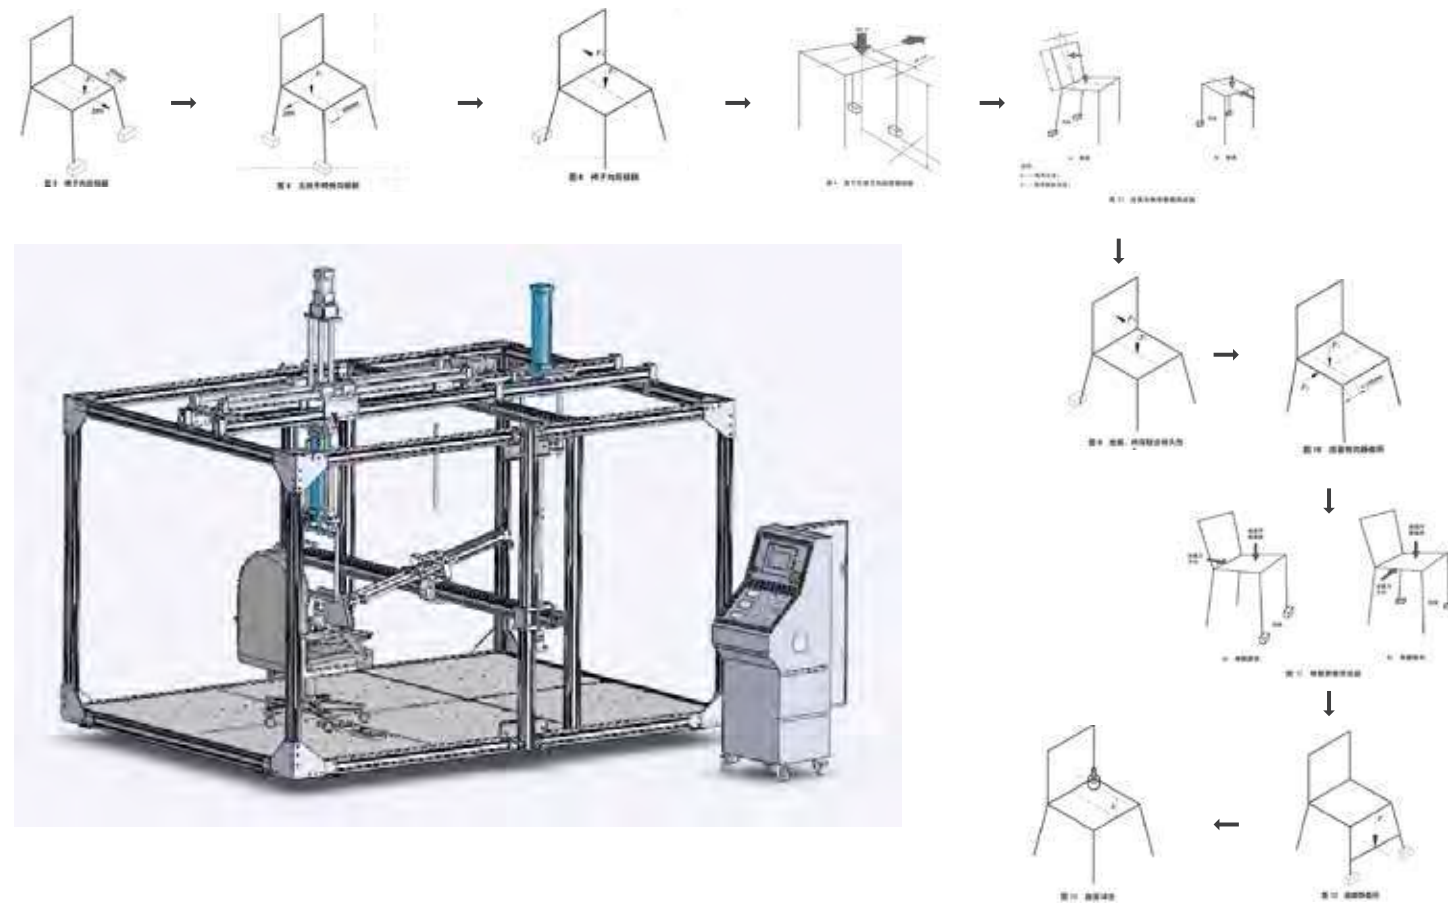

Metal Plant

Assembly Plant

Wood Plant

Plastic Plant

Furniture Testing Machine

All L.DOCTOR chairs are under testing from this machine according to the QB/T4071-2010(classroom desk/chair).

The mechanics performance testing of such chair parts as arms, seat/back etc. will be acted on this machine to ensure the quality and performance of the chair giving best comfort and durability to users.