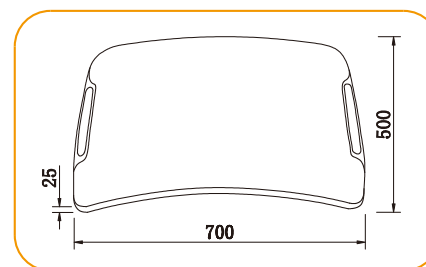

HY-0235 SEAT/BACK

Size:
A.400X235mm
B.423X235mm
C.465X235mm
Size:
A.355X380mm
B.375X400mm
C.415X450mm

HY-0257 SEAT/BACK

Size:
A.350X380mm
B.400X440mm
Size:
A.300X300mm
B.345X355mm

HY-0606
Moon shape with PU injected moulding edge

Size:
A.700X500X25mm

HY-0609
Rectangle shape with PU injected moulding edge

Size:
A.600X400X18mm
B.600X400X25mm
C.700X500X25mm

HY-0610
Rectangle shape with PU injected moulding edge

Size:
A.1200X500X25mm
B.1100X400X25mm
C.1200X400X25mm