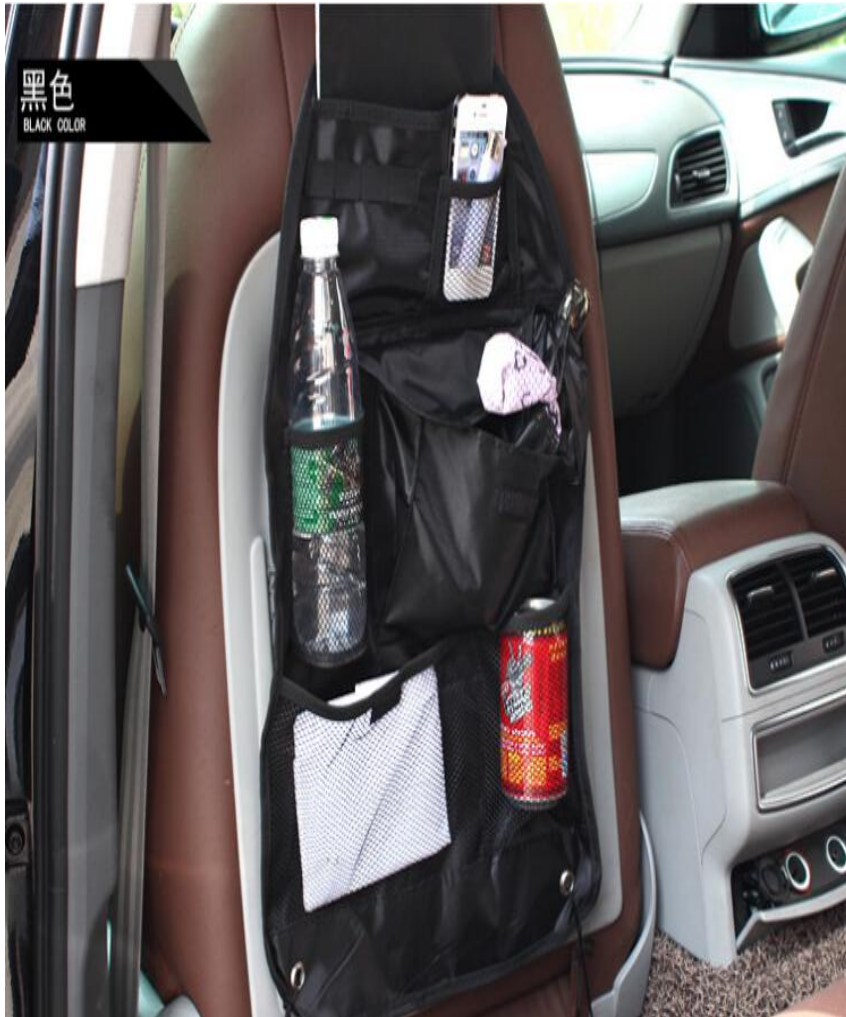

Item no: OB-008

Size: 57*39cm

Material:

420D oxford fabric, nylon

Packing: OPP bag

Weight: 175g

Carton quantity: 200pcs

Carton CBM: 45*40*45cm

N.W/G.W: 18/19kg

Color: black