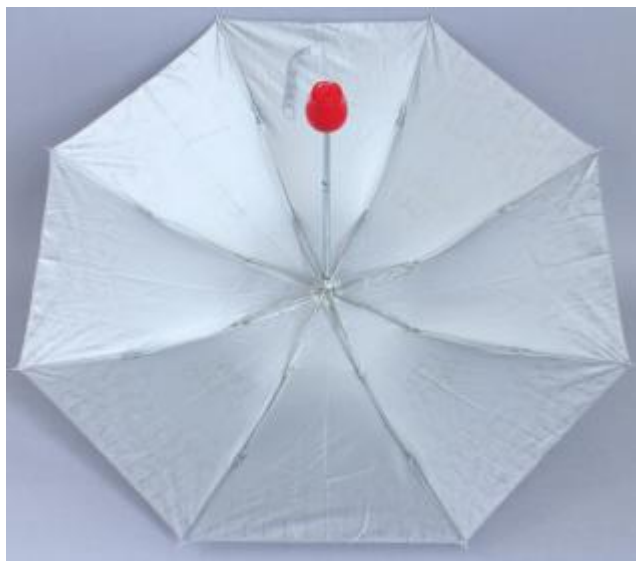

Customized Rose Bottle Umbrella

Email: sally@ttmumbrella.com