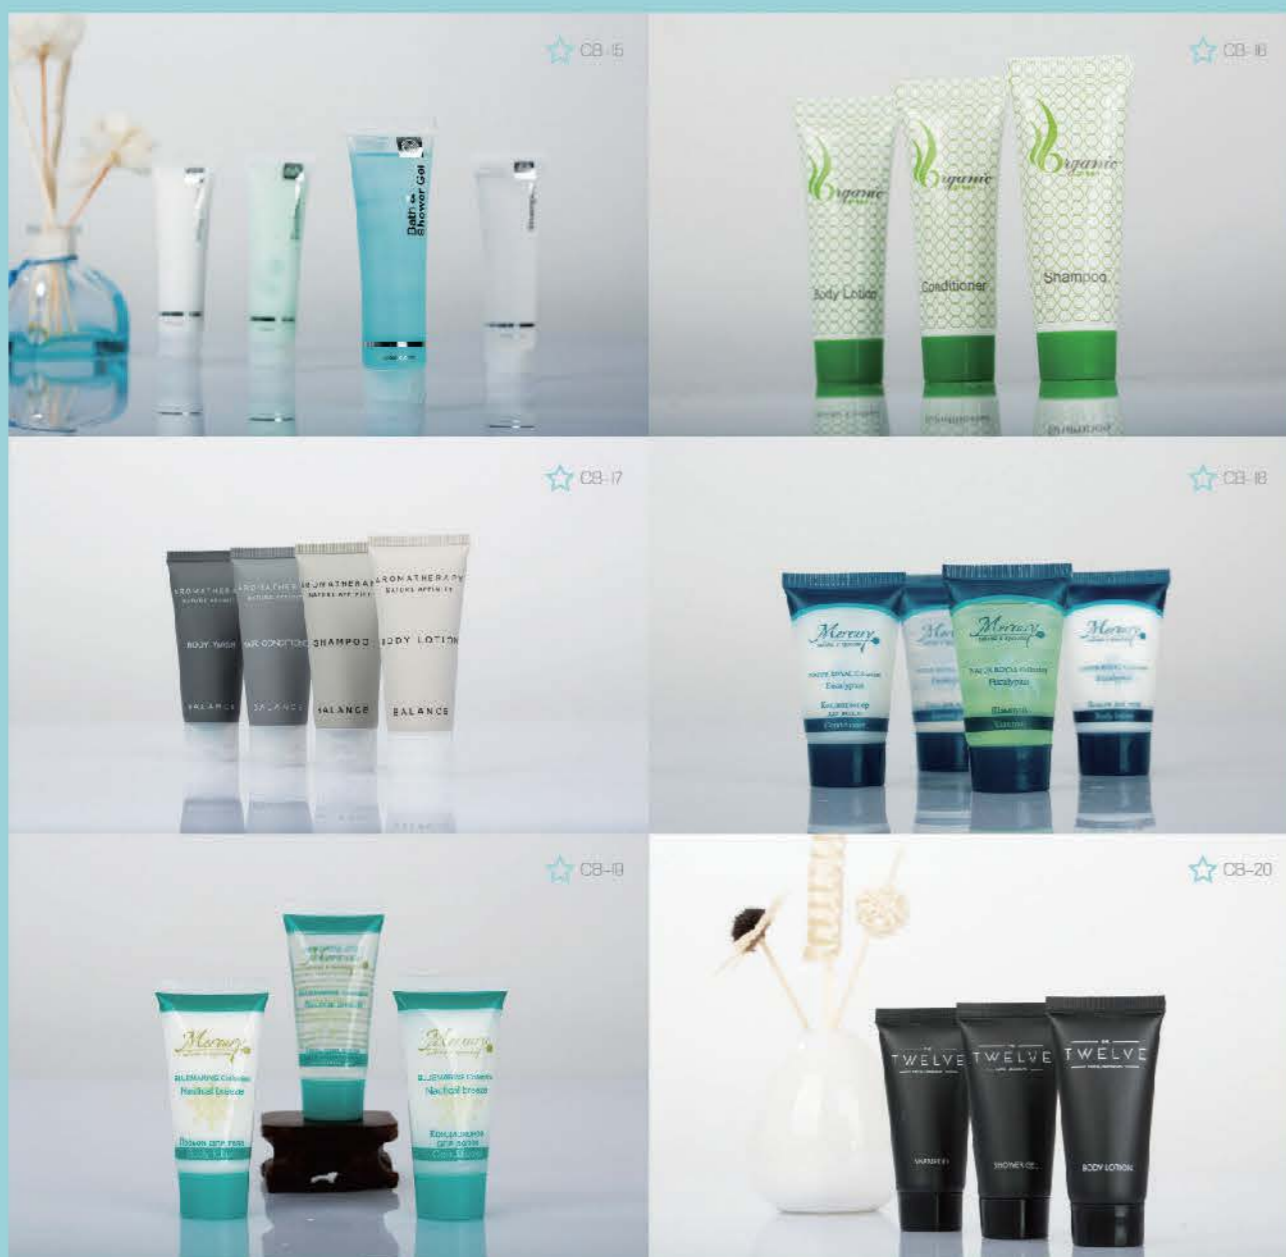

CB-04

HYDRO SPA

CB-05

旅游的放松来自你对惠馨的享受和品位，
由内而外地焕发自然的色彩，
让你享受身体和精神双重安宁与放松，
沉浸于一个完全不同的世界里面，舒缓日常压力。

Relaxation of tourism is from your enjoyment and taste towards Jetway Tourism,
The natural color glowed from the inside make you enjoy the quietness
and relaxation both physically and mentally,
immersing in a totally different quiet world to relieve the daily pressure.

瓶装洗护系列 Cosmetic in Bottles

软管洗护系列 Cosmetic in Tubes

旅游的放松来自你对惠馨的享受和品位，
由内而外地焕发自然的色彩，
让你享受身体和精神双重安宁与放松，
沉浸于一个完全不同的世界里面，舒缓日常压力。

Relaxation of tourism is from your enjoyment and taste towards Jetway Tourism,
The natural color glowed from the inside make you enjoy the quietness
and relaxation both physically and mentally,
immersing in a totally different quiet world to relieve the daily pressure.

滋养精华系列
Nourishing Essence Series

旅游的放松来自你对惠馨的享受和品位，
由内而外地焕发自然的色彩，
让你享受身体和精神双重安宁与放松，沉浸于一个完全不同的世界里面，舒缓日常压力。

Relaxation of tourism is from your enjoyment and taste towards Jetway Tourism,
The natural color glowed from the inside make you enjoy the quietness and relaxation both physically and mentally,
immersing in a totally different quiet world to relieve the daily pressure.