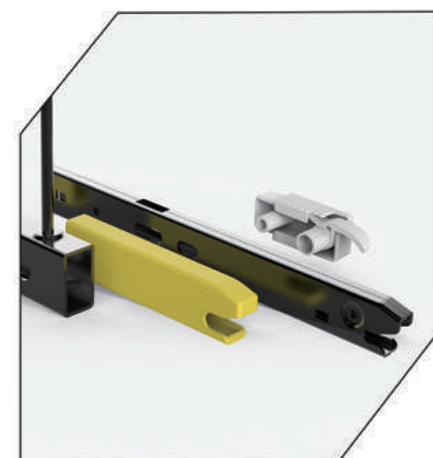

红色

PACKING	SIZE	WEIGHT/KG (NET/GROSS)	CONTAINER	CONTAINER QUANTITY
1PCS/CTN	45*49*59cm	7.8/9.3	40HQ	480pcs/480ctn
2PCS/CTN	49*45*84cm	15.6/17.6	40HQ	690pcs/345ctn

建议零售价 ¥ 799