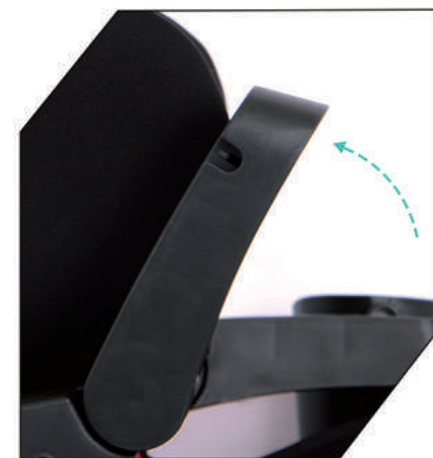

FOR 3-12 YEARS(15KG-36KG)

GROUP23

Size:44*47*20cm

基本信息 BASIC INFORMATION

- 3-12岁小孩专座
- 可旋转扶手
- 健康水杯放置
- ISOFIX接口+月牙钩防滑设计
- 人体工程护腰垫
- ECE R44/04 and CCC certification;
- ISOFIX;
- Adjustable armrest;
- Blow molding;
- Three design of SIPS, cup,backrest cushion (optional);
- Installation: Forward installation for 15-36kg Group 23.

Mandy Plus/A23+

FOR 3-12 YEARS(15KG-36KG)

GROUP23

Size:46*52*64cm

基本信息 BASIC INFORMATION

- 3-12岁小孩专座
- 可旋转扶手
- 健康水杯放置
- ISOFIX接口+月牙钩防滑设计
- 人体工程护腰垫
- ECE R44/04 and CCC certification;
- ISOFIX;
- Adjustable armrest;
- 7-level height position adjustable headrest;
- Blow molding;
- Three design of SIPS, cup (optional);
- Installation: Forward installation for 15-36kg Group 23.