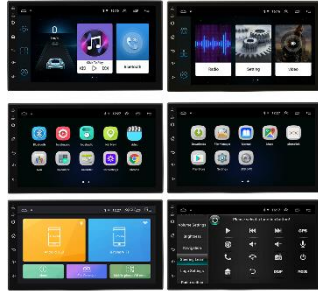

JYT Car Radio Stereo Products Catalog

◆ 7" 2 DIN Android player

MEDIATEK

Key Project

7168C/7168/7169

Operation System:

Android 8.1

All winner F1C500

MEMORY

0.75+16G/1+16G/2+32G

Micro SD up to 32GB

Size (2 Din):

178*100 mm

(Panel 180*102 mm)

Multi-Media:

Video/Music

Operation System:

Android 8.1

All winner F1C500

Screen:

7inch Multi-point HD

Touch Screen

Resolution 1024*600

PRCESSOR

25
USD

◆ 7" 2 DIN car MP5 player

7880S/7660S

Operation System:
Win CE 6.0
Steering wheel control

Screen:
7inch **Capacitive screen**
Touch Screen
Resolution 800*480

Mirror link:
IOS & Android phone

Size (2 Din):
178*100 mm
(Panel 180*102 mm)