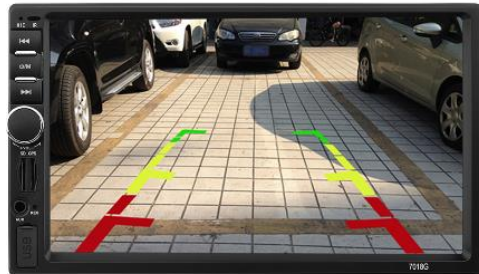

Size (2 Din):
178*100 mm
(Panel 180*102 mm)

Packing:
0.68kg / mm
16kg / carton (20pcs)
610*425*318 mm

◆ 7" 2 DIN car GPS Navigation

7010G/7012G/7018G

Operation System:
Win CE 6.0
Support GPS iGO Map

Screen:
7inch **Capacitive screen**
Touch Screen
Resolution 800*480

Mirror link:
IOS & Android phone

Size (2 Din):
178*100 mm
(Panel 180*102 mm)

Packing:
0.68kg / mm
16kg / carton (20pcs)
610*425*318 mm

◆ Packing

NO.	FUNCTION	NO.	FUNCTION	NO.	FUNCTION
1	Power	17	Antenna	21	GPS/VIDEO IN
2	Left Speaker	18	Antenna	22	GPS/VIDEO IN
3	Right Speaker	19	Antenna	23	GPS/VIDEO IN
4	Power and Speaker	20	Antenna	24	GPS/VIDEO IN
5	Left Speaker	21	Antenna	25	GPS/VIDEO IN
6	Right Speaker	22	Antenna	26	GPS/VIDEO IN
7	Power and Speaker	23	Antenna	27	GPS/VIDEO IN
8	Left Speaker	24	Antenna	28	GPS/VIDEO IN
9	Right Speaker	25	Antenna	29	GPS/VIDEO IN
10	Power and Speaker	26	Antenna	30	GPS/VIDEO IN
11	Left Speaker	27	Antenna	31	GPS/VIDEO IN
12	Right Speaker	28	Antenna	32	GPS/VIDEO IN
13	Power and Speaker	29	Antenna	33	GPS/VIDEO IN
14	Left Speaker	30	Antenna	34	GPS/VIDEO IN
15	Right Speaker	31	Antenna	35	GPS/VIDEO IN
16	Power and Speaker	32	Antenna	36	GPS/VIDEO IN