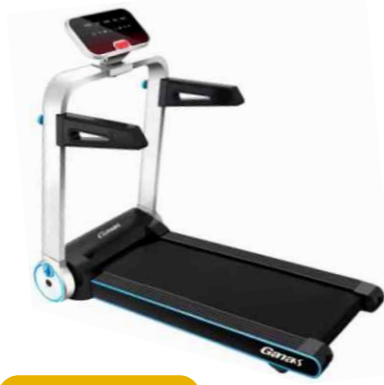

KY-8011

**电动跑步机
Motorized Treadmill**

Motor power: 2.5 HP
LED display white light
Running Surface: 1120*420mm
Speed 0-12km/h
Max user weight 130KG