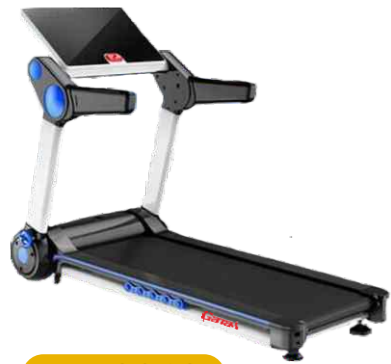

KY-8012

**电动跑步机
Motorized Treadmill**

Motor power: 2.75 HP
LED display white light
Running Surface: 1160x440mm
Speed 0-14.8km/h
Incline motor: 0-15 levels
Max user weight 150KG
Heart Rate Monitoring: DSP (Digital Signal Processing)