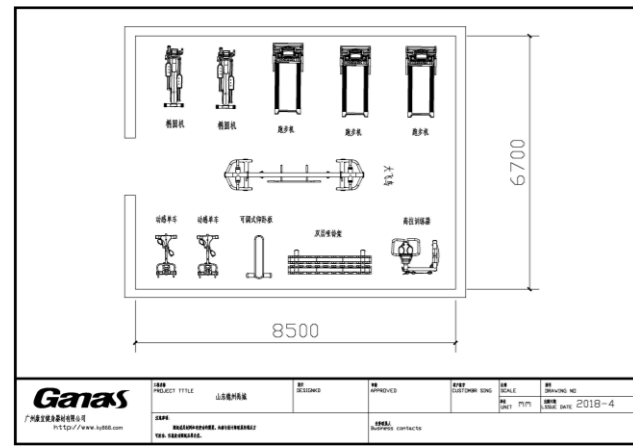

免费设计平面布置图

Free design Plane layout

约50m²方案