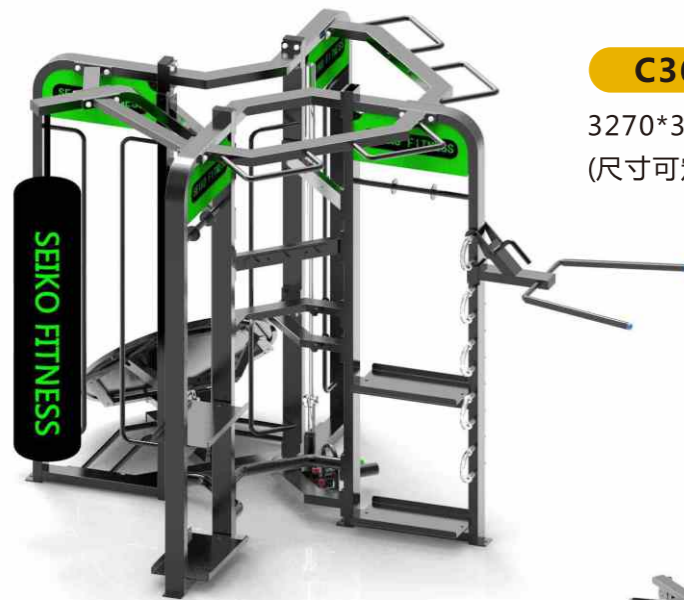

360综合站 健身器材系列

Integrated station fitness equipment series

C360F

3270*3200*2560mm
(尺寸可定做)

C360A

5700*5000*2550mm
(尺寸可定做)