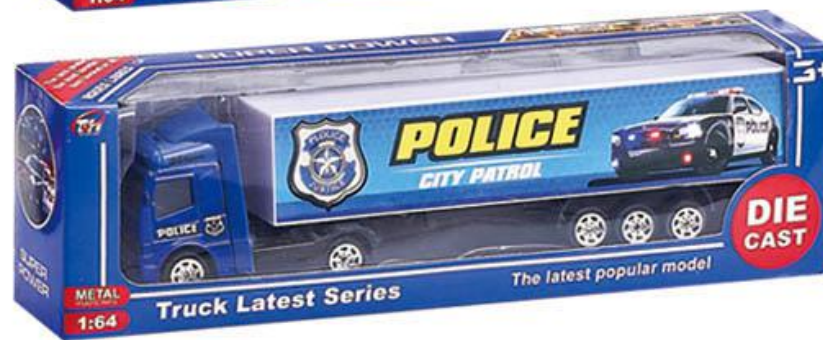

NO.TH676

QTY:280/140PCS
G/N WEIGHT:27/25KG

PACKING SIZE:23×4.5×7CM
CARTON SIZE:64×49×75CM