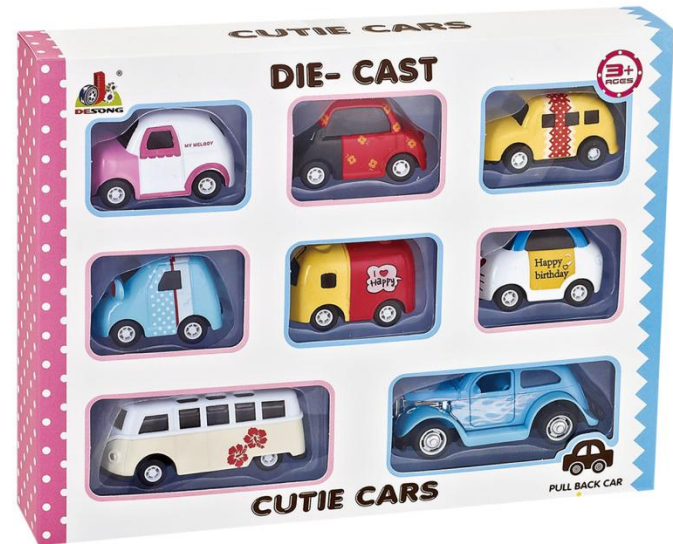

NO.DS887

QTY:72/36PCS
G/N WEIGHT:27.5/25.5KG

PACKING SIZE:25.6×19.8×4.6cm
CARTON SIZE:79.5×30×84cm