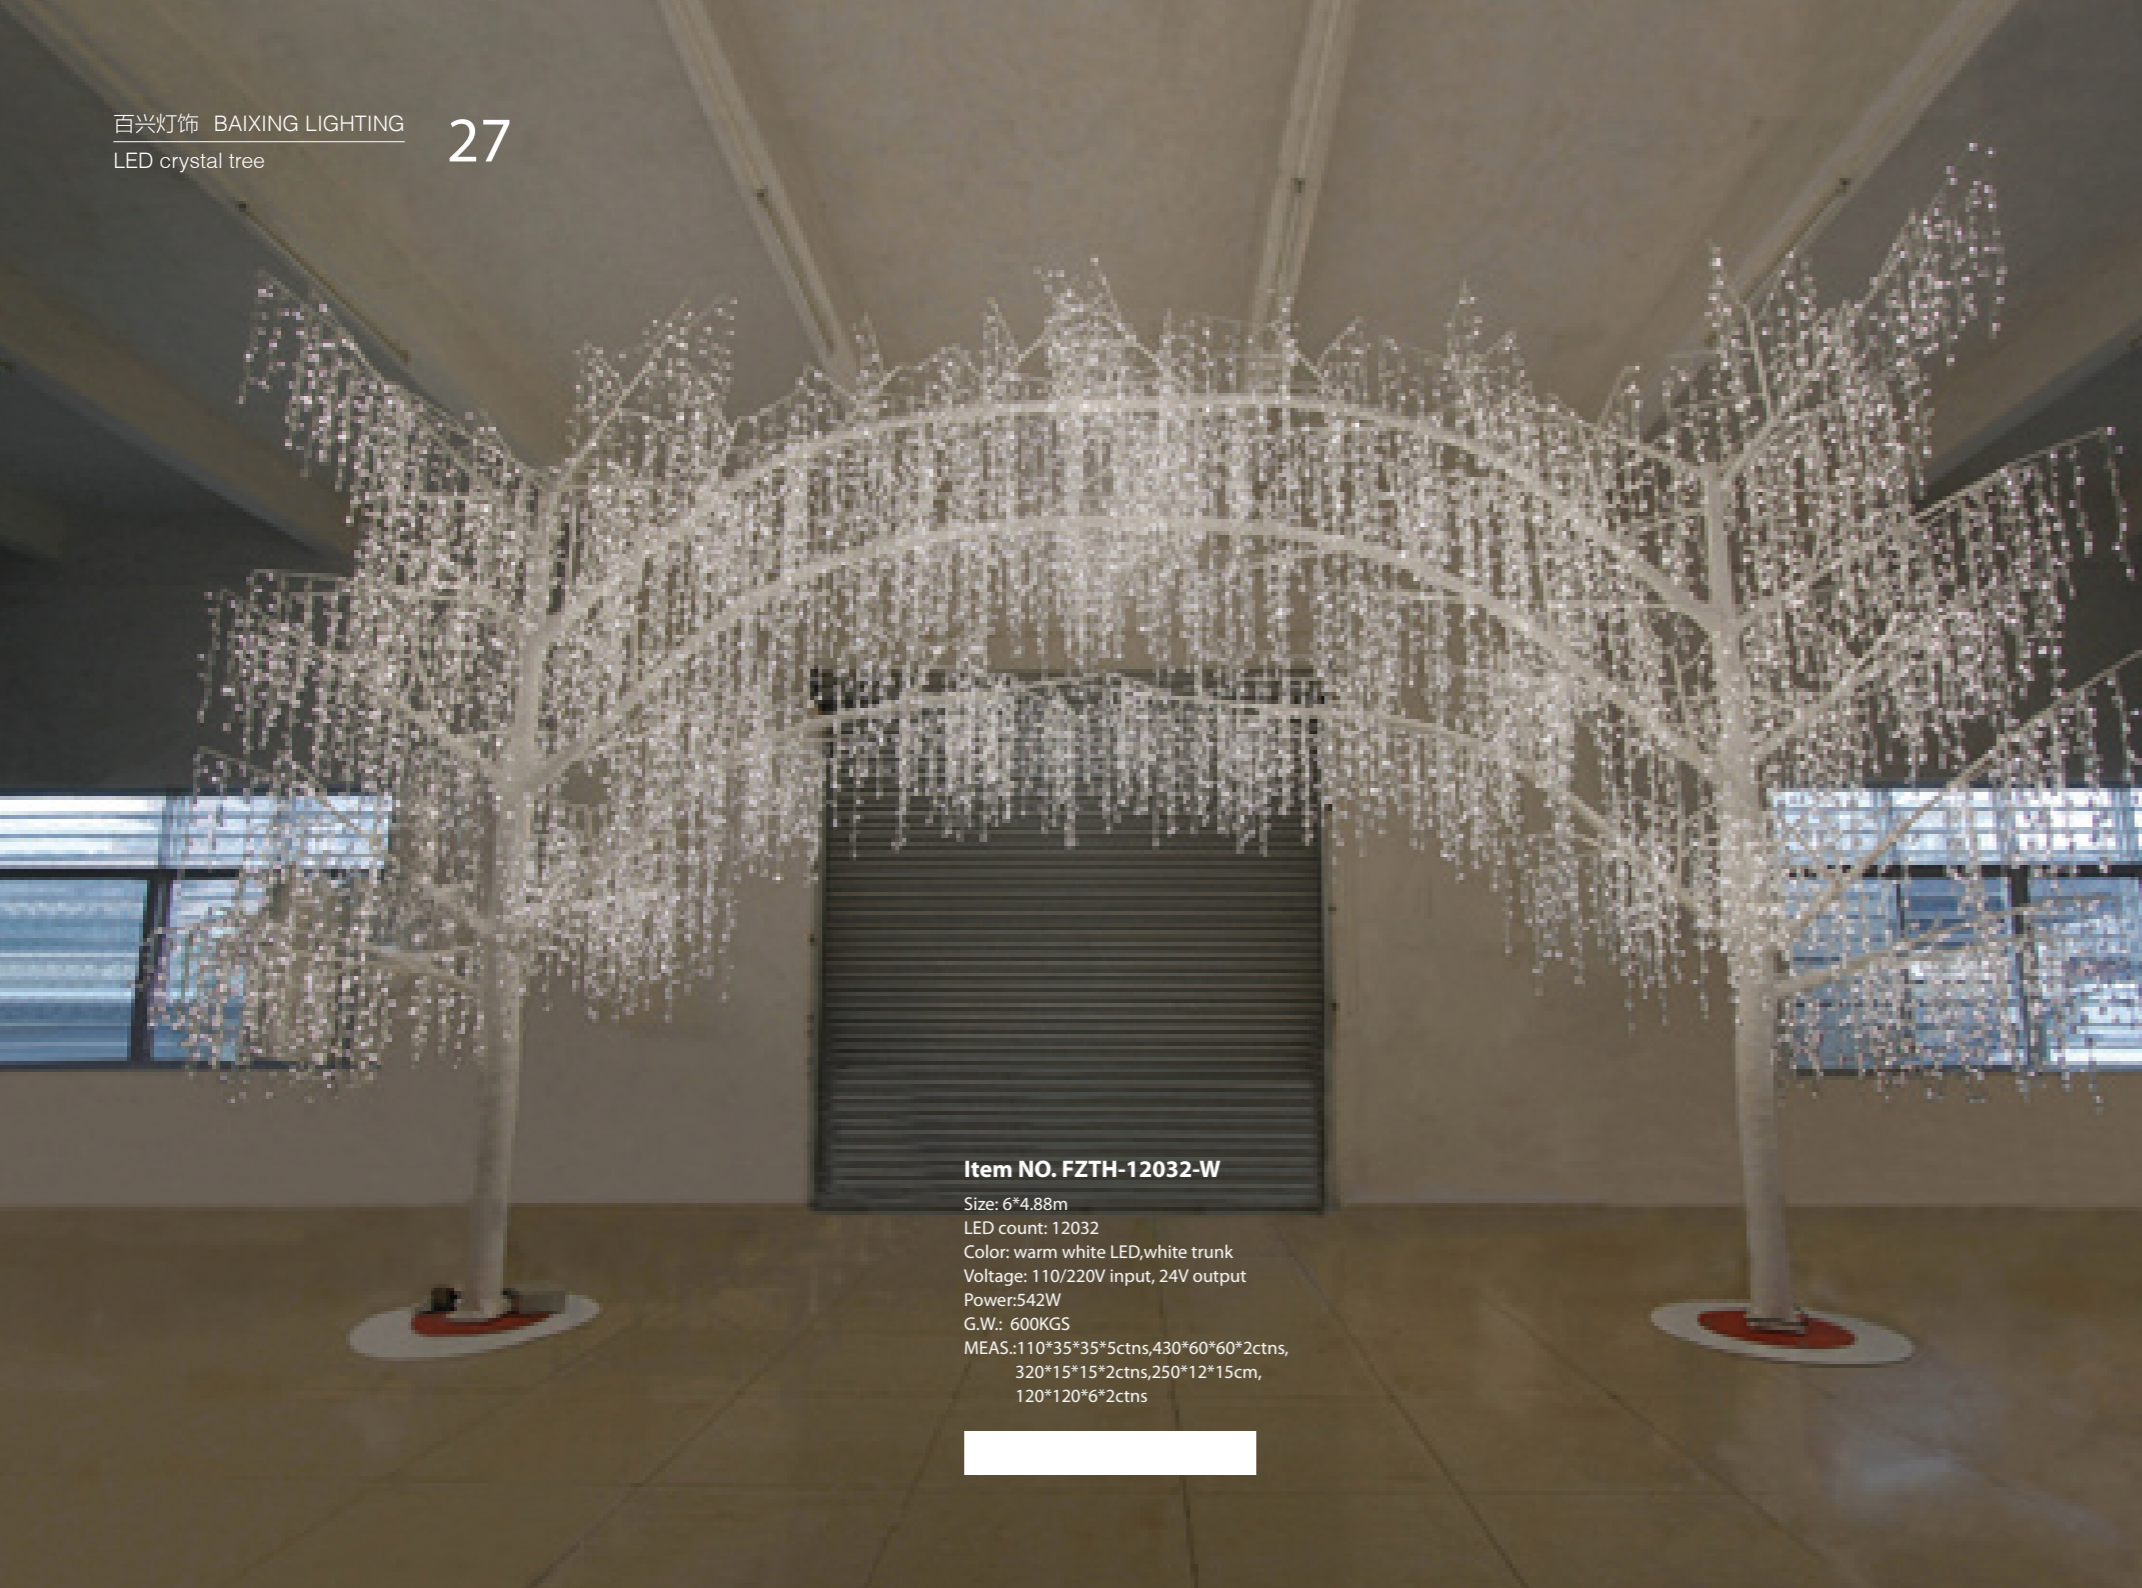

Item NO. FZTH-12032-W

Size: 6*4.88m
LED count: 12032
Color: warm white LED,white trunk
Voltage: 110/220V input, 24V output
Power:542W
G.W.: 600KGS
MEAS.:110*35*35*5ctns,430*60*60*2ctns,
320*15*15*2ctns,250*12*15cm,
120*120*6*2ctns

Item NO. FZTH-1900-S

Size: 2.4*1*1m
Number of LED:1900
Color: warm white LED,white trunk
Voltage: 110/240V input, 24V output
Power: 82W
G.W.: 61 KGS
MEAS.: 196*36*36CM,88*33*33CM