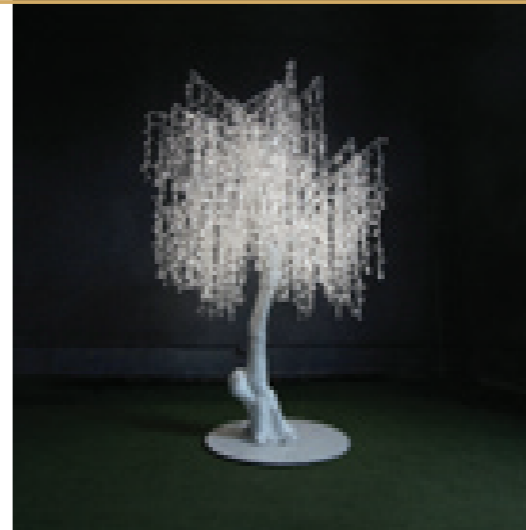

Item NO. FZTH-2448-S

Size: 2.8*2.6*1.3m
Number of LED:2448
Color: warm white LED,white trunk
Voltage: 110-240V input, 24V output
Power: 110W
G.W.: 105 KGS
MEAS.: 186*50*50CM,110*33*33CM