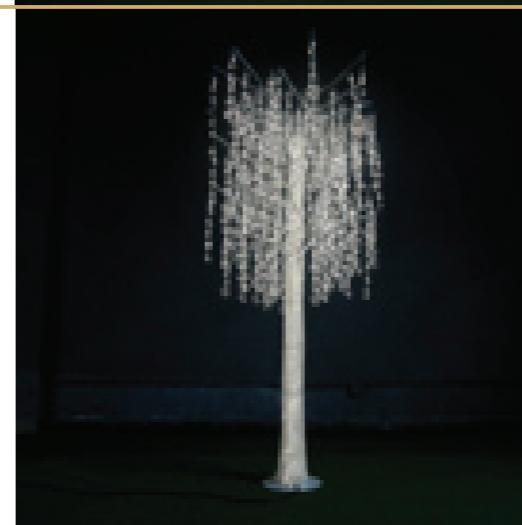

Item NO. FZTH-1120-S

Size: 2.2*1m
Number of LED:1120
Color: warm white LED,white trunk
Voltage: 110/240V input, 24V output
Power: 51W
G.W.: 29.5 KGS
MEAS.: 195*30*30CM