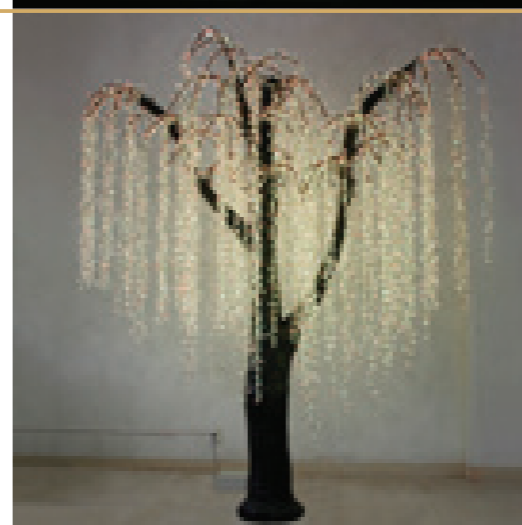

Item NO. LS-2000-S

Size: 2.2*1.3m
Number of LED:2000
Color: warm white LED,dark brown trunk
Voltage: 110/240V input, 24V output
Power: 90W
G.W.: 45 KGS
MEAS.: 190*35*35CM,90*30*30CM