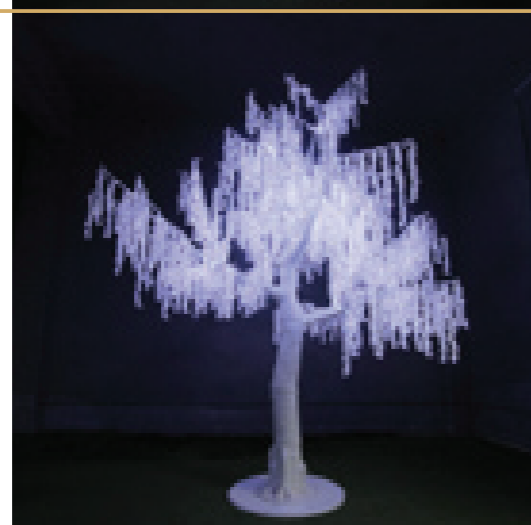

Item NO. FZTH-1764-W

Size: 1.9*1.4*1.4m
Number of LED:1764
Color: white LED,white trunk
Voltage: 110/240V input, 24V output
Power: 79W
G.W.: 44.1 KGS
MEAS.: 158*36*36CM

Item NO. FZTH-1344-W

Size: 2.2*1.3m
Number of LED:1334
Color: white LED, white trunk
Voltage: 110/240V input, 24V output
Power: 60W
G.W.: 35.4 KGS
MEAS.: 165*25*25CM,88*33*33CM