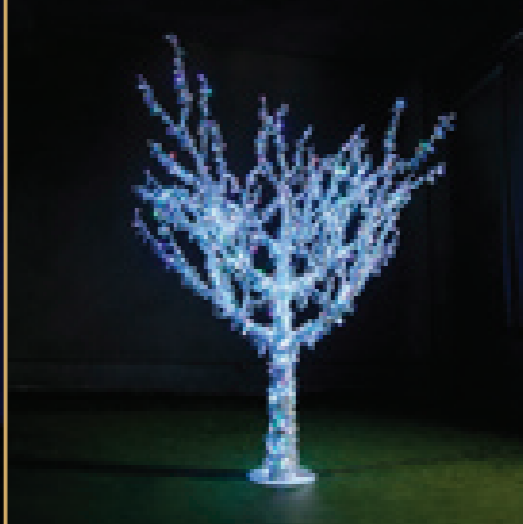

Item NO. FZTH-888-RGB

Size: 1.8*1.3m
Number of LED: 888*3
Color: RGB
Voltage: 110/240V input, 24V output
Power: 40W
G.W.: 48 KGS
MEAS.: 147*30*30 CM

Item NO. FZTH-280-W

Size: 1.5*0.9m
Number of LED: 280
Color: white LED, white trunk
Voltage: 110/240V input, 24V output
Power: 12W
G.W.: 12 KGS
MEAS.: 70*30*28CM