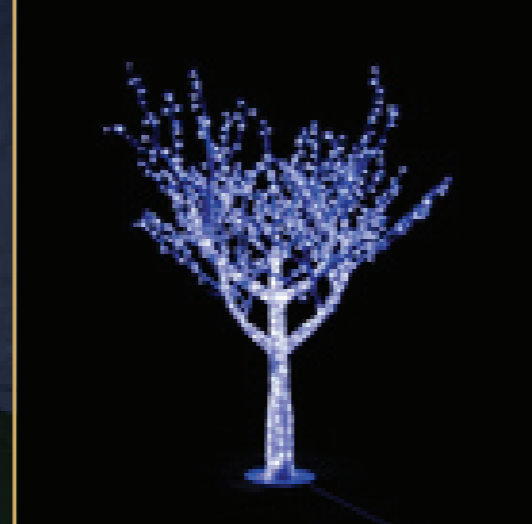

Item NO. FZTH-352-S

Size: 1.3m
LED count: 352
Color: warm white LED, white trunk
Voltage: 110/220V input, 24V output
Power: 16W
G.W.: 19KGS
MEAS.: 90*30*30CM

Item NO. FZTH-904LD-W

Size: 1.8*1.3m
Number of LED: 904
Color: white LED, white trunk
Voltage: 110/240V input, 24V output
Power: 40W
G.W.: 43 KGS
MEAS.: 158*36*36CM

Item NO. FY-2440-S

Size: 2.8*3.2*3.2m
Number of LED: 2440
Color: warm white LED, dark trunk
Voltage: 110/240V input, 24V output
Power: 110W
G.W.: 34.9 KGS
MEAS.: 168*35*35CM, 110*33*33CM