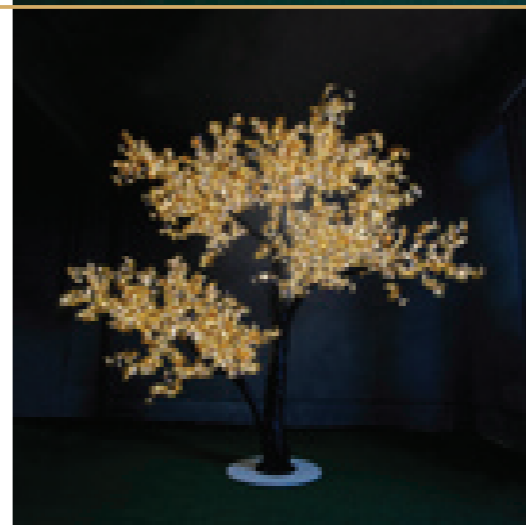

**Item NO. FY-1960-S**

Size: 3.1\*3.1\*1.4m  
Number of LED: 1960  
Color: warm white LED, dark trunk  
Voltage: 110/240V input, 24V output  
Power: 88W  
G.W.: 49.9 KGS  
MEAS.: 226\*35\*35CM, 110\*38\*38CM