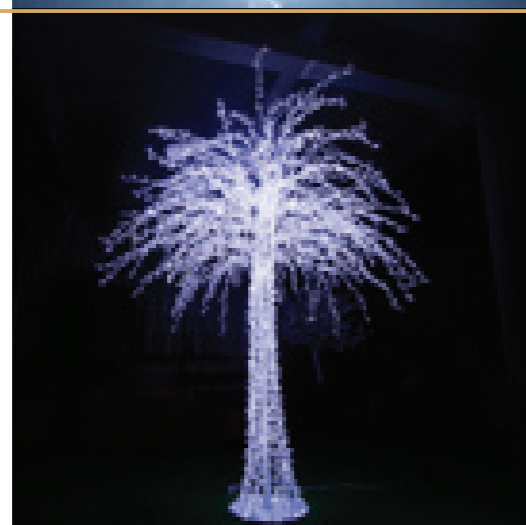

Item NO. FZTH-1016-S

Size: 1.5*1.2m
LED count: 1016
Color: warm white LED,white trunk
Voltage: 110/220V input, 24V output
Power: 46W
G.W.: 23.5KGS
MEAS.: 140*36*36cm

Item NO. LS-4096-RGB

Size: 3.8m
Number of LED:4096*3
Color: RGB
Voltage: 110/240V input, 24V output
Power: 555W
G.W.: 208 KGS
MEAS.: 330*60*60CM,110*35*35*2CM