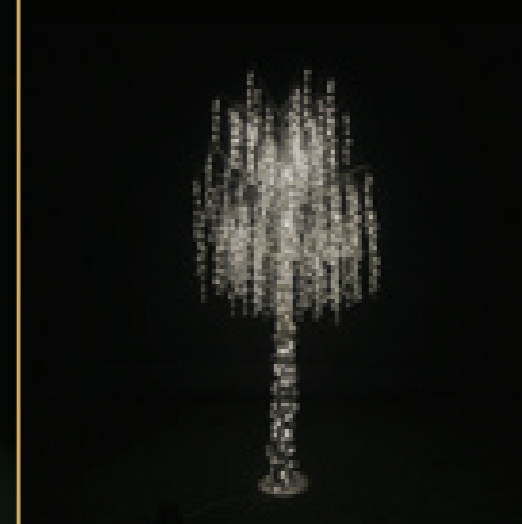

Item NO. FZTH-1024-S

Size: 2.15*1m
Number of LED:1024
Color: warm white LED,white trunk
Voltage: 110/240V input, 24V output
Power: 46W
G.W.: 29.6 KGS
MEAS.: 185*25*25CM