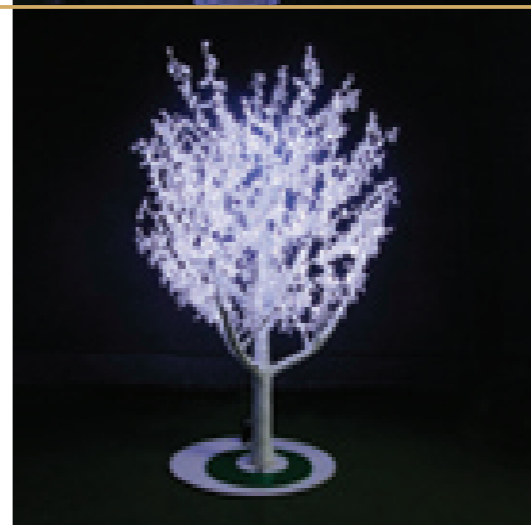

Item NO. FZTH-1600A-W

Size: 2.1*1.4*1.4m
Number of LED:1600
Color: white LED,white trunk
Voltage: 110/240V input, 24V output
Power: 72W
G.W.: 48.1 KGS
MEAS.: 158*36*36CM