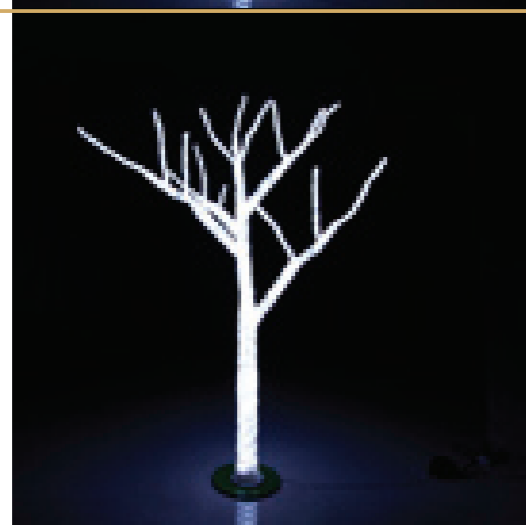

Item NO. FZTH-196-W

Size: 1.5*0.9m
Number of LED: 196
Color: white LED, white trunk
Voltage: 110/240V input, 24V output
Power: 10W
G.W.: 8.5 KGS
MEAS.: 110*27*27CM

Item NO. FY-2040-S

Size: 2.8*2.6*1.3m
Number of LED: 2040
Color: warm white LED, dark trunk
Voltage: 110/240V input, 24V output
Power: 92W
G.W.: 75 KGS
MEAS.: 180*50*50CM, 110*38*38CM