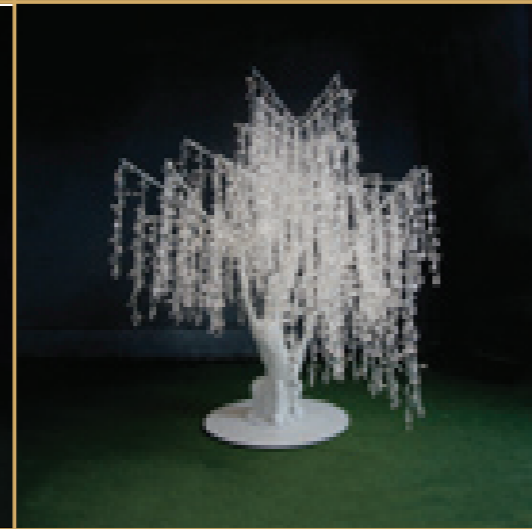

Item NO. FZTH-1296B-S

Size: 1.9*1.3*1.3m
Number of LED:1296
Color: warm white LED,white trunk
Voltage: 110/240V input, 24V output
Power: 58W
G.W.: 49 KGS
MEAS.: 110*35*35CM

Item NO.FZTH-2544B-S

Size: 3.1*3.1*1.1m
Number of LED:2544
Color: warm white LED,white trunk
Voltage: 110/240V input, 24V output
Power: 114W
G.W.: 93 KGS
MEAS.: 220*36*36CM,110*35*35CM