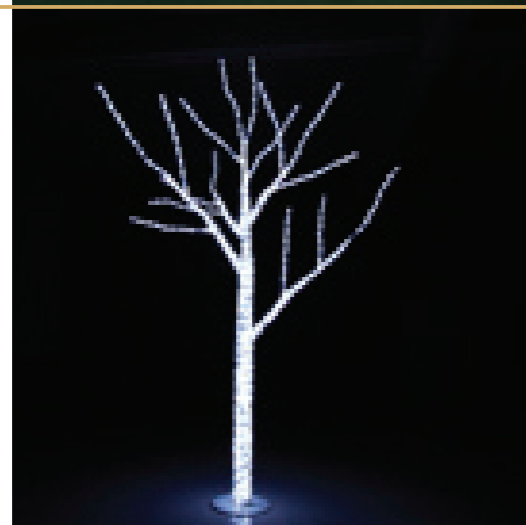

Item NO. FZTH-320-W

Size: 1.5*0.7m
Number of LED: 320
Color: white LED, white trunk
Voltage: 110/240V input, 24V output
Power: 15W
G.W.: 11 KGS
MEAS.: 110*20*20CM

Item NO. FY-1960-S

Size: 3.1*3.1*1.4m
Number of LED: 1960
Color: warm white LED, dark trunk
Voltage: 110/240V input, 24V output
Power: 88W
G.W.: 49.9 KGS
MEAS.: 226*35*35CM, 110*38*38CM