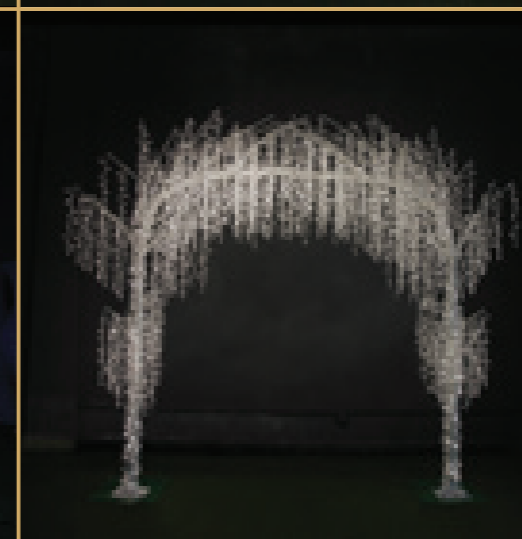

Item NO. FZTH-3200-S

Size: 2.8*3m
LED count: 3200
Color: warm white LED,white trunk
Voltage: 110/220V input, 24V output
Power:144W
G.W.: 102KGS
MEAS.:190*45*45cm, 110*38*38cm