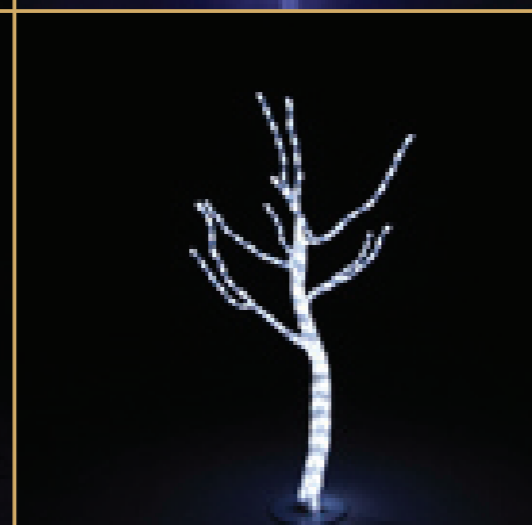

Item NO. FZTH-196-W

Size: 1.5*0.9m
Number of LED: 196
Color: white LED, white trunk
Voltage: 110/240V input, 24V output
Power: 10W
G.W.: 8.5 KGS
MEAS.: 110*27*27CM

Item NO. FY-2040-S

Size: 2.8*2.6*1.3m
Number of LED: 2040
Color: warm white LED, dark trunk
Voltage: 110/240V input, 24V output
Power: 92W
G.W.: 75 KGS
MEAS.: 180*50*50CM, 110*38*38CM