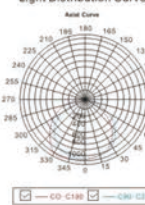

◇ HF-112 Series

◇ HF-112S Series

◇ HF-113 Series

◇ HF-113A Series

Light Distribution Curve

◇ HF-114 Series

LED-116-50W/80W LED-116-100W/120W LED-116-200W LED-117-50W LED-117-100W

LED-117-200W LED-118-50W LED-118-100W LED-118-150W/180W LED-119-60W