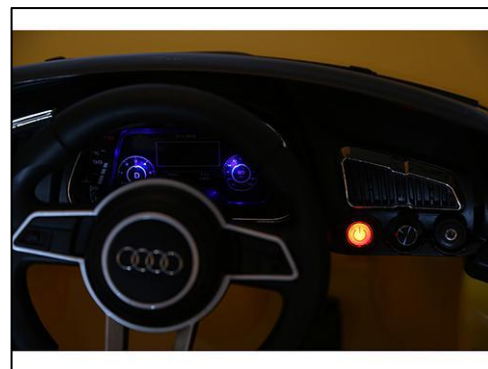

7. Music in steering wheel
8. Small improvement dashboard
9. One poster outside the carton
10. Color: Blue/Yellow/White/Red/Black
11. Charger: 6V1000MA

Option:

- (1) Remote Control (R/C)
- (2) EVA Tyre
- (3) Leather Seat
- (4) Painting
- (5) Motor: 550#*2, Battery: 6V7AH*2, Charger: 12V1000MA