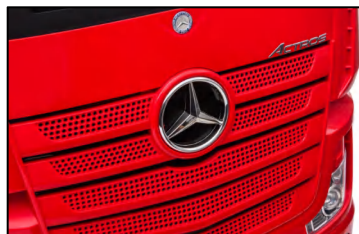

Model: LR048

Licensed Benz Actros Truck

Packing Size (CM)	Car Size (CM)	Battery	Motor	Age	G.W (Kgs)	N.W (Kgs)
129*60*53	126*68*102	12V10AH*1	35W*2	3-8	28	23.5

Function:

1. With 2.4g R/C
2. Music player, MP3 socket
3. Forward and backward
4. Fast and Low speed
5. LED lights
6. One button start
7. Power Display

7. Music volume control
8. Four-wheel suspension
9. Double open door
10. Average speed: 3-5 KM/H
11. Color: Black/Red/Blue/White/Pink, Painted: Black/Blue/Red/White/Pink

Option:

- (1) Painting
- (2) Leather seat
- (3) EVA tire
- (4) Pull bar
- (5) Upgrade to 35W*4, 12V7AH*2