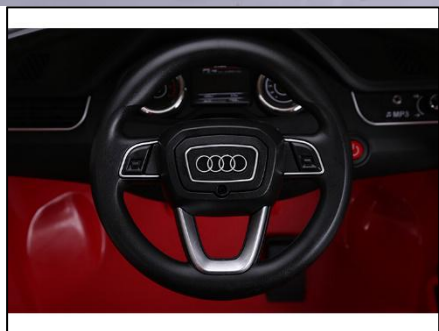

Model: LR081

Licensed AUDI Q7

Packing Size (CM)	Car Size (CM)	Battery	Motor	Age	G.W (Kgs)	N.W (Kgs)
122*63*47	121*72*59	6V7AH*1	550#*1	3-8	23.5	20

Function

1. One starting button
2. Front and back lights
3. Seat belt
4. Rear suspension
5. Two door open
6. Music on dashboard

7. Music in steering wheel

8. Small improvement dashboard
9. One poster outside the carton
10. Color: Black/White/Red
11. Charger: 6V1000MA

Option:

- (1) Remote Control
- (2) EVA Tyre
- (3) Leather Seat
- (4) Painting
- (5) Motor: 550#*2, Battery: 6V7AH*2, Charger: 12V1000MA