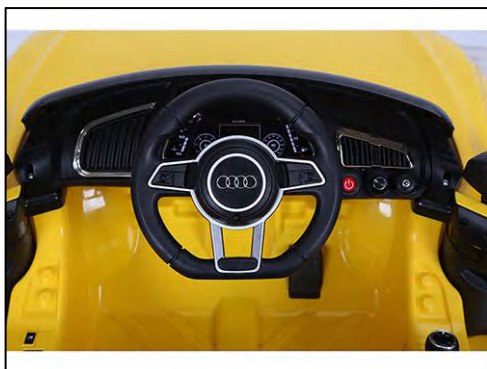

Model: LR024

Licensed AUDI R8

Packing Size (CM)	Car Size (CM)	Battery	Motor	Age	G.W (Kgs)	N.W (Kgs)
123*63*35	123*71*49	6V7AH*1	550#*1	3-8	21	17

Function:

1. One starting button
2. Front and back lights
3. Seat belt
4. Rear suspension
5. Two door open
6. Music on dashboard

7. Music in steering wheel
8. Small improvement dashboard
9. One poster outside the carton
10. Color: Blue/Yellow/White/Red/Black
11. Charger: 6V1000MA

Option:

- (1) Remote Control (R/C)
- (2) EVA Tyre
- (3) Leather Seat
- (4) Painting
- (5) Motor: 550#*2, Battery: 6V7AH*2, Charger: 12V1000MA