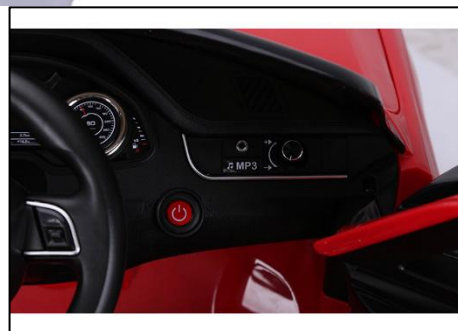

Model: LR081

Licensed AUDI Q7

Packing Size (CM)	Car Size (CM)	Battery	Motor	Age	G.W (Kgs)	N.W (Kgs)
122*63*47	121*72*59	6V7AH*1	550#*1	3-8	23.5	20

Function

1. One starting button
2. Front and back lights
3. Seat belt
4. Rear suspension
5. Two door open
6. Music on dashboard

7. Music in steering wheel

8. Small improvement dashboard
9. One poster outside the carton
10. Color: Black/White/Red
11. Charger: 6V1000MA

Option:

- (1) Remote Control
- (2) EVA Tyre
- (3) Leather Seat
- (4) Painting
- (5) Motor: 550#*2, Battery: 6V7AH*2, Charger: 12V1000MA