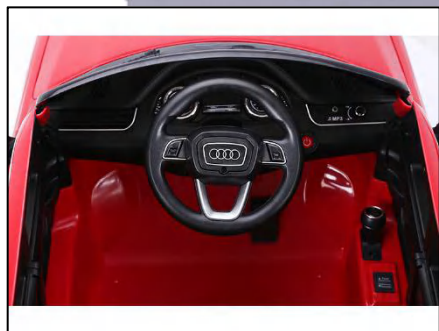

Model: LR081

Licensed AUDI Q7

Packing Size (CM)	Car Size (CM)	Battery	Motor	Age	G.W (Kgs)	N.W (Kgs)
122*63*47	121*72*59	6V7AH*1	550#*1	3-8	23.5	20

Function

1. One starting button
2. Front and back lights
3. Seat belt
4. Rear suspension
5. Two door open
6. Music on dashboard

7. Music in steering wheel

8. Small improvement dashboard
9. One poster outside the carton
10. Color: Black/White/Red
11. Charger: 6V1000MA

Option:

- (1) Remote Control
- (2) EVA Tyre
- (3) Leather Seat
- (4) Painting
- (5) Motor: 550#*2, Battery: 6V7AH*2, Charger: 12V1000MA