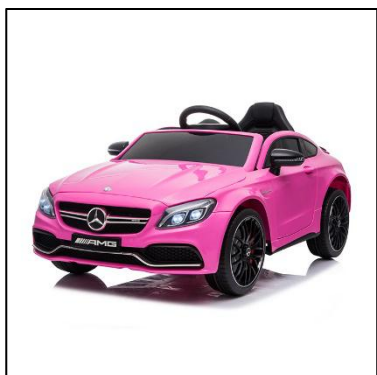

Option:

- (1) Leather Seat
- (2) Painting
- (3) EVA Tyre