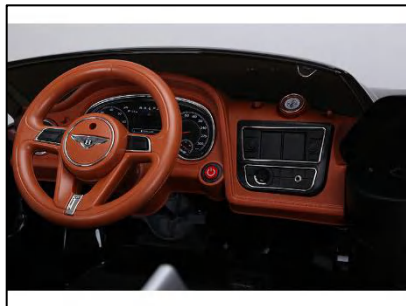

Model: LR077

Licensed Bentley

Packing Size (CM)	Car Size (CM)	Battery	Motor	Age	G.W (Kgs)	N.W (Kgs)
126*65*46	125*73.4*58	6V7AH*1	550#*1	3-8	27	21.5

Function

1. One starting button
2. Front and back lights
3. Seat belt
4. Rear suspension
5. Two door open
6. Music on dashboard

7. Music in steering wheel

8. One poster outside the carton
9. Color: Black/White/Red
10. Charger: 6V1000MA

Option:

- (1) Remote Control
- (2) EVA Tyre
- (3) Leather Seat
- (4) Painting
- (5) Motor: 550#*2, Battery: 6V7AH*2, Charger: 12V1000MA