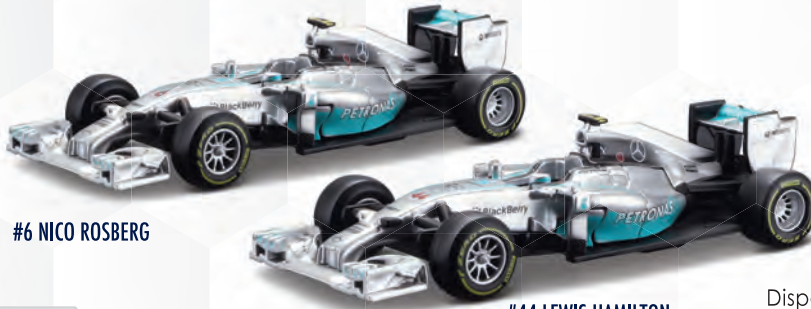

#44 LEWIS HAMILTON

18 -38020

MERCEDES AMG PETRONAS F1 W05 HYBRID(2014)

Asst. #18-38120
Dispenser (Assortment)
Outer: 48 pcs.

#6 NICO ROSBERG