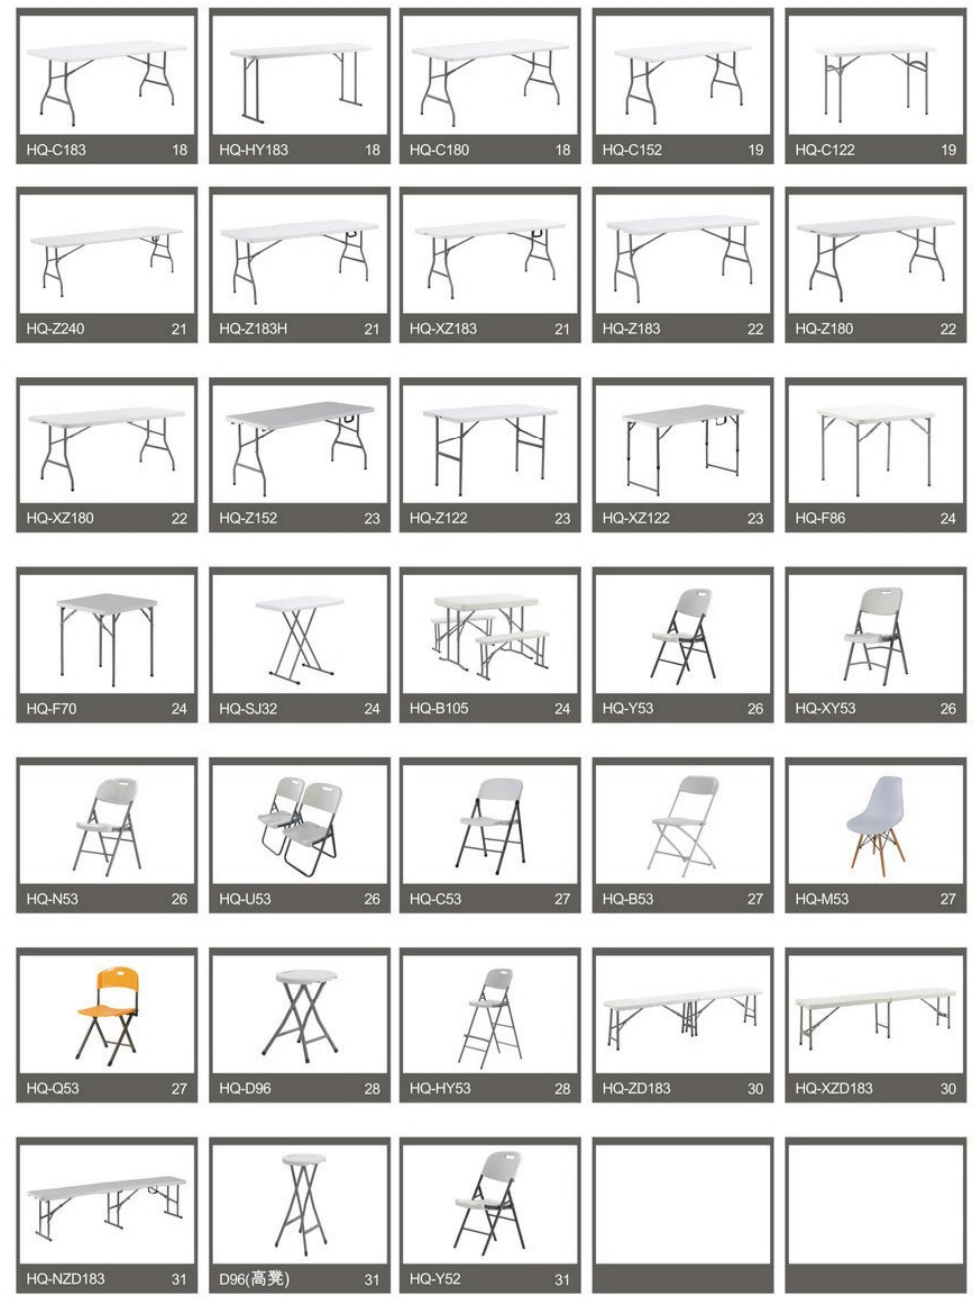

Products Catalogue

Stable structure, perfect design, rigorous work, for the pursuit of quality is always more than others.

Modern Taste Noble Family Life

All our efforts were made to pursuit of higher quality