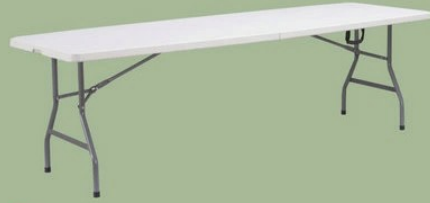

FOLD IN HALF TABLE / 折叠桌

HQ-Z240