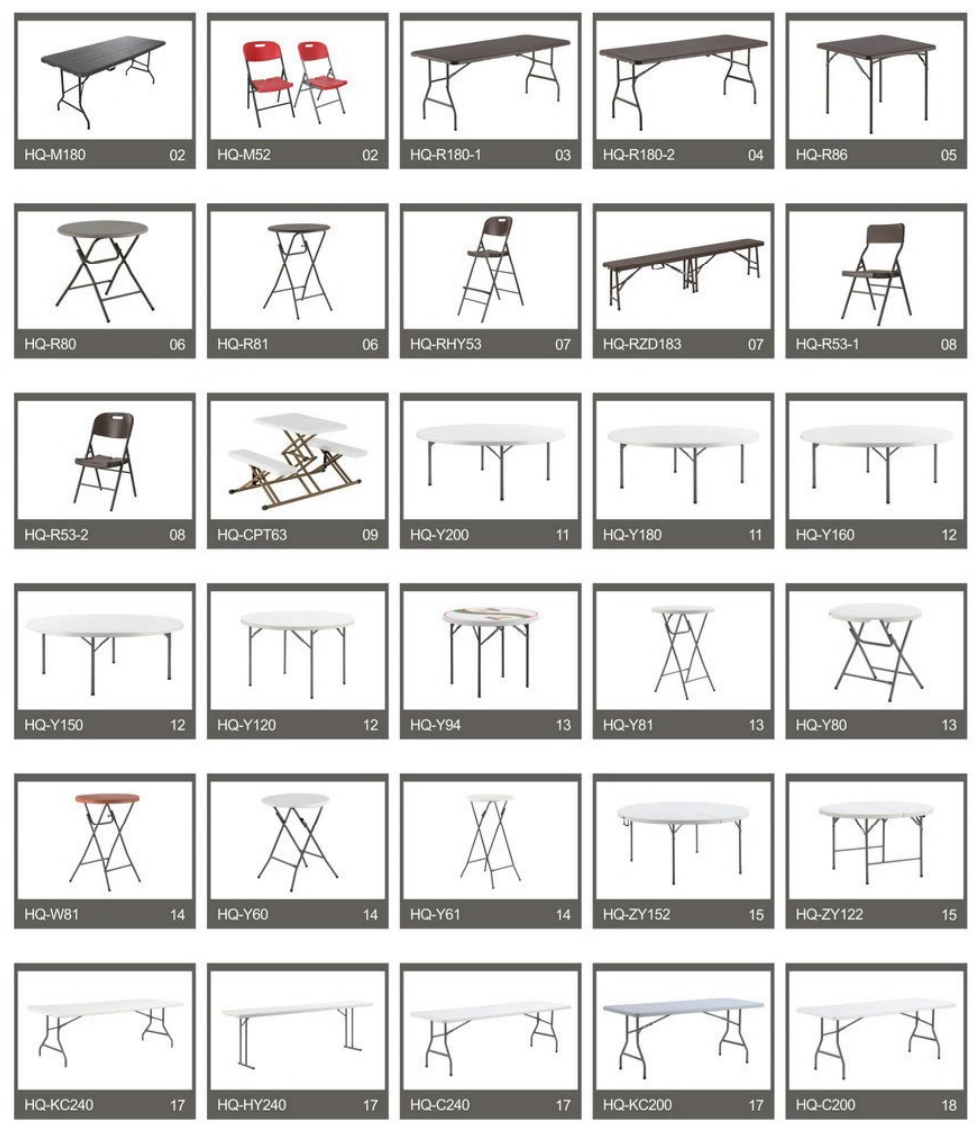

Products Catalogue

Stable structure, perfect design, rigorous work, for the pursuit of quality is always more than others.

Modern Taste Noble Family Life

All our efforts were made to pursuit of higher quality