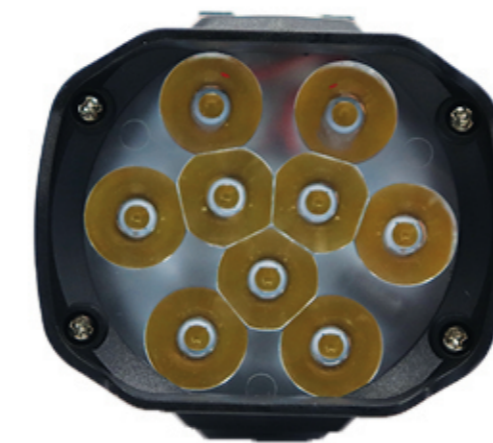

Product No.: QCWL150

Product Size: 80*70mm
Power: 9W
Operating Voltage: 9-30V
LED chips: 3030
Waterproof: IP67
Color Temperatur: 6500K-7000k
Operating Life: > 30000h