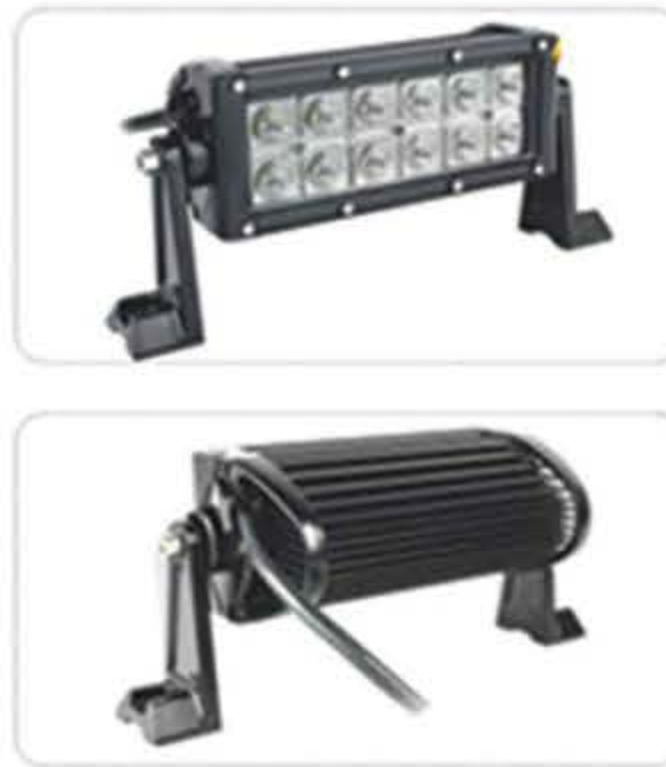

Product No.: Strip Light A2 Double row 3W/Light

Operating Volt: 10-30V
LEDC hipd: 3W/PCS Epistar LEDs
Color Temperature: 6000K
Beam: Sport/Flood Beam
Waterproof: Ip67 LENS: PMMA lens
Mounting Bracket: Stainless Steel
Housing Material: Die-cast aluminum alloy
Life Span: above30000hours

MODEL	LENGTHINCH	LENGTH(MM)	LUMENS
A2-36W	7.5"	185x80x88	3240LM
A2-72W	13.5"	345x80x88	6480LM
A2-120W	22.0"	555x80x88	10800LM
A2-180W	33.0"	840x80x88	16200LM
A2-240W	42.0"	1050x80x88	21600LM
A2-300W	50.0"	1315x80x88	27000LM