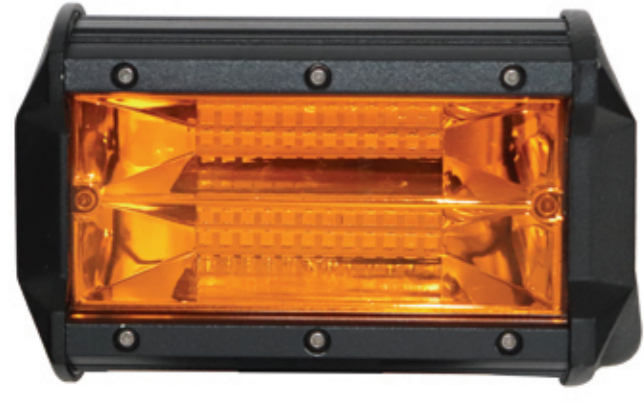

Product No.: QCWL186

Product Size: 135*75*65mm
Power: 24W
Operating Voltage: 9-32V
Beam: Spot Beam
LED chips: 1W
Waterproof: IP67
Color Temperatur: 6500K
Operating Life: > 30000h