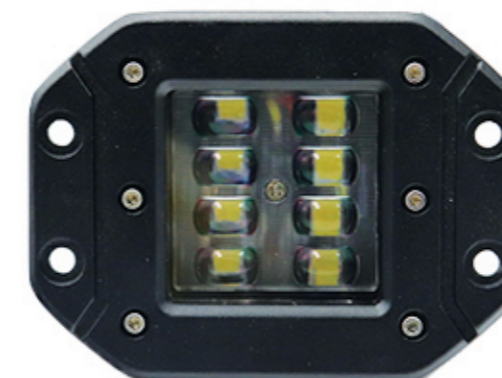

Product No.: QCWL152

Product Size: 120*90*60mm
Power: 12W
Operating Voltage: 9-30V
LED chips: 3030
Waterproof: IP67
Color Temperatur: 6500K-7000k
Operating Life: > 30000h