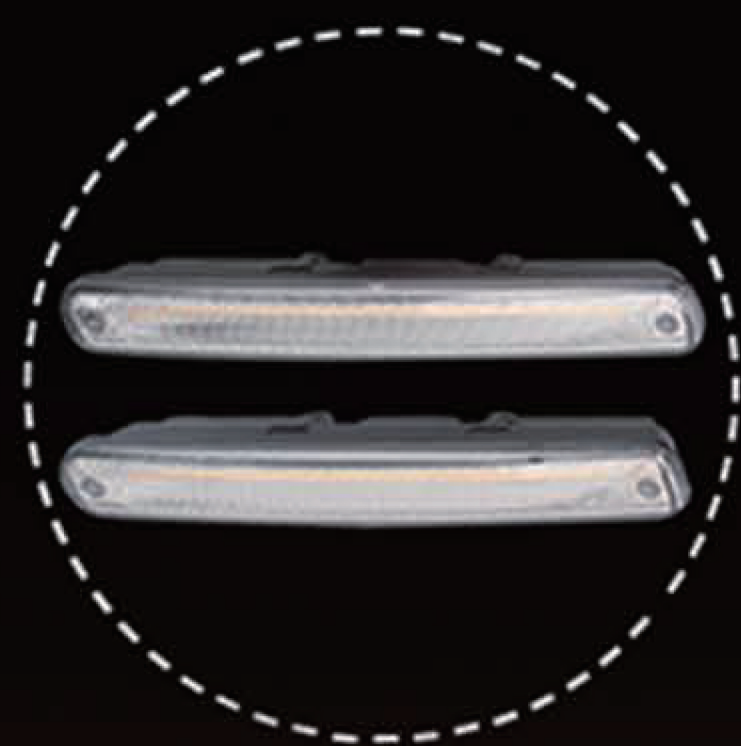

PRODUCT
BROCHURE

2019

FUTURE
AUTO PARTS