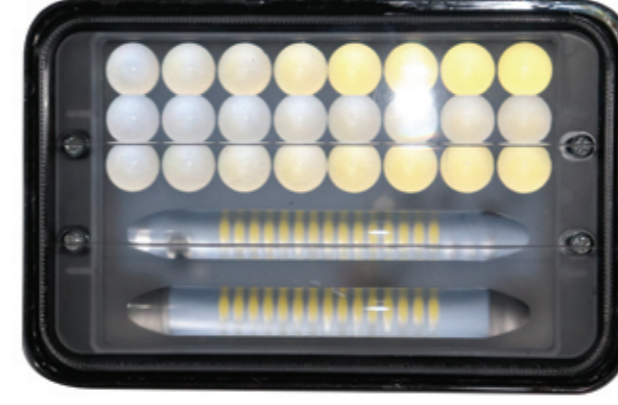

Product No.: QCWL 171

Product Size: 165*110*55mm
Power: 45W
Operating Voltage: 9-32V
Beam: Spot Beam
LED chips: 1w
Waterproof: IP67
Color Temperatur: 6500K
COperating Life: > 30000h