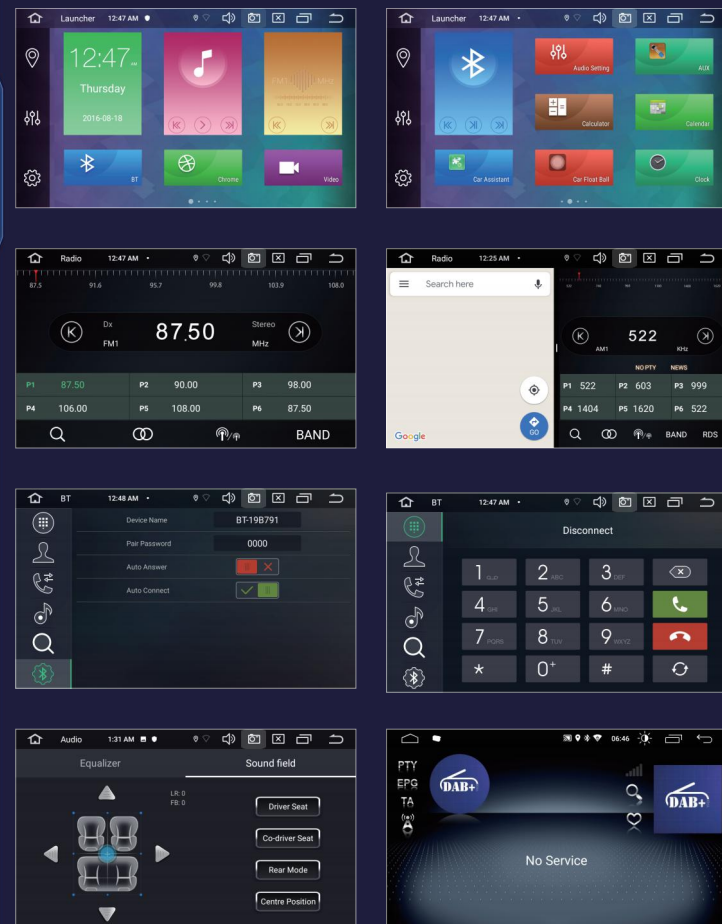

RAM: 4GB

ROM: 32GB/64GB (Optional)

Touch Panel : Capacitive 5-points touch

Optional System: Android 10

Resolution: 1024*600

T3 Solution

Main Specifications:

CPU: ALLWINNER T3L /4 core A7 1.2GHZ

RAM: 1GB/2GB

ROM: 16GB/32GB (Optional)

Touch Panel : Capacitive 5-points touch

Optional System: Android 10

Resolution: 1024*600

8227 Solution

Main Specifications:

CPU: Quad-Core Cortex-A7 operating 1.3GHz