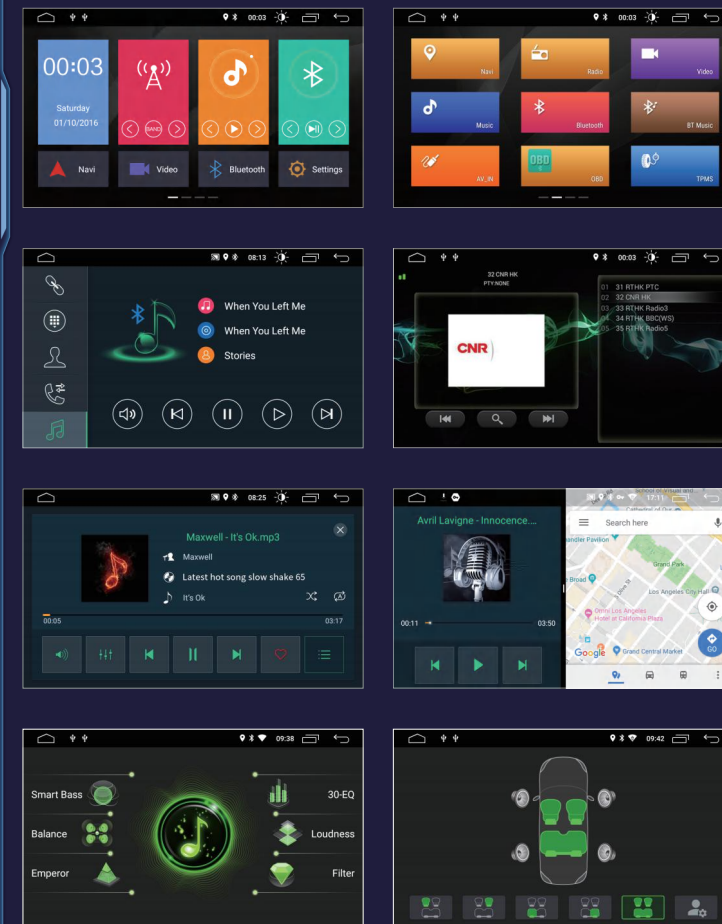

RAM: 1GB/2GB

ROM: 16GB/32GB (Optional)

Touch Panel : Capacitive 5-points touch

Optional System: Android 10

Resolution: 1024*600

8227 Solution

Main Specifications:

CPU: Quad-Core Cortex-A7 operating 1.3GHz

RAM: 2GB

ROM: 16GB/32GB (Optional)

Touch Panel : Capacitive 5-points touch

Optional System: Android 10

Resolution: 1024*600

8259 Solution

Main Specifications:

CPU: Octa ARM A53 8*2.5 GHz

RAM: 4GB

ROM: 64GB/128GB (Optional)

Touch Panel : Capacitive 5-points touch

Optional System: Android 10

Resolution: 1024*600

FUNCTION

Radio

Built-in AM FM Radio station
30 Stations preset.

GPS Navigation

Support navigation software that
is compatible with Android OS.

Built-in WIFI

Surf the internet by connecting
Wi-Fi hotspot.

Steering Wheel Control

Adjust volume, change channels,
skip songs, and more.