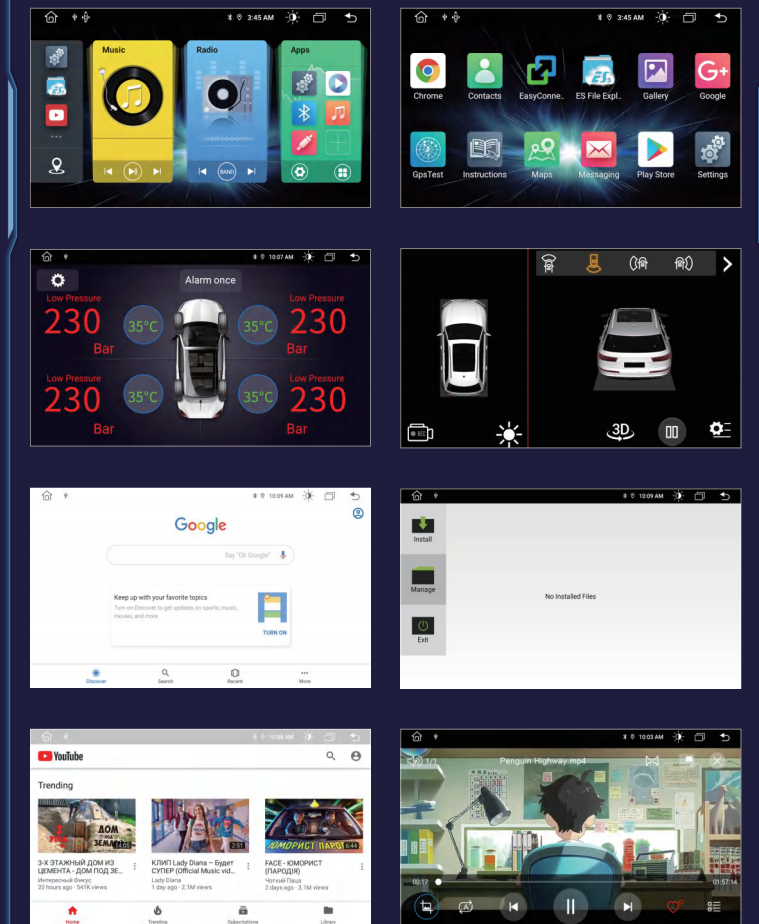

RAM: 2GB

ROM: 16GB/32GB (Optional)

Touch Panel : Capacitive 5-points touch

Optional System: Android 10

Resolution: 1024*600

8259 Solution

Main Specifications:

CPU: Octa ARM A53 8*2.5 GHz

RAM: 4GB

ROM: 64GB/128GB (Optional)

Touch Panel : Capacitive 5-points touch

Optional System: Android 10

Resolution: 1024*600

FUNCTION

Radio

Built-in AM FM Radio station
30 Stations preset.