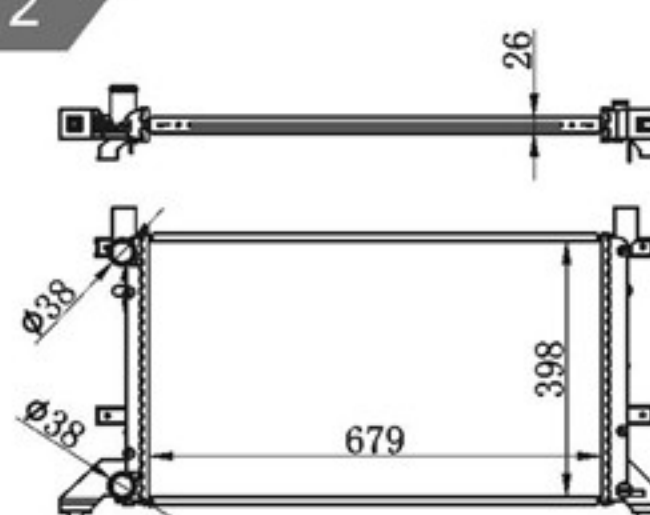

BY-15012

MODELS : LT28-35 LL BUS(2DM) 96- MT   P A : 26
CORE SIZE : 679×398   DPI :
TANK SIZE : 50/50×415   OEM : 2D0.121.253
CARTON :   NISSENS:65231A