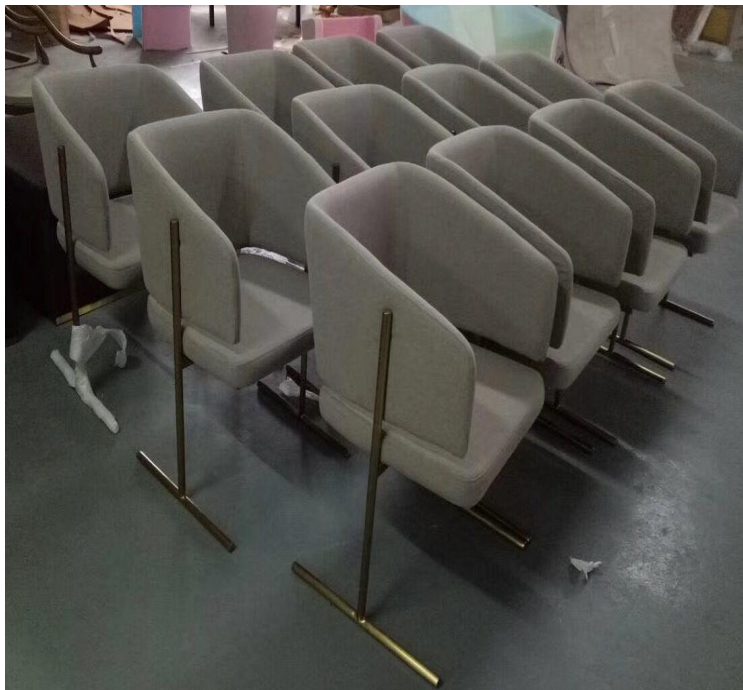

K1032	椅子		常规	不锈钢拉丝香 槟金+布	2件

ODS704-13布料：4米