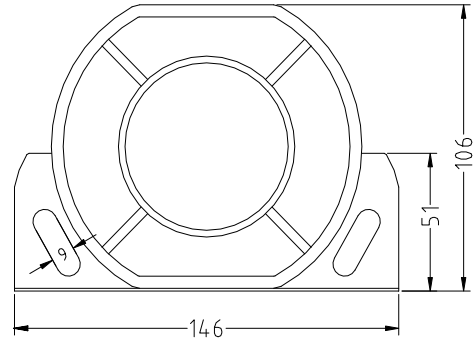

BACKUP ALARM(reversing siren)

Voltage: DC 12V-80V
Current: 400 mA
Sound:BEE...BEE
SPL: 102dB / 107dB
Material: NYLON
Color: Black
Waterproof: IP67
Packing: 50PCS / Carton
MEAS:25 X 23 X 40 CM

ITEM NO.:BB-115

Voltage: DC 12~36V
Current: 500 mA
Sound:DO...DO
SPL: 112±3 dB
Material:Iron shell+nylon
Color: Black
Waterproof: IP67
Packing: 20PCS / Carton

ITEM NO.:BB-116

Voltage: DC 12V-48V / 12V-80V
Current: 400 mA
Sound:BEE...BEE
SPL: 102dB / 107dB
Material: NYLON
Color: Black
Waterproof: IP67
Packing: 50PCS / Carton
MEAS:25 X 23 X 40 CM

ITEM NO.:BB-117

Voltage: DC 12V-48V / 12V-80V
Current: 400 mA
Sound:BEE...BEE
SPL: 102dB / 107dB
Material: NYLON
Color: Black
Waterproof: IP67
Packing: 50PCS / Carton
MEAS:25 X 23 X 40 CM

ITEM NO.:BB-118

Company Name: Yuyao City Chebang Electronic Technology Co., Ltd

Add: Donglu Centre Road No.27,Dongpu Village,Simen Town,Yuyao City,ZhejiangProvince,China.

Tel: +86-574-62506221,Fax: +86-574-62506296

ZIP:315470

E-mail:chebang_sale@aliyu.com

<http://chebao.en.alibaba.com>

<http://www.chebaokj.com>