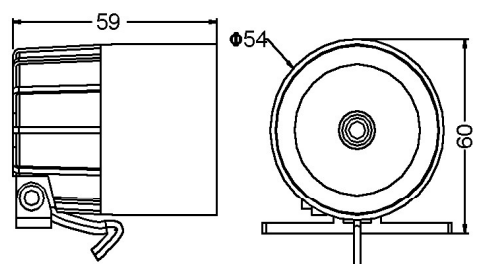

Voltage: DC 12 V / 24V
Current: 100~200 mA
Intermittent sound:BEE...BEE
SPL: 110 ± 3 dB
Material: ABS
Color: Black
Waterproof: IP66 or IP67
Packing: 100PCS / Carton
MEAS:39.5 X 29.5 X 47CM