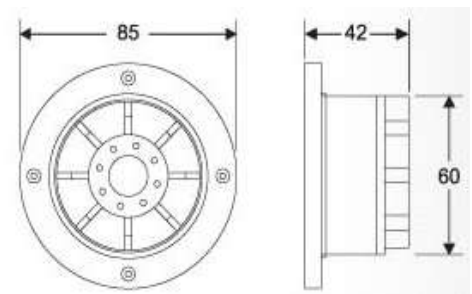

Voltage: DC 12 V / 24V
Current: 100~200 mA
Intermittent sound:BEE...BEE
SPL: 110 ± 3 dB
Material: ABS
Color: Black/ White
Waterproof: IP65
Packing: 100PCS / Carton
MEAS:44.5 X 36 X 46CM

ITEM NO.:BB-105