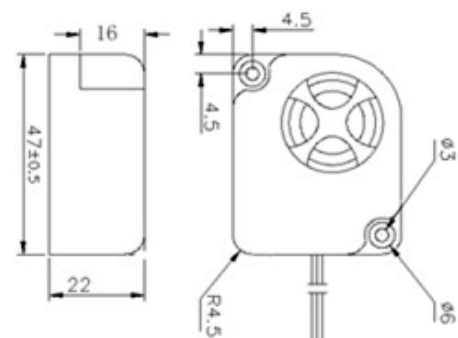

Voltage: DC 12 V / 24V
Intermittent sound:BEE...BEE
SPL: 106 ± 3 dB
Material: ABS
Color: Black/ White
Waterproof: IP64
Packing: 500PCS / Carton
MEAS:43.5 X 29.5 X 27CM