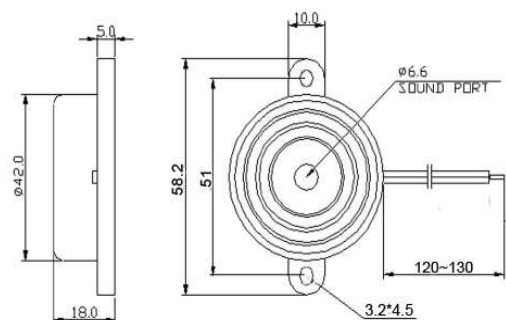

Voltage: DC 12 V / 24V
Intermittent sound:BEE...BEE
SPL: 103 ± 3 dB
Material: ABS
Color: Black/ White
Waterproof: IP64
Packing: 500PCS / Carton
MEAS:43.5 X 29.5 X 27CM

ITEM NO.:BB116