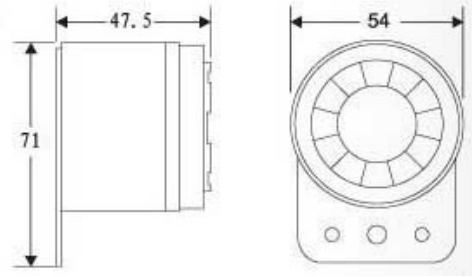

ITEM NO.:BB-102

Voltage: DC 12 V / 24V
 Current: 100~200 mA
 Intermittent sound:BEE...BEE
 SPL: 106 ± 3 dB
 Material: ABS
 Color: Black/ White
 Waterproof: IP64
 Packing: 200PCS / Carton
 MEAS:36 X 27 X 40CM