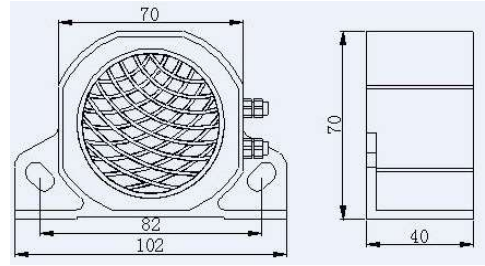

Voltage: DC 12V-80V
Current: 400 mA
Sound:BEE...BEE
SPL: 102dB / 107dB
Material: NYLON
Color: Black
Waterproof: IP67
Packing: 50PCS / Carton
MEAS:25 X 23 X 40 CM

ITEM NO.:BB-115

Voltage: DC 12~36V
Current: 500 mA
Sound:DO...DO
SPL: 112±3 dB
Material:Iron shell+nylon
Color: Black
Waterproof: IP67
Packing: 20PCS / Carton