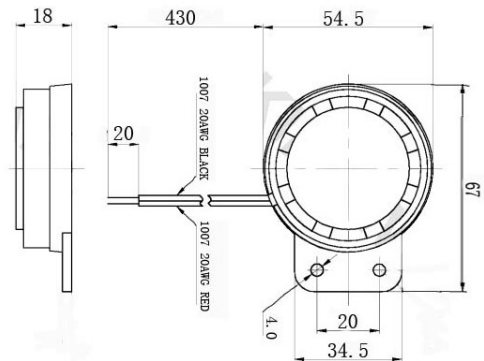

Voltage: DC 12 V / 24V
Current: 100~200 mA
Intermittent sound:BEE...BEE
SPL: 110 ± 3 dB
Material: ABS
Color: Black
Waterproof: IP66
Packing: 100PCS / Carton
MEAS:39.5 X 29.5 X 47CM

ITEM NO.:BB-112