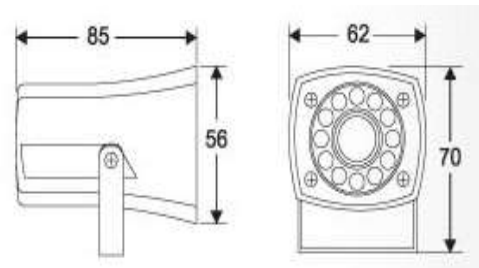

Voltage: DC 12 V / 24V
Current: 100~200 mA
Intermittent sound:BEE...BEE
SPL: 110 ± 3 dB
Material: ABS
Color: Black/ White
Waterproof: IP64
Packing: 100PCS / Carton
MEAS:37.5 X 34.2 X 31.5CM

ITEM NO.:BB-104