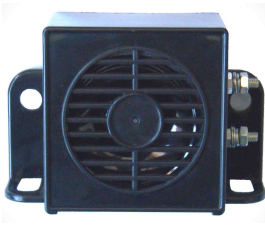

ITEM NO.:BB-116

Voltage: DC 12V-48V / 12V-80V
Current: 400 mA
Sound:BEE...BEE
SPL: 102dB / 107dB
Material: NYLON
Color: Black
Waterproof: IP67
Packing: 50PCS / Carton
MEAS:25 X 23 X 40 CM

ITEM NO.:BB-117