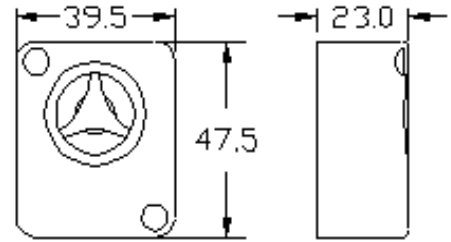

BACKUP ALARM(reversing siren)

Voltage: DC 12 V / 24V
Current: 100~200 mA
Intermittent sound:BEE...BEE
SPL: 106 ± 3 dB
Material: ABS
Color: Black/ White
Waterproof: IP64
Packing: 200PCS / Carton
MEAS:36 X 27 X 40CM

ITEM NO.:BB-107