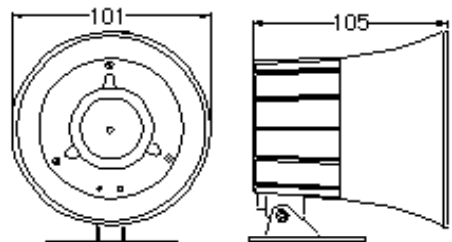

Voltage: DC 12 V / 24V / 12-48V
Current: 500 mA
Sound:DO...DO
SPL: 112±3 dB
Material: ABS
Color: Black
Waterproof: IP66
Packing: 40PCS / Carton
MEAS:55 X 22.5 X 47.5CM