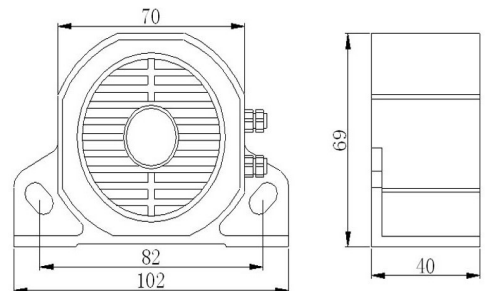

ITEM NO.:BB-118

Company Name: Yuyao City Chebang Electronic Technology Co., Ltd

Add: Donglu Centre Road No.27,Dongpu Village,Simen Town,Yuyao City,ZhejiangProvince,China.

Tel: +86-574-62506221,Fax: +86-574-62506296

ZIP:315470

E-mail:chebang_sale@aliyu.com

<http://chebao.en.alibaba.com>

<http://www.chebaokj.com>