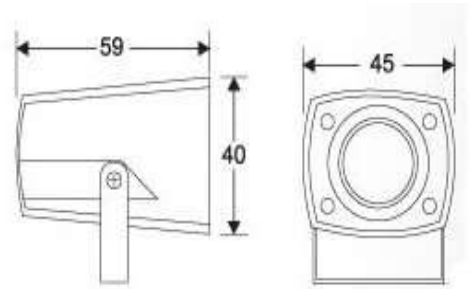

ITEM NO.:BB-102

Voltage: DC 12 V / 24V
 Current: 100~200 mA
 Intermittent sound:BEE...BEE
 SPL: 106 ± 3 dB
 Material: ABS
 Color: Black/ White
 Waterproof: IP64
 Packing: 200PCS / Carton
 MEAS:36 X 27 X 40CM