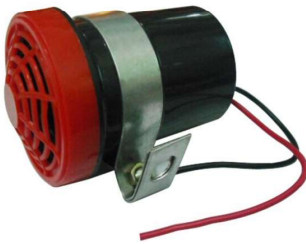

BACKUP ALARM(reversing siren)

ITEM NO.:BB-101

Voltage: DC 12 V / 24V
 Current: 100~200 mA
 Intermittent sound:BEE...BEE
 SPL: 108 ± 3 dB
 Material: ABS
 Color: Black / Red / White
 Waterproof: IP64
 Packing: 200PCS / Carton
 MEAS:39.5 X 29.5 X 43CM

Voltage: DC 12 V / 24V
 Intermittent sound:BEE...BEE
 SPL: 103 ± 3 dB
 Material: ABS
 Color: Black/ White
 Waterproof: IP64
 Packing: 500PCS / Carton
 MEAS:43.5 X 29.5 X 27CM

ITEM NO.:BB116

BACKUP ALARM(reversing siren)

Voltage: DC 12 V / 24V / 12V-48V
Current: 100~200 mA
Intermittent sound:BEE...BEE / DO...DO
SPL: 110±3 dB **Size: Φ63.3*101(L)mm**
Material: ABS
Color: Gray/Black
Waterproof: IP66
Packing: 100PCS / Carton
MEAS:49 X 39 X 48CM

ITEM NO.:BB-201

Voltage: DC 12V-48V / 12V-80V
Current: 400 mA
Sound:BEE...BEE
SPL: 102dB / 107dB
Material: NYLON
Color: Black
Waterproof: IP67
Packing: 50PCS / Carton
MEAS:25 X 23 X 40 CM

ITEM NO.:BB-202