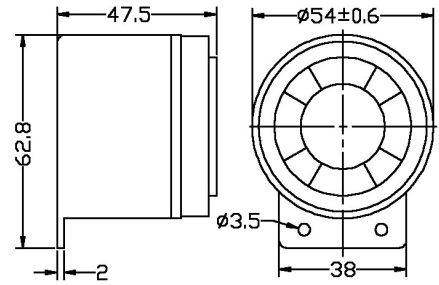

ITEM NO.:BB-107

Voltage: DC 12 V / 24V
 Current: 100~200 mA
 Intermittent sound:BEE...BEE
 SPL: 108 ± 3 dB
 Material: ABS
 Color: Black / Red / White
 Waterproof: IP64
 Packing: 200PCS / Carton
 MEAS:39.5 X 29.5 X 43CM