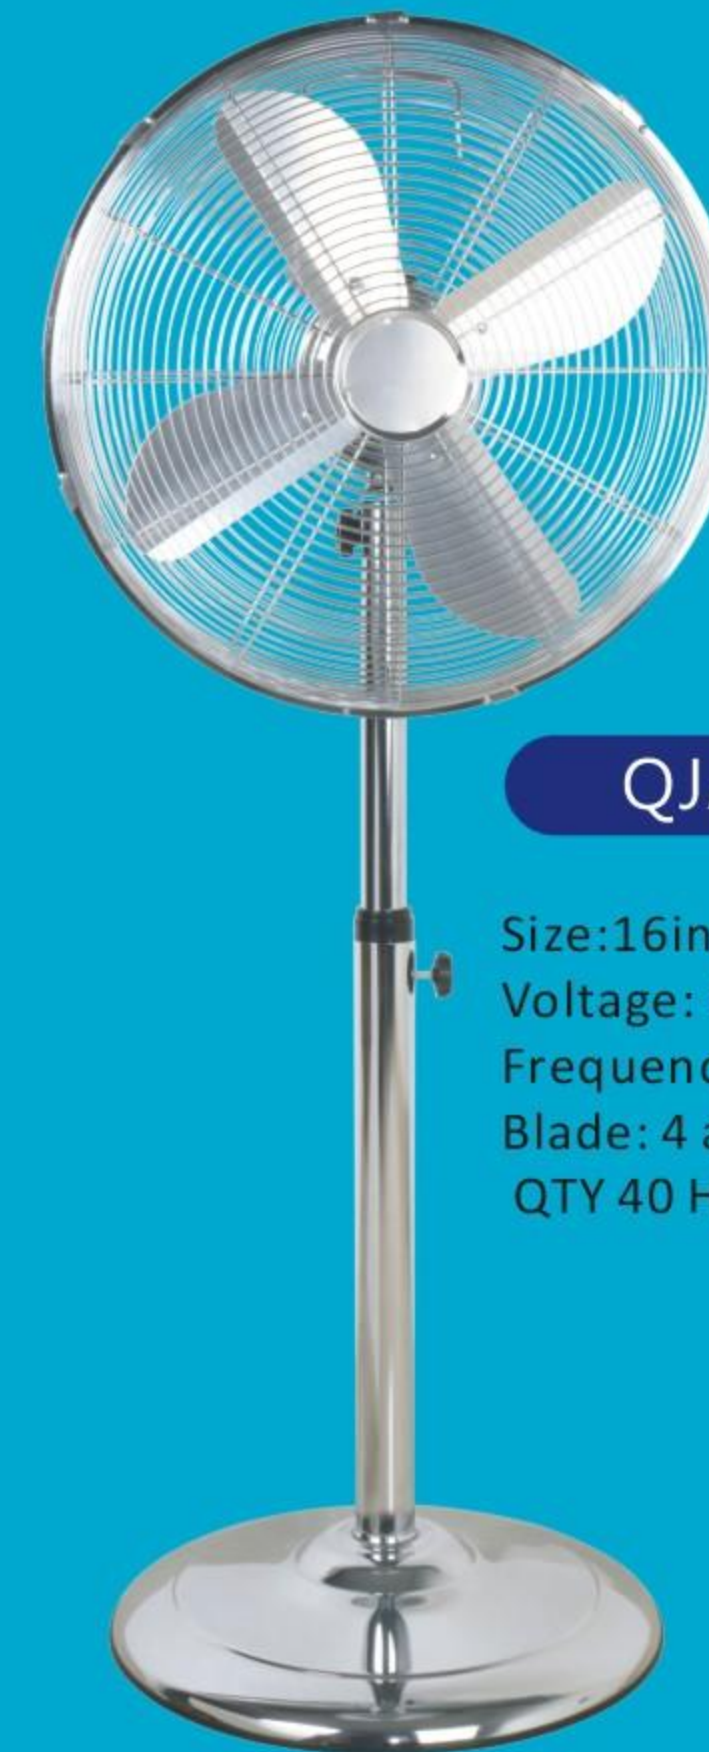

QJAF1001

Size:16in.
Voltage: 110/127/220/240V
Frequency: 50/60Hz
Blade: 4 aluminium blade
QTY 40 HQ: 1535pcs