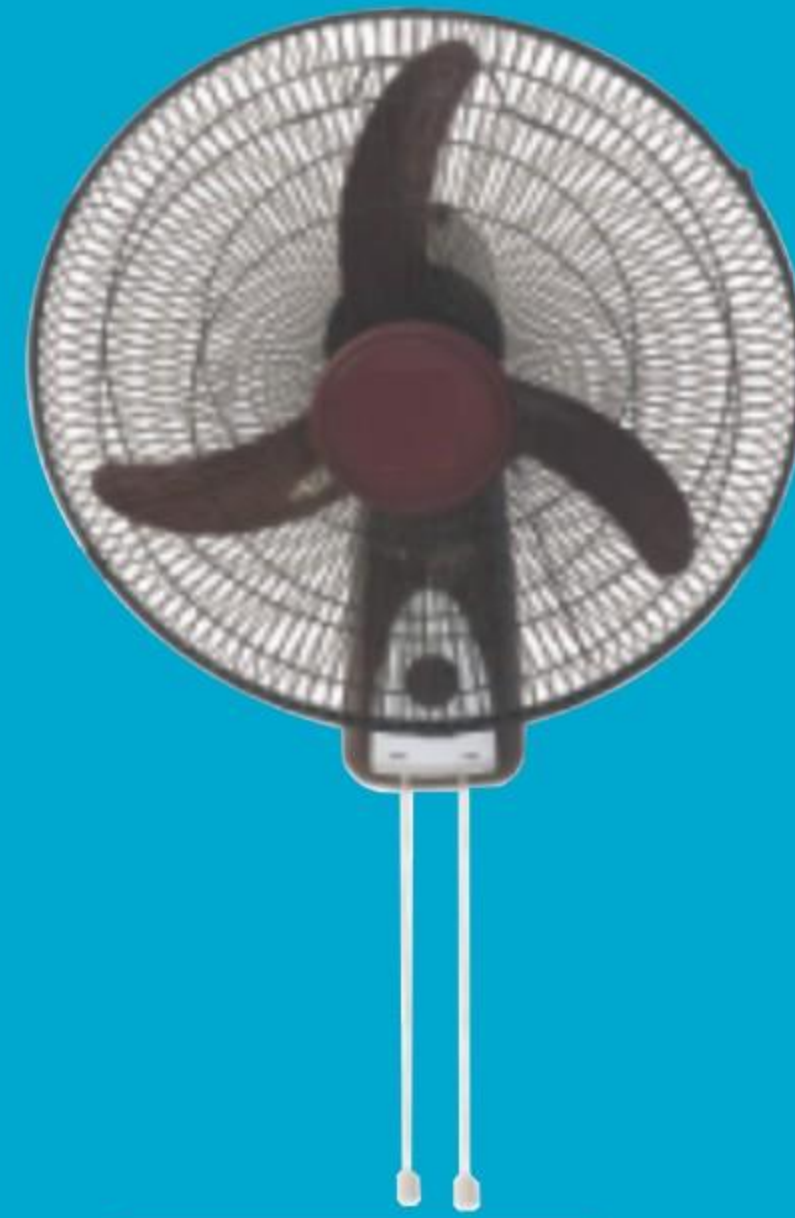

QJWF3010

Size:18in.
Voltage: 110/127/220/240V
Frequency: 50/60Hz
Power: 65W
Blade: 3 plastic blade
120pcs grill with two rope
Packing: 2pcs in 1ctn white box
QTY 40 HQ: 2300pcs

QJWF3011

Size:18in.
Voltage: 110/127/220/240V
Frequency: 50/60Hz
Power: 65W
Blade: 3 plastic blade
120pcs grill with two rope
Packing: 2pcs in 1ctn white box
QTY 40 HQ: 2300pcs