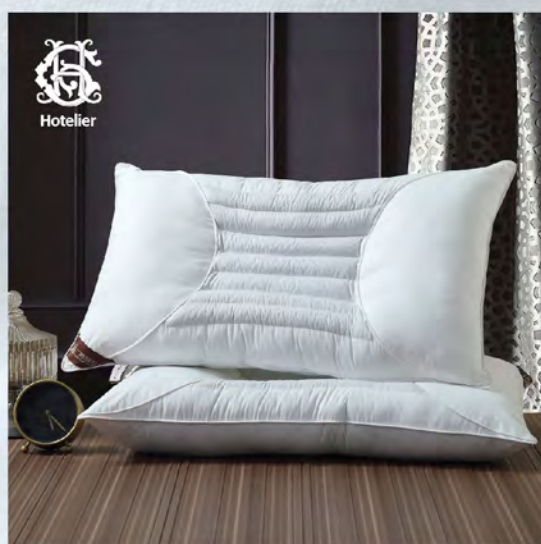

Buckwheat filling

Material	100% Cotton or Polycotton
Fill	microfiber polyester, buckwheat filling, down, feather, etc
Size	45cm*75cm, 54cm*85cm, 50cm*50cm, or customized
MOQ	100 Pcs
Design	double stitch needle, 5cm wall as following shows, or customized
Feature	hypoallergenic, soft and supportive