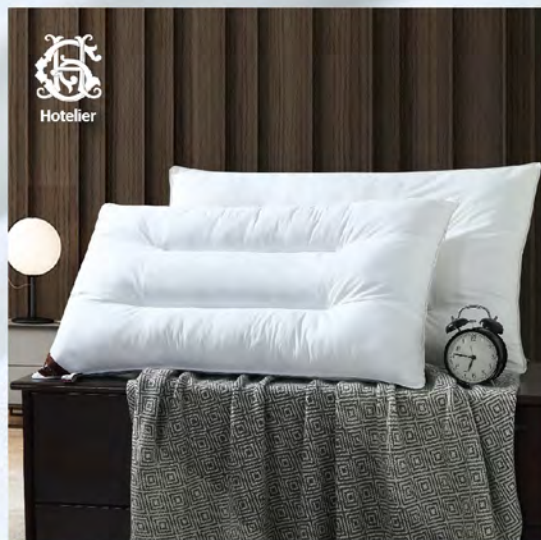

Down/ Feather filling