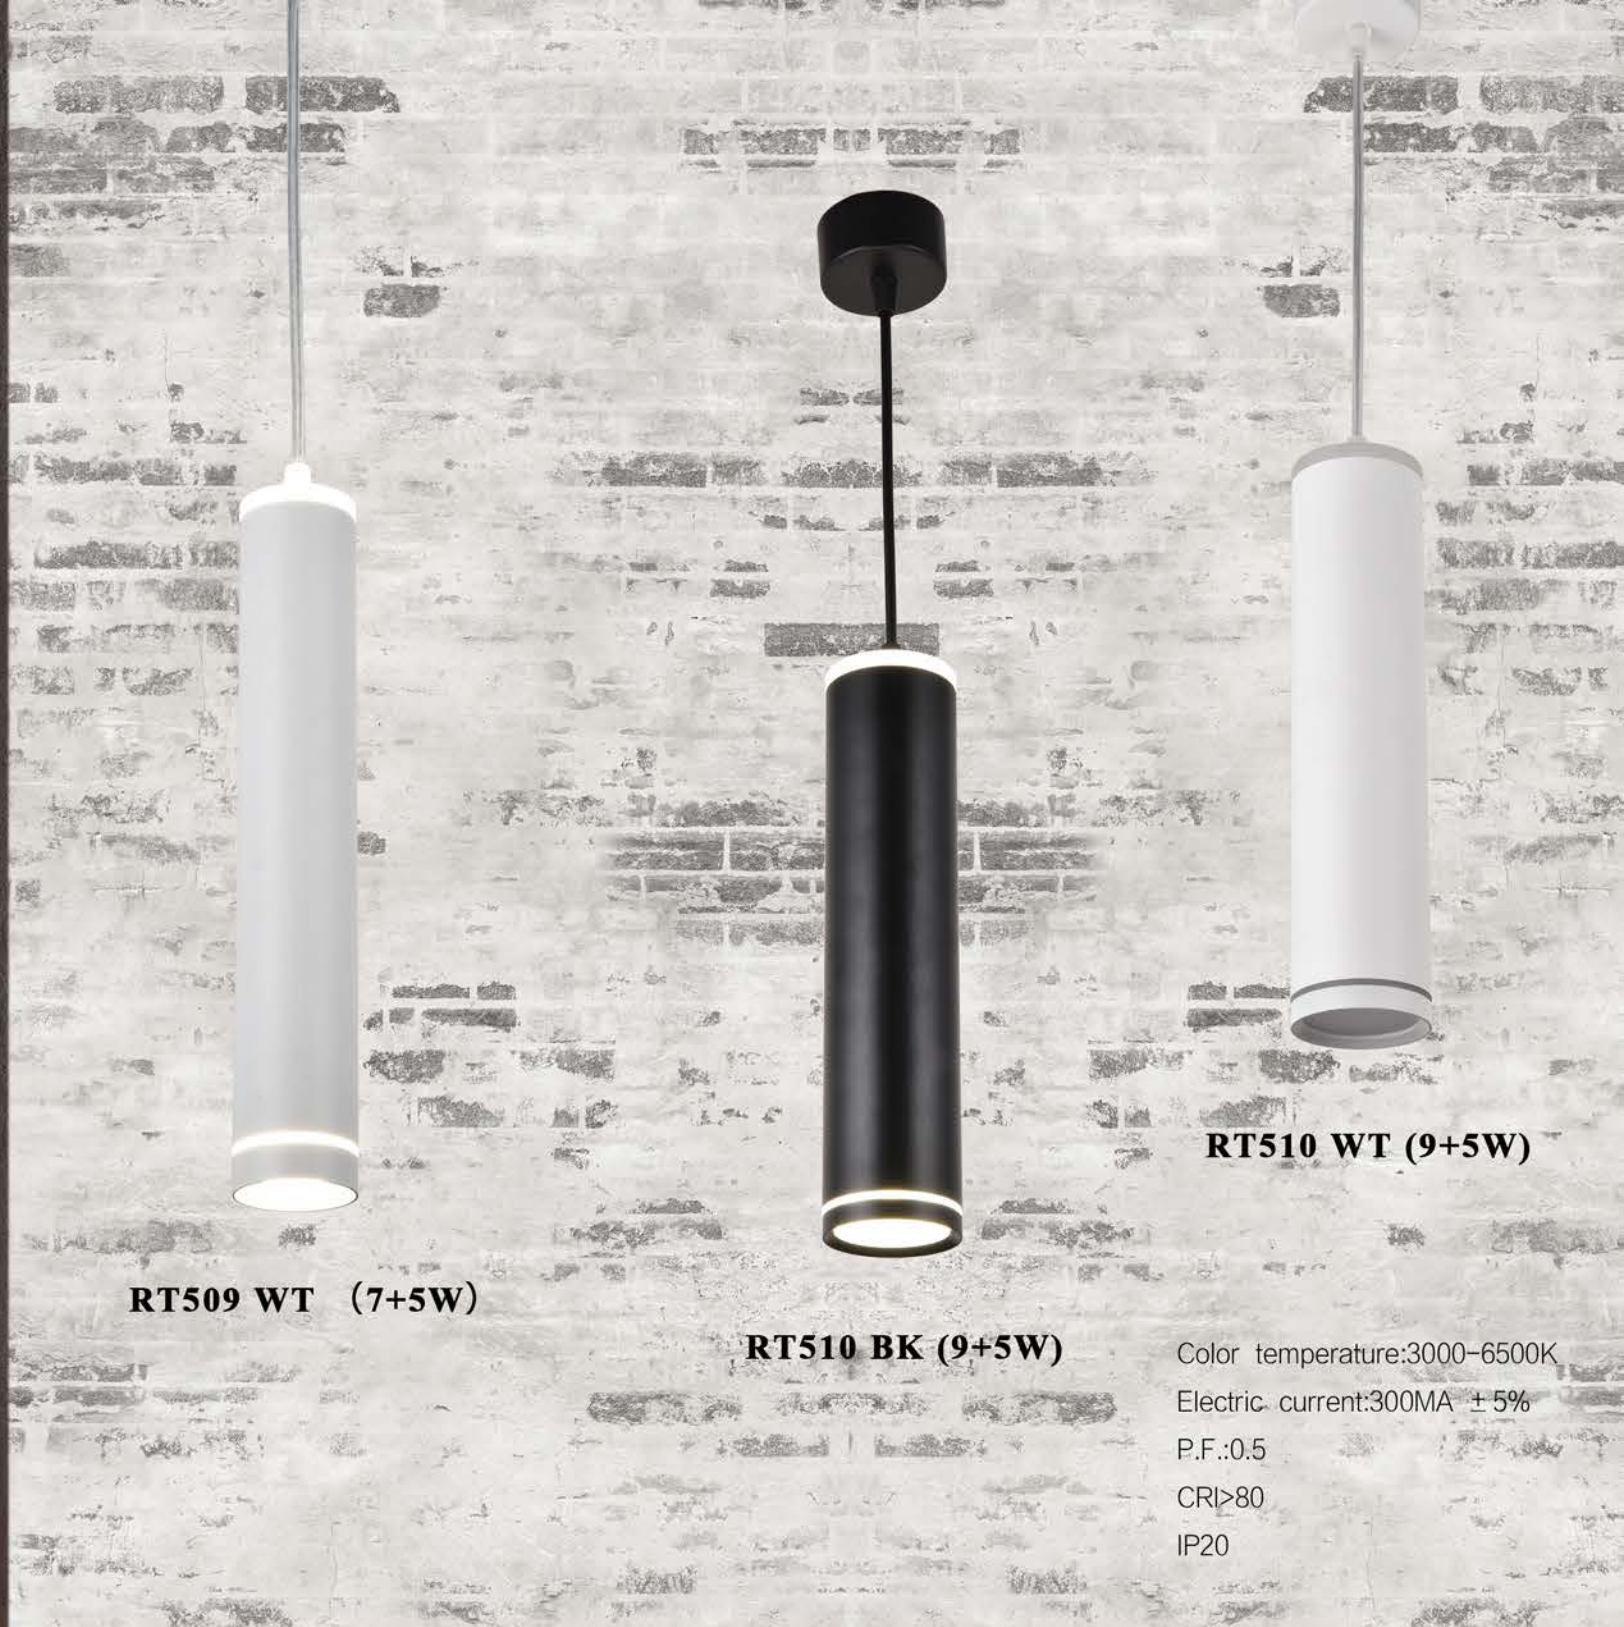

RT509 WT (7+5W)

RT510 BK (9+5W)

RT510 WT (9+5W)

Color temperature:3000-6500K
Electric current:300MA ± 5%
P.F.:0.5
CRI>80
IP20

Item No.	Color	Material	Voltage	LED Type	Wattage	Light body
RT509 WT	White	Aluminium	170-240	SMD 5730	12W	ø50*300mm
RT510 BK	Black	Aluminium	170-240	SMD 5730	14W	ø68*300mm
RT510 WT	White	Aluminium	170-240	SMD 5730	14W	ø68*300mm