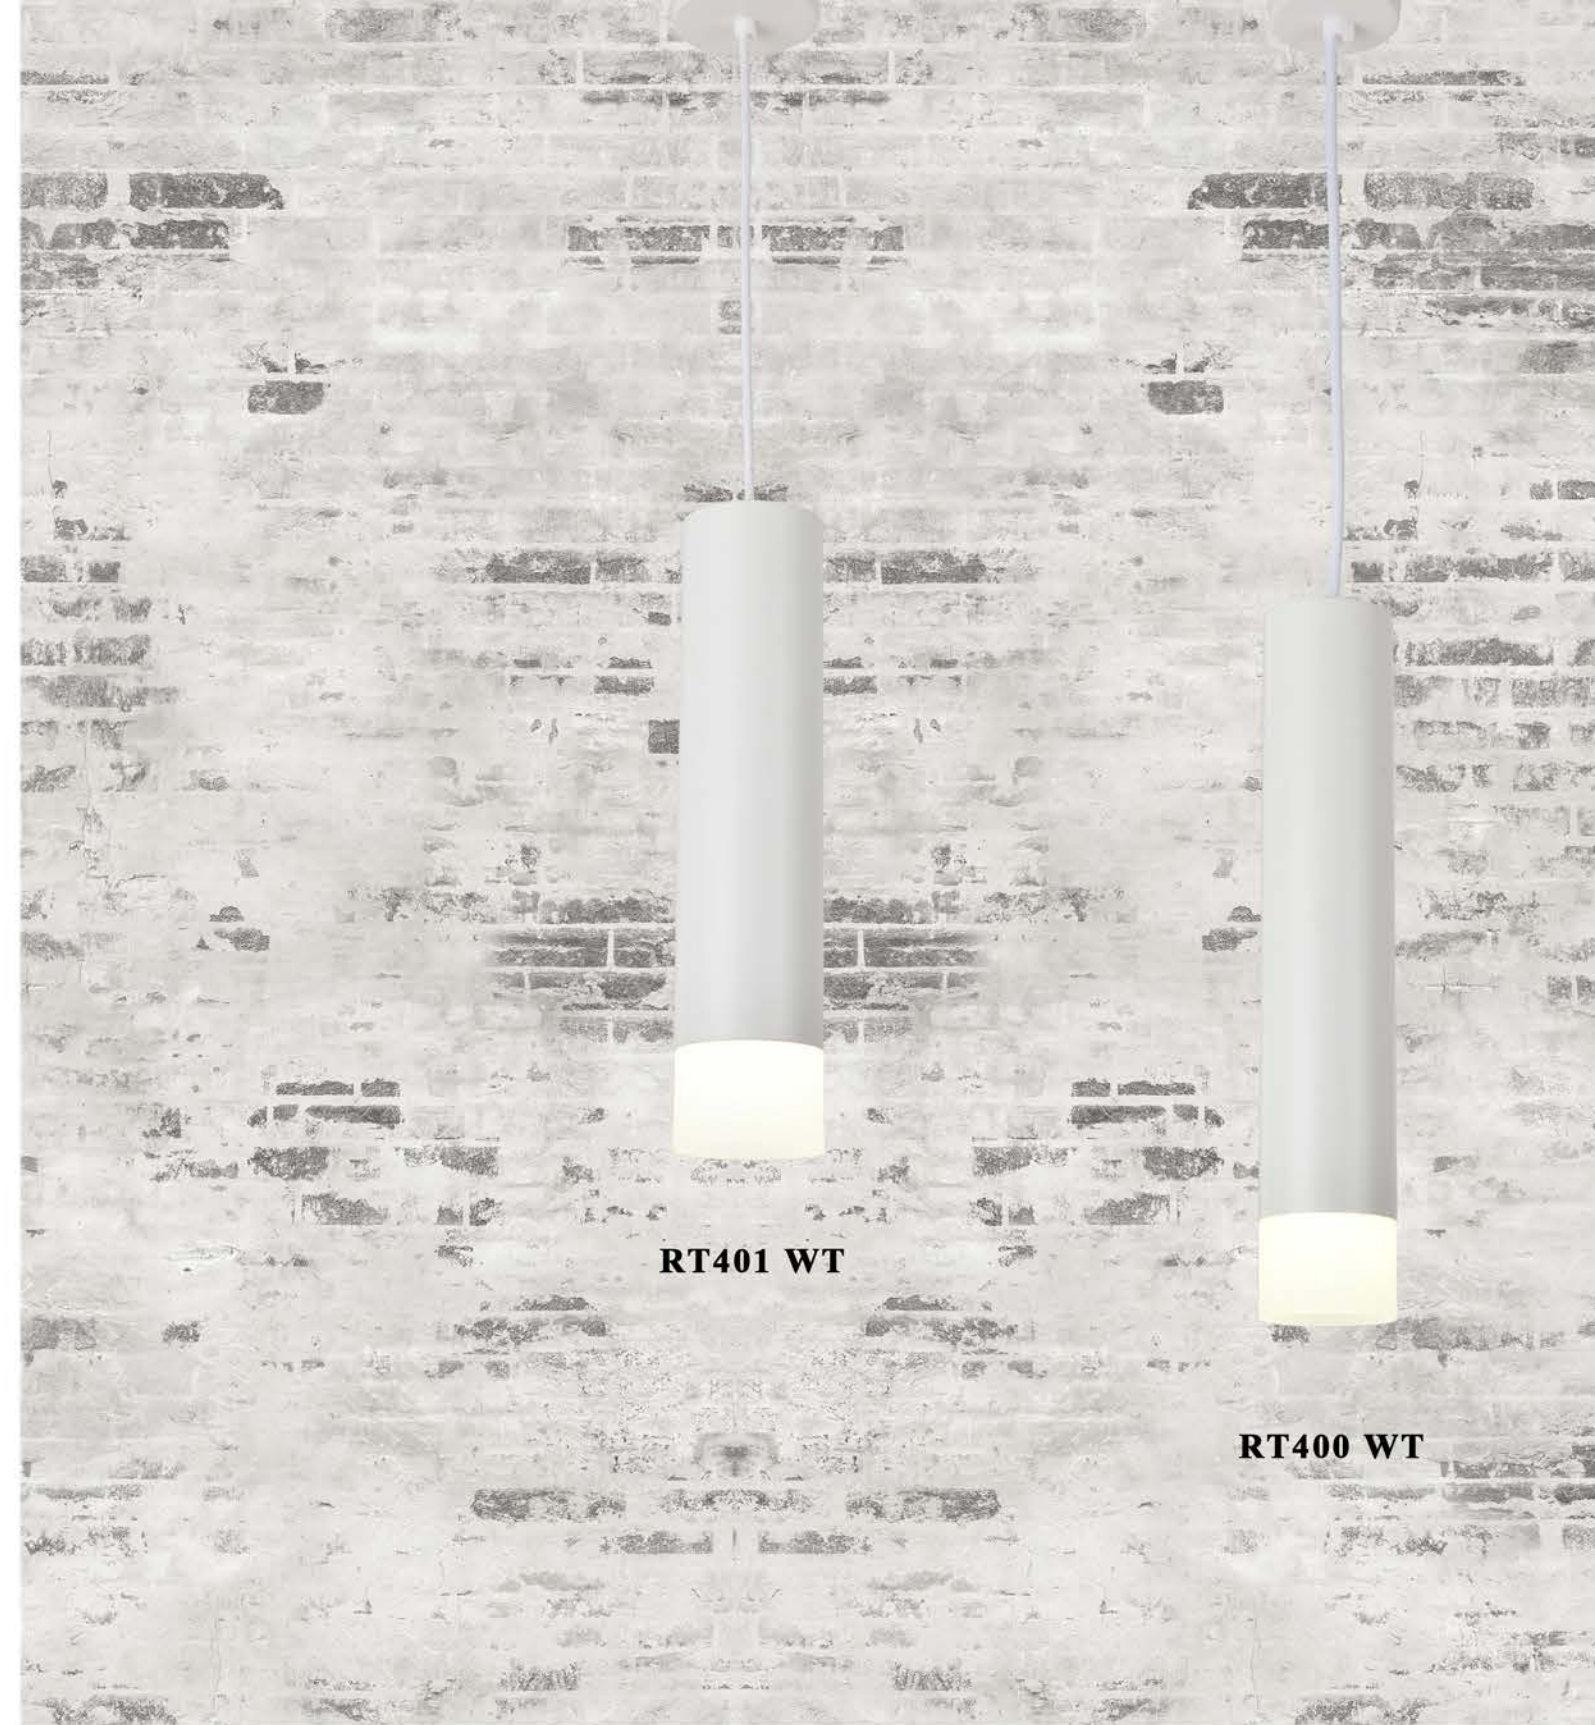

Color temperature:3000-6500K
Electric current:300MA ± 5%
P.F.:0.5
CRI>80
IP20

Item No.	Color	Material	Voltage	LED Type	Wattage	Light body
RT400 WT	White	Aluminium	170-240	COB	5W	ø64*341mm
RT401 WT	White	Aluminium+Acrylic	170-240	COB	10W	ø79*348mm