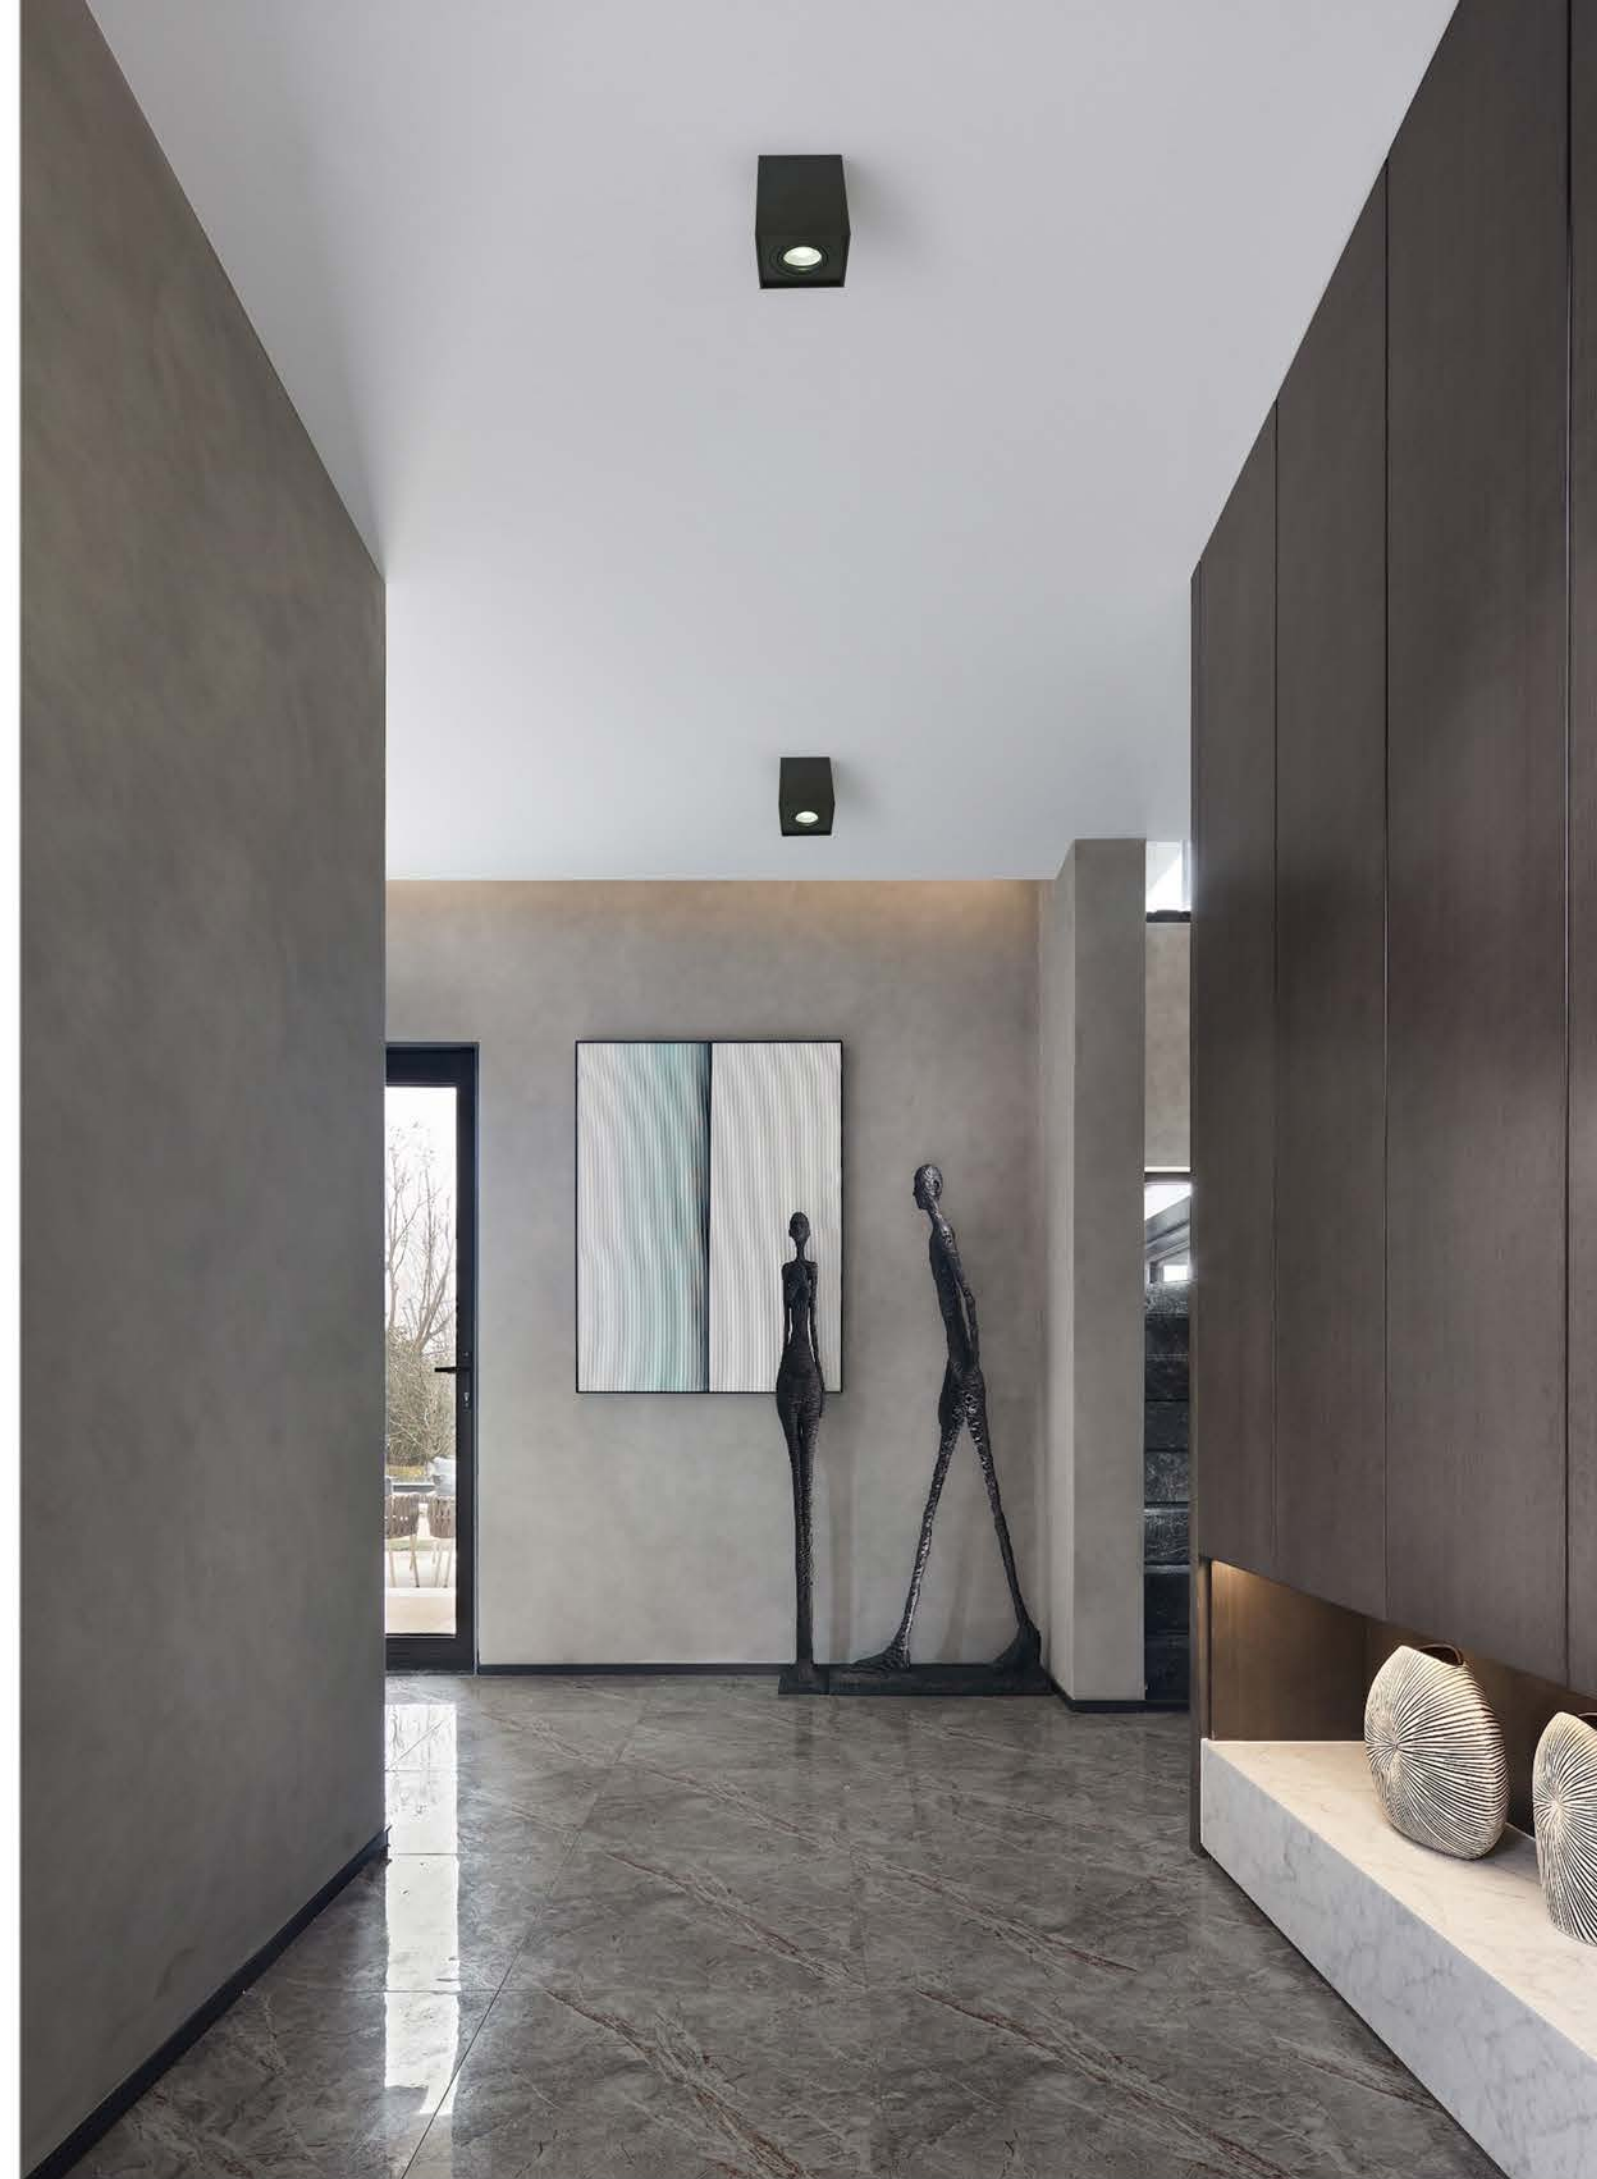

Turn on the light

Color temperature:3000-6500K
Electric current:300MA ± 5%
P.F.:0.5
CRI>80
IP20