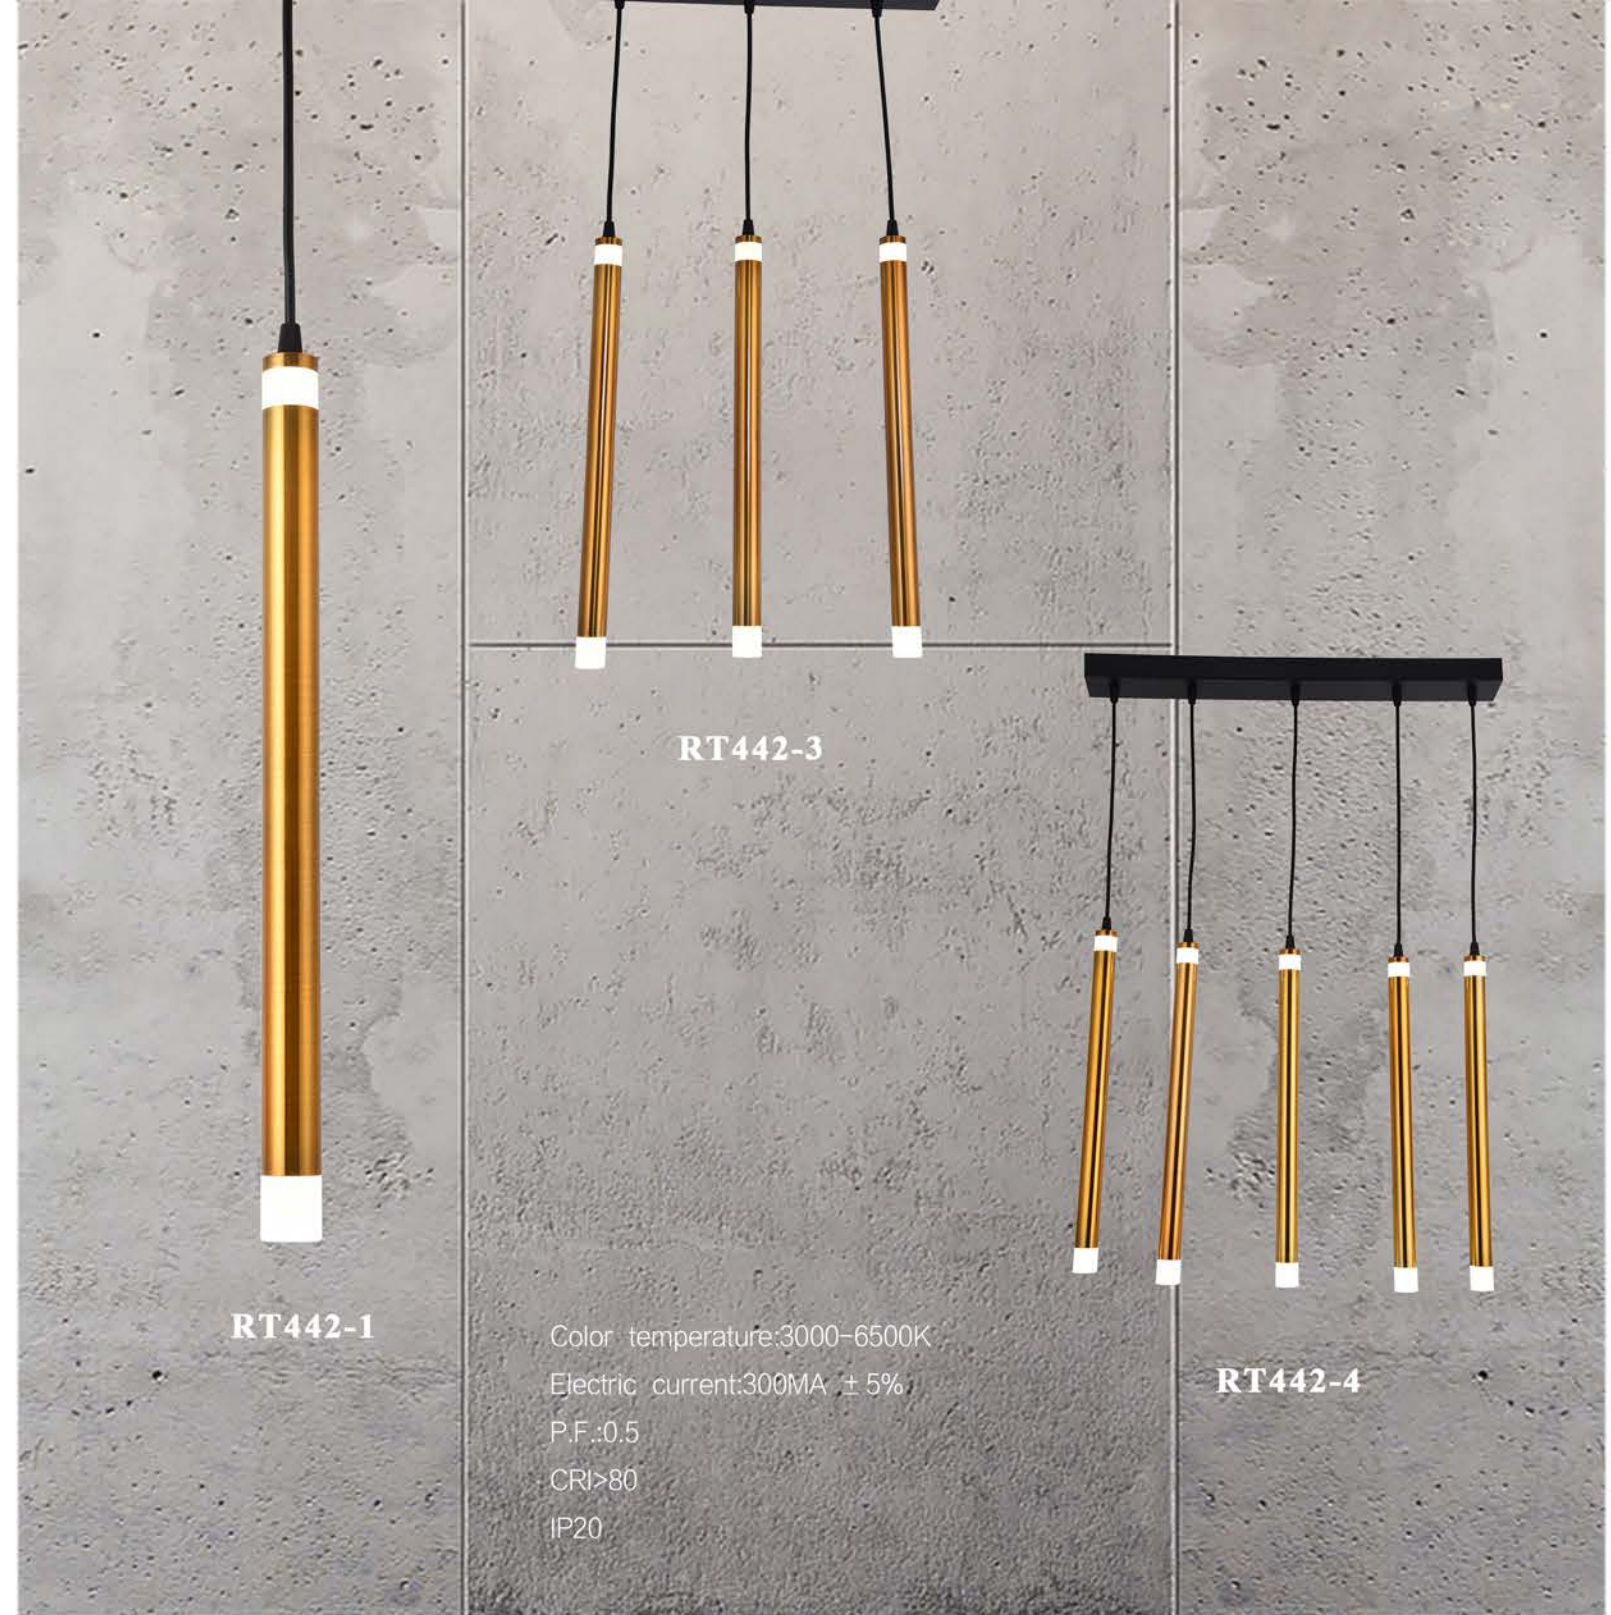

Item No.	Color	Material	Voltage	LED Type	Wattage	Light body
RT442-1	Gold With Bronze	Aluminum+Acrylic +Iron	170-240	COB+SMD2835	8W	ø30*450mm
RT442-3	Gold With Bronze	Aluminum+Acrylic +Iron	170-240	COB+SMD2835	24W	ø30*450mm
RT442-4	Gold With Bronze	Aluminum+Acrylic +Iron	170-240	COB+SMD2835	40W	ø30*450mm