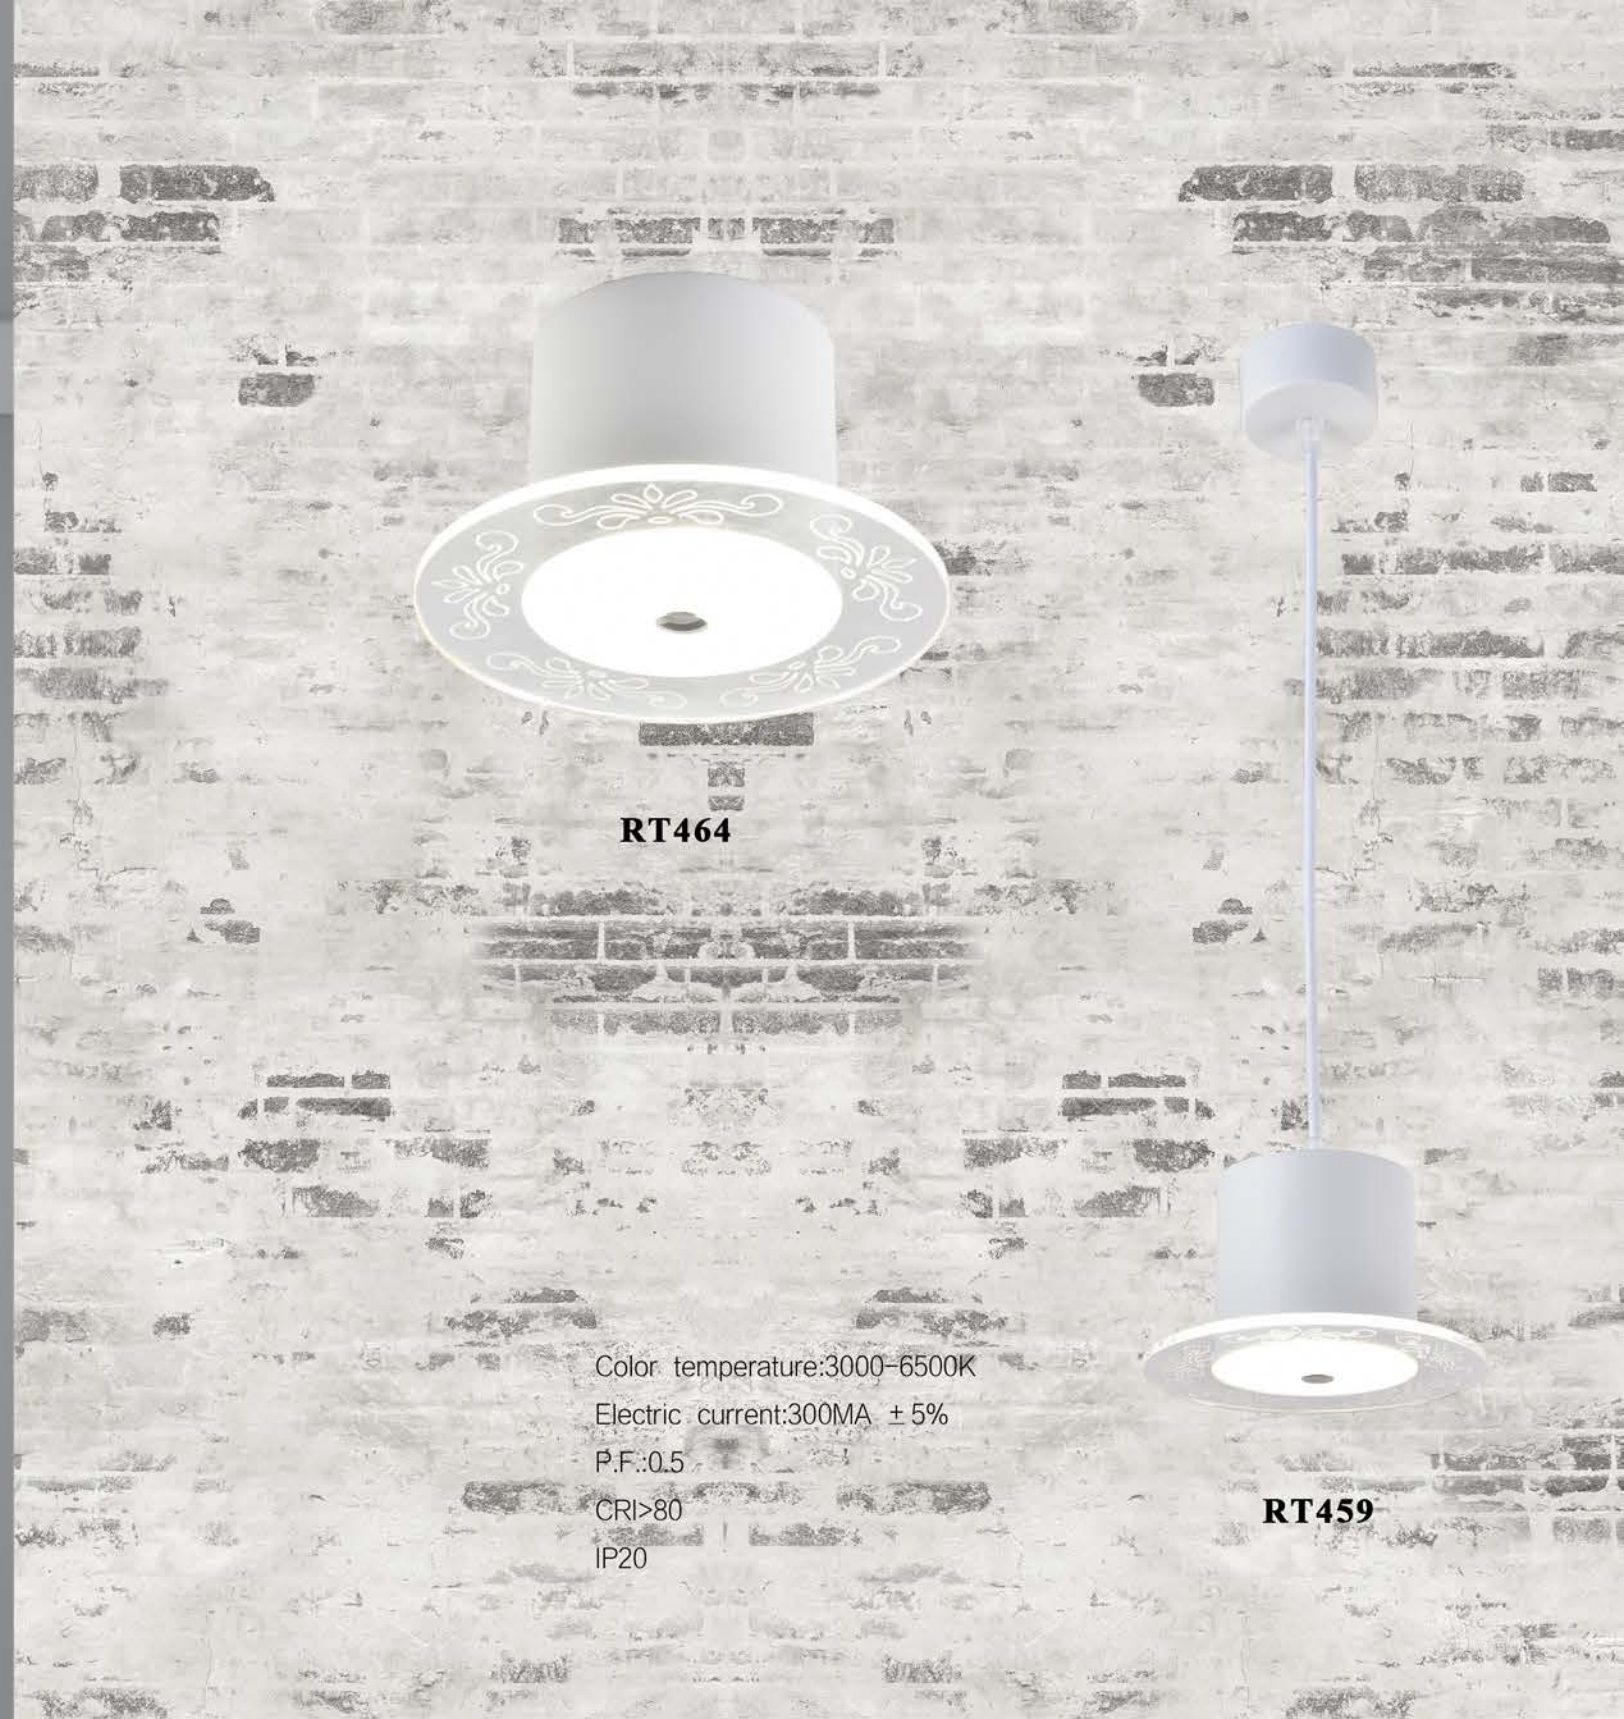

Item No.	Color	Material	Voltage	LED Type	Wattage	Light body
RT464	White	Aluminium+Acrylic+ Iron	170-240	SMD 5730	9W	ø150*91mm
RT459	White	Aluminium+Acrylic+ Iron	170-240	SMD 5730	9W	ø150*91mm

RT463

RT460