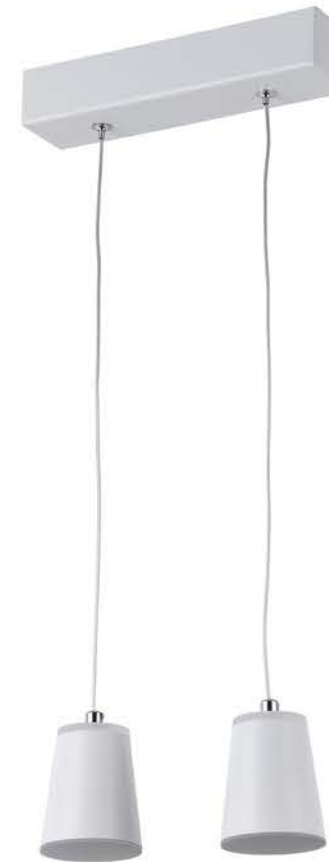

RT548 WT-2 12W