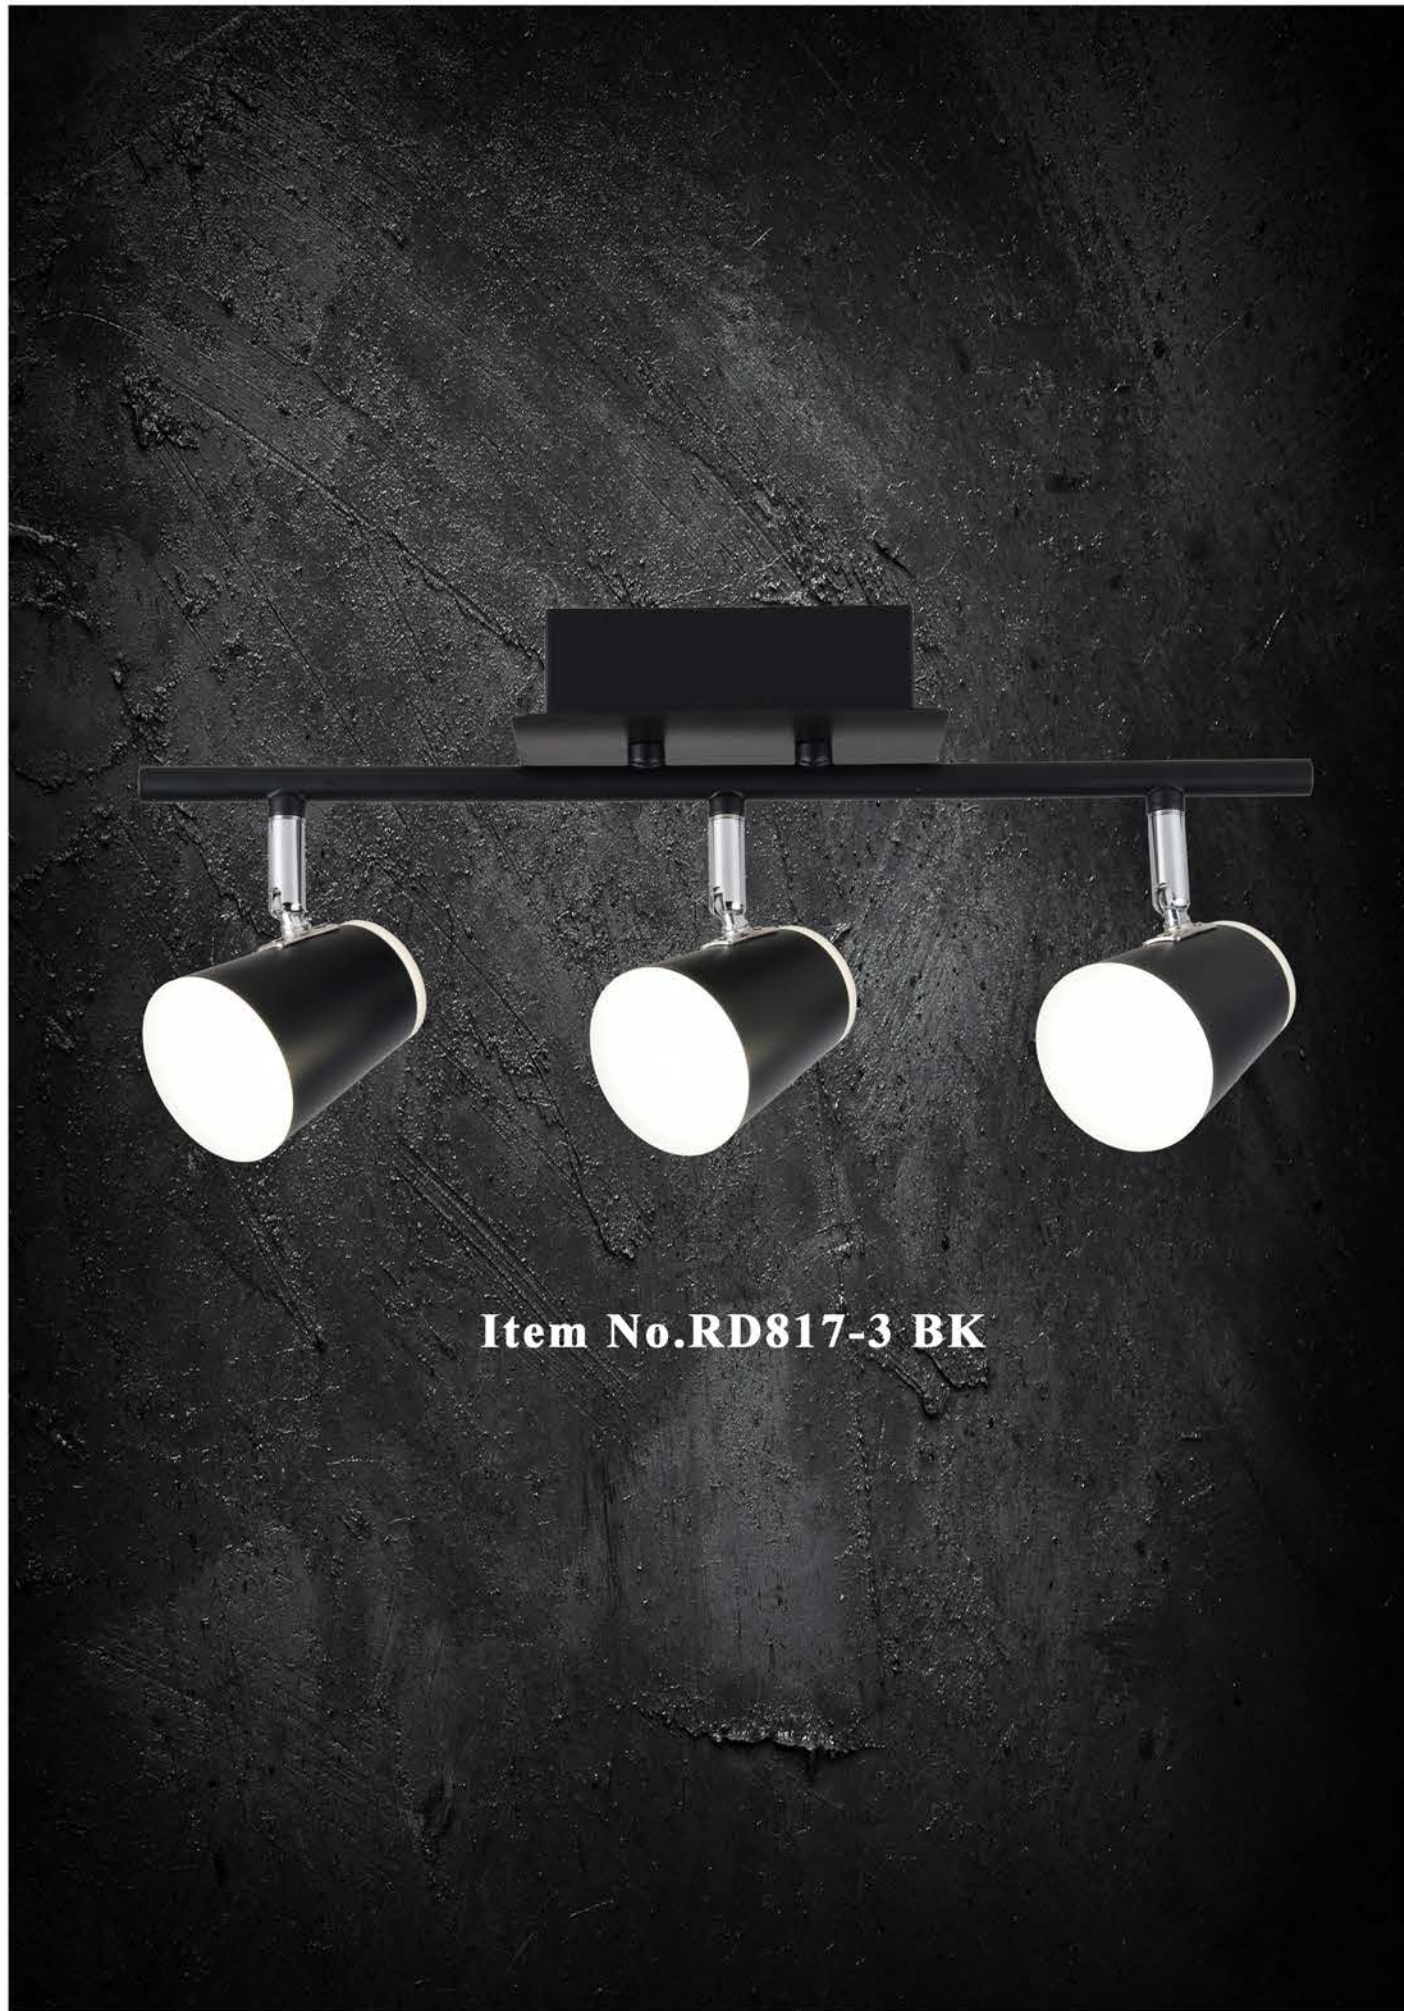

RD817-1

Color temperature:3000-6500K
Electric current:300MA ± 5%
P.F.:0.5
CRI>80
IP20