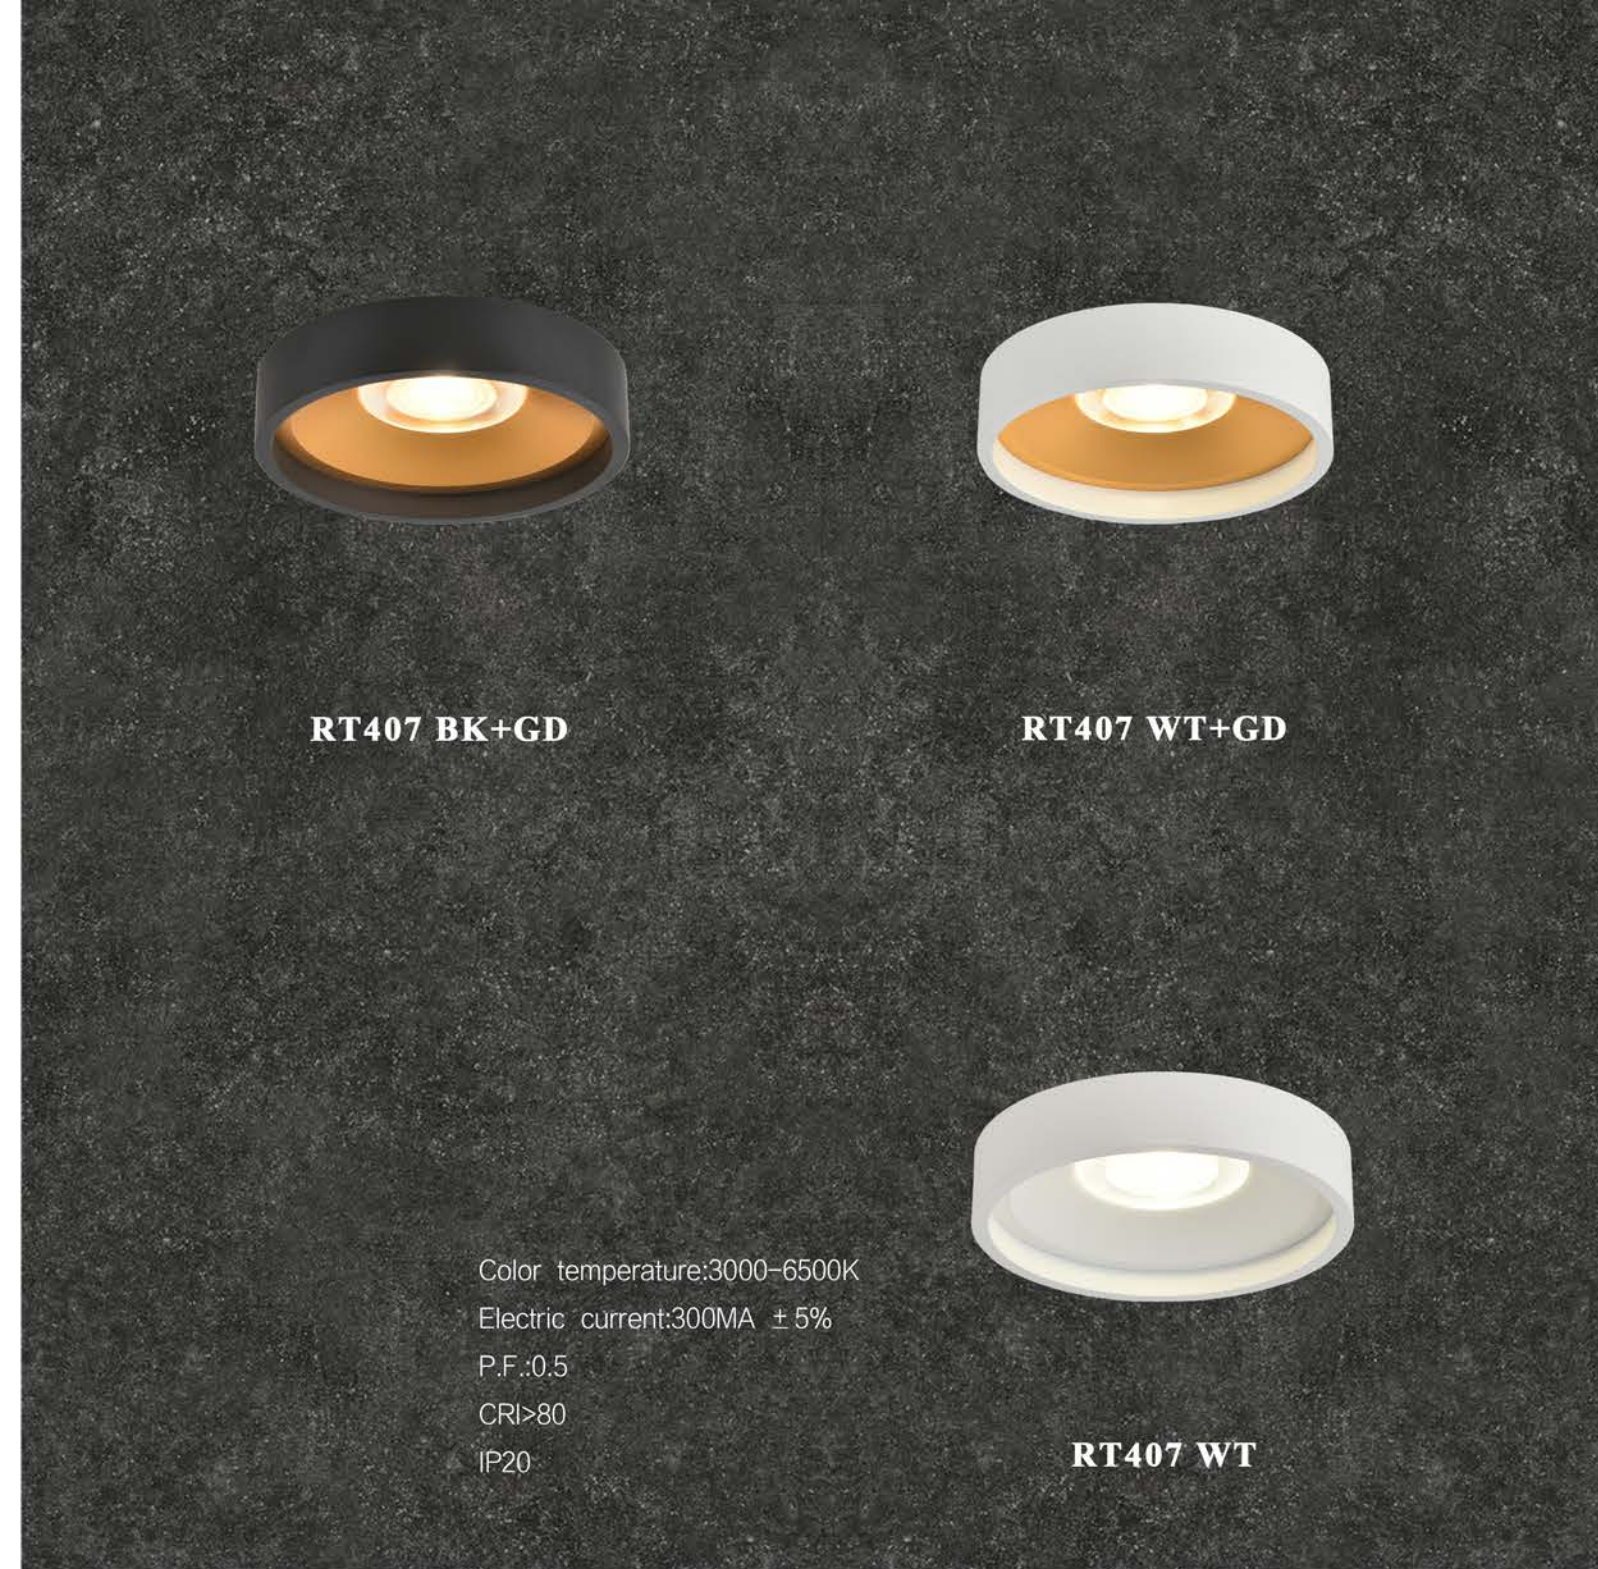

Color temperature:3000-6500K
 Electric current:300MA ±5%
 P.F.:0.5
 CRI>80
 IP20

RT314 PLB 7+3W

RT314 PLSV 7+3W

RT314 PLB 7+3W

RT314 PLSV 7+3W

Item No.	Color	Material	Voltage	LED Type	Wattage	Light body
RT314 PLB 7+3W	Subgloss Black	Aluminum	170-240	COB+SMD	7W+3W	ø100*55mm
RT314 PLSV 7+3W	Subgloss White	Aluminum	170-240	COB+SMD	7W+3W	ø100*55mm