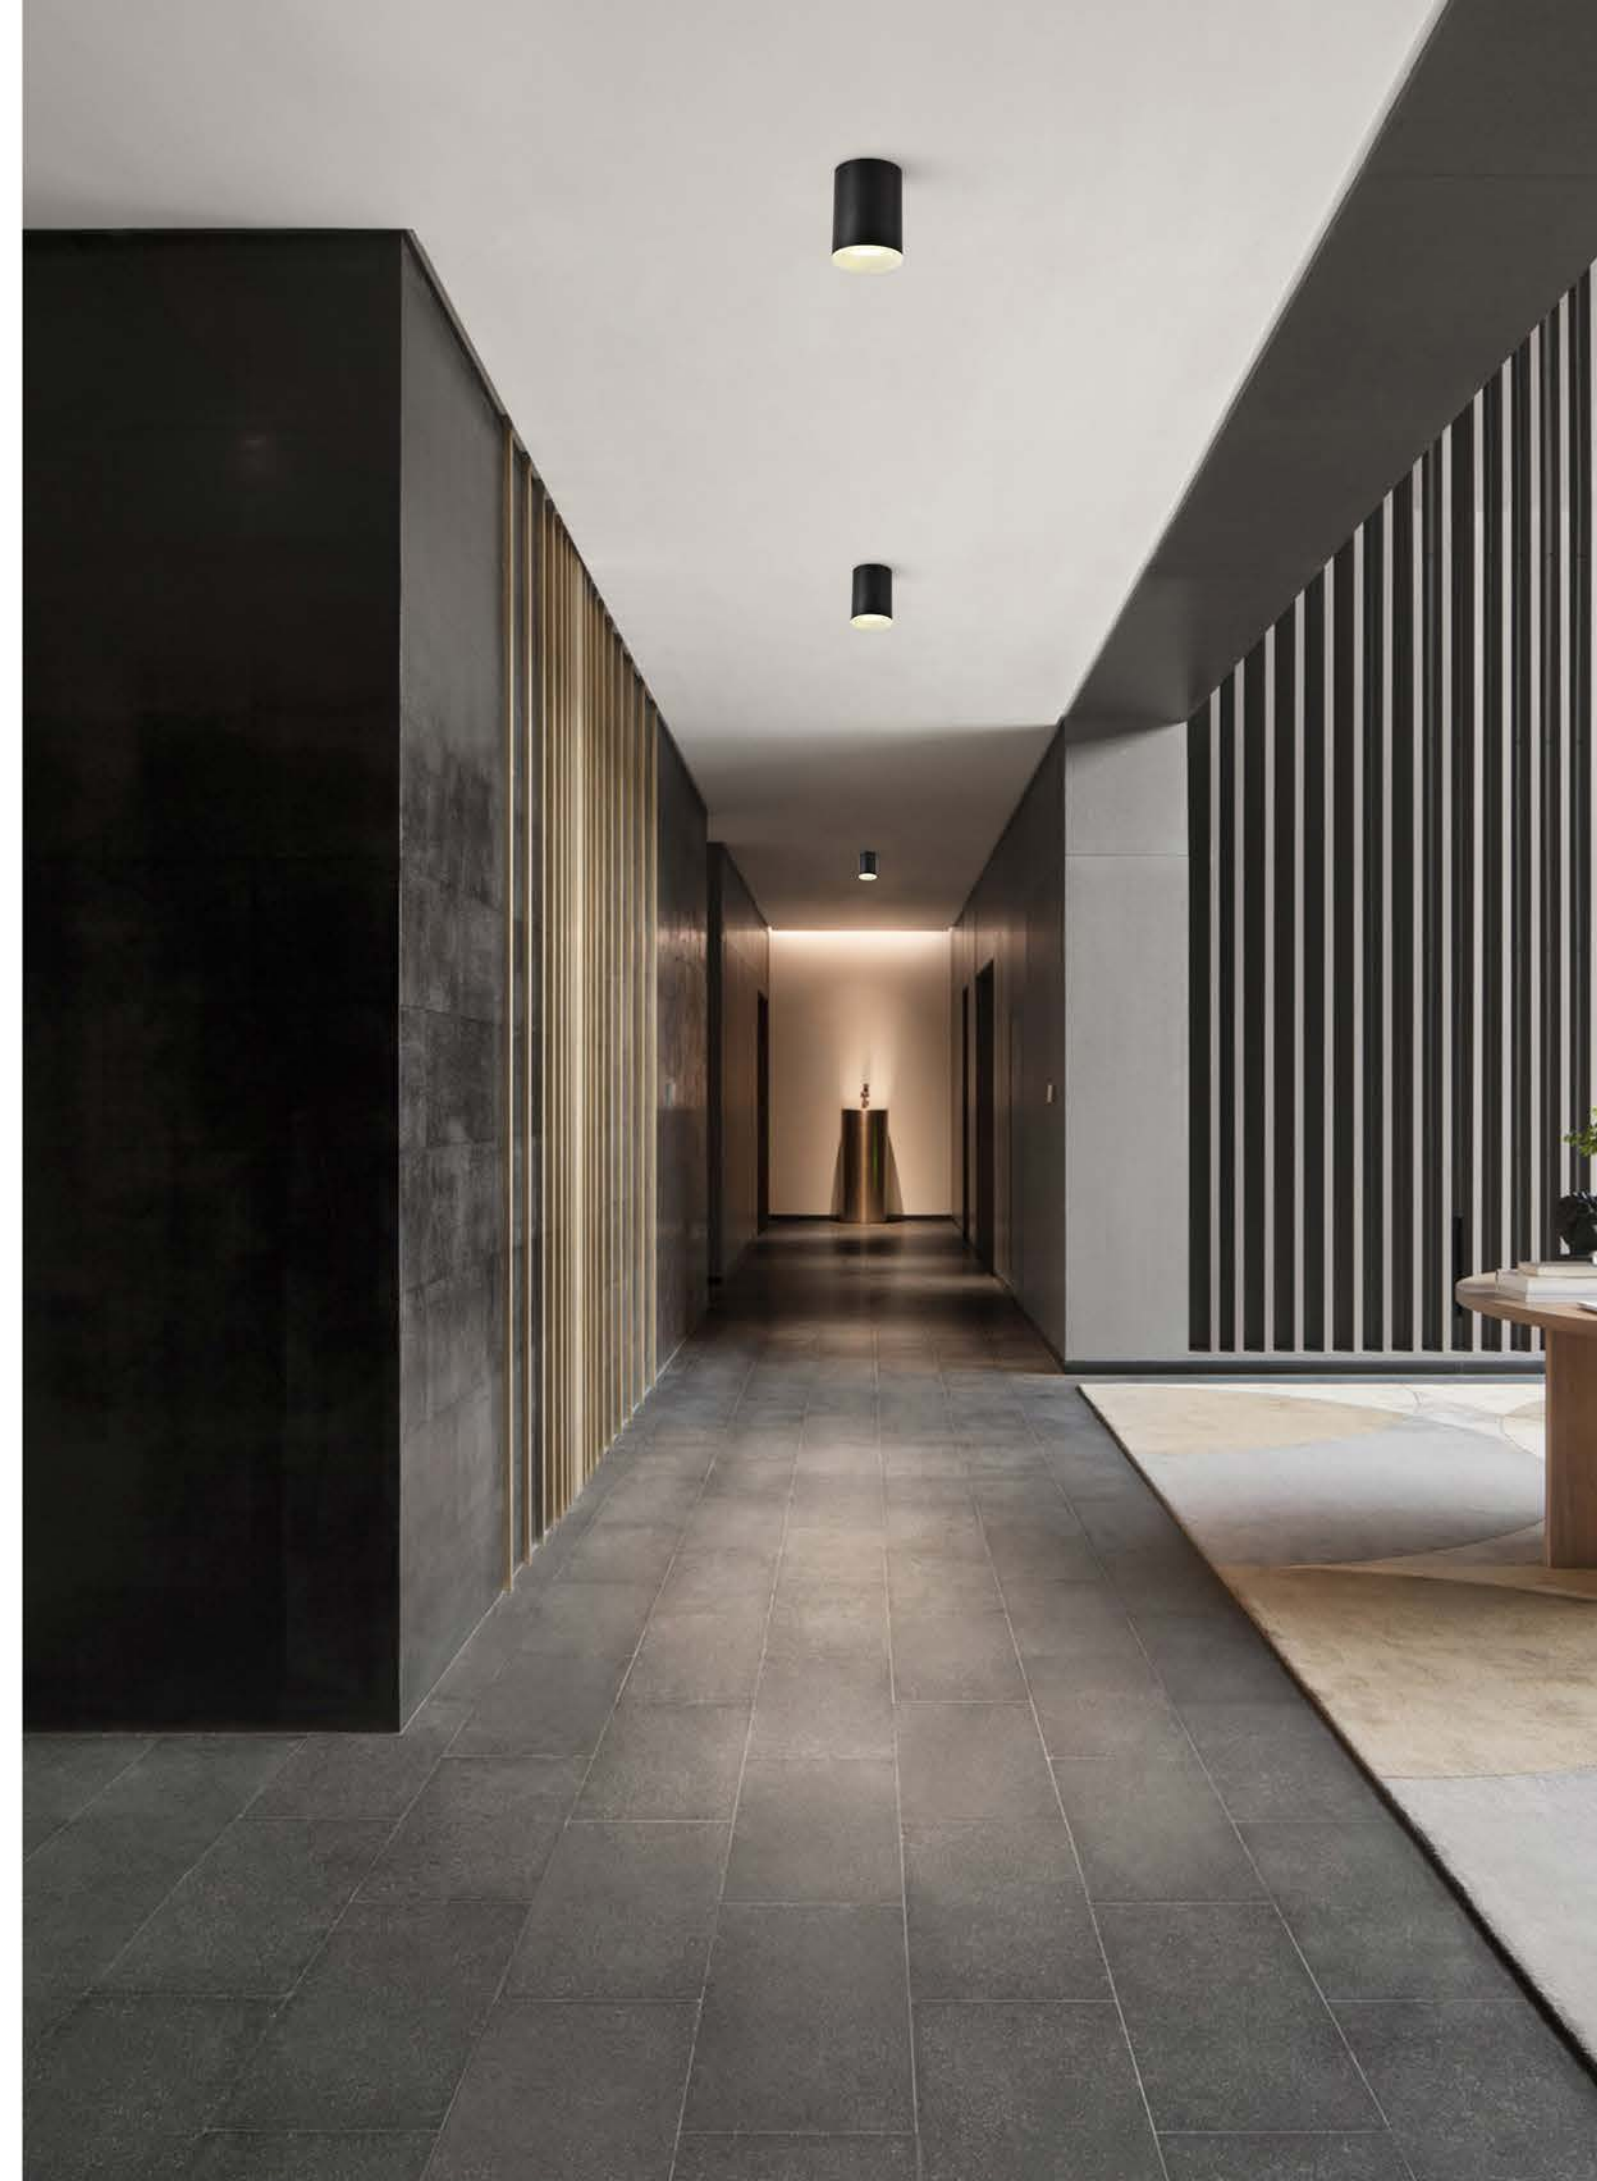

RT534 BK 10W