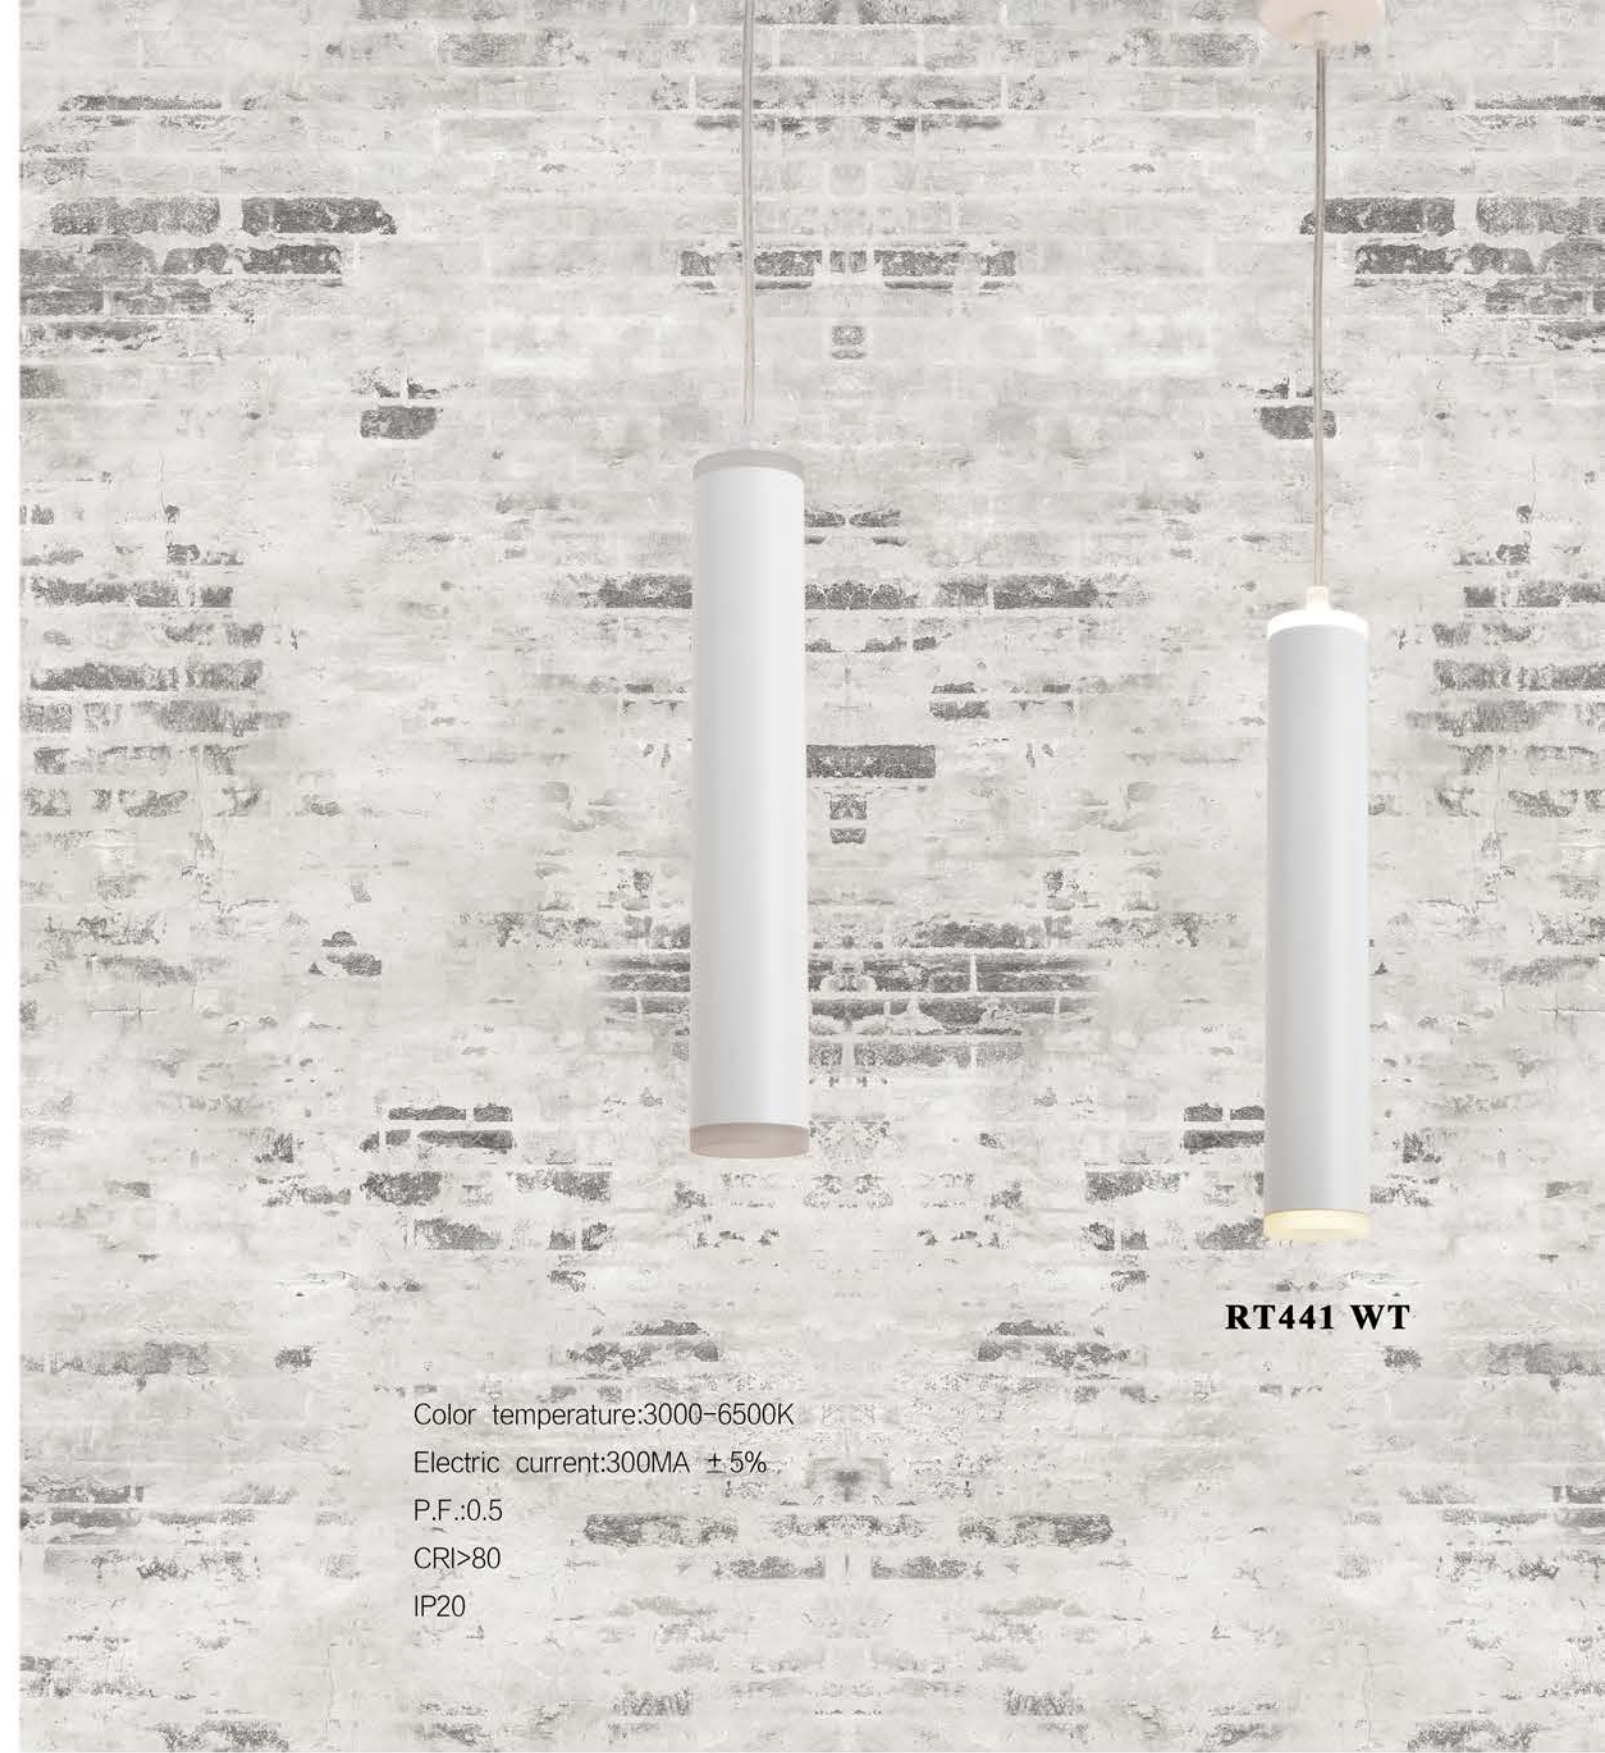

Color temperature:3000-6500K
Electric current:300MA ±5%
P.F.:0.5
CRI>80
IP20

Item No.	Color	Material	Voltage	LED Type	Wattage	Light body
RT441 WT	White	Aluminium	170-240	COB+SMD5730	10W	ø50*300mm