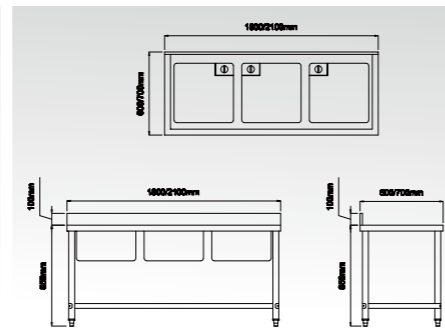

Sink Bench Series

Single Sink Bench With Under Shelf

600mm width

Model	Dimensions LxWxH (mm)
SS39-6-1200	1200x600x850+100
SS39-6-1500	1500x600x850+100
SS39-6-1800	1800x600x850+100
SS39-6-2100	2100x600x850+100
SS39-6-2400	2400x600x850+100

700mm width

Model	Dimensions LxWxH (mm)
SS39-7-1200	1200x700x850+100
SS39-7-1500	1500x700x850+100
SS39-7-1800	1800x700x850+100
SS39-7-2100	2100x700x850+100
SS39-7-2400	2400x700x850+100

Double Sink Bench With Under Shelf

600mm width

Model	Dimensions LxWxH (mm)
SS40-6-1200	1200x600x850+100
SS40-6-1500	1500x600x850+100
SS40-6-1800	1800x600x850+100
SS40-6-2100	2100x600x850+100
SS40-6-2400	2400x600x850+100

700mm width

Model	Dimensions LxWxH (mm)
SS40-7-1200	1200x700x850+100
SS40-7-1500	1500x700x850+100
SS40-7-1800	1800x700x850+100
SS40-7-2100	2100x700x850+100
SS40-7-2400	2400x700x850+100

Triple Sink Bench With Under Shelf

600mm width

Model	Dimensions LxWxH (mm)
SS34-6-1500	1500x600x850+100
SS34-6-1800	1800x600x850+100

700mm width

Model	Dimensions LxWxH (mm)
SS34-7-1800	1800x700x850+100
SS34-7-2100	2100x700x850+100

Sink Bench Series

Single Sink Bench With Under Shelf

600mm width

Model	Dimensions LxWxH (mm)
SS42-6-1200	1200x600x850+100
SS42-6-1500	1500x600x850+100
SS42-6-1800	1800x600x850+100
SS42-6-2100	2100x600x850+100
SS42-6-2400	2400x600x850+100

700mm width

Model	Dimensions LxWxH (mm)
SS42-7-1200	1200x700x850+100
SS42-7-1500	1500x700x850+100
SS42-7-1800	1800x700x850+100
SS42-7-2100	2100x700x850+100
SS 42-7-2400	2400x700x850+100

Double Sink Bench With Under Shelf

600mm width