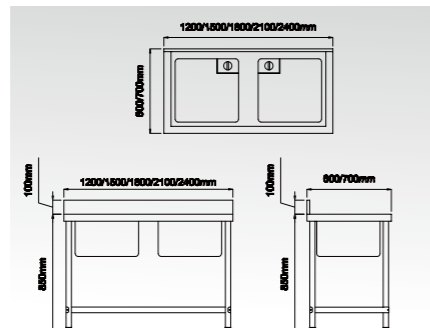

Sink Bench Series

Single Sink Bench With Under Shelf

600mm width

Model	Dimensions LxWxH (mm)
SS39-6-1200	1200x600x850+100
SS39-6-1500	1500x600x850+100
SS39-6-1800	1800x600x850+100
SS39-6-2100	2100x600x850+100
SS39-6-2400	2400x600x850+100

700mm width

Model	Dimensions LxWxH (mm)
SS39-7-1200	1200x700x850+100
SS39-7-1500	1500x700x850+100
SS39-7-1800	1800x700x850+100
SS39-7-2100	2100x700x850+100
SS39-7-2400	2400x700x850+100

Double Sink Bench With Under Shelf

600mm width

Model	Dimensions LxWxH (mm)
SS40-6-1200	1200x600x850+100
SS40-6-1500	1500x600x850+100
SS40-6-1800	1800x600x850+100
SS40-6-2100	2100x600x850+100
SS40-6-2400	2400x600x850+100

700mm width

Model	Dimensions LxWxH (mm)
SS40-7-1200	1200x700x850+100
SS40-7-1500	1500x700x850+100
SS40-7-1800	1800x700x850+100
SS40-7-2100	2100x700x850+100
SS40-7-2400	2400x700x850+100

Triple Sink Bench With Under Shelf

600mm width

Model	Dimensions LxWxH (mm)
SS34-6-1500	1500x600x850+100
SS34-6-1800	1800x600x850+100

700mm width

Model	Dimensions LxWxH (mm)
SS34-7-1800	1800x700x850+100
SS34-7-2100	2100x700x850+100

Sink Bench Series

Single Sink Bench With Under Shelf

600mm width

Model	Dimensions LxWxH (mm)
SS42-6-1200	1200x600x850+100
SS42-6-1500	1500x600x850+100
SS42-6-1800	1800x600x850+100
SS42-6-2100	2100x600x850+100
SS42-6-2400	2400x600x850+100

700mm width

Model	Dimensions LxWxH (mm)
SS42-7-1200	1200x700x850+100
SS42-7-1500	1500x700x850+100
SS42-7-1800	1800x700x850+100
SS42-7-2100	2100x700x850+100
SS 42-7-2400	2400x700x850+100

Double Sink Bench With Under Shelf

600mm width