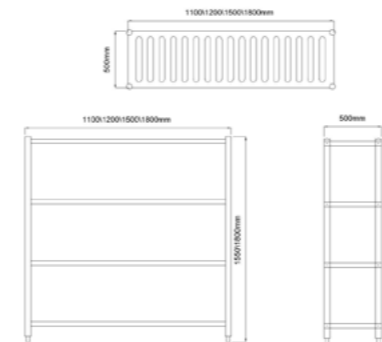

### 4 Tier Shelving 500mm width

Model	Dimensions LxWxH (mm)
SS28-5-1100	1100x500x1550
SS28-5-1200	1200x500x1550
SS28-5-1500	1500x500x1550
SS28-5-1800	1800x500x1550

### 4 Tier Shelving 500mm width

Model	Dimensions LxWxH (mm)
SS29-5-1100	1100x500x1550
SS29-5-1200	1200x500x1550
SS29-5-1500	1500x500x1550
SS29-5-1800	1800x500x1550

### 5 Tier Shelving 500mm width

Model	Dimensions LxWxH (mm)
SS30-5-1100	1100x500x1800
SS30-5-1200	1200x500x1800
SS30-5-1500	1500x500x1800
SS30-5-1800	1800x500x1800