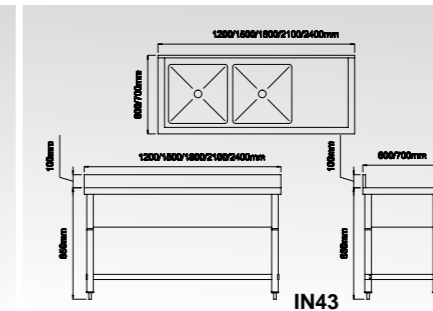

Storage Cabinet & Mobile Bench

Bar Bench With Drawer

Model	Dimensions LxWxH (mm)
SS44B-6-2000	2000x620x900+100
SS44B-6-2500	2500x620x900+100
SS44B-6-3000	3000x620x900+100

Mobile Cabinet With 3 Drawer

SS88-600
Dimensions(LxWxH mm): 600x600x850
Packing Size (mm): 620x620x720
NW/GW (Kgs): 33/37
Cube (M³): 0.28