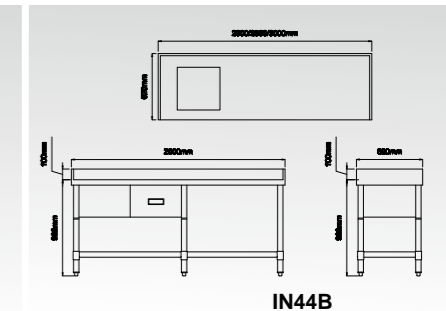

Storage Cabinet & Mobile Bench

Bar Bench With Drawer

Model	Dimensions LxWxH (mm)
SS44B-6-2000	2000x620x900+100
SS44B-6-2500	2500x620x900+100
SS44B-6-3000	3000x620x900+100

Mobile Cabinet With 3 Drawer

SS88-600
Dimensions(LxWxH mm): 600x600x850
Packing Size (mm): 620x620x720
NW/GW (Kgs): 33/37
Cube (M³): 0.28