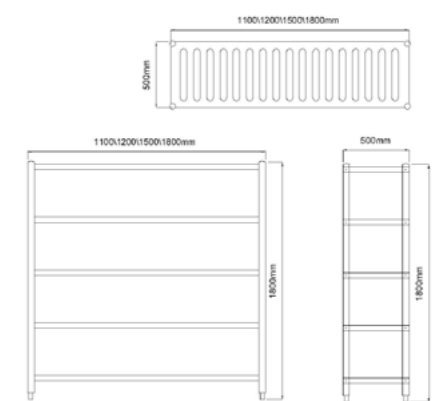

### 5 Tier Shelving 500mm width

Model	Dimensions LxWxH (mm)
SS30-5-1100	1100x500x1800
SS30-5-1200	1200x500x1800
SS30-5-1500	1500x500x1800
SS30-5-1800	1800x500x1800

### 5 Tier Shelving

500mm width

Model	Dimensions LxWxH (mm)
SS31-5-1100	1100x500x1800
SS31-5-1200	1200x500x1800
SS31-5-1500	1500x500x1800
SS31-5-1800	1800x500x1800

### Wall shelf

Model	Dimensions LxWxH (mm)
SS86-35-600	600x350x300
SS86-35-900	900x350x300
SS86-35-1200	1200x350x300
SS86-35-1500	1500x350x300
SS86-35-1800	1800x350x300
SS86-35-2100	2100x350x300
SS86-35-2400	2400x350x300