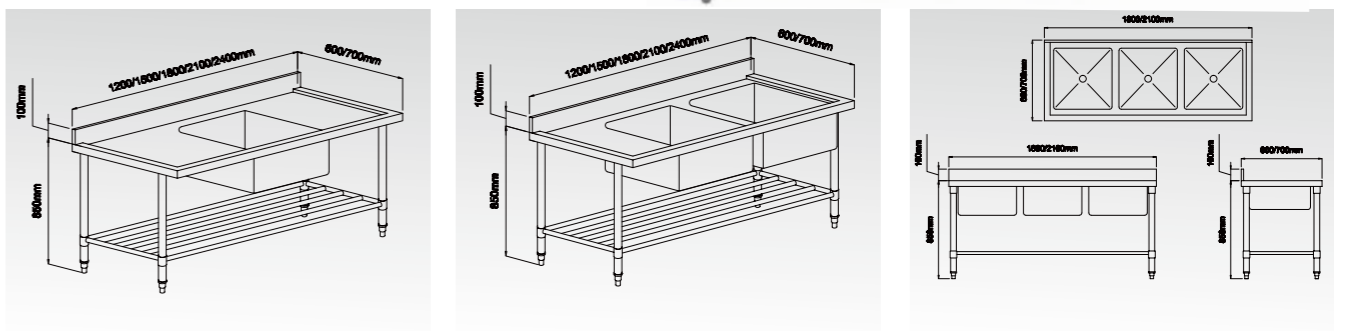

### Triple Sink Bench With Pot Shelf

600mm width

Model	Dimensions LxWxH (mm)
SS37-6-1800	1800x600x850+100
SS37-6-2100	2100x600x850+100

700mm width

Model	Dimensions LxWxH (mm)
SS37-7-1800	1800x700x850+100
SS37-7-2100	2100x700x850+100

### Triple Sink Bench With Pot Shelf

Model	Dimensions LxWxH (mm)
SS38-7-2400	2400x700x850+100
SS38-6-2700	2700x700x850+100