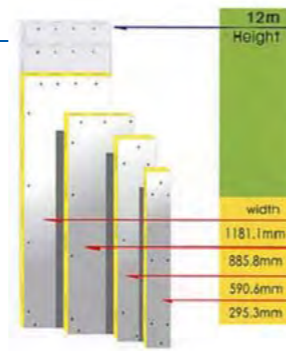

### A. Material

100% polyurethane insulation sandwich panels with rubber margin system, easy to assemble;  
 Being foamed in place with high pressure;  
 Standard dimensions are available, the maximum Length of panels is 12 meters;  
 Non-standard sizes are also available upon request with prices varying.