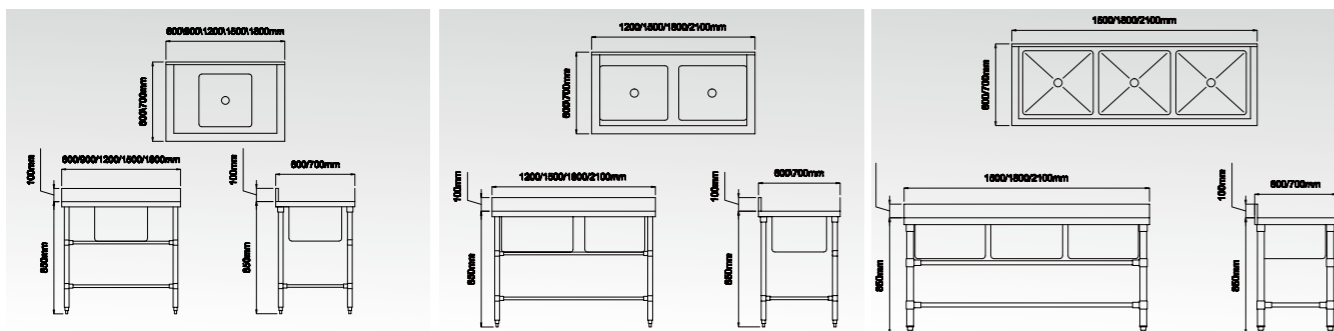

### Triple Sink Bench With Under Shelf

600mm width

Model	Dimensions LxWxH (mm)
SS34-6-1500	1500x600x850+100
SS34-6-1800	1800x600x850+100

700mm width

Model	Dimensions LxWxH (mm)
SS34-7-1800	1800x700x850+100
SS34-7-2100	2100x700x850+100