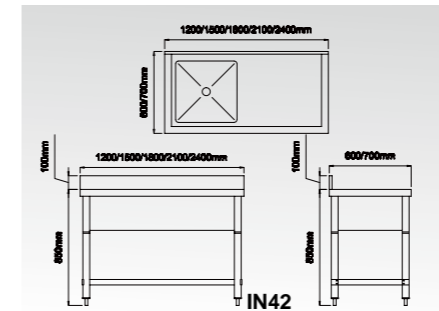

Storage Cabinet & Mobile Bench

Bar Bench With Drawer

Model	Dimensions LxWxH (mm)
SS44B-6-2000	2000x620x900+100
SS44B-6-2500	2500x620x900+100
SS44B-6-3000	3000x620x900+100

Mobile Cabinet With 3 Drawer

SS88-600
Dimensions(LxWxH mm): 600x600x850
Packing Size (mm): 620x620x720
NW/GW (Kgs): 33/37
Cube (M³): 0.28