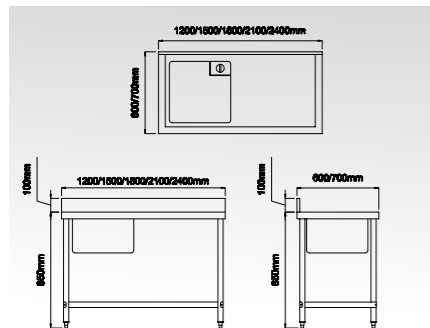

Sink Bench Series

Single Sink Bench With Under Shelf

600mm width

Model	Dimensions LxWxH (mm)
SS39-6-1200	1200x600x850+100
SS39-6-1500	1500x600x850+100
SS39-6-1800	1800x600x850+100
SS39-6-2100	2100x600x850+100
SS39-6-2400	2400x600x850+100

700mm width

Model	Dimensions LxWxH (mm)
SS39-7-1200	1200x700x850+100
SS39-7-1500	1500x700x850+100
SS39-7-1800	1800x700x850+100
SS39-7-2100	2100x700x850+100
SS39-7-2400	2400x700x850+100

Double Sink Bench With Under Shelf

600mm width

Model	Dimensions LxWxH (mm)
SS40-6-1200	1200x600x850+100
SS40-6-1500	1500x600x850+100
SS40-6-1800	1800x600x850+100
SS40-6-2100	2100x600x850+100
SS40-6-2400	2400x600x850+100

700mm width

Model	Dimensions LxWxH (mm)
SS40-7-1200	1200x700x850+100
SS40-7-1500	1500x700x850+100
SS40-7-1800	1800x700x850+100
SS40-7-2100	2100x700x850+100
SS40-7-2400	2400x700x850+100

Triple Sink Bench With Under Shelf

600mm width

Model	Dimensions LxWxH (mm)
SS34-6-1500	1500x600x850+100
SS34-6-1800	1800x600x850+100

700mm width

Model	Dimensions LxWxH (mm)
SS34-7-1800	1800x700x850+100
SS34-7-2100	2100x700x850+100

Sink Bench Series

Single Sink Bench With Under Shelf

600mm width

Model	Dimensions LxWxH (mm)
SS42-6-1200	1200x600x850+100
SS42-6-1500	1500x600x850+100
SS42-6-1800	1800x600x850+100
SS42-6-2100	2100x600x850+100
SS42-6-2400	2400x600x850+100

700mm width

Model	Dimensions LxWxH (mm)
SS42-7-1200	1200x700x850+100
SS42-7-1500	1500x700x850+100
SS42-7-1800	1800x700x850+100
SS42-7-2100	2100x700x850+100
SS 42-7-2400	2400x700x850+100

Double Sink Bench With Under Shelf

600mm width