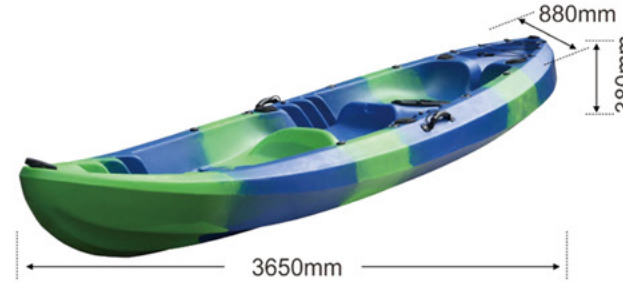

Fax: +0086 574 86906897

Website: www.chinakayaksports.com

FISHING KAYAK

MODEL:OF2001

- 2*Black bungee cord
- 2*Flush mounted rod holders
- 2*Side carry handle with paddle keeper
- 2*Adjustable footwells
- 2*Oveal seal Hatch
- 2*Front kayak handle
- 2*Side storage bag
- 9*Scupper plugs
- 1*Drain plug
- 9**D*Clip

Material	Capacity(kg)	Packing Size(cm)
LLDPE	1 adult	290×85×37
FOB Price	NW/GW(kg)	Loading Capacity
US \$ 189.0	25/26	40pcs/20'

FAMILY KAYAK

MODEL:OF2003

- 2*10" cam lock hatch(with cat bag)
- 4*flush mounted rod keeper
- 2*paddle keeper handle
- 8*drain plug
- 1*deck bungee & 10*D-ring hook
- 2*end ergonomic handle
- 1*stern threaded drain plug
- 2*molded cup holder
- water resistance proof smooth side surface & anti-skidding rugged surface

Material	Capacity(kg)	Packing Size(cm)
LLDPE	2 adult+1 child	365×88×38
FOB Price	NW/GW(kg)	Loading Capacity
US \$ 239.0	32/33	30 pcs/20'

SINGLE KAYAK

MODEL:OF2002

- 1*10" cam lock hatch(with cat bag)
- 4*flush mounted rod keeper
- 2*buffering handle
- 4*drain plug
- 2*deck bungee & 14*D-ring hook
- 2*end ergonomic handle
- 1*stern threaded drain plug
- 1*molded cup holder
- water resistance proof smooth side surface & anti-skidding rugged surface