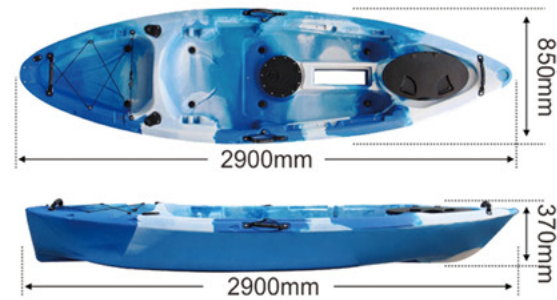

Fax: +0086 574 86906897

Website: www.chinakayaksports.com

FISHING KAYAK

MODEL:OF2001

- 2*Black bungee cord
- 2*Flush mounted rod holders
- 2*Side carry handle with paddle keeper
- 2*Adjustable footwells
- 2*Oveal seal Hatch
- 2*Front kayak handle
- 2*Side storage bag
- 9*Scupper plugs
- 1*Drain plug
- 9**D*Clip

Material	Capacity(kg)	Packing Size(cm)
LLDPE	1 adult	290×85×37
FOB Price	NW/GW(kg)	Loading Capacity
US \$ 189.0	25/26	40pcs/20'

FAMILY KAYAK

MODEL:OF2003

- 2*10" cam lock hatch(with cat bag)
- 4*flush mounted rod keeper
- 2*paddle keeper handle
- 8*drain plug
- 1*deck bungee & 10*D-ring hook
- 2*end ergonomic handle
- 1*stern threaded drain plug
- 2*molded cup holder
- water resistance proof smooth side surface & anti-skidding rugged surface

Material	Capacity(kg)	Packing Size(cm)
LLDPE	2 adult+1 child	365×88×38
FOB Price	NW/GW(kg)	Loading Capacity
US \$ 239.0	32/33	30 pcs/20'

SINGLE KAYAK

MODEL:OF2002

- 1*10" cam lock hatch(with cat bag)
- 4*flush mounted rod keeper
- 2*buffering handle
- 4*drain plug
- 2*deck bungee & 14*D-ring hook
- 2*end ergonomic handle
- 1*stern threaded drain plug
- 1*molded cup holder
- water resistance proof smooth side surface & anti-skidding rugged surface

Material	Capacity(kg)	Packing Size(cm)
LLDPE	1 adult	285×75×37.5
FOB Price	NW/GW(kg)	Loading Capacity
US \$ 159.0	23/24	40 pcs/20'

SINGLE KAYAK

MODEL:OF2004

- 1*Drain plug
- 2*Black bungee cord
- 5*Floor stopper
- 1*Oveal seal hatch
- 2*Middle carry handle
- 10**D*clip
- 2*Flush mounted rod holders
- 1*Front kayak handle