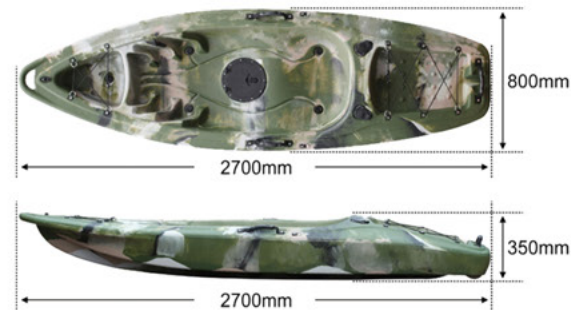

Material	Capacity(kg)	Packing Size(cm)
LLDPE	1 adult	290×85×37
FOB Price	NW/GW(kg)	Loading Capacity
US \$ 189.0	25/26	40pcs/20'

FAMILY KAYAK

MODEL:OF2003

- 2*10" cam lock hatch(with cat bag)
- 4*flush mounted rod keeper
- 2*paddle keeper handle
- 8*drain plug
- 1*deck bungee & 10*D-ring hook
- 2*end ergonomic handle
- 1*stern threaded drain plug
- 2*molded cup holder
- water resistance proof smooth side surface & anti-skidding rugged surface

Material	Capacity(kg)	Packing Size(cm)
LLDPE	2 adult+1 child	365×88×38
FOB Price	NW/GW(kg)	Loading Capacity
US \$ 239.0	32/33	30 pcs/20'

SINGLE KAYAK

MODEL:OF2002

- 1*10" cam lock hatch(with cat bag)
- 4*flush mounted rod keeper
- 2*buffering handle
- 4*drain plug
- 2*deck bungee & 14*D-ring hook
- 2*end ergonomic handle
- 1*stern threaded drain plug
- 1*molded cup holder
- water resistance proof smooth side surface & anti-skidding rugged surface

Material	Capacity(kg)	Packing Size(cm)
LLDPE	1 adult	285×75×37.5
FOB Price	NW/GW(kg)	Loading Capacity
US \$ 159.0	23/24	40 pcs/20'

SINGLE KAYAK

MODEL:OF2004

- 1*Drain plug
- 2*Black bungee cord
- 5*Floor stopper
- 1*Oveal seal hatch
- 2*Middle carry handle
- 10**D*clip
- 2*Flush mounted rod holders
- 1*Front kayak handle