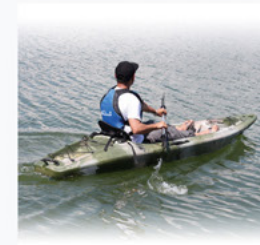

Fax: +0086 574 86906897

Website: www.chinakayaksports.com

FISHING KAYAK

MODEL:OF2001

- 2*Black bungee cord
- 2*Flush mounted rod holders
- 2*Side carry handle with paddle keeper
- 2*Adjustable footwells
- 2*Oveal seal Hatch
- 2*Front kayak handle
- 2*Side storage bag
- 9*Scupper plugs
- 1*Drain plug
- 9**D*Clip

Material	Capacity(kg)	Packing Size(cm)
LLDPE	1 adult	290×85×37
FOB Price	NW/GW(kg)	Loading Capacity
US \$ 189.0	25/26	40pcs/20'

FAMILY KAYAK

MODEL:OF2003

- 2*10" cam lock hatch(with cat bag)
- 4*flush mounted rod keeper
- 2*paddle keeper handle
- 8*drain plug
- 1*deck bungee & 10*D-ring hook
- 2*end ergonomic handle
- 1*stern threaded drain plug
- 2*molded cup holder
- water resistance proof smooth side surface & anti-skidding rugged surface

Material	Capacity(kg)	Packing Size(cm)
LLDPE	2 adult+1 child	365×88×38
FOB Price	NW/GW(kg)	Loading Capacity
US \$ 239.0	32/33	30 pcs/20'

SINGLE KAYAK

MODEL:OF2002

- 1*10" cam lock hatch(with cat bag)
- 4*flush mounted rod keeper
- 2*buffering handle
- 4*drain plug
- 2*deck bungee & 14*D-ring hook
- 2*end ergonomic handle
- 1*stern threaded drain plug
- 1*molded cup holder
- water resistance proof smooth side surface & anti-skidding rugged surface