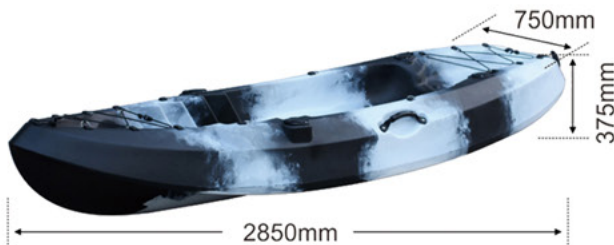

Material	Capacity(kg)	Packing Size(cm)
LLDPE	1 adult	290×85×37
FOB Price	NW/GW(kg)	Loading Capacity
US \$ 189.0	25/26	40pcs/20'

FAMILY KAYAK

MODEL:OF2003

- 2*10" cam lock hatch(with cat bag)
- 4*flush mounted rod keeper
- 2*paddle keeper handle
- 8*drain plug
- 1*deck bungee & 10*D-ring hook
- 2*end ergonomic handle
- 1*stern threaded drain plug
- 2*molded cup holder
- water resistance proof smooth side surface & anti-skidding rugged surface

Material	Capacity(kg)	Packing Size(cm)
LLDPE	2 adult+1 child	365×88×38
FOB Price	NW/GW(kg)	Loading Capacity
US \$ 239.0	32/33	30 pcs/20'

SINGLE KAYAK

MODEL:OF2002

- 1*10" cam lock hatch(with cat bag)
- 4*flush mounted rod keeper
- 2*buffering handle
- 4*drain plug
- 2*deck bungee & 14*D-ring hook
- 2*end ergonomic handle
- 1*stern threaded drain plug
- 1*molded cup holder
- water resistance proof smooth side surface & anti-skidding rugged surface

Material	Capacity(kg)	Packing Size(cm)
LLDPE	1 adult	285×75×37.5
FOB Price	NW/GW(kg)	Loading Capacity
US \$ 159.0	23/24	40 pcs/20'

SINGLE KAYAK

MODEL:OF2004

- 1*Drain plug
- 2*Black bungee cord
- 5*Floor stopper
- 1*Oveal seal hatch
- 2*Middle carry handle
- 10**D*clip
- 2*Flush mounted rod holders
- 1*Front kayak handle