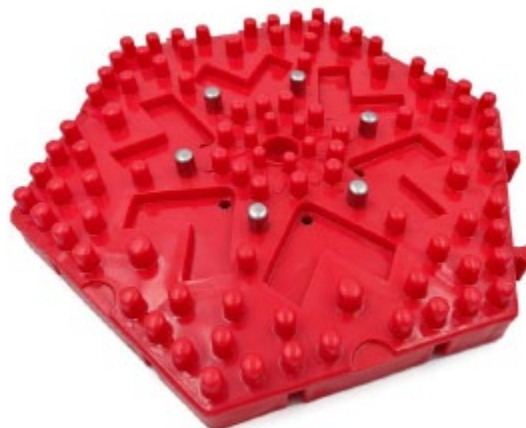

ST-4028G

Material: PE
Thickness: 31mm
Size: 33.3cm x 33.3cm

ST-4028W

Material: PE
Thickness: 31mm
Size: 33.3cm x 33.3cm

ST-Q625O

Material: PE
Thickness: 30mm
Size: 29cm x 25cm

ST-Q625B

Material: PE
Thickness: 30mm
Size: 29cm x 25cm

ST-Q625D

Material: PE
Thickness: 30mm
Size: 29cm x 25cm

DOT SHAPE

ST-Q325

Material: PE
Thickness: 30mm
Size: 29cm x 25cm

ST-QS625

Material: PE
Thickness: 30mm
Size: 29cm x 25cm

ST-B2025O

Material: PE
Thickness: 30mm
Size: 25cm x 20.5cm

ST-B2025P

Material: PE
Thickness: 30mm
Size: 25cm x 20.5cm

ST-H625R

Material: PE
Thickness: 30mm
Size: 29cm x 25cm

ST-HS625Y

Material: PE
Thickness: 30mm
Size: 29cm x 25cm

Material: PE
Thickness: 20cm
Size: 29cm × 25cm

SNOW TUBE

ST-701

Top Material: 600D Reinforced Nylon
Bottom Material: PVC+Rubber
Diameter: 70cm

ST-702

Top Material: 600D Reinforced Nylon
Bottom Material: PVC+Rubber
Diameter: 70cm