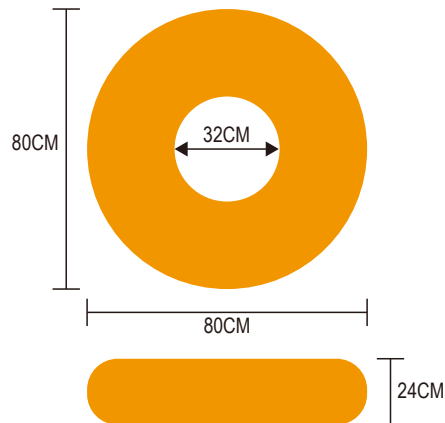

ST-801

Top Material: 600D Reinforced Nylon
Bottom Material: PVC+Rubber
Diameter: 80cm

ST-901

Top Material: 600D Reinforced Nylon
Bottom Material: PVC+Rubber
Diameter: 90cm

ST-1006

Top Material: 600D Reinforced Nylon
Bottom Material: PVC+Rubber
Diameter: 100cm

ST-1201

Top Material: 600D Reinforced Nylon
Bottom Material: PVC+Rubber
Diameter: 120cm(Suitable for two people)

SNOW TUBE SIZE

Specification of 120cm Snow Tube:

Diameter: 120cm*100cm
Height(after inflation): 29cm
Weight: 7.78kg/set
Suitable for two people

Specification of 100cm Snow Tube:

Diameter: 100cm
Height(after inflation): 28cm
Weight: 7.46kg/set
Suitable for adults

Specification of 90cm Snow Tube:

Diameter: 90cm
Height(after inflation): 24cm
Weight: 6.06kg/set
Suitable for adults

Specification of 80cm Snow Tube:

Diameter: 80cm
Height(after inflation): 24cm
Weight: 4.1kg/set
Suitable for kids

Specification of 70cm Snow Tube:

Diameter: 70cm
Height(after inflation): 21cm
Weight: 3.22kg/set
Suitable for kids