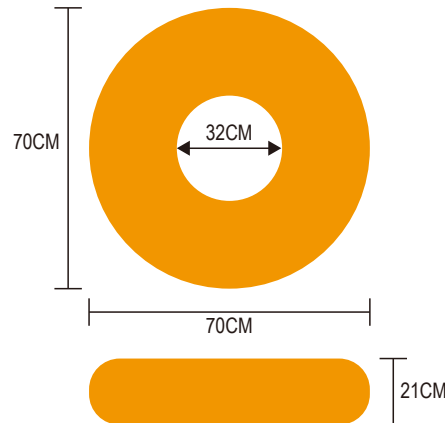

Material: PE
Thickness: 37mm
Size: 30.4cm × 30.4cm

SK-2033G

Material: PE
Thickness: 55mm
Size: 30.4cm × 30.4cm

DS-C402W

Material: PE
Thickness: 40mm
Size: 20cm × 40cm

DS-C402G

Material: PE
Thickness: 40mm
Size: 20cm × 40cm

ST-1201

Top Material: 600D Reinforced Nylon
Bottom Material: PVC+Rubber
Diameter: 120cm(Suitable for two people)

SNOW TUBE SIZE

Specification of 120cm Snow Tube:

Diameter: 120cm*100cm
Height(after inflation): 29cm
Weight: 7.78kg/set
Suitable for two people

Specification of 100cm Snow Tube:

Diameter: 100cm
Height(after inflation): 28cm
Weight: 7.46kg/set
Suitable for adults

Specification of 90cm Snow Tube:

Diameter: 90cm
Height(after inflation): 24cm
Weight: 6.06kg/set
Suitable for adults

Specification of 80cm Snow Tube:

Diameter: 80cm
Height(after inflation): 24cm
Weight: 4.1kg/set
Suitable for kids

Specification of 70cm Snow Tube:

Diameter: 70cm
Height(after inflation): 21cm
Weight: 3.22kg/set
Suitable for kids