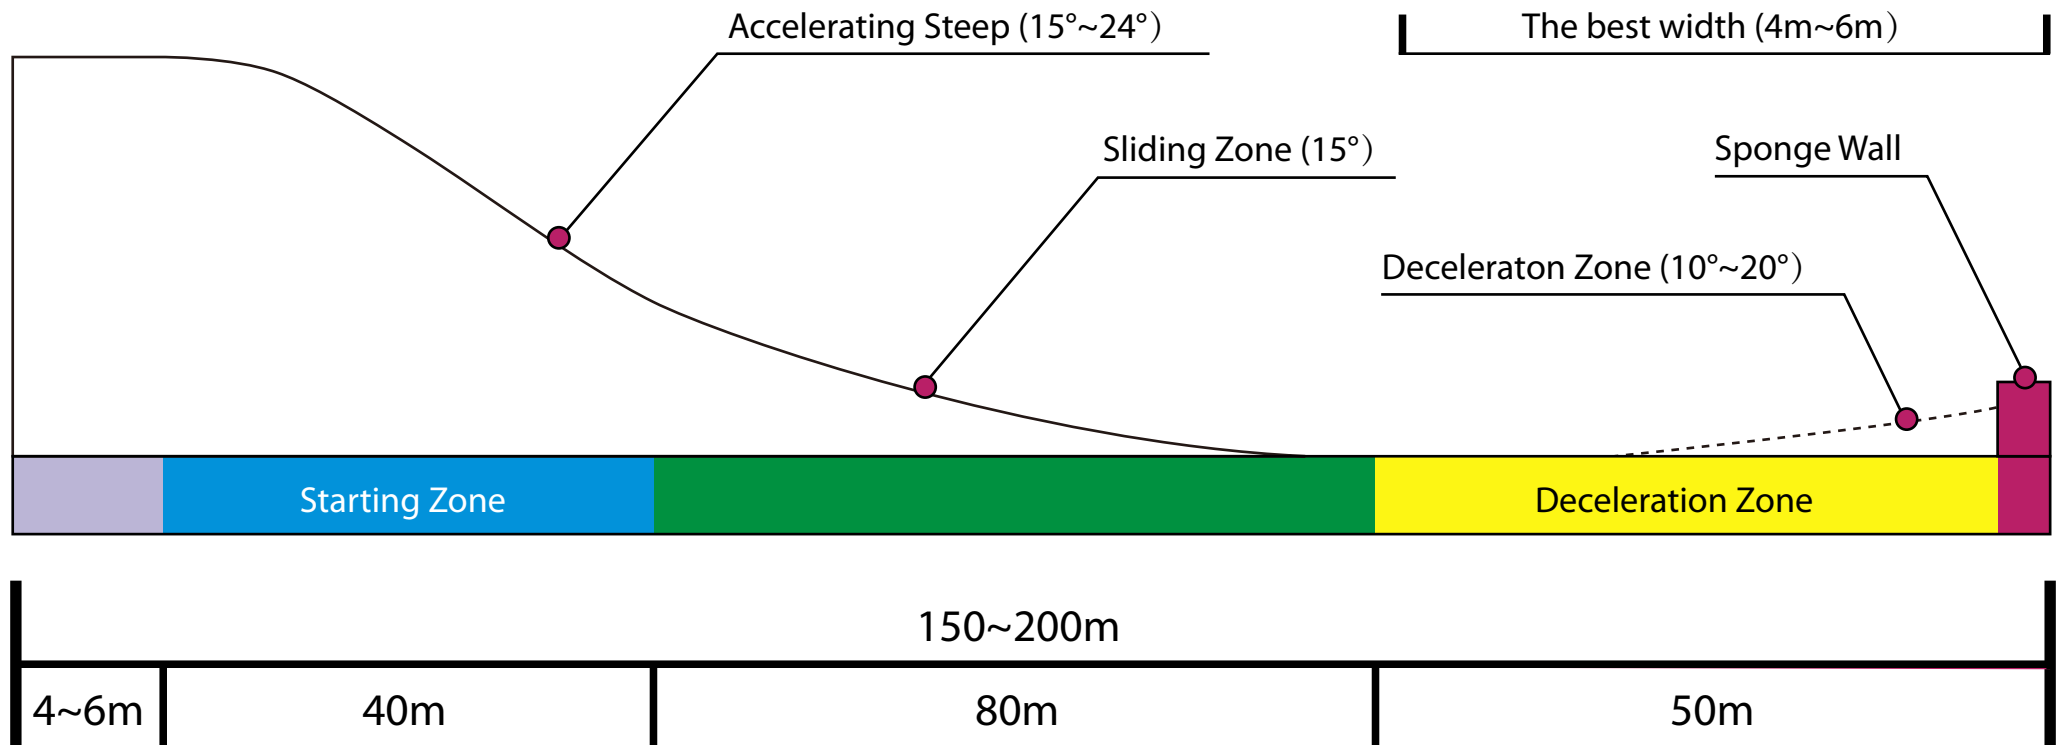

Parameters of Snow Ring Run