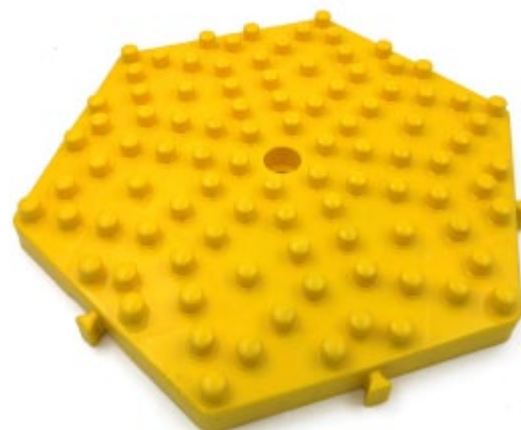

DOT SHAPE

ST-H625B

Material: PE
Thickness: 30mm
Size: 29cm x 25cm

ST-H625DB

Material: PE
Thickness: 30mm
Size: 29cm x 25cm

ST-H625G

Material: PE
Thickness: 30mm
Size: 29cm x 25cm

ST-H625O

Material: PE
Thickness: 30mm
Size: 29cm x 25cm

ST-H625P

Material: PE
Thickness: 30mm
Size: 29cm x 25cm

ST-H625Y

Material: PE
Thickness: 30mm
Size: 29cm x 25cm

ROLLED SHAPE

DS-FN01

Material: PE
Thickness: 22mm ~ 26mm
Size: 100cm × 300cm