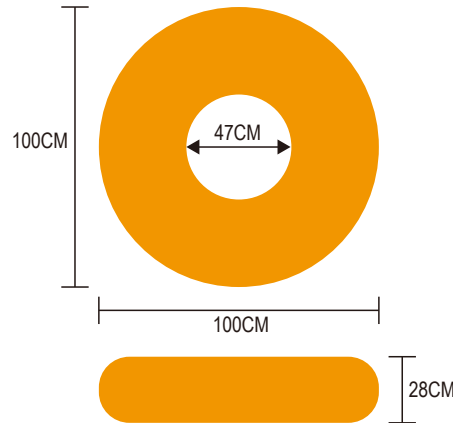

Material: PE
Thickness: 37mm
Size: 30.4cm × 30.4cm

SK-2033G

Material: PE
Thickness: 55mm
Size: 30.4cm × 30.4cm

DS-C402W

Material: PE
Thickness: 40mm
Size: 20cm × 40cm

DS-C402G

Material: PE
Thickness: 40mm
Size: 20cm × 40cm

ST-1201

Top Material: 600D Reinforced Nylon
Bottom Material: PVC+Rubber
Diameter: 120cm(Suitable for two people)

SNOW TUBE SIZE

Specification of 120cm Snow Tube:

Diameter: 120cm*100cm
Height(after inflation): 29cm
Weight: 7.78kg/set
Suitable for two people

Specification of 100cm Snow Tube:

Diameter: 100cm
Height(after inflation): 28cm
Weight: 7.46kg/set
Suitable for adults

Specification of 90cm Snow Tube:

Diameter: 90cm
Height(after inflation): 24cm
Weight: 6.06kg/set
Suitable for adults

Specification of 80cm Snow Tube:

Diameter: 80cm
Height(after inflation): 24cm
Weight: 4.1kg/set
Suitable for kids

Specification of 70cm Snow Tube:

Diameter: 70cm
Height(after inflation): 21cm
Weight: 3.22kg/set
Suitable for kids