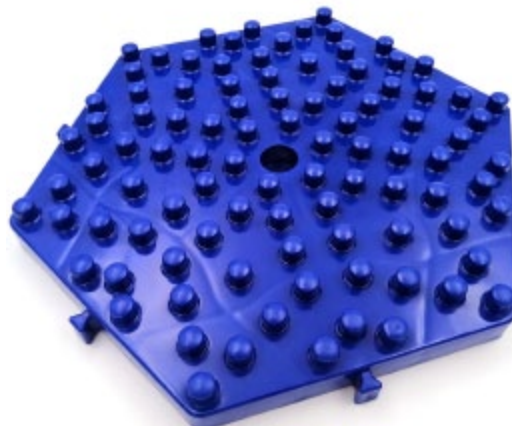

Material: PE
Thickness: 30mm
Size: 25cm x 20.5cm

ST-B2025P

Material: PE
Thickness: 30mm
Size: 25cm x 20.5cm

ST-H625R

Material: PE
Thickness: 30mm
Size: 29cm x 25cm

ST-HS625Y

Material: PE
Thickness: 30mm
Size: 29cm x 25cm

DOT SHAPE

ST-H625B

Material: PE
Thickness: 30mm
Size: 29cm x 25cm

ST-H625DB

Material: PE
Thickness: 30mm
Size: 29cm x 25cm

ST-H625G

Material: PE
Thickness: 30mm
Size: 29cm x 25cm

ST-H625O