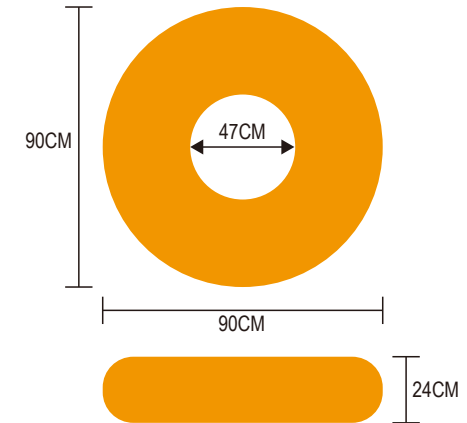

ST-801

Top Material: 600D Reinforced Nylon
Bottom Material: PVC+Rubber
Diameter: 80cm

ST-901

Top Material: 600D Reinforced Nylon
Bottom Material: PVC+Rubber
Diameter: 90cm

ST-1006

Top Material: 600D Reinforced Nylon
Bottom Material: PVC+Rubber
Diameter: 100cm

ST-1201

Top Material: 600D Reinforced Nylon
Bottom Material: PVC+Rubber
Diameter: 120cm(Suitable for two people)

SNOW TUBE SIZE

Specification of 120cm Snow Tube:

Diameter: 120cm*100cm
Height(after inflation): 29cm
Weight: 7.78kg/set
Suitable for two people

Specification of 100cm Snow Tube:

Diameter: 100cm
Height(after inflation): 28cm
Weight: 7.46kg/set
Suitable for adults

Specification of 90cm Snow Tube:

Diameter: 90cm
Height(after inflation): 24cm
Weight: 6.06kg/set
Suitable for adults

Specification of 80cm Snow Tube:

Diameter: 80cm
Height(after inflation): 24cm
Weight: 4.1kg/set
Suitable for kids

Specification of 70cm Snow Tube:

Diameter: 70cm
Height(after inflation): 21cm
Weight: 3.22kg/set
Suitable for kids