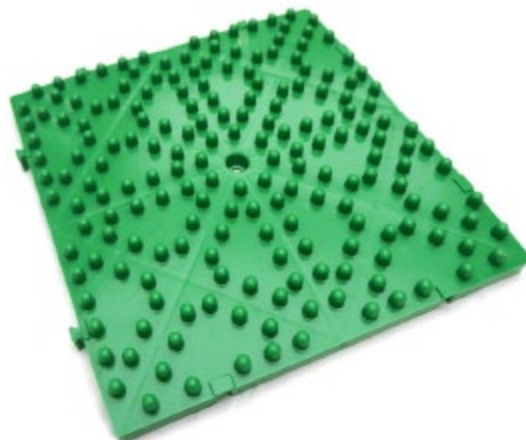

TO JOY

DRY SKI FLOOR

MUSHROOM SHAPE

DS-3030B

Material: PE
Thickness: 37mm
Size: 30.4cm × 30.4cm

DS-3030R

Material: PE
Thickness: 37mm
Size: 30.4cm × 30.4cm

DS-3030W

COMB SHAPE

DS-C220B

Material: PE
Thickness: 31mm
Size: 22cm x 22cm

DS-C220W

Material: PE
Thickness: 31mm
Size: 22cm x 22cm

DS-C220R

Material: PE
Thickness: 31mm
Size: 22cm x 22cm

DS-C242G

Material: PE
Thickness: 31mm
Size: 24.2cm x 24.2cm

DS-C242GA

Material: PE
Thickness: 31mm
Size: 24.2cm x 24.2cm

DS-C242W

Material: PE
Thickness: 31mm
Size: 24.2cm x 24.2cm

DOT SHAPE

ST-4028B

Material: PE
Thickness: 31mm
Size: 33.3cm x 33.3cm

ST-4028G

Material: PE
Thickness: 31mm
Size: 33.3cm x 33.3cm

ST-4028W

Material: PE
Thickness: 31mm
Size: 33.3cm x 33.3cm

ST-Q625O

Material: PE
Thickness: 30mm
Size: 29cm x 25cm

ST-Q625B

Material: PE
Thickness: 30mm
Size: 29cm x 25cm