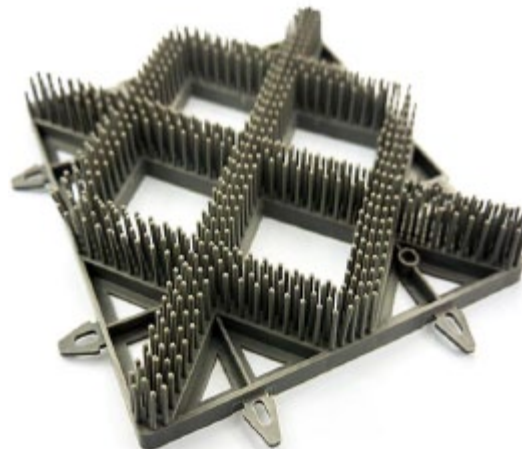

DS-C242GA

Material: PE
Thickness: 31mm
Size: 24.2cm x 24.2cm