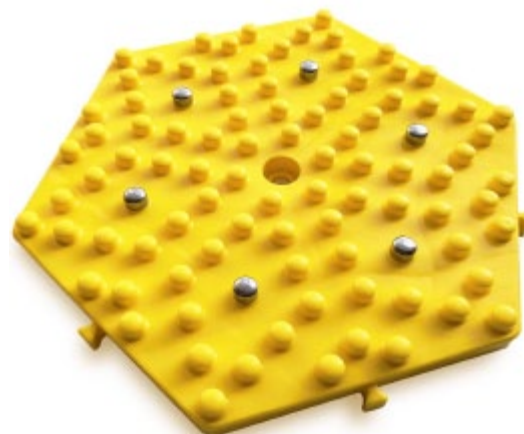

Material: PE
Thickness: 30mm
Size: 25cm x 20.5cm

ST-B2025P

Material: PE
Thickness: 30mm
Size: 25cm x 20.5cm

ST-H625R

Material: PE
Thickness: 30mm
Size: 29cm x 25cm

ST-HS625Y

Material: PE
Thickness: 30mm
Size: 29cm x 25cm

DOT SHAPE

ST-H625B

Material: PE
Thickness: 30mm
Size: 29cm x 25cm

ST-H625DB

Material: PE
Thickness: 30mm
Size: 29cm x 25cm

ST-H625G

Material: PE
Thickness: 30mm
Size: 29cm x 25cm

ST-H625O