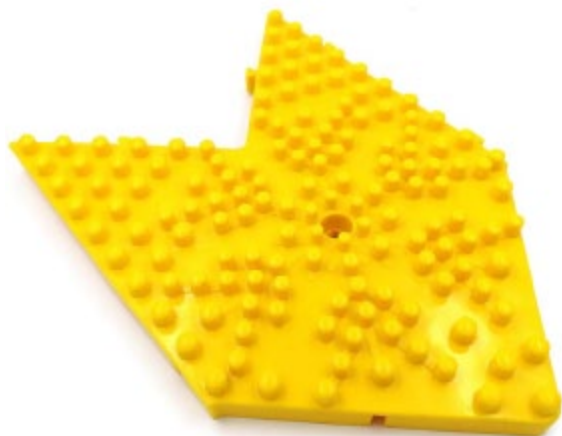

Material: PE
Thickness: 31mm
Size: 24.2cm x 24.2cm

DS-C242GA

Material: PE
Thickness: 31mm
Size: 24.2cm x 24.2cm

DS-C242W

Material: PE
Thickness: 31mm
Size: 24.2cm x 24.2cm

DOT SHAPE

ST-4028B

Material: PE
Thickness: 31mm
Size: 33.3cm x 33.3cm

ST-4028G

Material: PE
Thickness: 31mm
Size: 33.3cm x 33.3cm

ST-4028W

Material: PE
Thickness: 31mm
Size: 33.3cm x 33.3cm

ST-Q625O

Material: PE
Thickness: 30mm
Size: 29cm x 25cm

ST-Q625B

Material: PE
Thickness: 30mm
Size: 29cm x 25cm

ST-Q625D

Material: PE
Thickness: 30mm
Size: 29cm x 25cm

DOT SHAPE

ST-Q325

Material: PE
Thickness: 30mm
Size: 29cm x 25cm

ST-QS625

Material: PE
Thickness: 30mm
Size: 29cm x 25cm

ST-B2025O

Material: PE
Thickness: 30mm
Size: 25cm x 20.5cm

ST-B2025P

Material: PE
Thickness: 30mm
Size: 25cm x 20.5cm

ST-H625R

Material: PE
Thickness: 30mm
Size: 29cm x 25cm

ST-HS625Y

Material: PE
Thickness: 30mm
Size: 29cm x 25cm