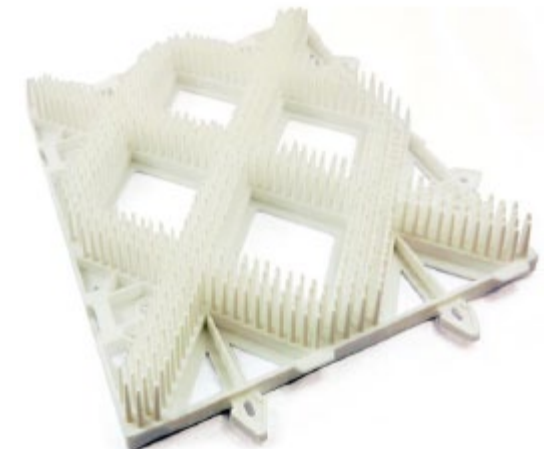

Material: PE
Thickness: 37mm
Size: 30.4cm × 30.4cm

SK-2033G

Material: PE
Thickness: 55mm
Size: 30.4cm × 30.4cm

DS-C402W

Material: PE
Thickness: 40mm
Size: 20cm × 40cm

DS-C402G

Material: PE
Thickness: 40mm
Size: 20cm × 40cm

COMB SHAPE

DS-C220B

Material: PE
Thickness: 31mm
Size: 22cm x 22cm

DS-C220W

Material: PE
Thickness: 31mm
Size: 22cm x 22cm

DS-C220R

Material: PE
Thickness: 31mm
Size: 22cm x 22cm

DS-C242G

Material: PE
Thickness: 31mm
Size: 24.2cm x 24.2cm

DS-C242GA

Material: PE
Thickness: 31mm
Size: 24.2cm x 24.2cm

DS-C242W

Material: PE
Thickness: 31mm
Size: 24.2cm x 24.2cm

DOT SHAPE

ST-4028B

Material: PE
Thickness: 31mm
Size: 33.3cm x 33.3cm

ST-4028G

Material: PE
Thickness: 31mm
Size: 33.3cm x 33.3cm

ST-4028W

Material: PE
Thickness: 31mm
Size: 33.3cm x 33.3cm

ST-Q625O

Material: PE
Thickness: 30mm
Size: 29cm x 25cm

ST-Q625B

Material: PE
Thickness: 30mm
Size: 29cm x 25cm