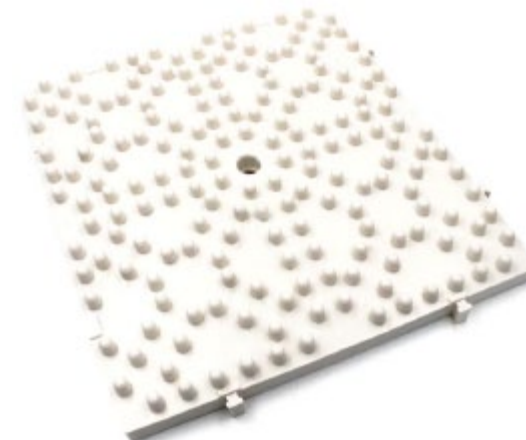

COMB SHAPE

DS-C220B

Material: PE
Thickness: 31mm
Size: 22cm x 22cm

DS-C220W

Material: PE
Thickness: 31mm
Size: 22cm x 22cm

DS-C220R

Material: PE
Thickness: 31mm
Size: 22cm x 22cm

DS-C242G

Material: PE
Thickness: 31mm
Size: 24.2cm x 24.2cm

DS-C242GA

Material: PE
Thickness: 31mm
Size: 24.2cm x 24.2cm

DS-C242W

Material: PE
Thickness: 31mm
Size: 24.2cm x 24.2cm

DOT SHAPE

ST-4028B

Material: PE
Thickness: 31mm
Size: 33.3cm x 33.3cm

ST-4028G

Material: PE
Thickness: 31mm
Size: 33.3cm x 33.3cm

ST-4028W

Material: PE
Thickness: 31mm
Size: 33.3cm x 33.3cm

ST-Q625O

Material: PE
Thickness: 30mm
Size: 29cm x 25cm

ST-Q625B

Material: PE
Thickness: 30mm
Size: 29cm x 25cm

ST-1201

Top Material: 600D Reinforced Nylon
Bottom Material: PVC+Rubber
Diameter: 120cm(Suitable for two people)

SNOW TUBE SIZE

Specification of 120cm Snow Tube:

Diameter: 120cm*100cm
Height(after inflation): 29cm
Weight: 7.78kg/set
Suitable for two people