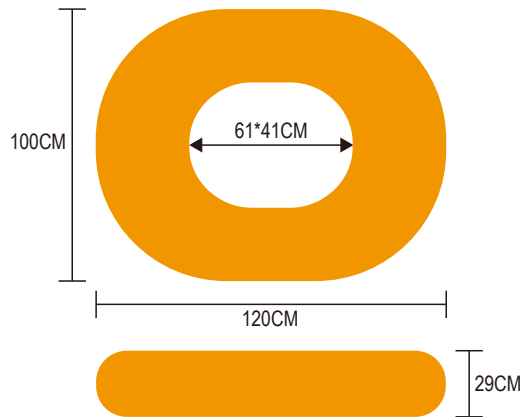

Material: PE
Thickness: 37mm
Size: 30.4cm × 30.4cm

SK-2033G

Material: PE
Thickness: 55mm
Size: 30.4cm × 30.4cm

DS-C402W

Material: PE
Thickness: 40mm
Size: 20cm × 40cm

DS-C402G

Material: PE
Thickness: 40mm
Size: 20cm × 40cm

ST-801

Top Material: 600D Reinforced Nylon
Bottom Material: PVC+Rubber
Diameter: 80cm

ST-901

Top Material: 600D Reinforced Nylon
Bottom Material: PVC+Rubber
Diameter: 90cm

ST-1006

Top Material: 600D Reinforced Nylon
Bottom Material: PVC+Rubber
Diameter: 100cm

ST-1201

Top Material: 600D Reinforced Nylon
Bottom Material: PVC+Rubber
Diameter: 120cm(Suitable for two people)

SNOW TUBE SIZE

Specification of 120cm Snow Tube:

Diameter: 120cm*100cm
Height(after inflation): 29cm
Weight: 7.78kg/set
Suitable for two people

Specification of 100cm Snow Tube:

Diameter: 100cm
Height(after inflation): 28cm
Weight: 7.46kg/set
Suitable for adults

Specification of 90cm Snow Tube:

Diameter: 90cm
Height(after inflation): 24cm
Weight: 6.06kg/set
Suitable for adults