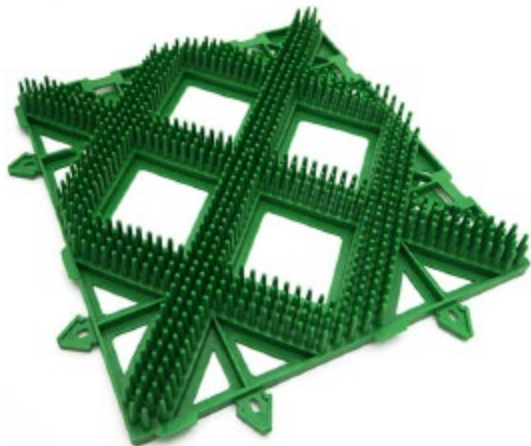

TO JOY

DRY SKI FLOOR

MUSHROOM SHAPE

DS-3030B

Material: PE
Thickness: 37mm
Size: 30.4cm × 30.4cm

DS-3030R

Material: PE
Thickness: 37mm
Size: 30.4cm × 30.4cm

DS-3030W

Material: PE
Thickness: 37mm
Size: 30.4cm × 30.4cm

SK-2033G

Material: PE
Thickness: 55mm
Size: 30.4cm × 30.4cm

DS-C402W

Material: PE
Thickness: 40mm
Size: 20cm × 40cm

DS-C402G

Material: PE
Thickness: 40mm
Size: 20cm × 40cm

COMB SHAPE

DS-C220B

Material: PE
Thickness: 31mm
Size: 22cm x 22cm

DS-C220W

Material: PE
Thickness: 31mm
Size: 22cm x 22cm

DS-C220R

Material: PE
Thickness: 31mm
Size: 22cm x 22cm

DS-C242G

ST-4028G

Material: PE
Thickness: 31mm
Size: 33.3cm x 33.3cm

ST-4028W

Material: PE
Thickness: 31mm
Size: 33.3cm x 33.3cm

ST-Q625O

Material: PE
Thickness: 30mm
Size: 29cm x 25cm

ST-Q625B

Material: PE
Thickness: 30mm
Size: 29cm x 25cm