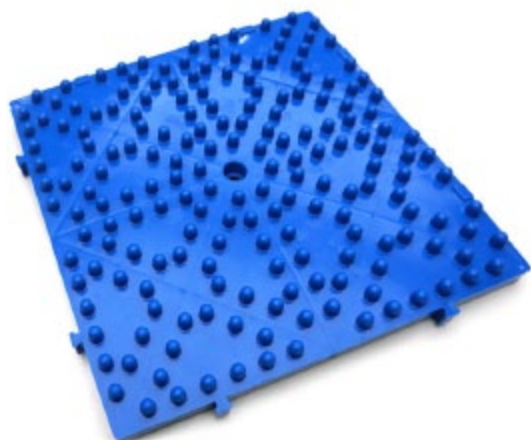

TO JOY

DRY SKI FLOOR

MUSHROOM SHAPE

DS-3030B

Material: PE
Thickness: 37mm
Size: 30.4cm × 30.4cm

DS-3030R

Material: PE
Thickness: 37mm
Size: 30.4cm × 30.4cm

DS-3030W

COMB SHAPE

DS-C220B

Material: PE
Thickness: 31mm
Size: 22cm x 22cm

DS-C220W

Material: PE
Thickness: 31mm
Size: 22cm x 22cm

DS-C220R

Material: PE
Thickness: 31mm
Size: 22cm x 22cm

DS-C242G

Material: PE
Thickness: 31mm
Size: 24.2cm x 24.2cm

DS-C242GA

Material: PE
Thickness: 31mm
Size: 24.2cm x 24.2cm

DS-C242W

Material: PE
Thickness: 31mm
Size: 24.2cm x 24.2cm

DOT SHAPE

ST-4028B

Material: PE
Thickness: 31mm
Size: 33.3cm x 33.3cm

ST-4028G

Material: PE
Thickness: 31mm
Size: 33.3cm x 33.3cm

ST-4028W

Material: PE
Thickness: 31mm
Size: 33.3cm x 33.3cm

ST-Q625O

Material: PE
Thickness: 30mm
Size: 29cm x 25cm

ST-Q625B

Material: PE
Thickness: 30mm
Size: 29cm x 25cm