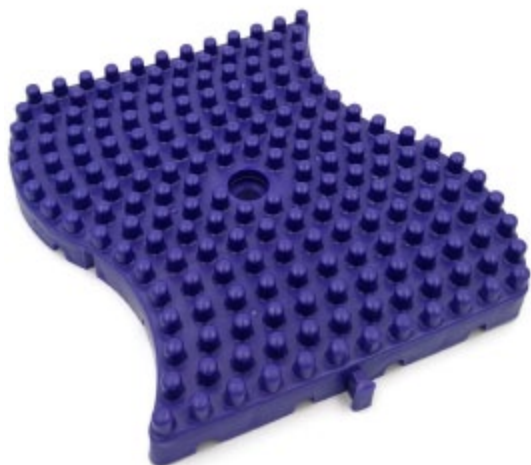

ST-4028G

Material: PE
Thickness: 31mm
Size: 33.3cm x 33.3cm

ST-4028W

Material: PE
Thickness: 31mm
Size: 33.3cm x 33.3cm

ST-Q625O

Material: PE
Thickness: 30mm
Size: 29cm x 25cm

ST-Q625B

Material: PE
Thickness: 30mm
Size: 29cm x 25cm

ST-Q625D

Material: PE
Thickness: 30mm
Size: 29cm x 25cm

DOT SHAPE

ST-Q325

Material: PE
Thickness: 30mm
Size: 29cm x 25cm

ST-QS625

Material: PE
Thickness: 30mm
Size: 29cm x 25cm

ST-B2025O

Material: PE
Thickness: 30mm
Size: 25cm x 20.5cm

ST-B2025P

Material: PE
Thickness: 30mm
Size: 25cm x 20.5cm

ST-H625R

Material: PE
Thickness: 30mm
Size: 29cm x 25cm

ST-HS625Y

Material: PE
Thickness: 30mm
Size: 29cm x 25cm