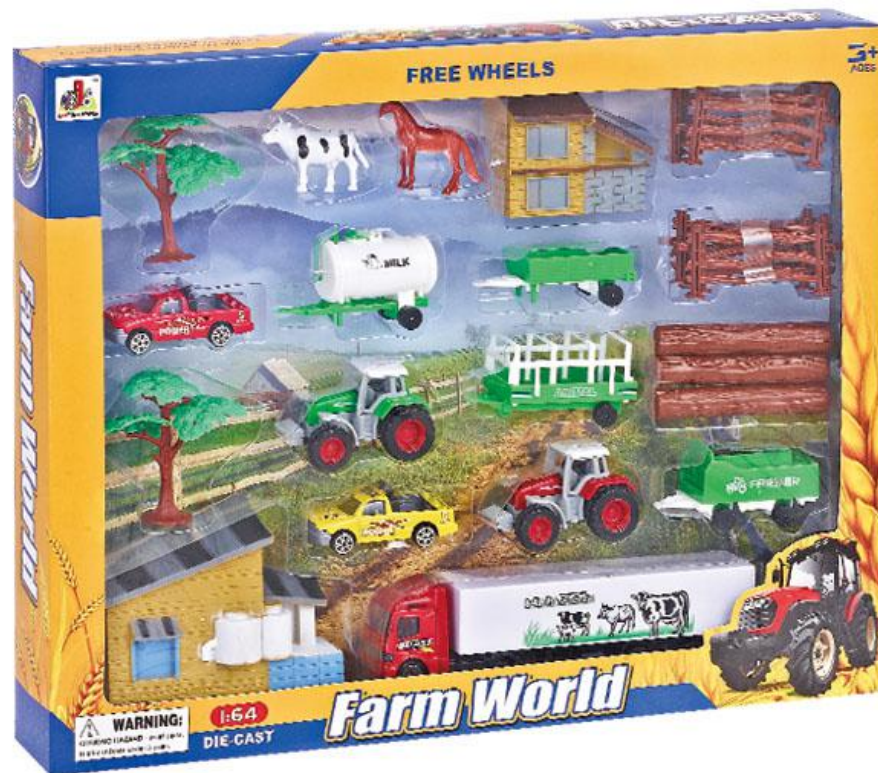

G/N WEIGHT:22.5/21KG

PACKING SIZE:20.3×14.8×4.6CM

CARTON SIZE:64×46×83CM

NO.DS807

QTY:144/72PCS

G/N WEIGHT:28/26KG

PACKING SIZE:20.2×8.2×4.6CM

CARTON SIZE:56×64×78CM

NO.DS808

QTY:48/24PCS

G/N WEIGHT:25/23KG

PACKING SIZE:37.7×4.7×27.8CM

CARTON SIZE:86×40×84CM

NO.DS809

QTY:36/18PCS

G/N WEIGHT:25.5/24KG

PACKING SIZE:42.4×4.8×32.8CM

CARTON SIZE:112×43.5×61CM

NO.DS810

**QTY:288/144PCS
G/N WEIGHT:25/23KG**

**PACKING SIZE:10×3.5×19.5CM
CARTON SIZE:67×42×75CM**

NO.DS811

QTY:192/96PCS

G/N WEIGHT:25/23KG