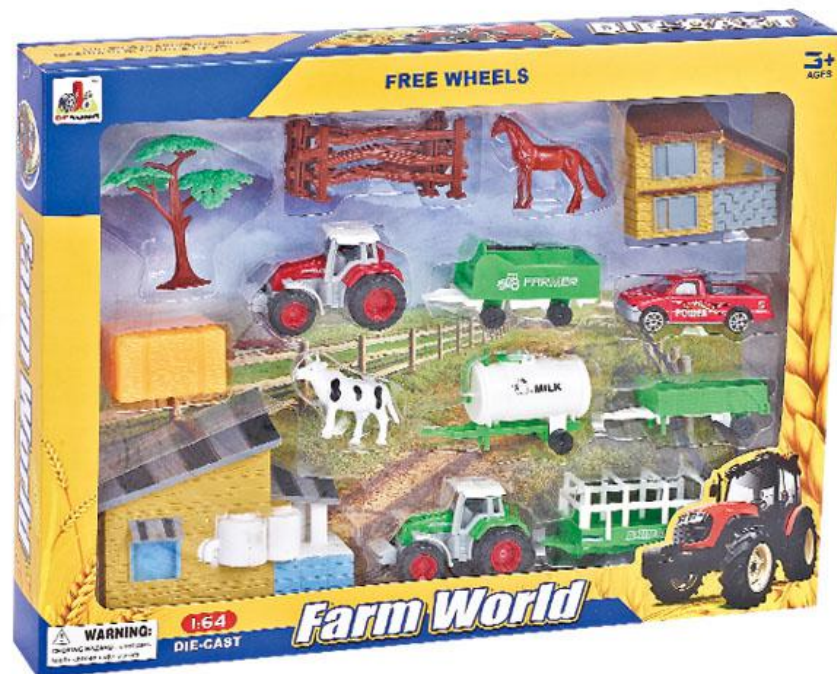

**PACKING SIZE:18.2×5×6.4CM
CARTON SIZE:54×39×84CM**

NO.DS805

QTY:96/48PCS

G/N WEIGHT:30/28KG

PACKING SIZE:18.9×25.6×5CM

CARTON SIZE:80×40×84CM

NO.DS806

QTY:144/72PCS

G/N WEIGHT:22.5/21KG

PACKING SIZE:20.3×14.8×4.6CM

CARTON SIZE:64×46×83CM

NO.DS807

QTY:144/72PCS

G/N WEIGHT:28/26KG

PACKING SIZE:20.2×8.2×4.6CM

CARTON SIZE:56×64×78CM

NO.DS808

QTY:48/24PCS

G/N WEIGHT:25/23KG

PACKING SIZE:37.7×4.7×27.8CM

CARTON SIZE:86×40×84CM

NO.DS809

QTY:36/18PCS

G/N WEIGHT:25.5/24KG