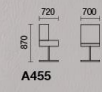

A460

High-tech

Exquisite craftsmanship and the compact style ensure the quality of each well-made product. It is the essence of the technology.

PALACE FURNITURE 101

Modern office

CONSUMMATE DESIGN NOTION

A466