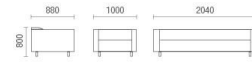

A522

SIMPLE STYLE

Fashionable and innovative