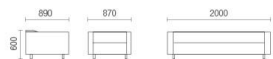

GENEROUS SENSE

CONSUMMATE DESIGN NOTION

A480