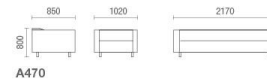

Simplicity is a kind of beauty, wherever you are, the reception room or the public area, our sofa could meet all your needs.