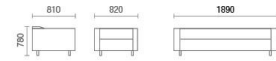

CONSUMMATE DESIGN NOTION

A482

A489

CONSUMMATE DESIGN NOTION

Create the high quality office environment, display the modern enterprise image

A497

Masterpiece of original design with individual structure and the innovative handle are conveying a sophisticate charm, with the compact shape and generous comfort.