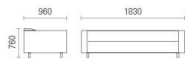

A493

PALACE FURNITURE 85

PALACE FURNITURE
 殿堂
 华校办公

PALACE FURNITURE 86

INNOVATION

CONSUMMATE DESIGN NOTION

Fully upholstered sofa with wooden structure - solid wood feet, spring seat construction, replaceable components. The glides are provided for hard flooring.