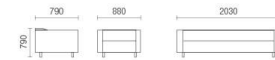

UNIQUE STYLE

CONSUMMATE DESIGN NOTION

Simplicity is a kind of beauty, wherever you are, the reception room or the public area, our sofa could meet all your needs.

ROYAL STYLE

CONSUMMATE DESIGN NOTION

A469

A528