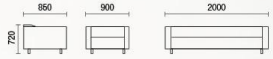

CONSUMMATE DESIGN NOTION

A482

A489

CONSUMMATE DESIGN NOTION

Create the high quality office environment, display the modern enterprise image

A497

Masterpiece of original design with individual structure and the innovative handle are conveying a sophisticate charm, with the compact shape and generous comfort.