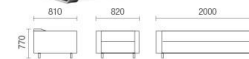

CONCENTRATION

THE SIMPLE AND CONVENIENT SHOW THE EXCELLENCE.

A506