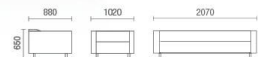

FASHION CLEAN

THE GRACEFUL AND STYLISH LINES

Newly define the fashion is designed with profoundness; it boldly interprets the concise and fashionable unique taste.

A472