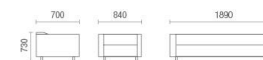

A488

PALACE FURNITURE
殿堂
平假办公

A471

SIMPLE STYLE

COORDINATED AND ELEGANT

To pursue the harmonious life and quiet office space, that is the main theme of sofa furniture from Huaquan.

A487

A520