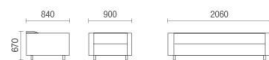

GRACEFUL

COORDINATED AND ELEGANT

The sober and generous shape with the elegant fabric of coffee color strip comes out the concise beauty in soft and hard, matching the aesthetic point of view for the modern fashion people.

A488