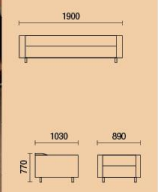

PALACE FURNITURE
殿堂
半殿·办公室

A478