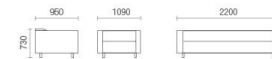

CONSUMMATE DESIGN NOTION

A482

A489

CONSUMMATE DESIGN NOTION

Create the high quality office environment, display the modern enterprise image

A497

Masterpiece of original design with individual structure and the innovative handle are conveying a sophisticate charm, with the compact shape and generous comfort.