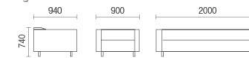

CONCENTRATION

THE SIMPLE AND CONVENIENT SHOW THE EXCELLENCE.