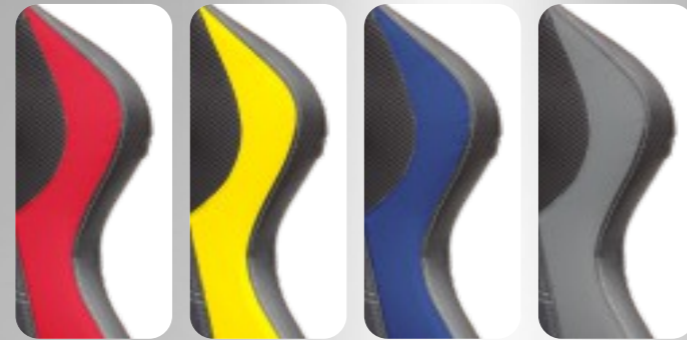

JBR 1046 Series

- All seats come with slider
- Upholstery options including PVC leather, Pineapple material, Fabric and Carbon look
- Different color is available