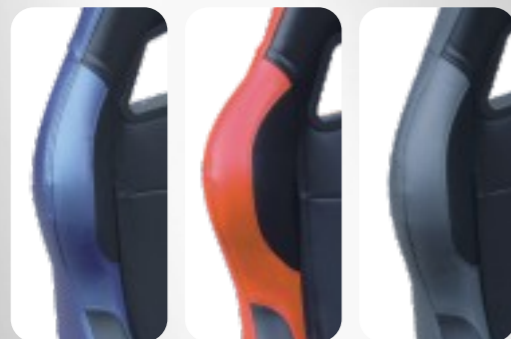

JBR 1002 Series

- All seats come with slider
- Upholstery options including PVC leather, Pineapple material, Fabric and Carbon look
- Different color is available