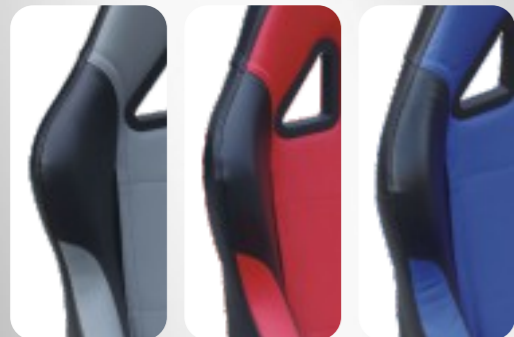

JBR 1006 Series

- All seats come with slider
- Upholstery options including PVC leather, Pineapple material, Fabric and Carbon look
- Different color is available