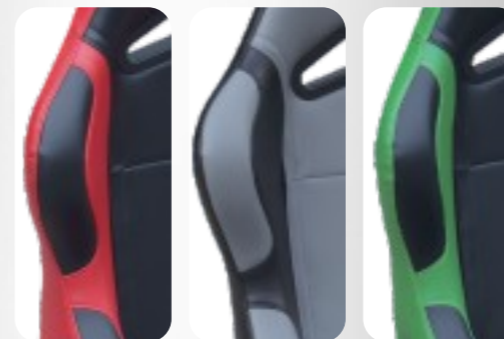

JBR 1004 Series

- All seats come with slider
- Upholstery options including PVC leather, Pineapple material, Fabric and Carbon look
- Different color is available