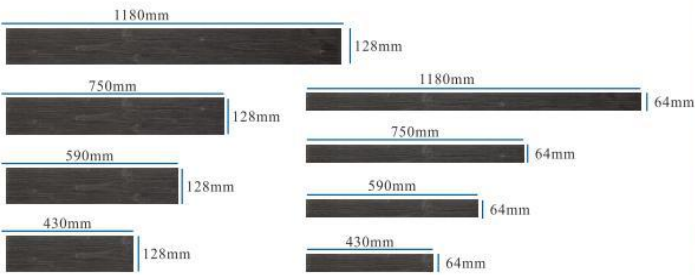

8 different sizes provided for customer choose one or several to make different designs