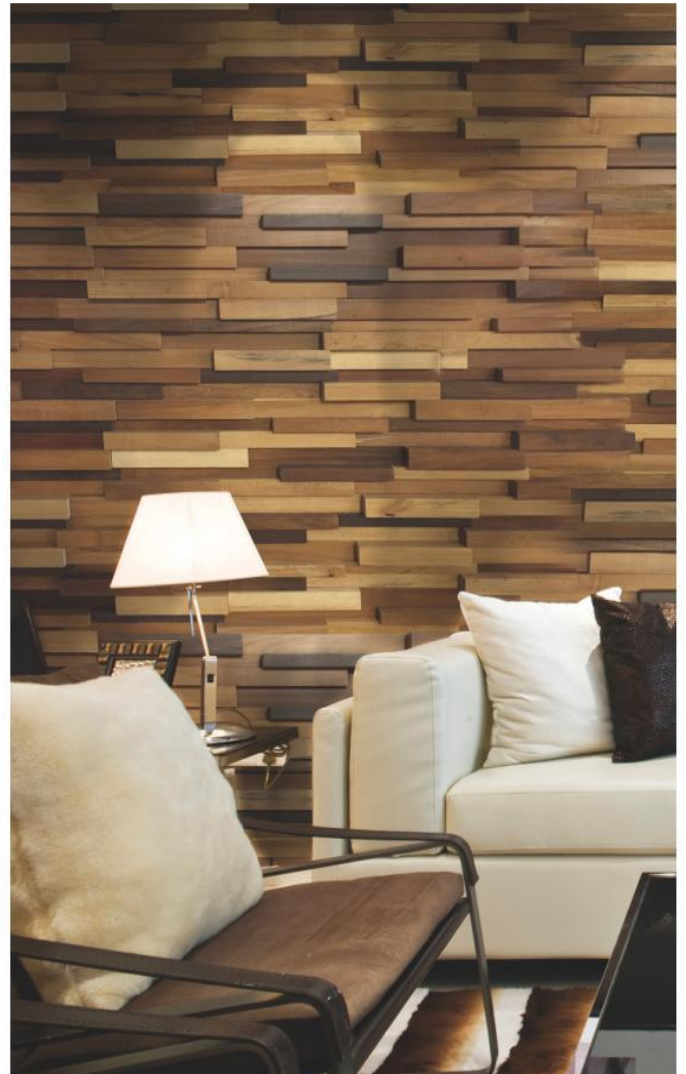

Mini Luxury 3D-DM02020

- Wood type:OWT
- Dimension:600x150x25mm
- No MDF backing
- Surface covered per piece:0.09m²
- Installation:structural glue/nail
- Color options:Light/Dark/Mix
- Usage:Indoor/
  Outdoor with special treatment