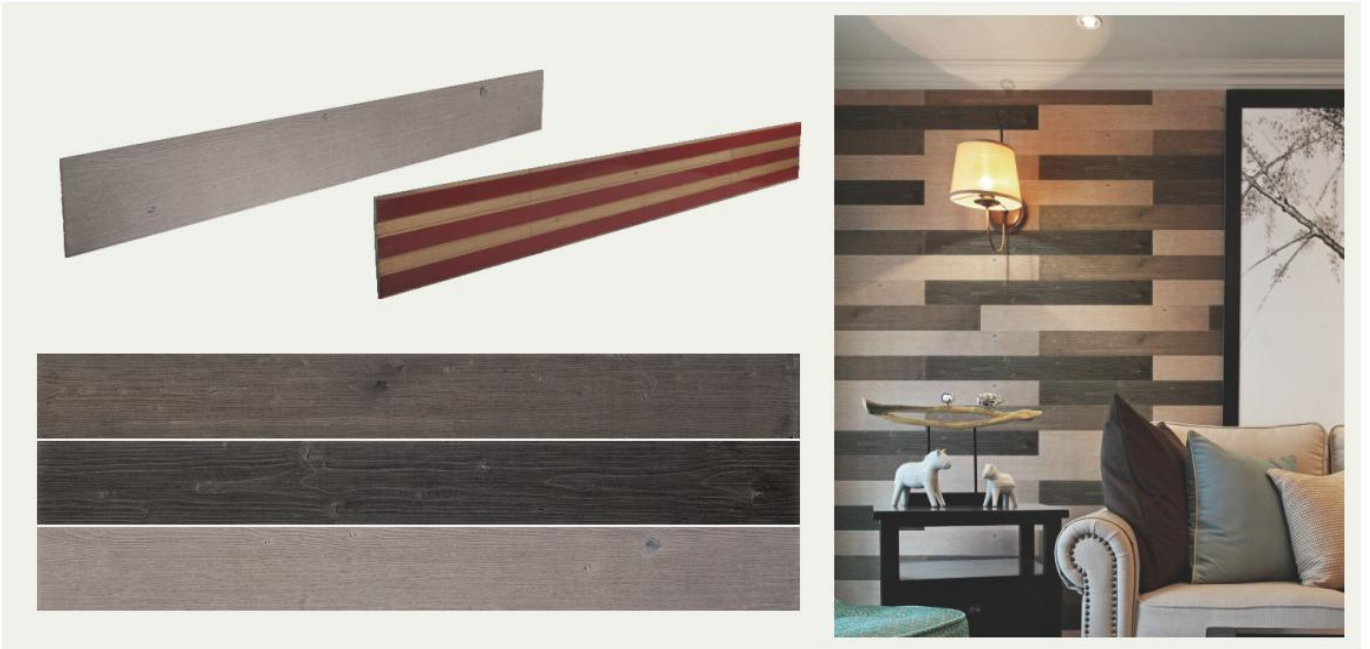

KASARO[®]

3D Real Wood Decorative Wall Panel

Art Design & High Quality

Quick stick wood panel

- Pine wood from North America.Sustainable and legal forest resource.FSC available.
- Easy DIY installation,just peel and stick.
- 4.5mm thick real wood with reasonable price and give the decor a warm and natural look.
- Thermal-modified treatment,carbonization and resin crosslinking to stop board from expanding, contracting, bending and warping.
- Healthy application, no harm to human body, VOC report and CARB certificate available.
- M.C.8%-12%,Class B result of fire retardant test by SGS according to standard ASTM E84-14.
- 8 years guarantee.
- Large container loading capacity with low transportation cost: 7733m²/40'GP.