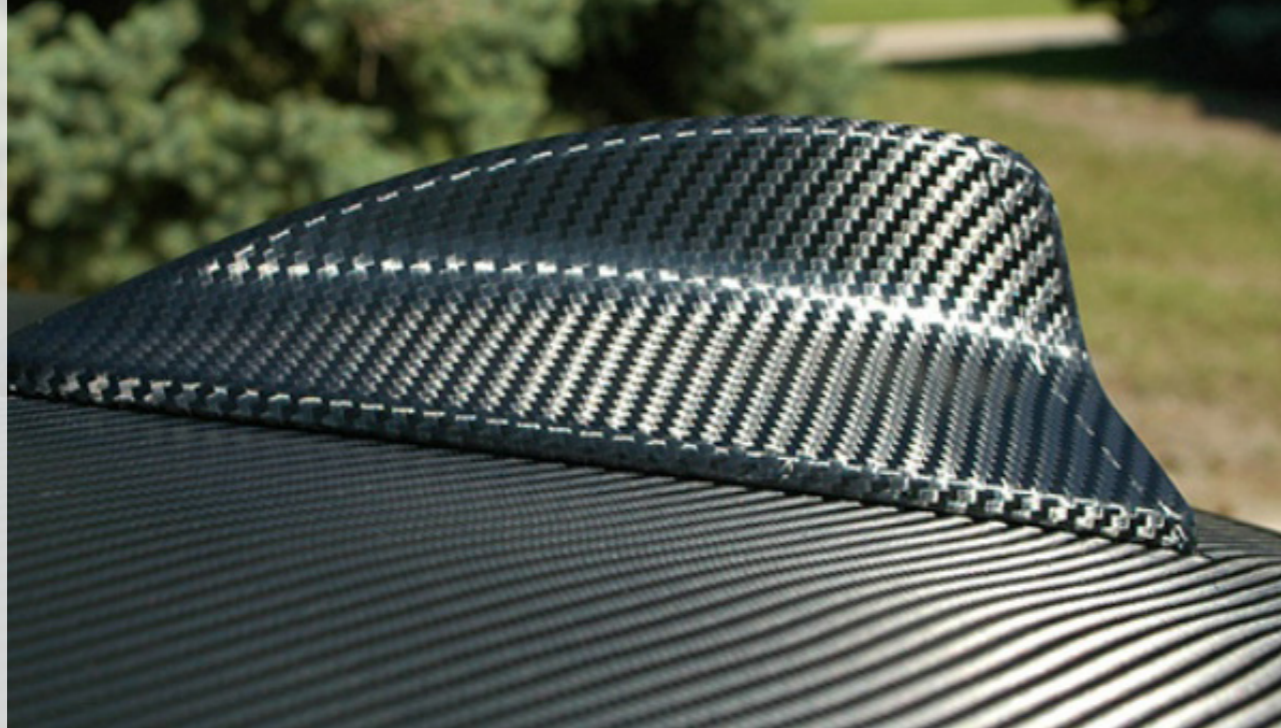

5D CARBON FIBER