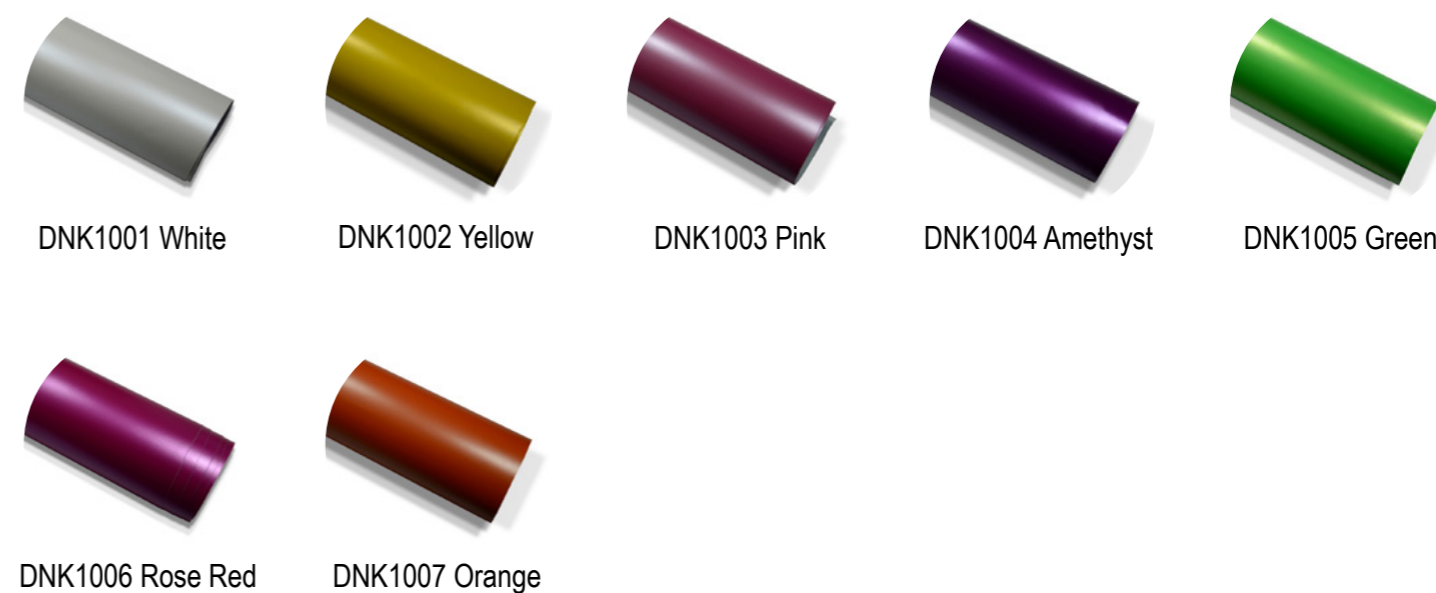

Series	Item NO	Material	Thickness	Size
Matte Candy	DNK1001-1007	Highly Flexible PVC	0.13mm	1.52*20m