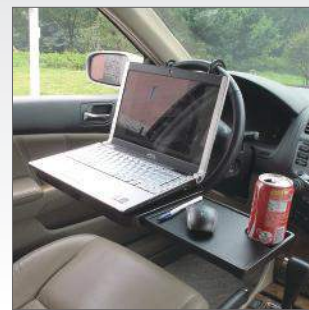

SD-1504 第二代抽屉式电脑架

Name: Car computer desk
Color: black
Size: 352×235×24mm
Material: ABS, steel wire
N.W: 1045g
QTY: 18pcs/ctn
Meas: 58×53×37.5cm

1pcs
color box