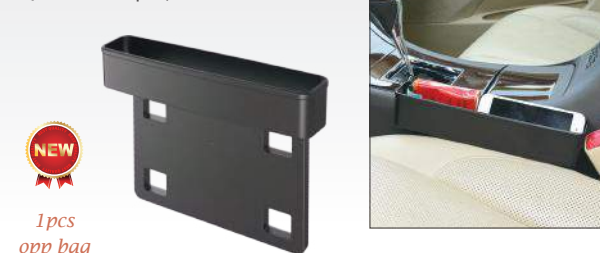

SD-1513 椅缝置物盒

Name: Seat gap storage box
Color: black
Size: 251×54×199mm
QTY: 60pcs/ctn
Meas: 61.5×47×35.5cm
Material: PP
N.W: 216g