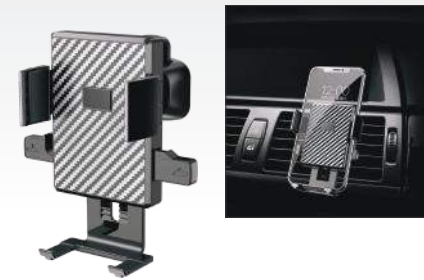

SD-1131 碳纤维车载手机支架

Name: Carbon fiber pattern car mobile phone holder
Color: black Material: ABS, PC
Size: 93x90x103mm N.W: 72g
Fit width: 58~85mm

NEW
1pcs
color box