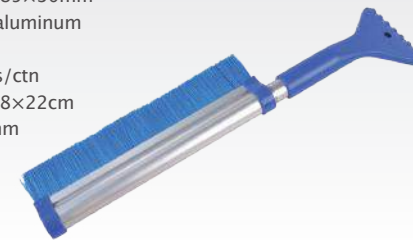

SD-X009 铝合金可伸缩雪刷

Name: Retractable snow brush
Color: silver
Size: 423×85×30mm
Material: ABS, aluminum
N.W: 210g
QTY: 50pcs/ctn
Meas: 46×38×22cm
Max length: 648mm