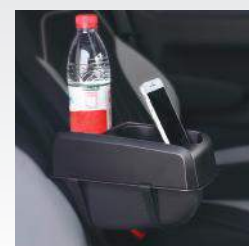

SD-1514 椅缝置物盒

Name: Seat gap storage box
Color: black
Size: 253×120×170mm
Material: PP
N.W: 226g
QTY: 60pcs/ctn
Meas: 65×54×53cm