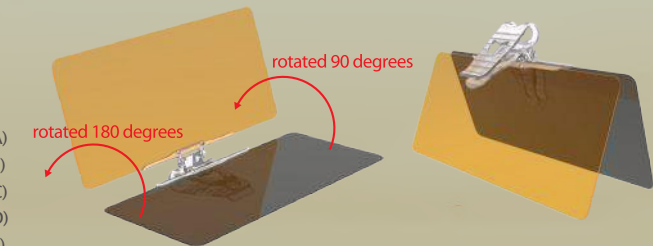

Size of panel:
300×130×1.5mm (SD-2303A)
300×150×1.5mm (SD-2303B)
300×130×1.5mm (SD-2303C)
300×130×1.5mm (SD-2303D)
300×150×1.5mm (SD-2303E)
350×160×1.5mm (SD-2303F)

Yellow plate is used in night and fog day.
It can block the strong headlight beam in night, and clarity the visual in fog day.
Dark plate is used in day to block the strong sunshine during driving.