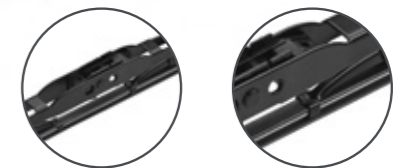

INCH	12"	14"	15"	16"	17"	18"	19"	20"	21"	22"	24"	26"	28"
MM	300	350	375	400	425	450	475	500	525	550	600	650	700