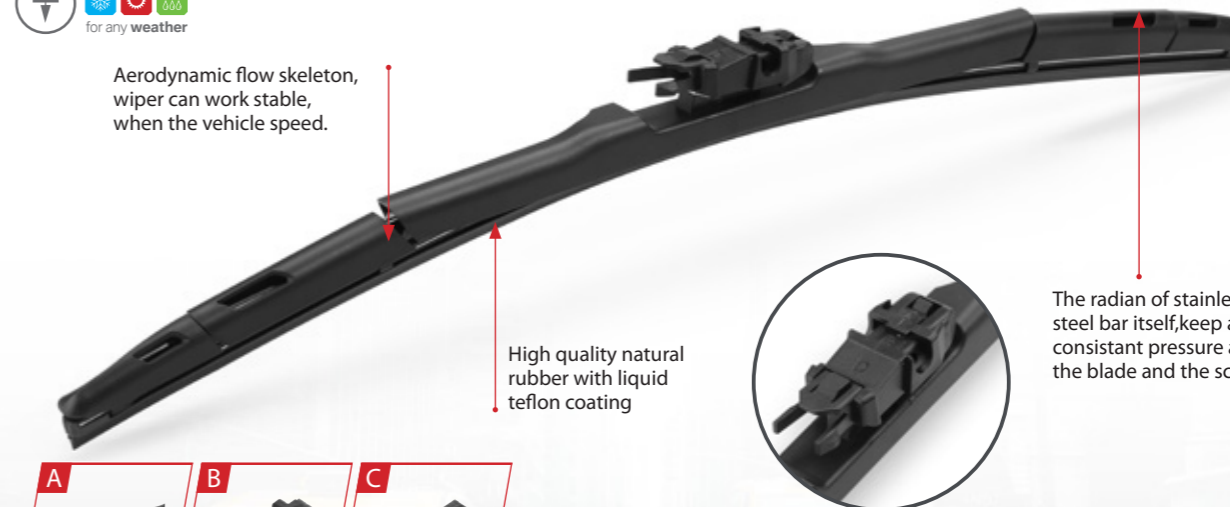

JJ-602

New multi-functional wiper with stainless steel backing, A grade teflon rubber.

Aerodynamic flow skeleton, wiper can work stable, when the vehicle speed.

High quality natural rubber with liquid teflon coating

The radian of stainless steel bar itself, keep a consistant pressure across the blade and the screen

INCH	14"	16"	17"	18"	19"	20"	21"	22"	24"	25"	26"	28"
MM	350	400	425	450	475	500	525	550	600	625	650	700