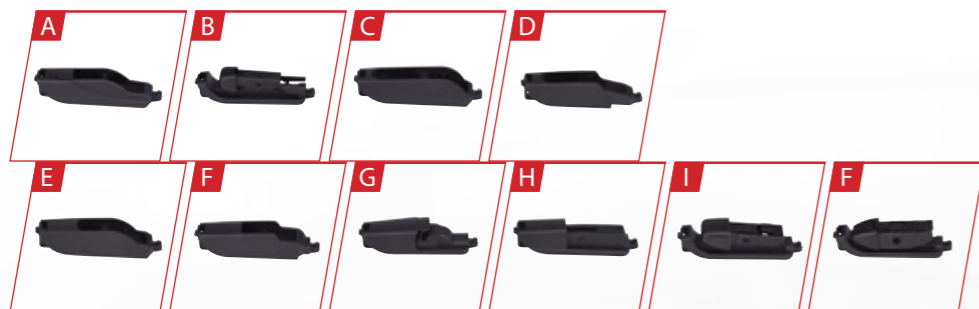

for any weather

> JJ-606

Rear wiper, multi-fnctional frameless wiper blade.

for any weather

INCH	10"	11"	12"	13"	14"	16"
MM	250	275	300	325	350	400

> JJ-607

Rear wiper, multi-functional frame wiper blade.

for any weather