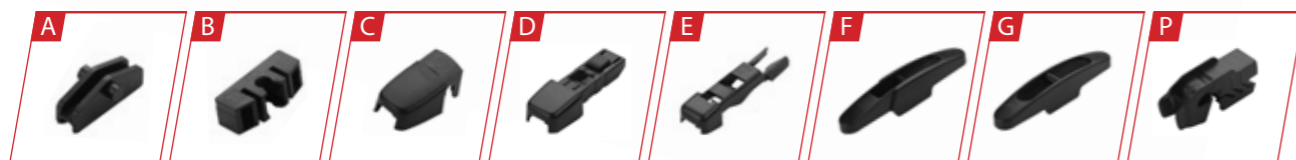

for any weather

> JJ-606

Rear wiper, multi-fnctional frameless wiper blade.

for any weather

INCH	10"	11"	12"	13"	14"	16"
MM	250	275	300	325	350	400

> JJ-607

Rear wiper, multi-functional frame wiper blade.

for any weather